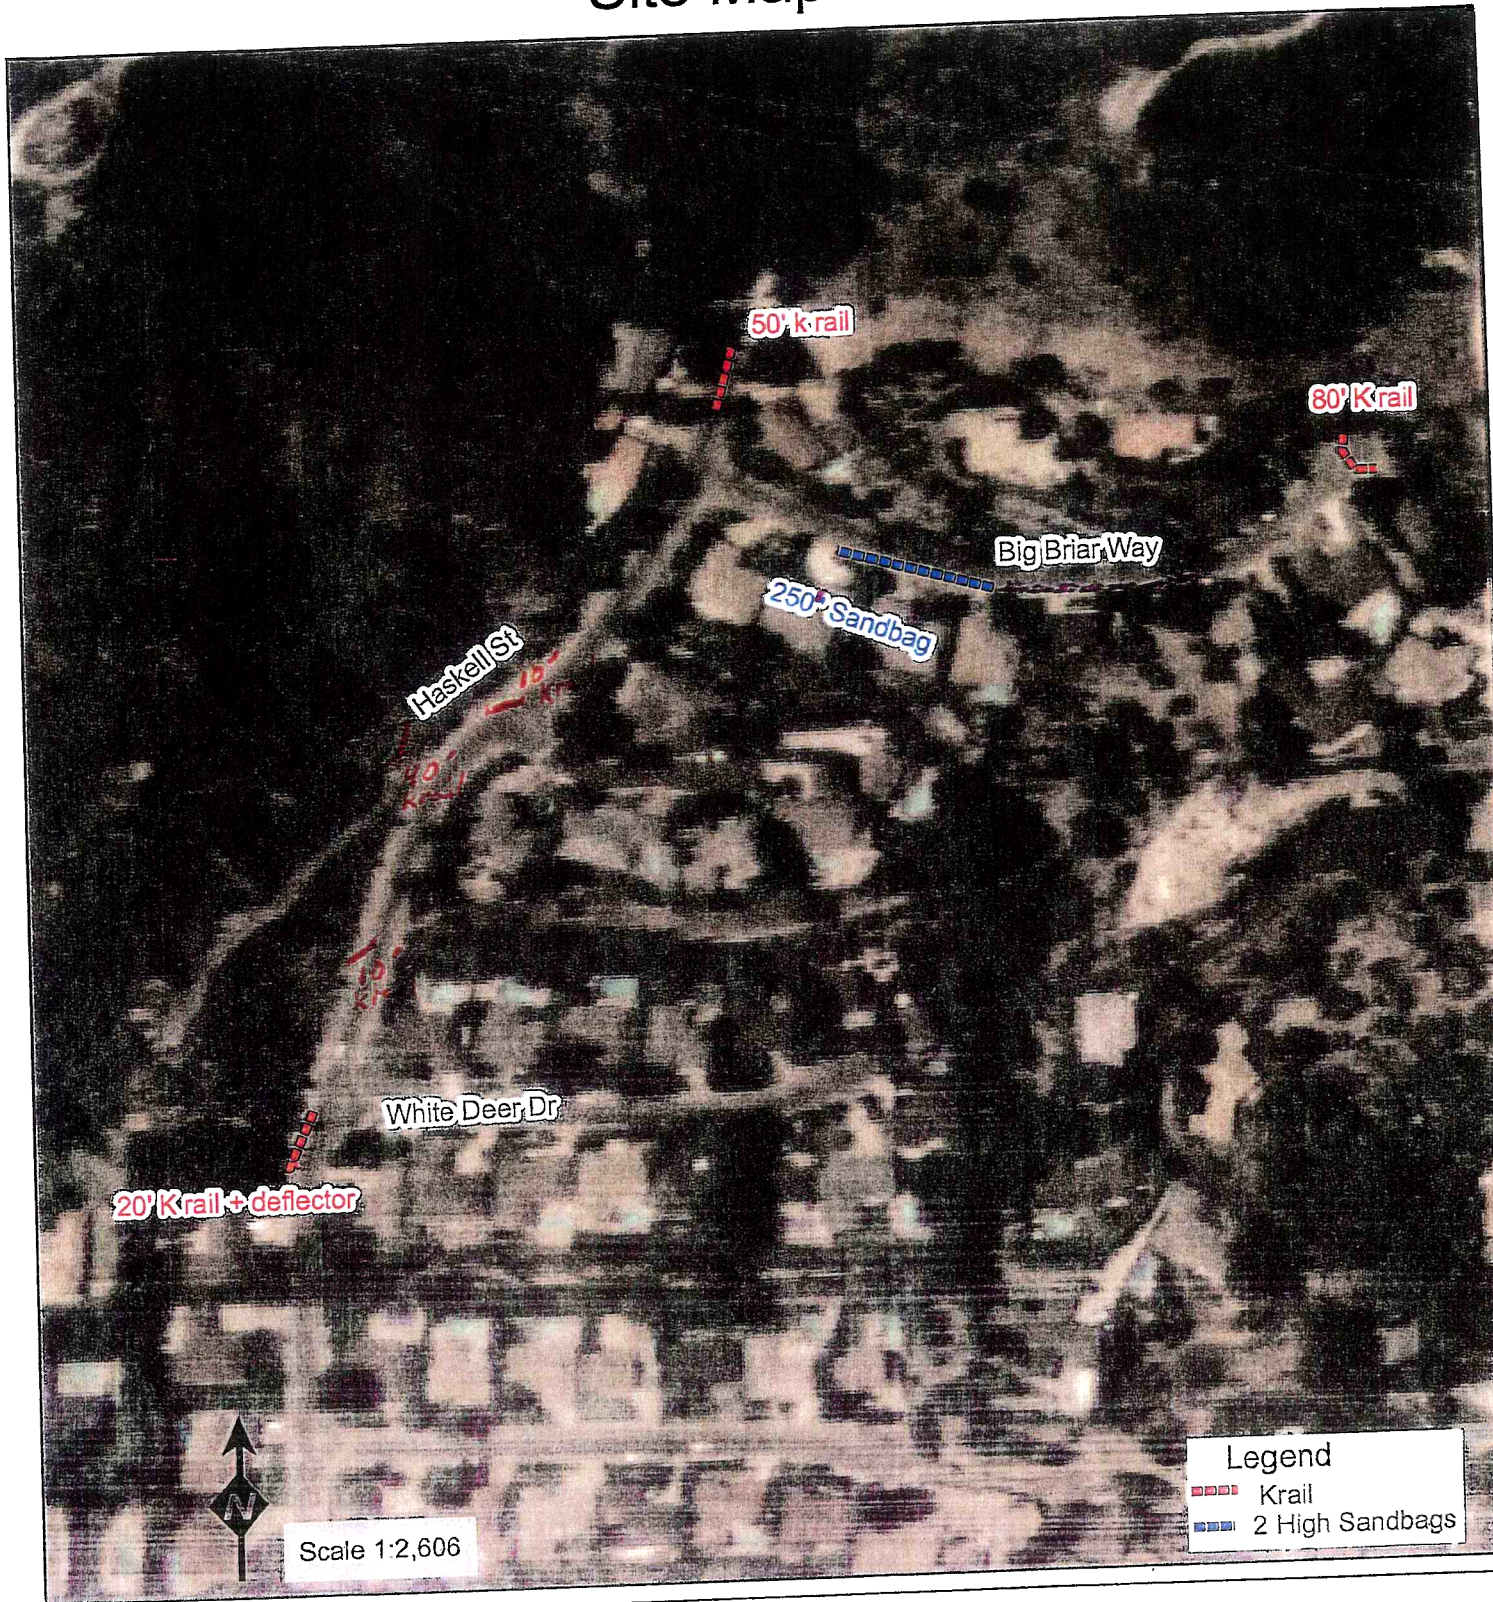

Site Map

Site Map--DSR# 03-09-1840

USDA-Natural Resource Conservation Service

Prepared by Nancy Withrow
Sept 21, 2009
Checked by Paul Nguyen

Approved by Robert Miller
Title: Area Engineer

Signature