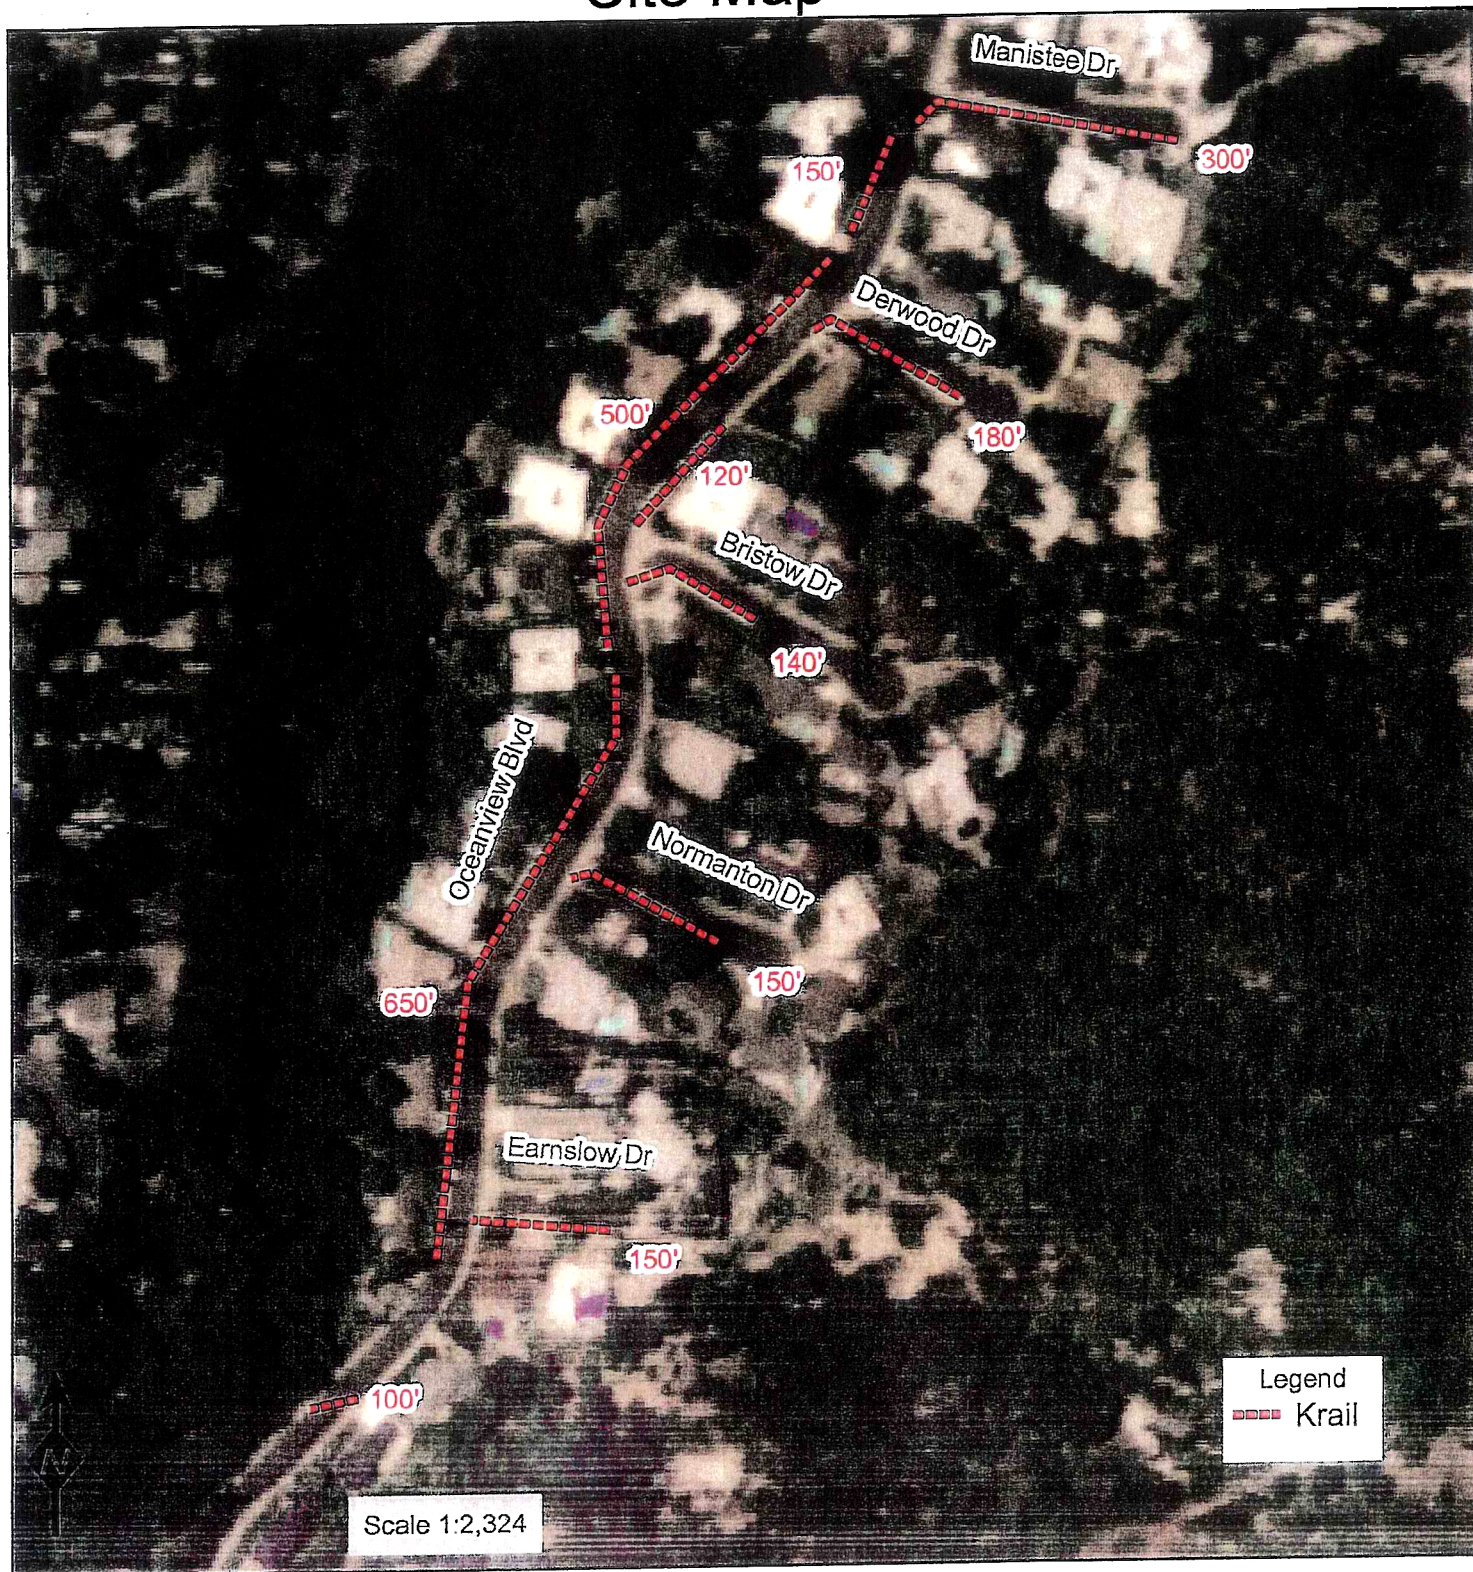

Site Map

Site Map--DSR# 03-09-1840

USDA-Natural Resource Conservation Service

Prepared by Nancy Withrow
Sept 21, 2009
Checked by Paul Nguyen

Approved by Robert Miller
Title: Area Engineer

Signature 

Site Map