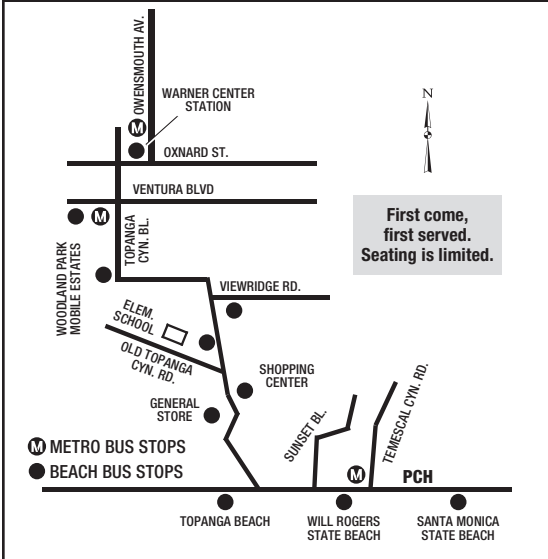

BUS STOPS

FARE STRUCTURE

Exact fare please

	ONE WAY
All Children and Adults	$1.00
Senior Citizens (60+)*	$0.50
Persons with Disabilities	$0.50

*with proper identification

Riders are encouraged to assemble at the bus stop
ten minutes prior to departure.

Riders who miss the bus will need to find their own
transportation back.

MINIMUM AGE REQUIREMENT

Any person boarding the bus under 12 years of age
must be accompanied by an adult.

SPECIAL ACCOMMODATIONS

If you have a disability accommodation need,
please call at least one business day in advance,
Monday through Thursday, 8 a.m. - 5 p.m.

(626) 458-3909

This service is sponsored by the
County of Los Angeles