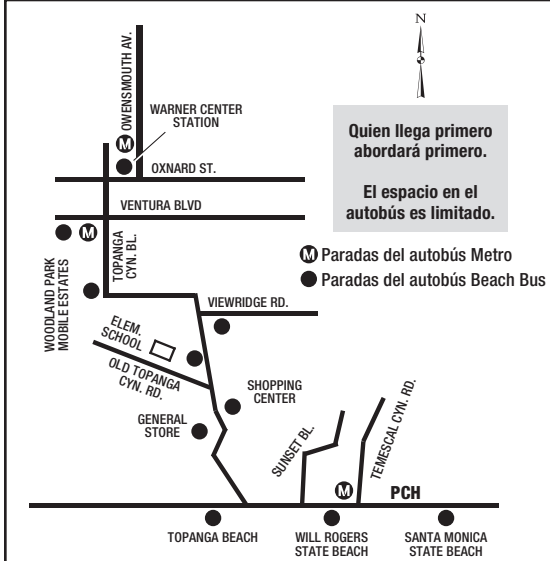

PARADAS DE AUTOBÚS

TARIFAS

Favor de tener el cambio exacto

VIAJE SENCILLO

Niños y Adultos	$1.00
Personas de Edad Avanzada (60+)*	$0.50
Personas con Incapacidades	$0.50

*con identificación apropiada

Es sugerido que los pasajeros se cogeruen en la parada del autobús diez minutos antes de la salida.

Pasajeros que llegan tarde para el viaje, tendrán que encontrar su propio transporte de regreso.

EDAD REQUERIDA

Cualquier persona menor de 12 años de edad debe ser acompañado por un adulto.

ARREGLO ESPECIAL

Para arreglos especiales debido a incapacidades llame por lo menos un día antes de la fecha que desea el arreglo. Nuestras horas de oficina son de 8 a.m. a 5 p.m., de lunes a jueves.

(626) 458-3909