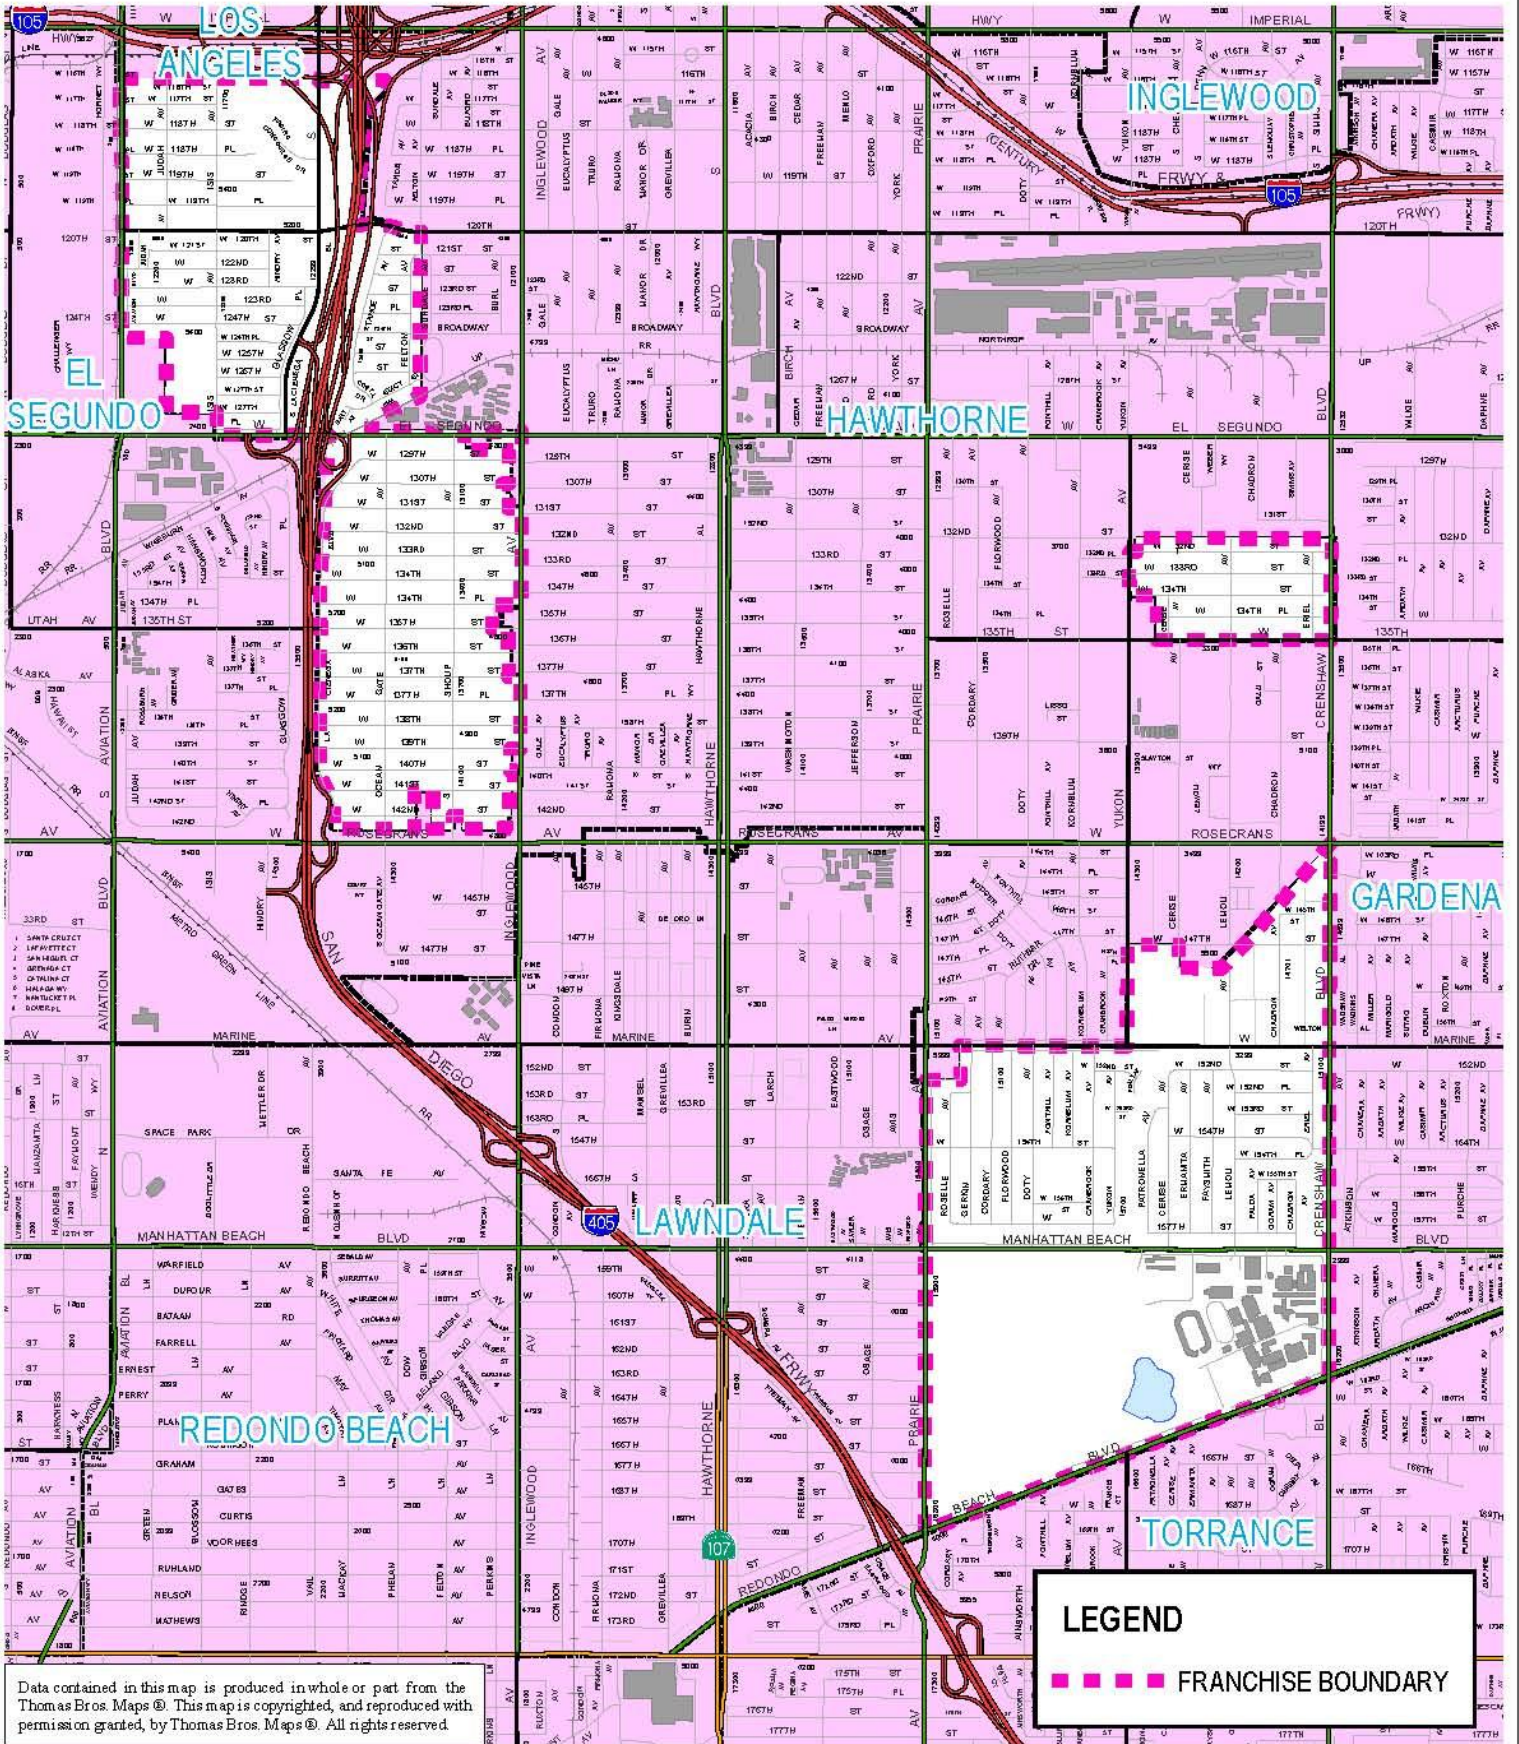

# EL CAMINO VILLAGE / DEL AIRE / WISEBURN / ALONDRA PARK

Data contained in this map is produced in whole or part from the Thomas Bros. Maps®. This map is copyrighted, and reproduced with permission granted, by Thomas Bros. Maps®. All rights reserved.

**LEGEND**

— — — — — FRANCHISE BOUNDARY