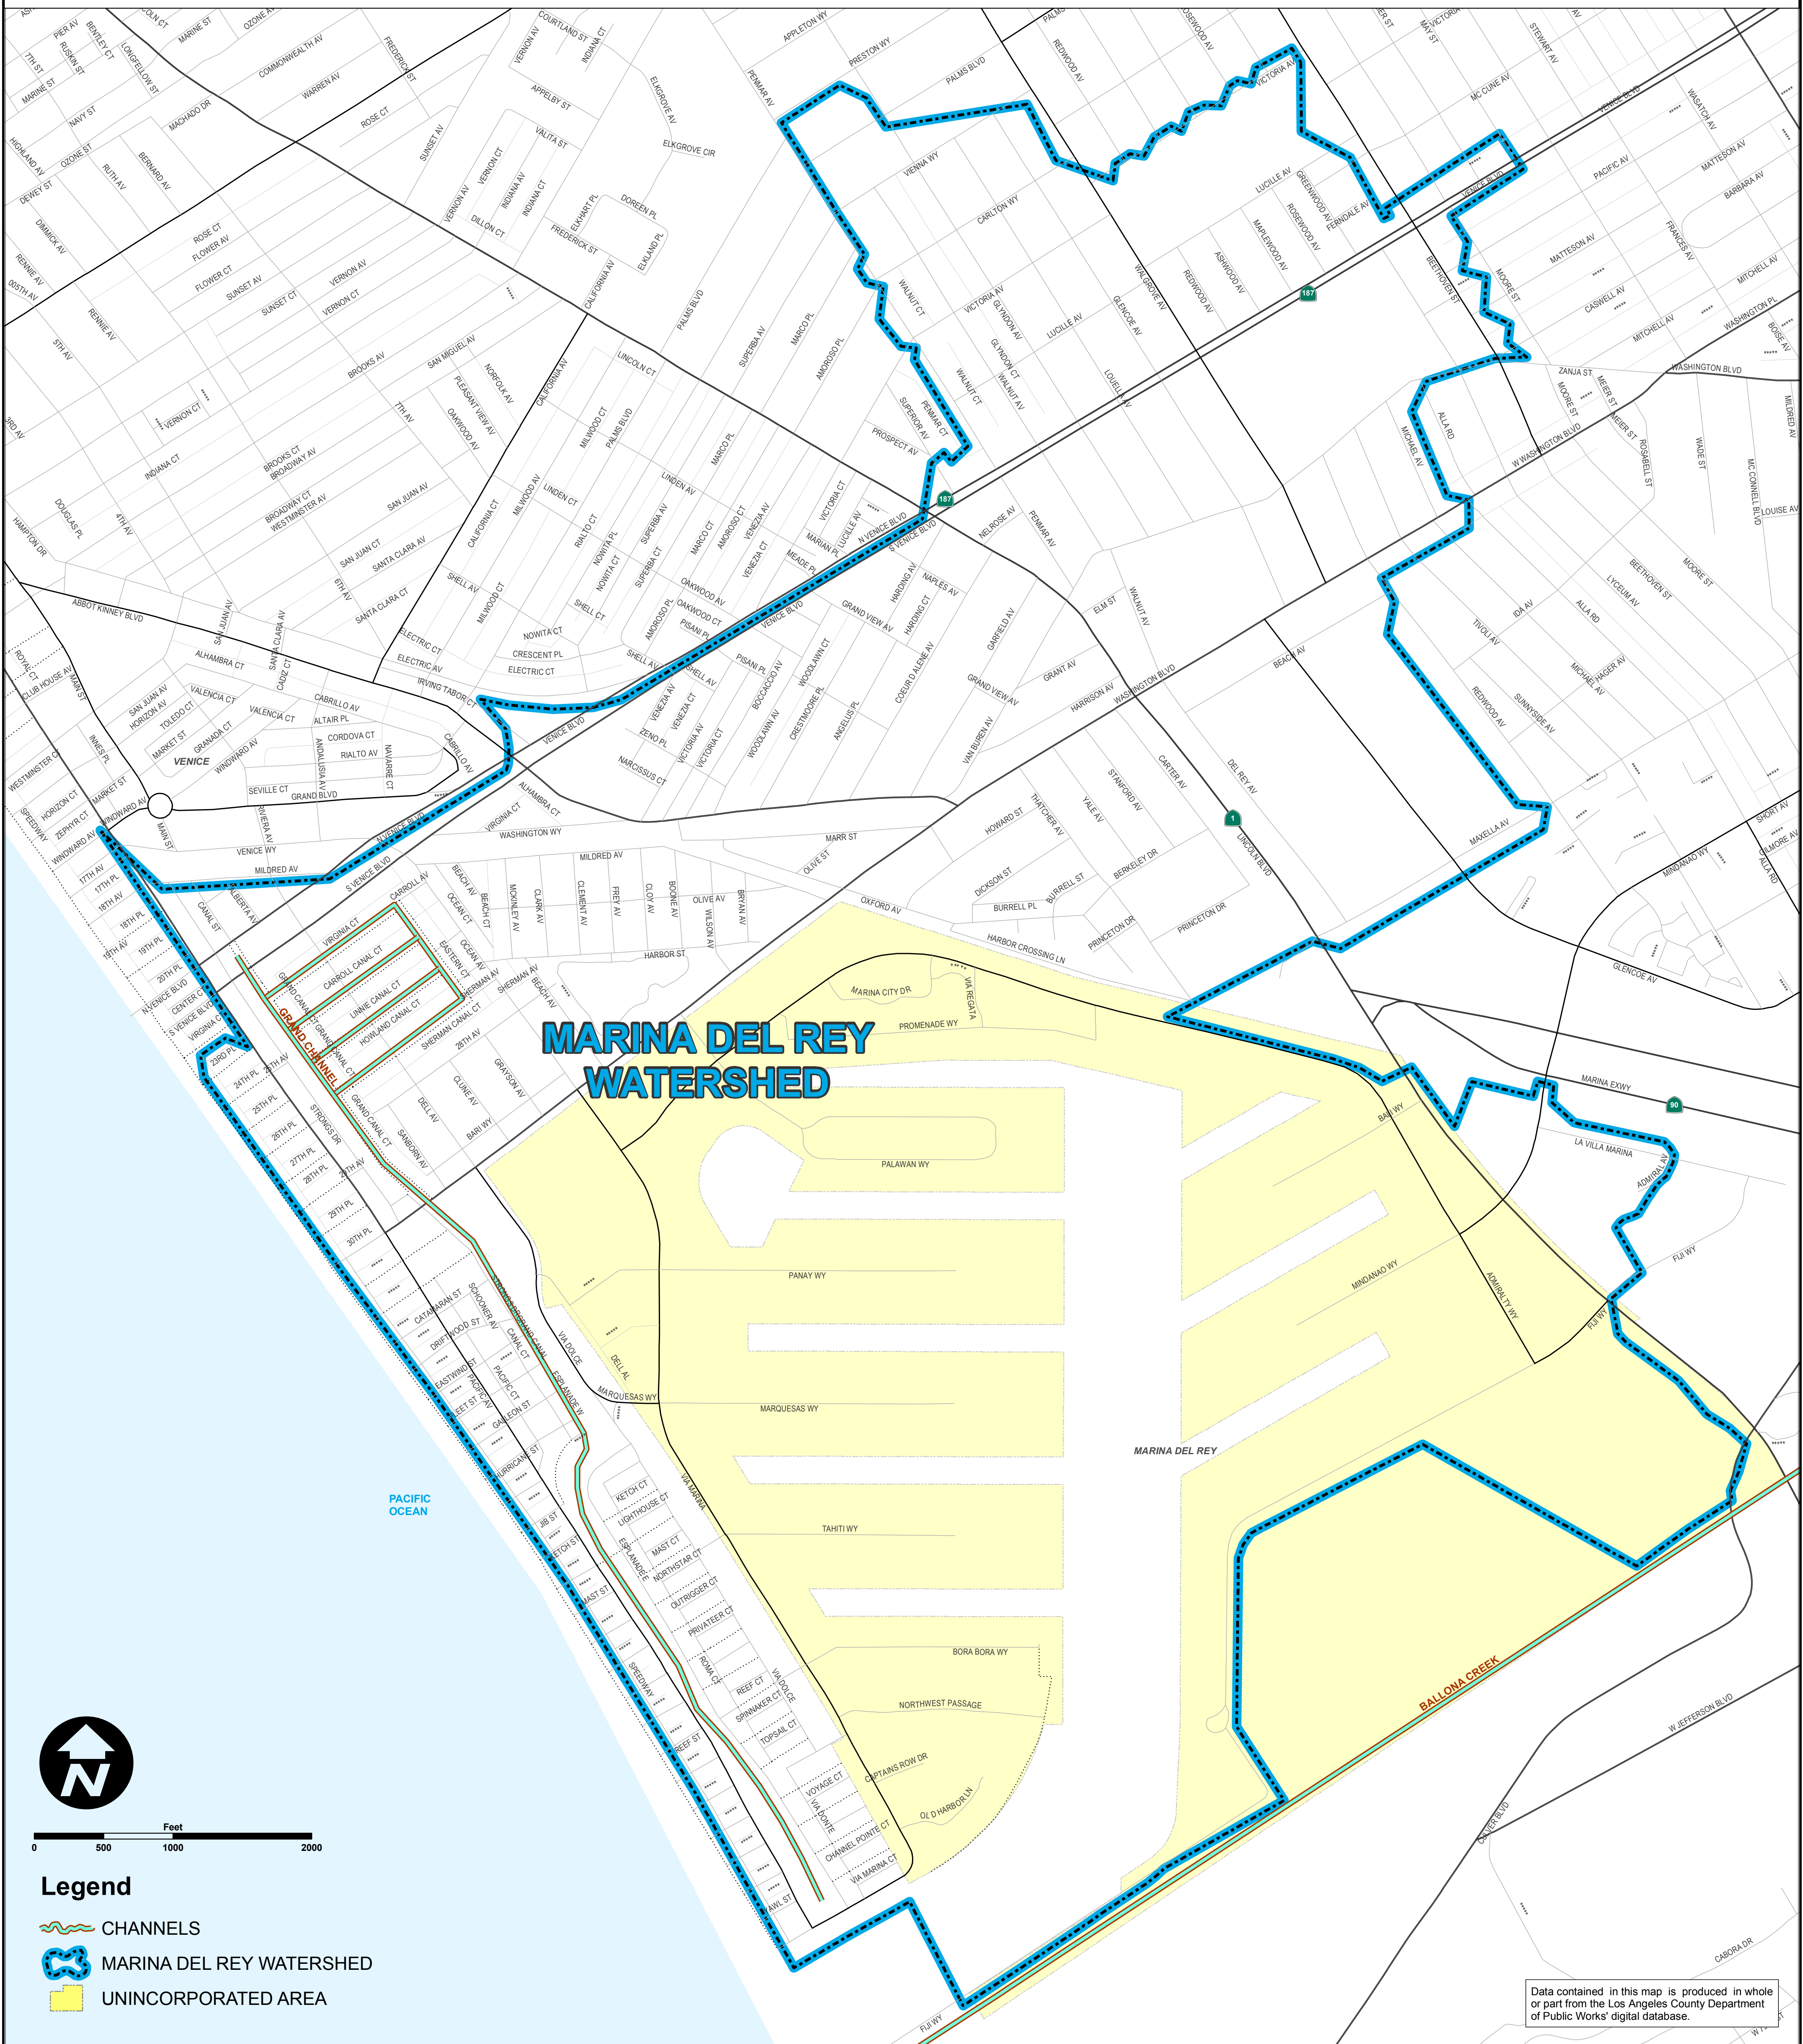

# COUNTY OF LOS ANGELES MARINA DEL REY WATERSHED

**MARINA DEL REY  
WATERSHED**

- Legend**
- CHANNELS
  - MARINA DEL REY WATERSHED
  - UNINCORPORATED AREA

Data contained in this map is produced in whole or part from the Los Angeles County Department of Public Works' digital database.