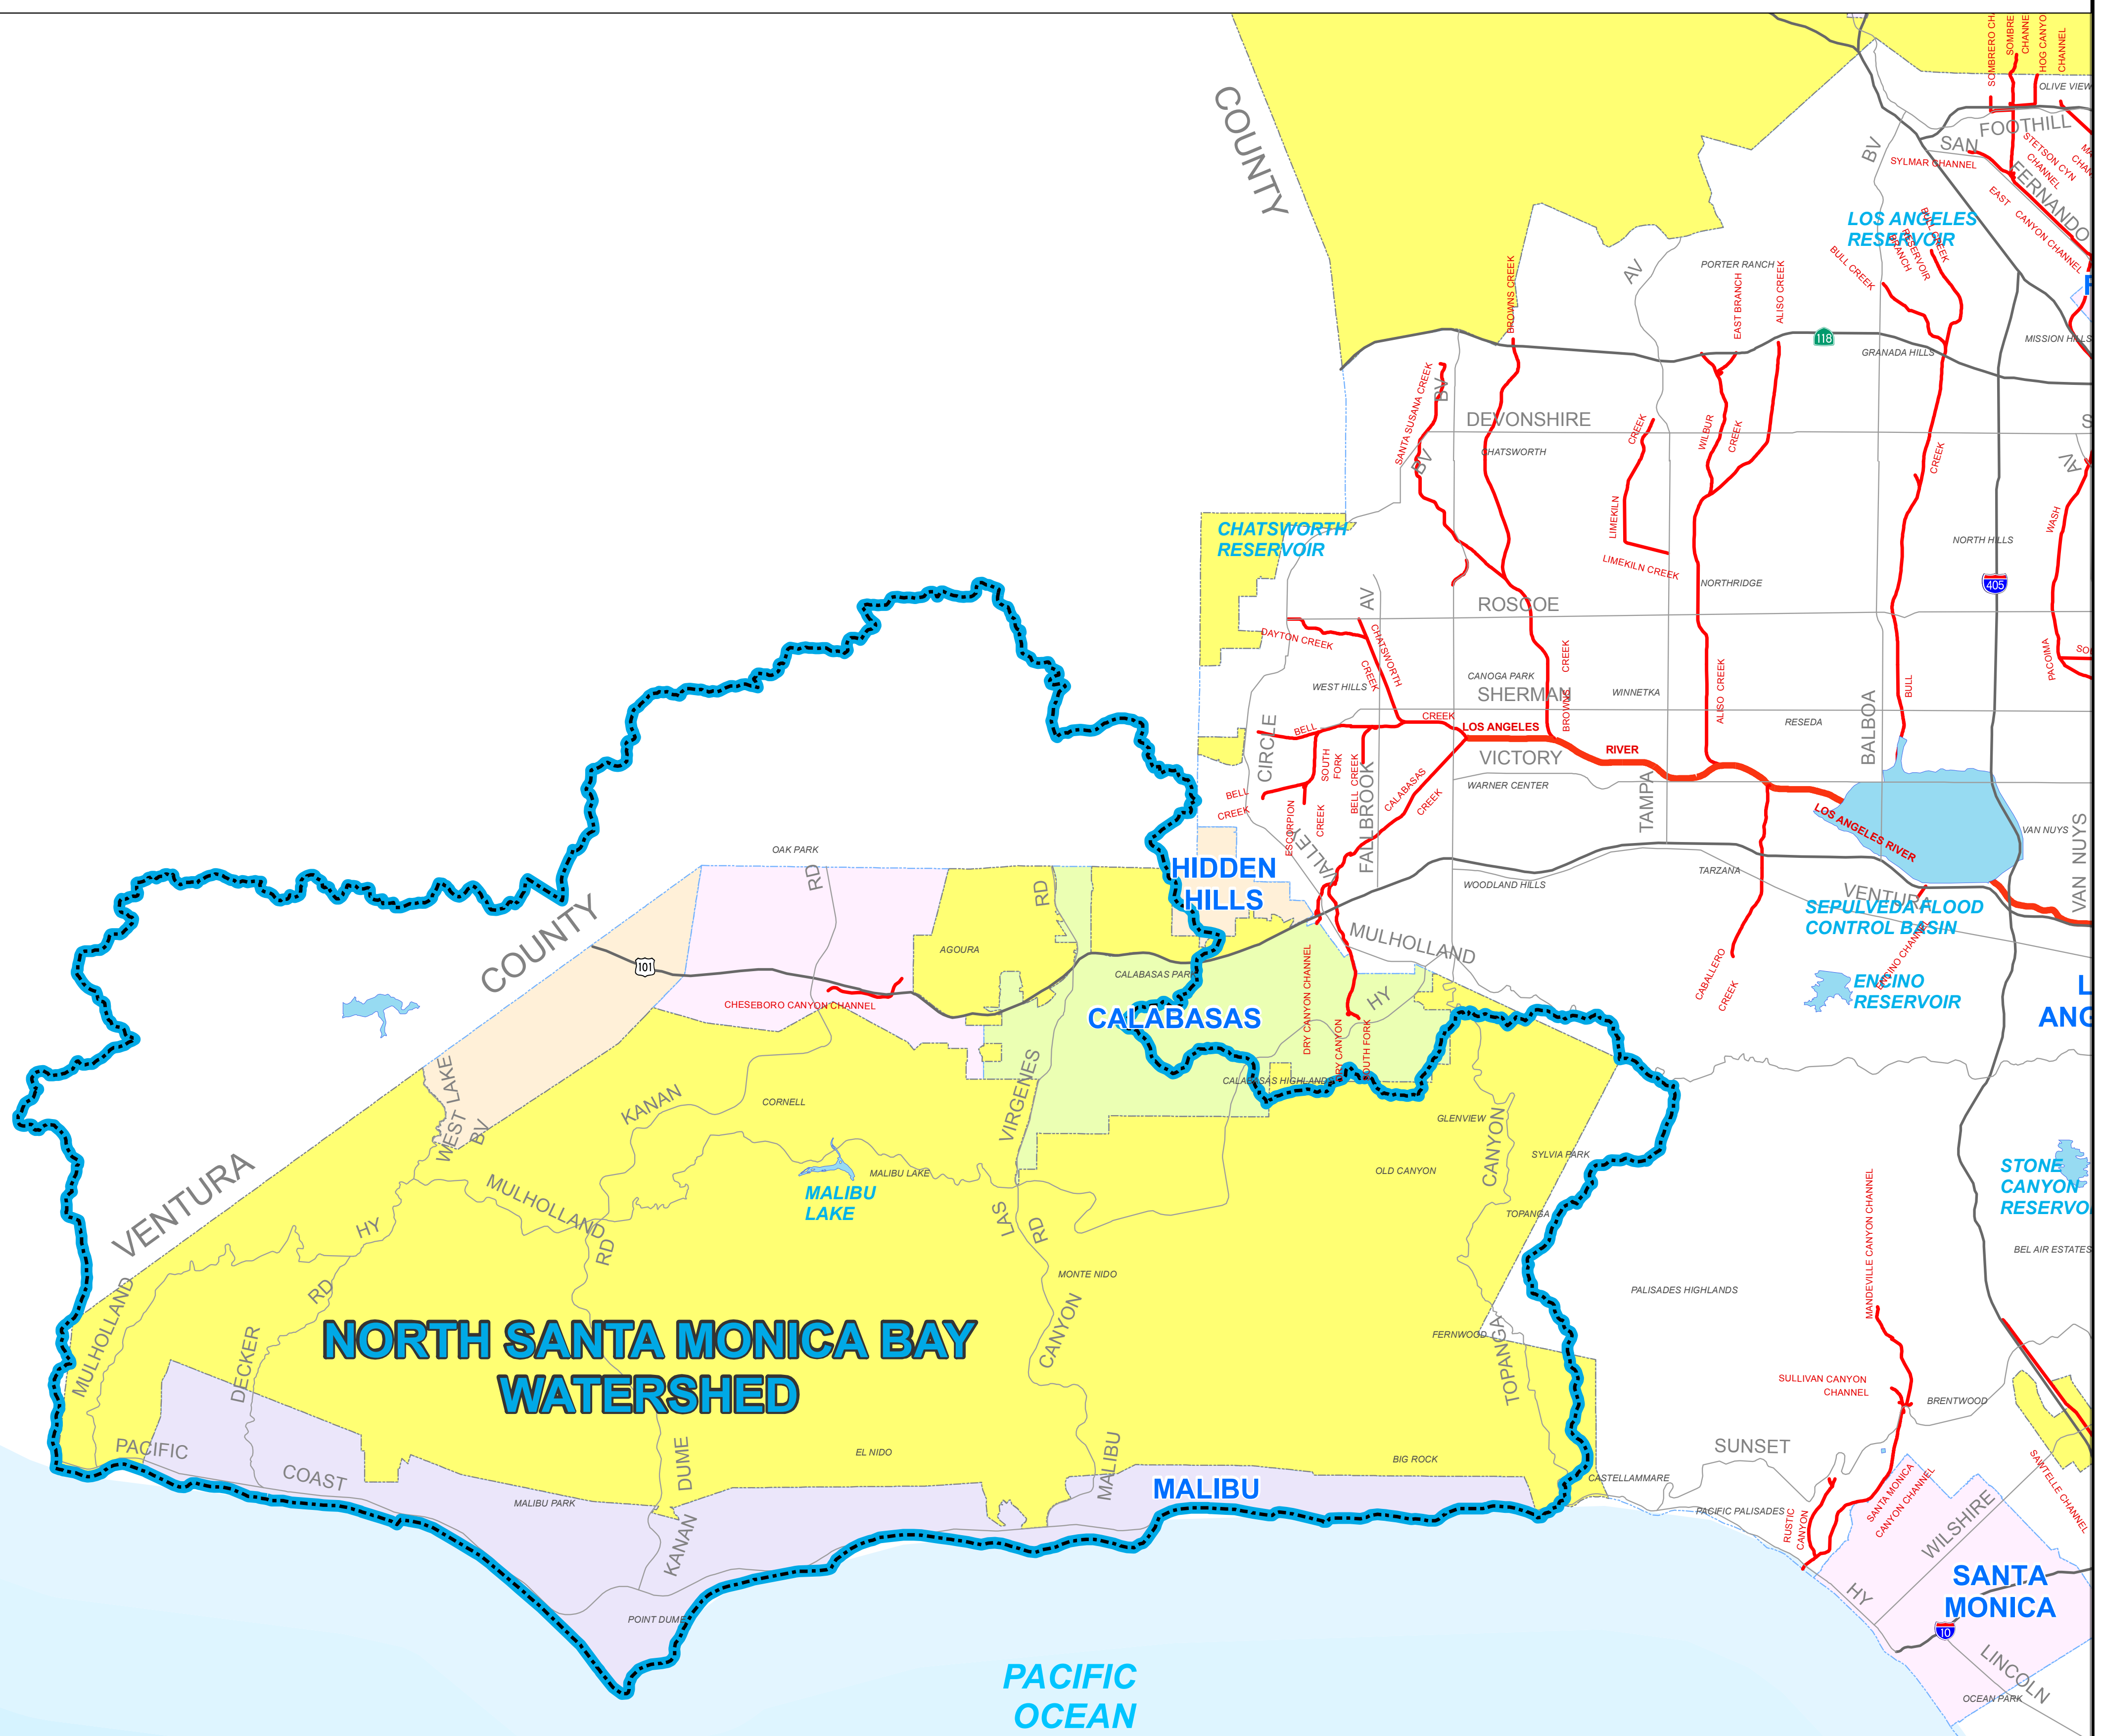

COUNTY OF LOS ANGELES

NORTH SANTA MONICA BAY WATERSHED

1. **LEGEND**
2. NORTH SANTA MONICA BAY WATERSHED
   - UNINCORPORATED AREA
   - DAM / LAKE / RESERVOIR
   - MAJOR RIVER
   - MAJOR CHANNEL