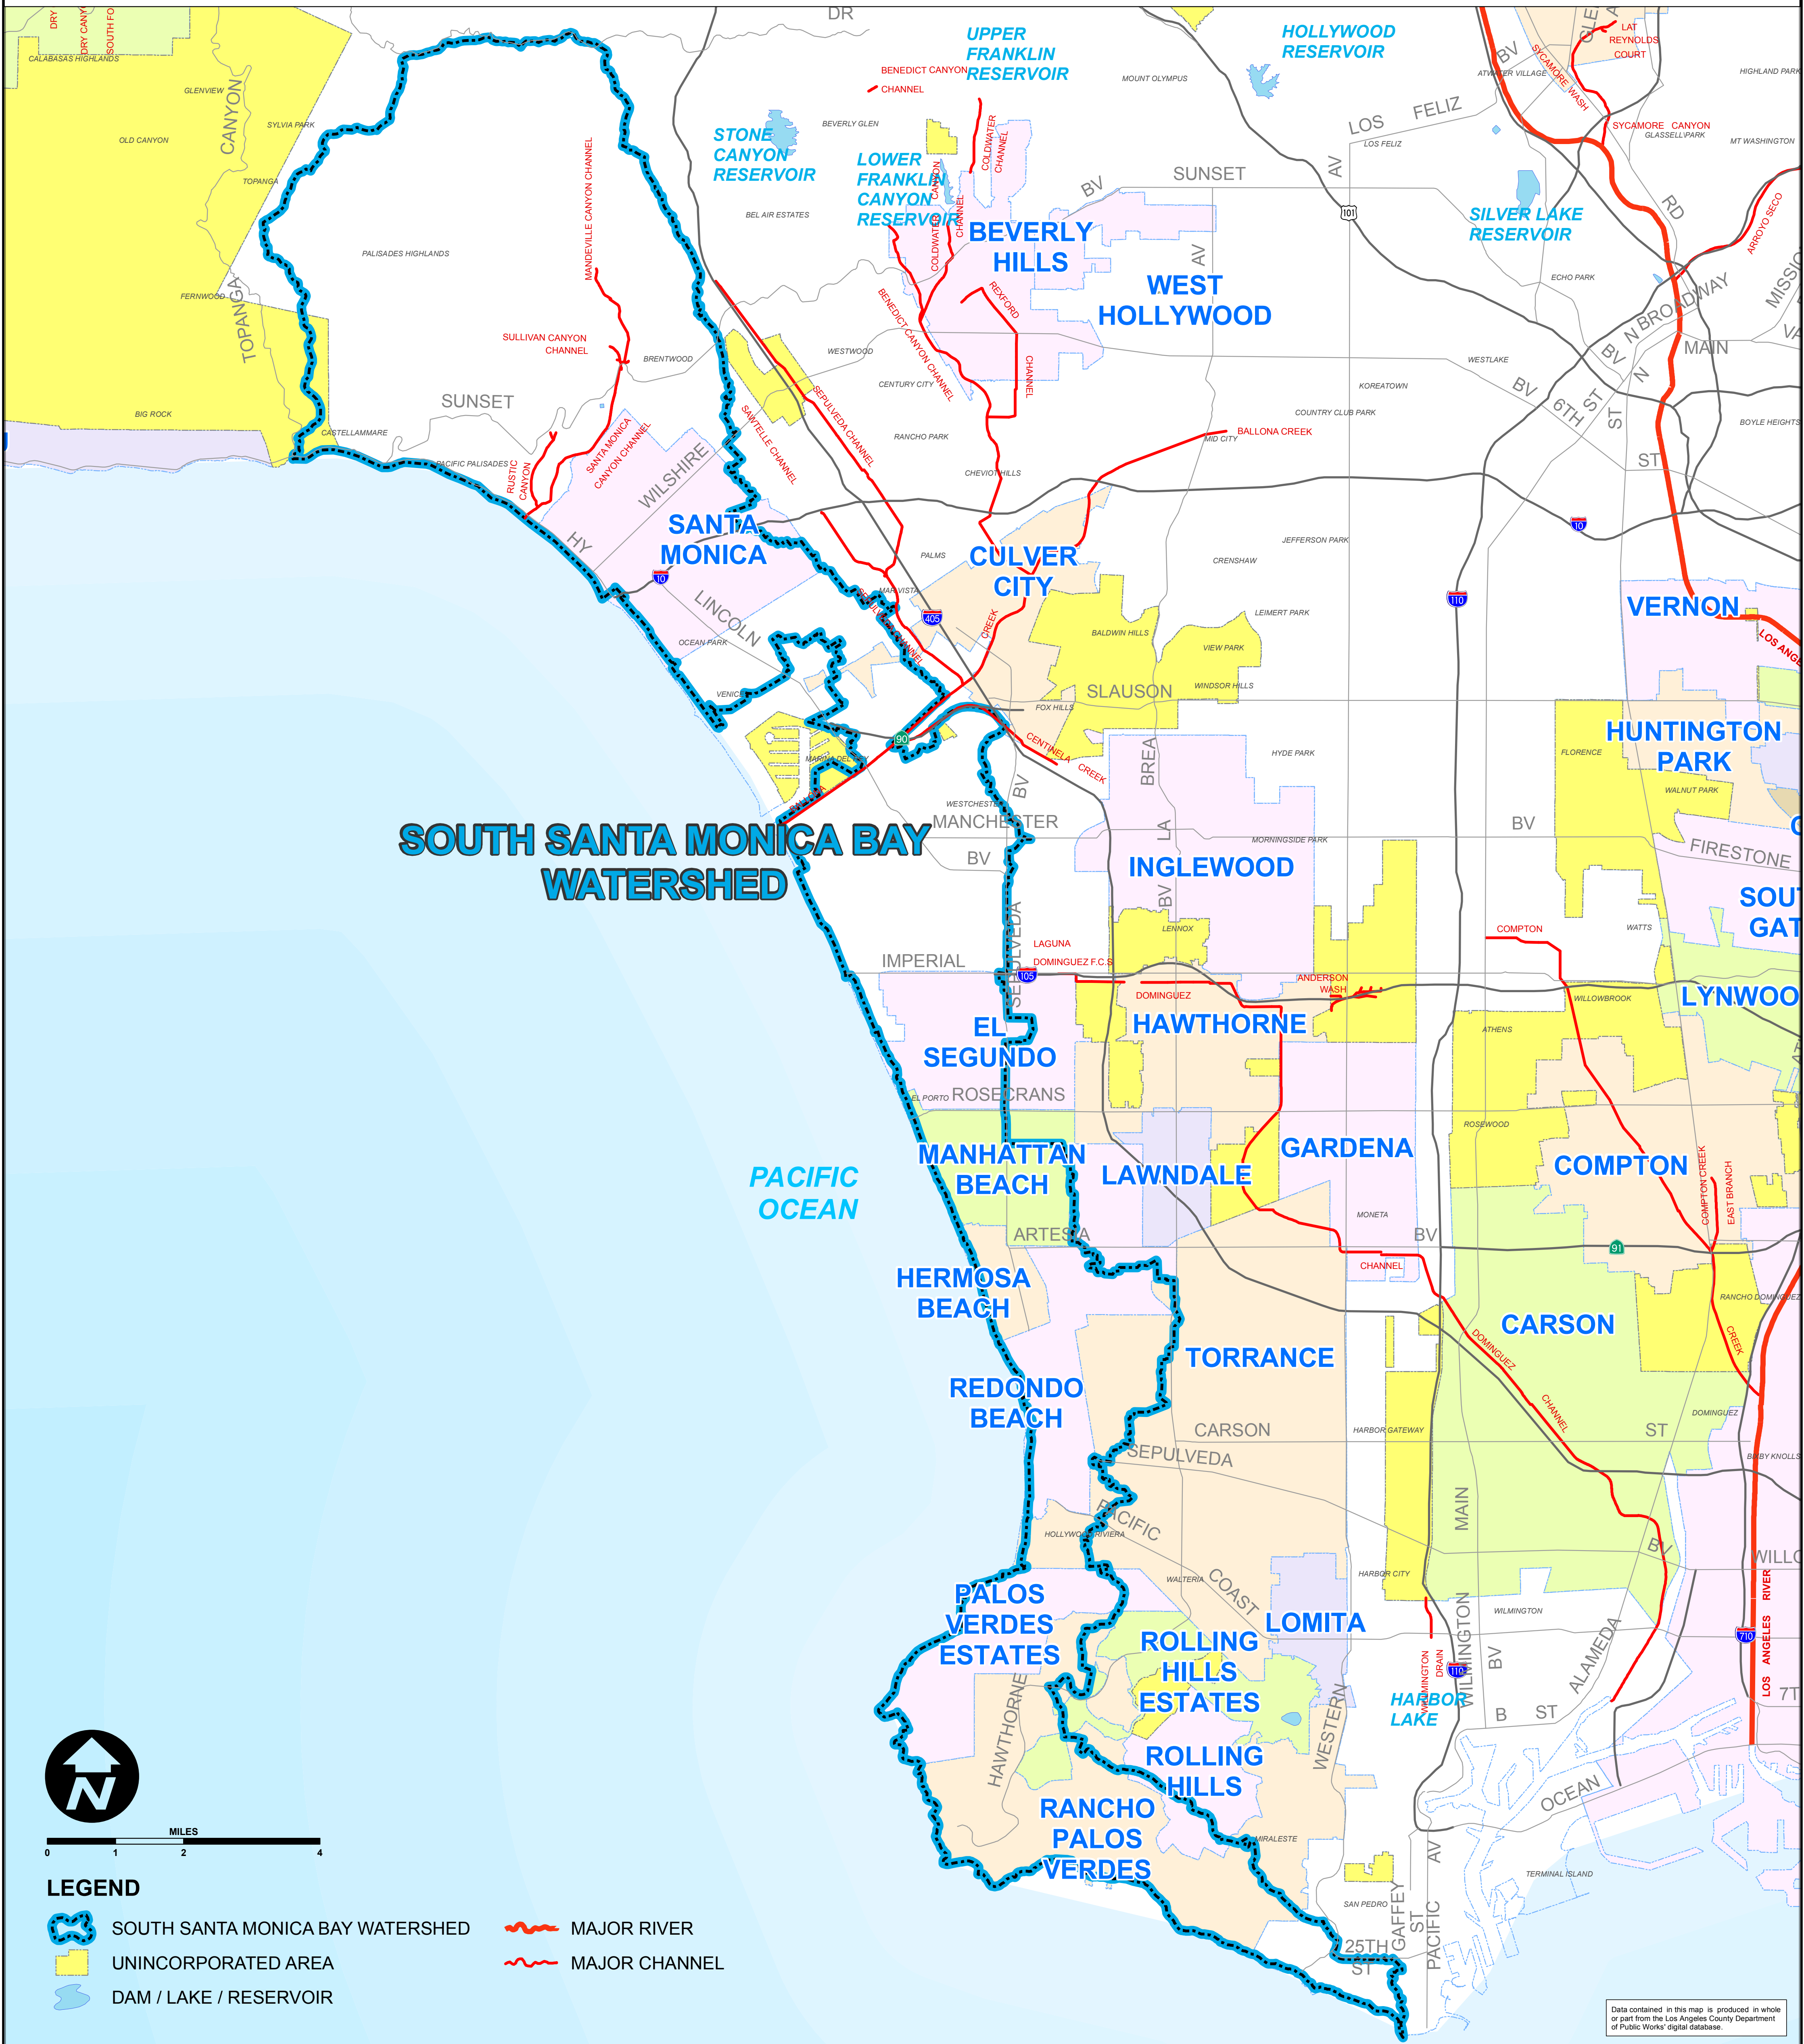

COUNTY OF LOS ANGELES

SOUTH SANTA MONICA BAY WATERSHED

SOUTH SANTA MONICA BAY WATERSHED

LEGEND

- SOUTH SANTA MONICA BAY WATERSHED
- UNINCORPORATED AREA
- DAM / LAKE / RESERVOIR
- MAJOR RIVER
- MAJOR CHANNEL