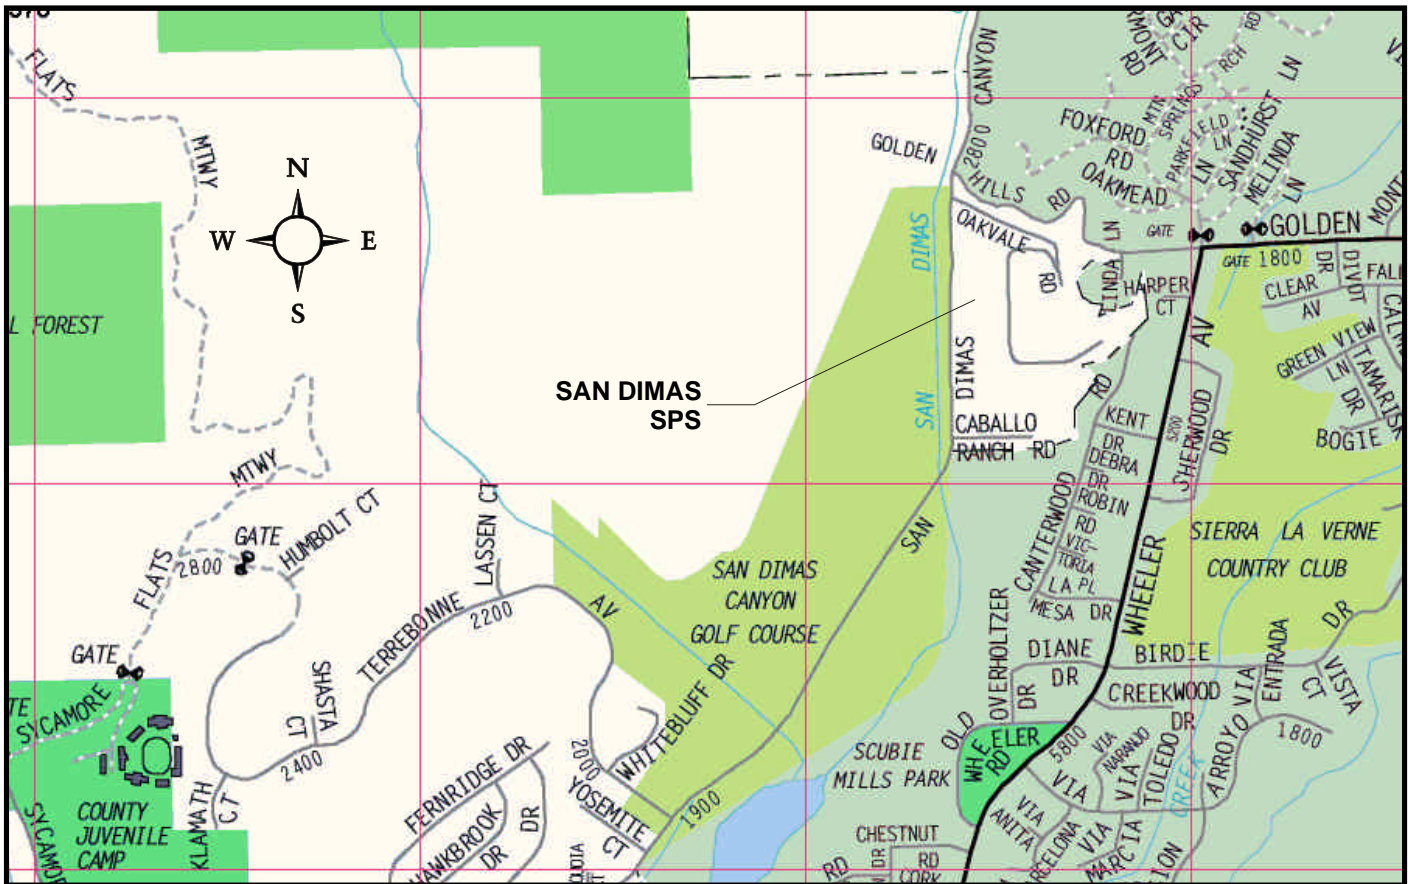

SAN DIMAS SPS

PREPARED C. Bernabe	LOS ANGELES COUNTY DEPARTMENT OF PUBLIC WORKS
DATE JULY 18, 2007	SAN DIMAS SPS 1600 NORTH SAN DIMAS CANYON ROAD SAN DIMAS
T. G. PAGE 570-F4	