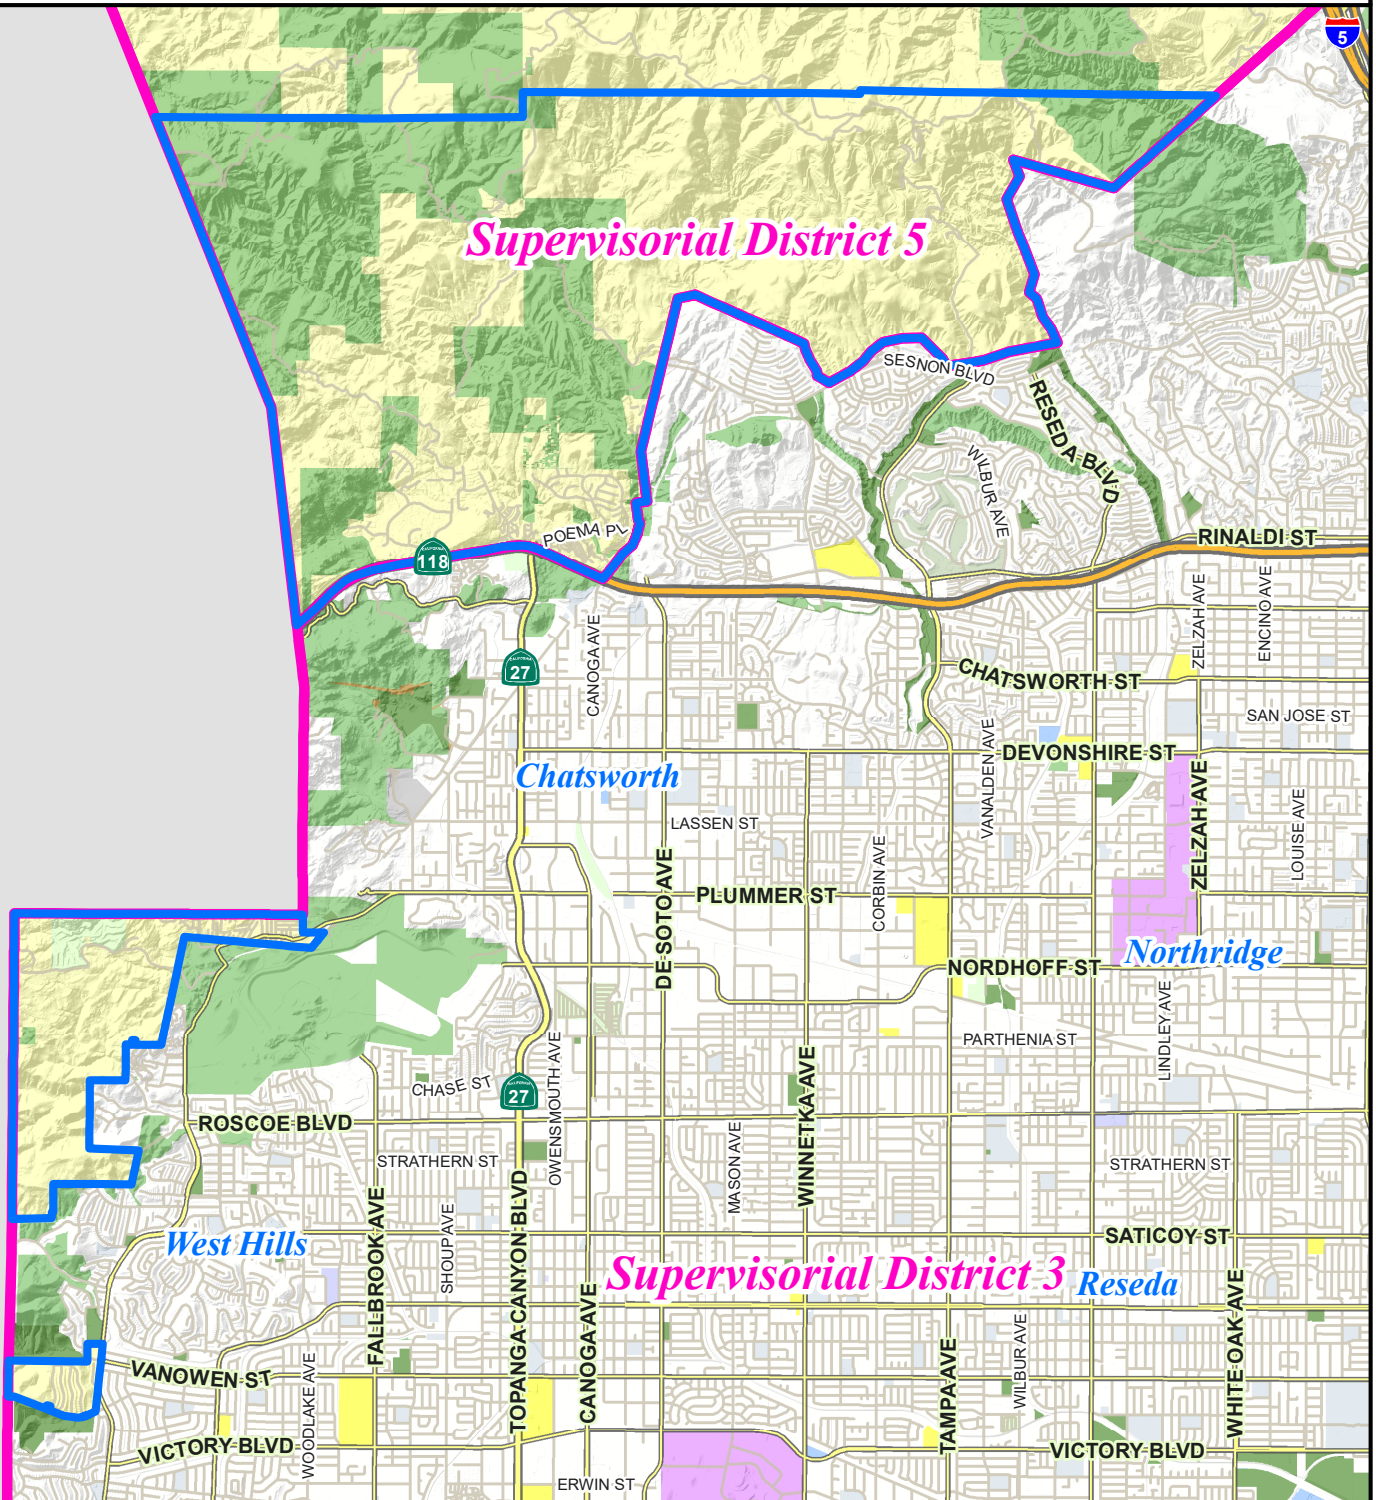

SANTA MONICA MOUNTAINS RESIDENTIAL FRANCHISE CHATSWORTH/WEST HILLS AREA

Supervisory District Boundaries
Chatsworth/West Hills Residential Franchise

Date: 10/26/2022
 SMPM Division, Mapping & GIS Services Section (HCHANG)
 Data Sources: Geographic data from eGIS Repository. All rights reserved.
 Disclaimer: This product is for informational purposes and may not have been prepared for or be suitable for legal engineering, or surveying purposes. Users of this information should review or consult the primary data and information sources to ascertain the usability of the information.