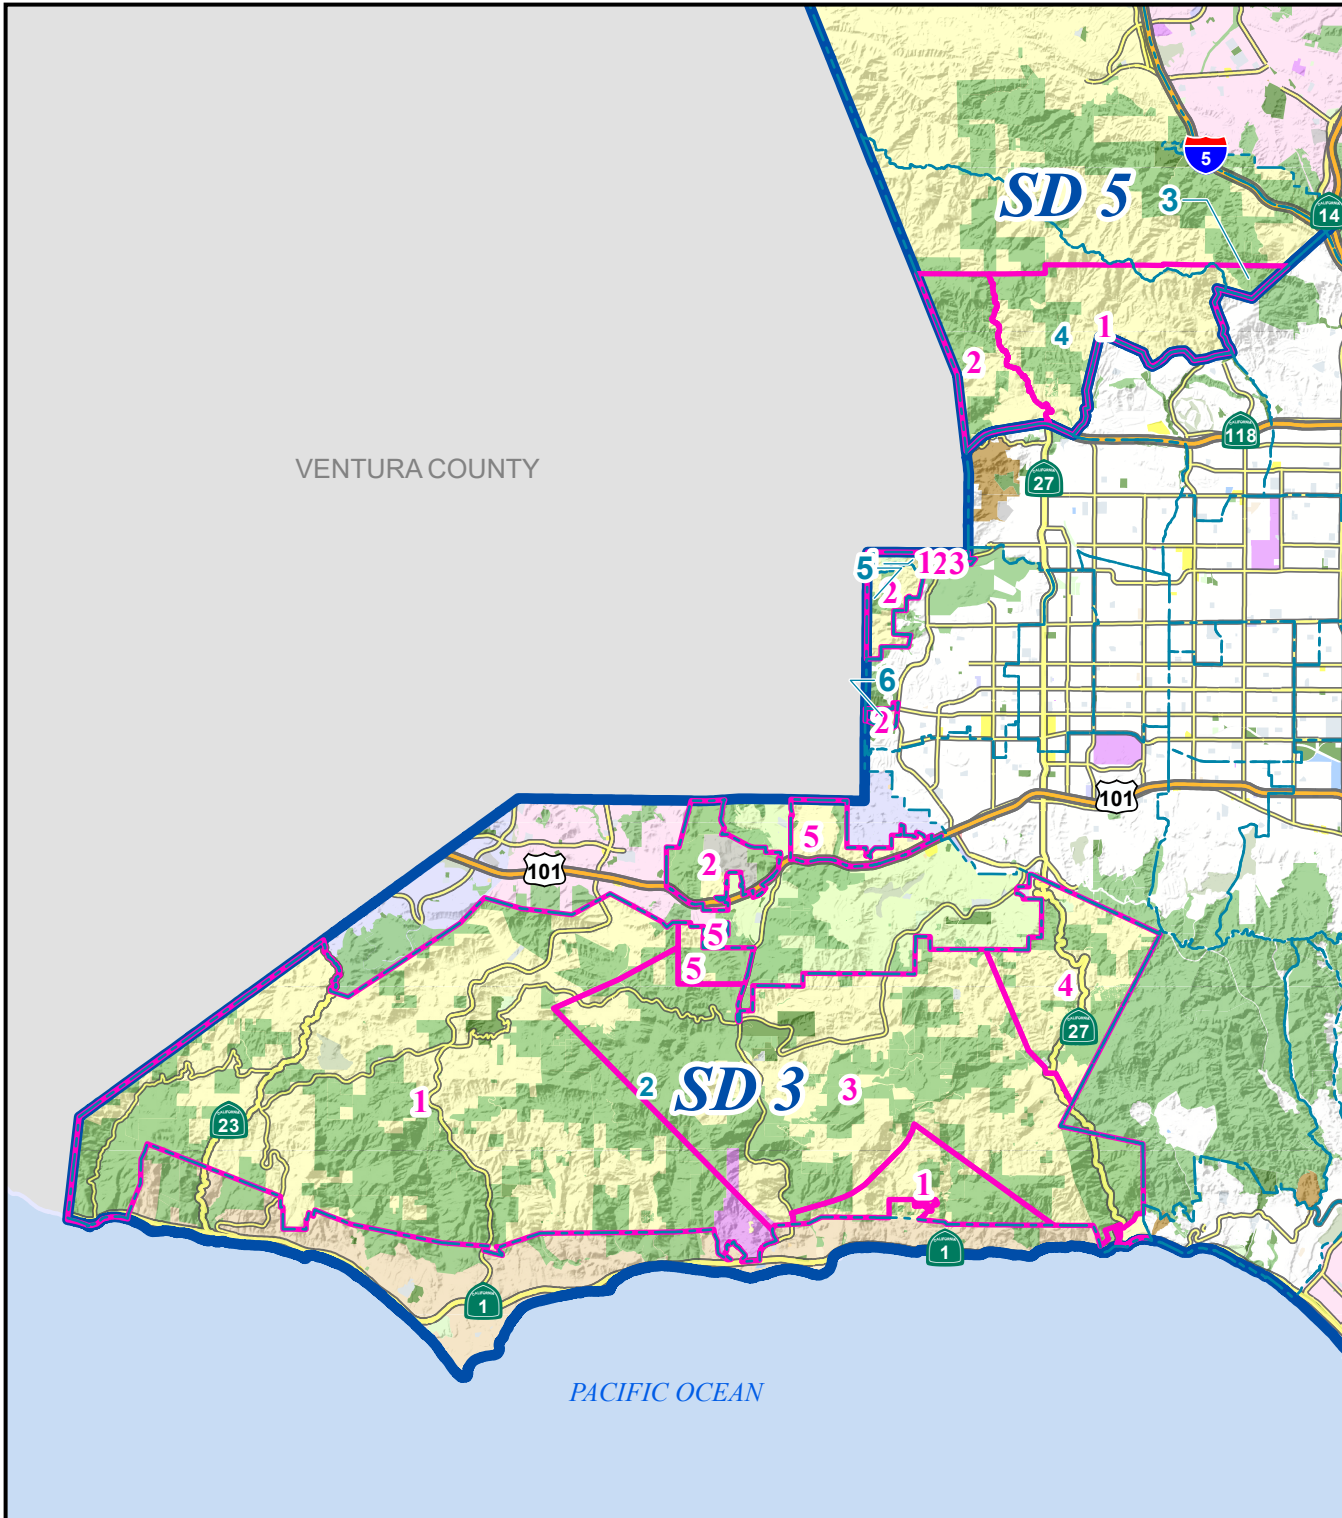

## RESIDENTIAL TRASH COLLECTION FRANCHISE SANTA MONICA MOUNTAINS

### Communities

- 1 Lake Manor
- 2 Santa Monica Mountains
- 3 Stevenson Ranch
- 4 Twin Lakes/Oat Mountain
- 5 West Chatsworth
- 6 Westhills

-  Supervisorial District Boundary
-  Santa Monica Mountains
-  Community Boundary

AREA	TRASH COLLECTION
1	Monday
2	Tuesday
3	Wednesday
4	Thursday
5	Friday

Date: 7/18/2023  
 SMPM Division, Mapping & GIS Services Section (HCHANG)  
 Data Sources: Geographic data from eGIS Repository. All rights reserved.  
 Disclaimer: This product is for informational purposes and may not have been prepared for or be suitable for legal engineering, or surveying purposes. Users of this information should review or consult the primary data and information sources to ascertain the usability of the information.