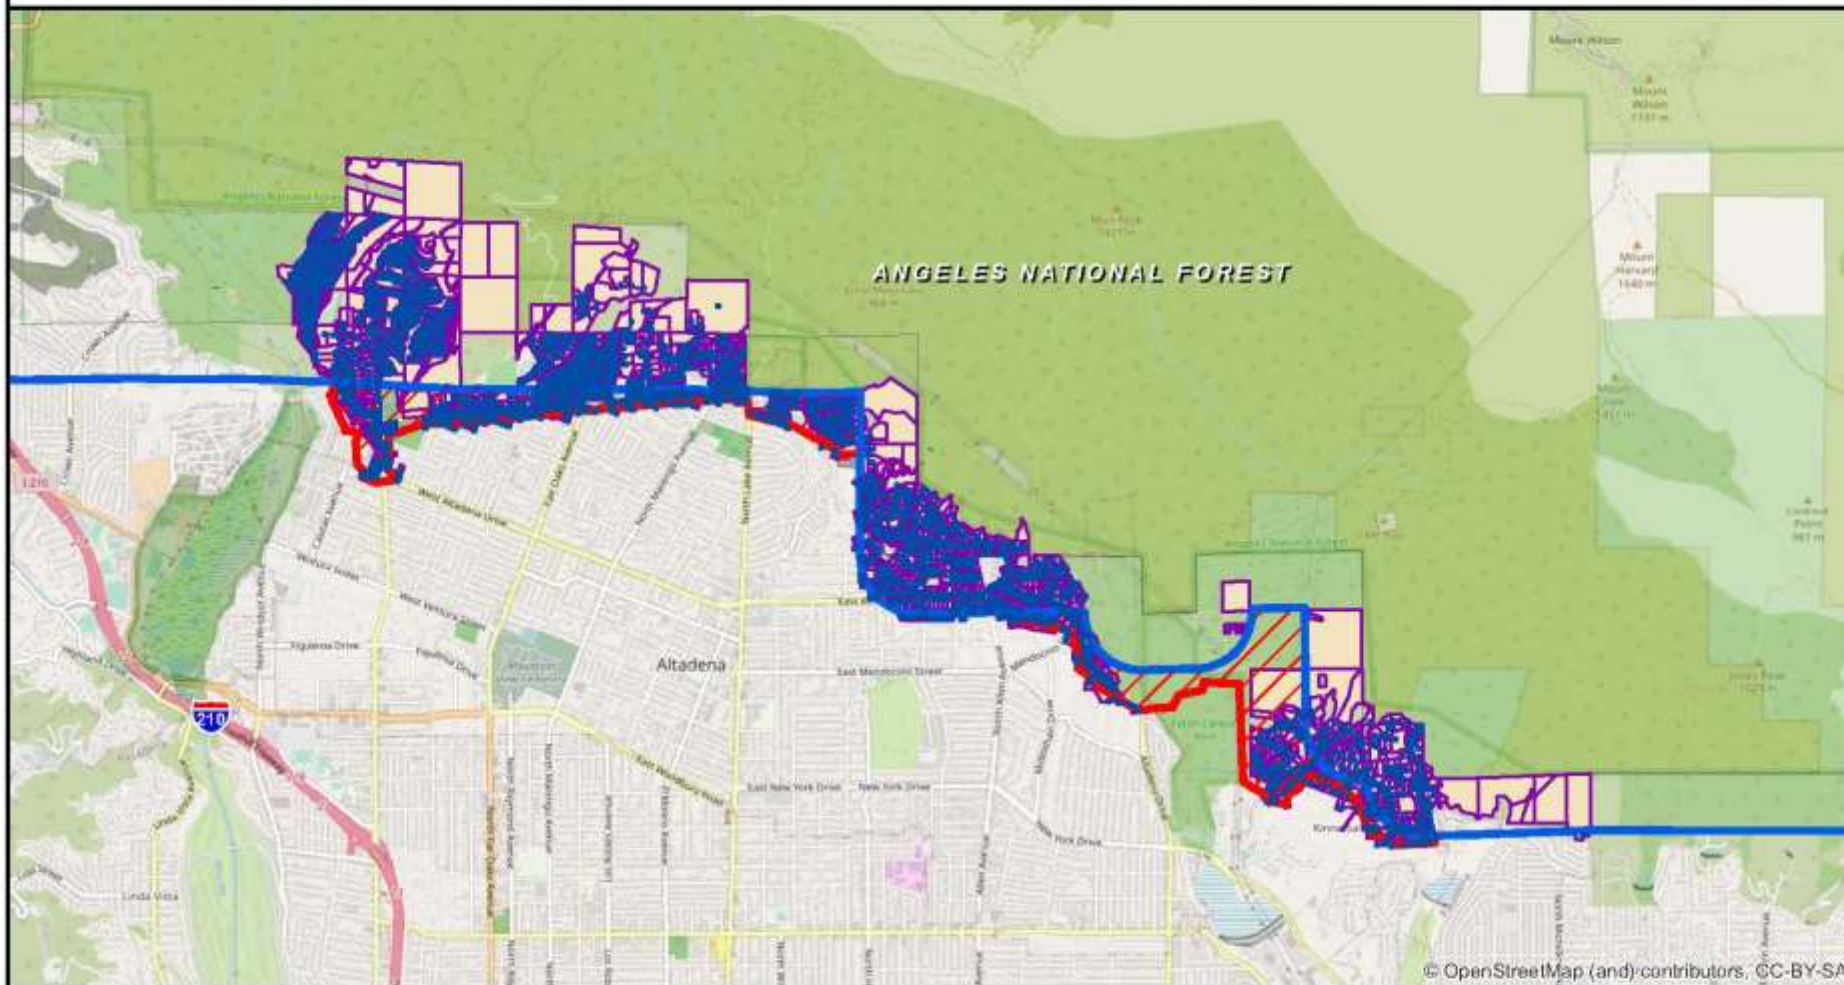

ALTADENA/KINNELOA MESA SERVICE AREAS IN BEAR ZONE

1/4 MILE FROM BORDER OF NATIONAL FOREST AND ADDITIONAL REGIONS OF BEAR SITINGS

© OpenStreetMap (and) contributors, CC-BY-SA

- Affected Addresses within Bear Siting Zone
-  Affected Residential Parcels
-  1/4 Mile Buffer from National Forest
-  Additional Areas Known for Bear Sitings
-  Angeles National Forest Boundary

Date: 10/12/2022
 SMPM Division, Mapping & GIS Services Section (PCHARG)
 Data Sources: Geographic data from eGIS Repository. All rights reserved.
 Disclaimer: This product is for informational purposes and may not have been prepared for or be suitable for legal engineering, or surveying purposes. Users of this information should review or consult the primary data and information sources to ascertain the usability of the information.