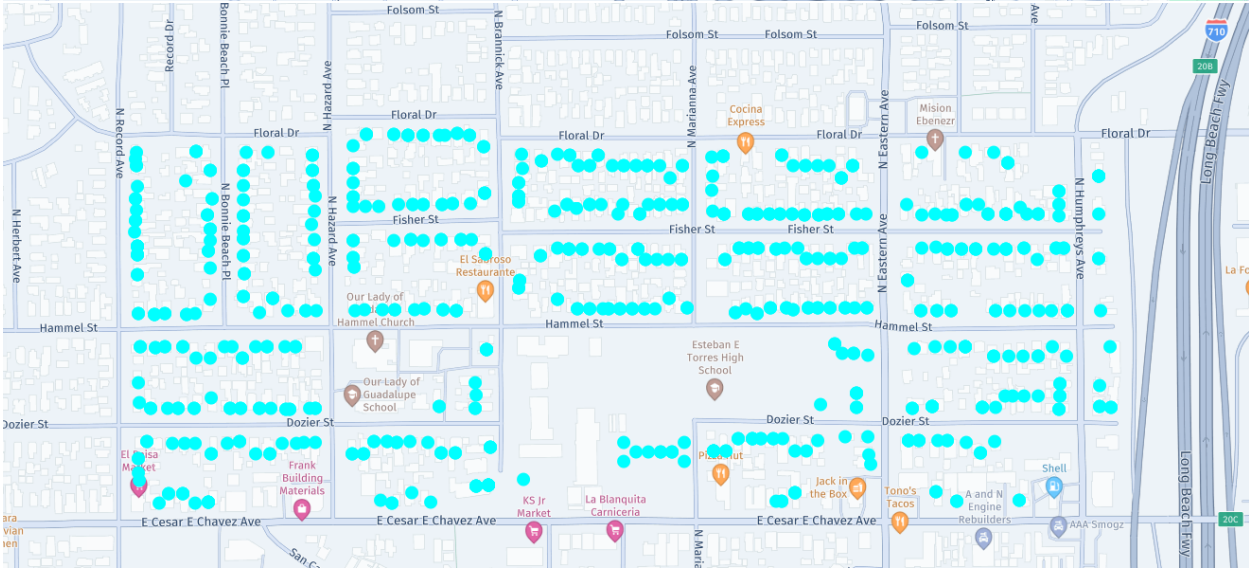

No route, VVS will be making rounds to sweep remainder Republic carts and attend to extra requests.

Friday 10-25-214  
503 homes  
1509 carts

start

Thursday 10-24-24  
546 homes  
1692 carts

Monday 10-21-24  
257 homes  
771 carts

Friday 10-18-24  
841 homes  
2523 carts

Thur 10-17-24  
797 homes  
2391 carts

Mon 10-14-24  
751 homes  
2253 carts

Wed 10-9-24  
765 homes  
2295 carts

start

Tues 10-8-24  
791 homes  
2373 carts

start

Thursday 10-3-24  
1135 homes  
3405 carts

wednesday 10-2-24  
1156 homes  
3468 carts

start

Tuesday 10-1-24  
934 homes  
2802 carts

start

monday 9-30-24

977 homes

2931 cars

start

Monday 9-23  
818 homes  
2454 carts

Friday 9-20-24  
861 homes  
2583 carts

Light blue

Tuesday 9-17-24  
671 homes  
2,013 carts

light blue  

Monday 9-16-24

802 homes

2406 carts