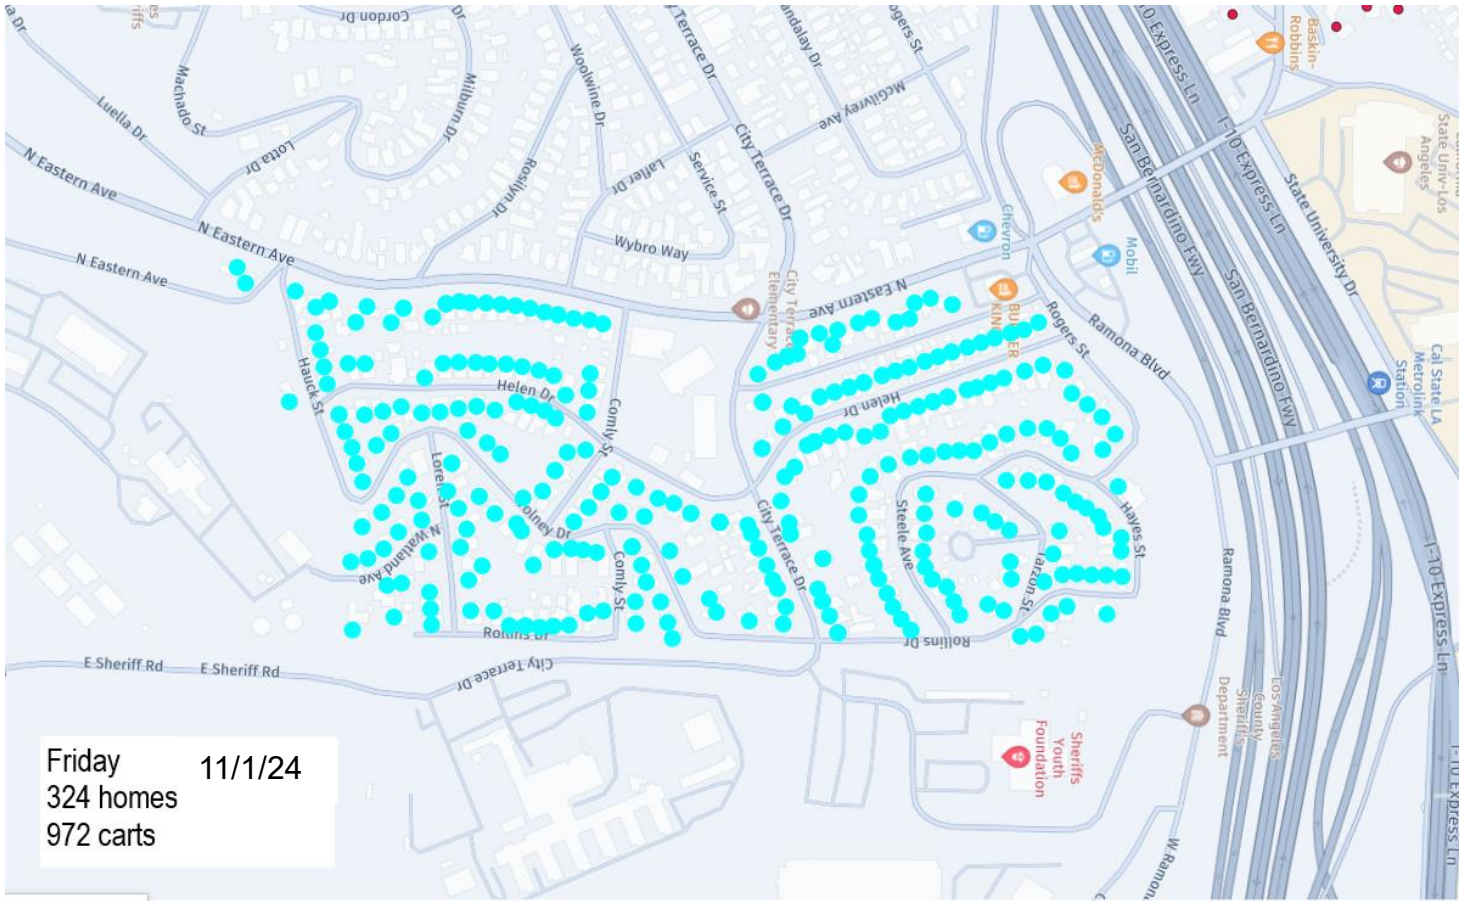

**Community of Unincorporated East Los Angeles**  
**Belvedere Garbage Disposal District (GDD)**  
**Container Exchange Schedule Maps**

Schedules / Maps are finalized around 1 week in advance and are subject to change. Often the cart exchange process can be ahead of schedule for the day and may exchange carts for more homes than are identified on the map. Please place all carts out on your regularly scheduled service day until 6pm and they will be exchanged when it is your turn before November 1<sup>st</sup>.

**\*Please note for Areas 4 and 5, there will be additional blue and green cart exchanges during the week of 11-4 to 11-8.**

- Contact Valley Vista Services at (800) 442-6454 to request extra carts. Same-day service is available.

The below maps are shown from upcoming days to past days:

Friday 11/1/24  
324 homes  
972 carts

Thursday 10/31/24  
454 homes  
1362 carts

Wednesday  
524 homes  
Green only

10/30/24

**Monday, 10/28/2024**

No route, VVS will be making rounds to sweep remainder Republic carts and attend to extra requests.

Friday 10-25-214  
503 homes  
1509 carts

start

Thursday 10-24-24  
546 homes  
1692 carts

Monday 10-21-24  
257 homes  
771 carts