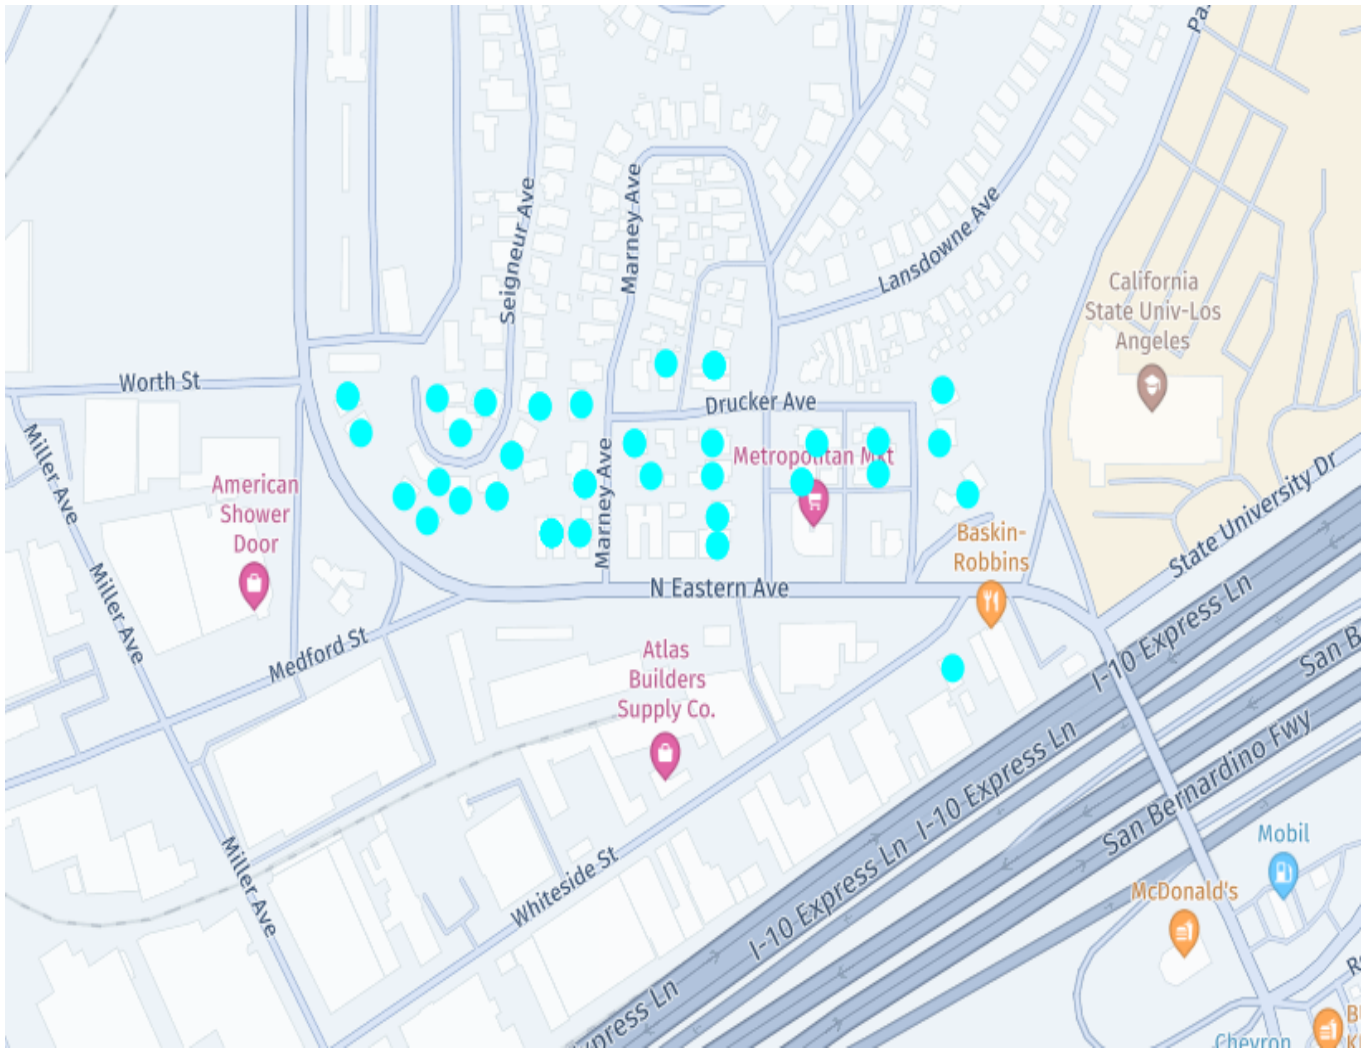

The below maps are shown from upcoming days to past days:

Friday 11/1/24  
324 homes  
972 carts

Thursday 10/31/24  
454 homes  
1362 carts

Wednesday  
524 homes  
Green only

10/30/24

**Monday, 10/28/2024**

No route, VVS will be making rounds to sweep remainder Republic carts and attend to extra requests.

Friday 10-25-214  
503 homes  
1509 carts

start

Thursday 10-24-24  
546 homes  
1692 carts

Monday 10-21-24  
257 homes  
771 carts

Friday 10-18-24  
841 homes  
2523 carts

Thur 10-17-24  
797 homes  
2391 carts

Mon 10-14-24  
751 homes  
2253 carts

Wed 10-9-24  
765 homes  
2295 carts

start

Tues 10-8-24  
791 homes  
2373 carts

start

Thursday 10-3-24  
1135 homes  
3405 carts

Monday 9-23  
818 homes  
2454 carts

Friday 9-20-24  
861 homes  
2583 carts

Light blue

Tuesday 9-17-24  
671 homes  
2,013 carts

light blue  

Monday 9-16-24

802 homes

2406 carts