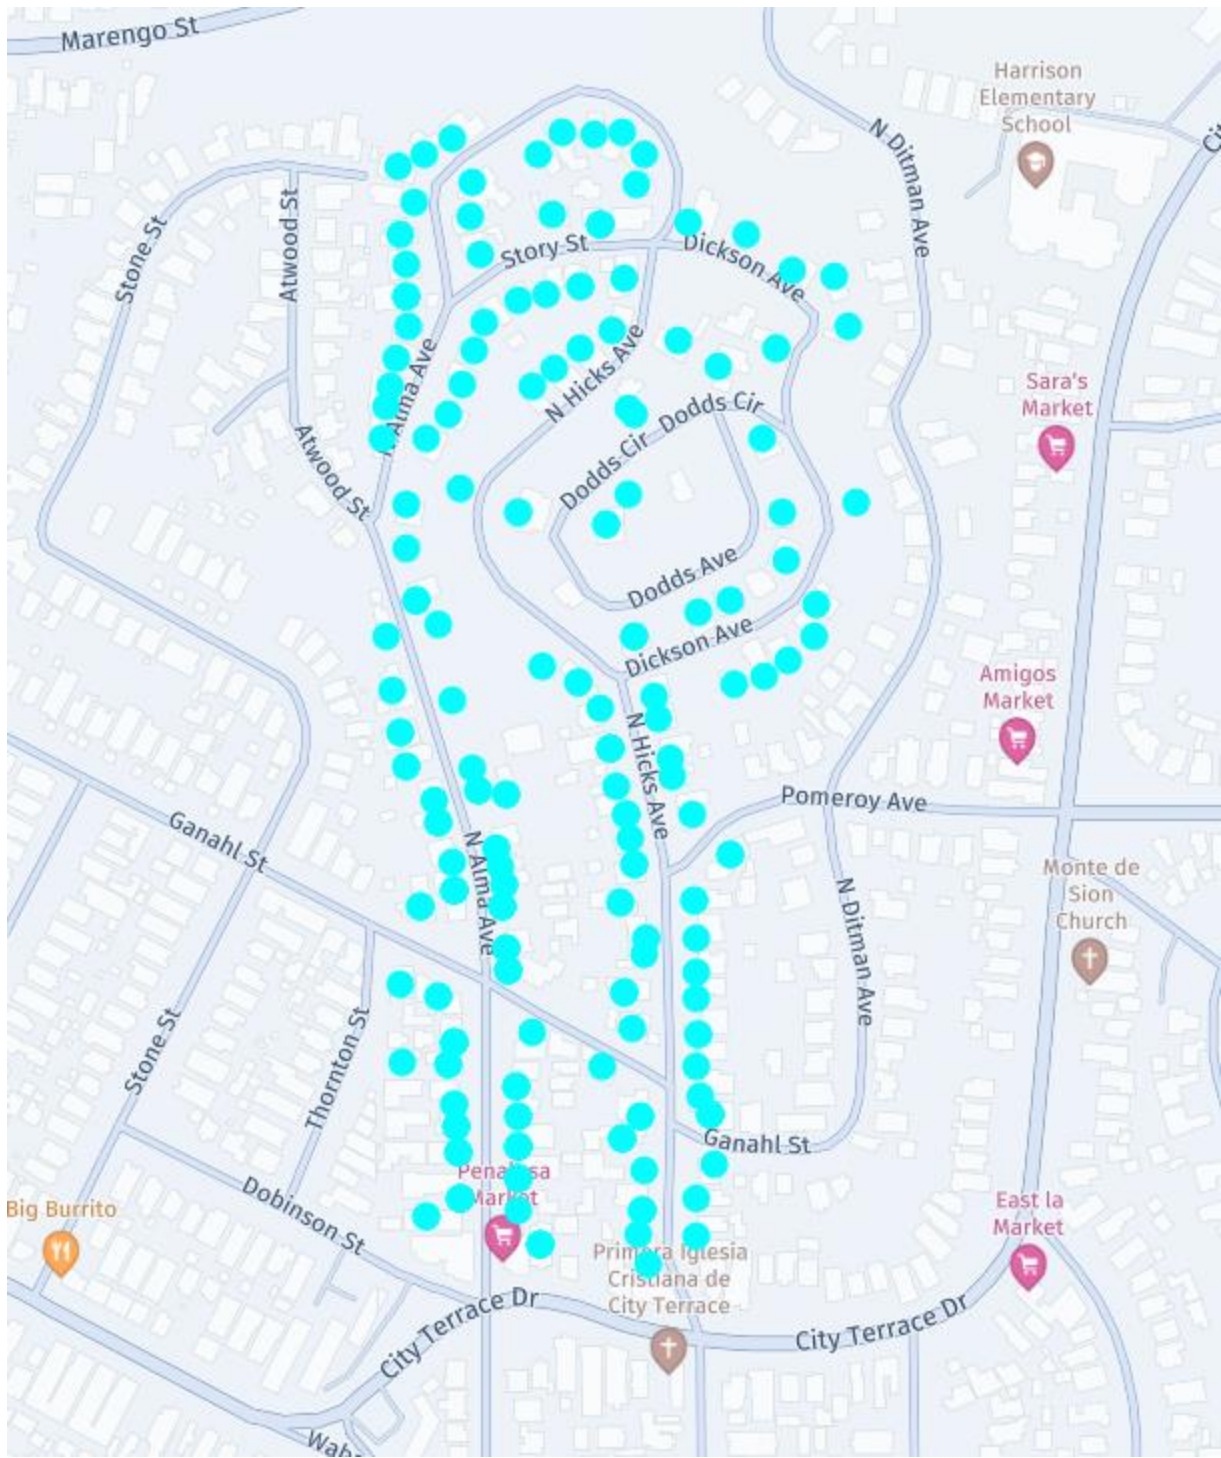

No route, VVS will be making rounds to sweep remainder Republic carts and attend to extra requests.

Friday 10-25-214  
503 homes  
1509 carts

start

Thursday 10-24-24  
546 homes  
1692 carts

Monday 10-21-24  
257 homes  
771 carts

Friday 10-18-24  
841 homes  
2523 carts

Thur 10-17-24  
797 homes  
2391 carts

Mon 10-14-24  
751 homes  
2253 carts

Wed 10-9-24  
765 homes  
2295 carts

start

Tues 10-8-24  
791 homes  
2373 carts

start

Thursday 10-3-24  
1135 homes  
3405 carts

wednesday 10-2-24  
1156 homes  
3468 carts

start

Tuesday 10-1-24  
934 homes  
2802 carts

start

monday 9-30-24

977 homes

2931 cars

start

Monday 9-23  
818 homes  
2454 carts

Friday 9-20-24  
861 homes  
2583 carts

Light blue

Tuesday 9-17-24  
671 homes  
2,013 carts

light blue  

Monday 9-16-24

802 homes

2406 carts