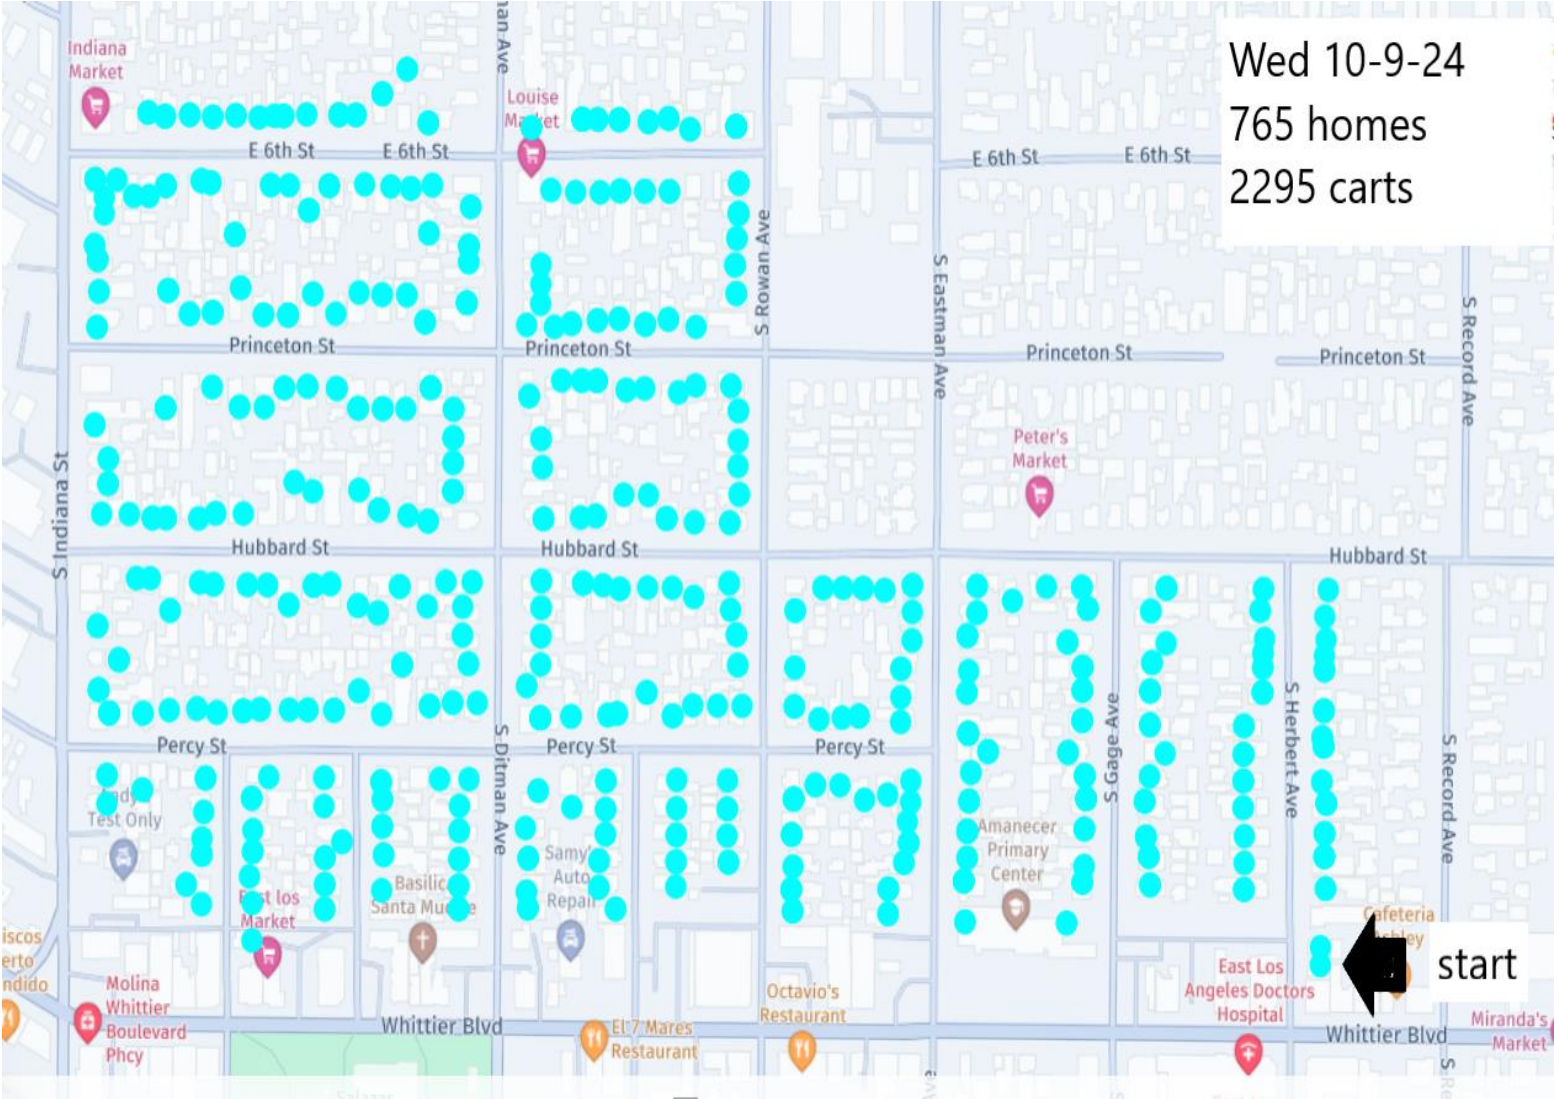

No route, VVS will be making rounds to sweep remainder Republic carts and attend to extra requests.

Friday 10-25-214  
503 homes  
1509 carts

start

Thursday 10-24-24  
546 homes  
1692 carts

Monday 10-21-24  
257 homes  
771 carts

Friday 10-18-24  
841 homes  
2523 carts

Thur 10-17-24  
797 homes  
2391 carts

Mon 10-14-24  
751 homes  
2253 carts

Wed 10-9-24  
765 homes  
2295 carts

start

Tues 10-8-24  
791 homes  
2373 carts

start

Thursday 10-3-24  
1135 homes  
3405 carts

wednesday 10-2-24  
1156 homes  
3468 carts

start

Tuesday 10-1-24  
934 homes  
2802 carts

start

monday 9-30-24

977 homes

2931 cars

start

Monday 9-23  
818 homes  
2454 carts

Friday 9-20-24  
861 homes  
2583 carts

Light blue

Tuesday 9-17-24  
671 homes  
2,013 carts

light blue  

Monday 9-16-24

802 homes

2406 carts