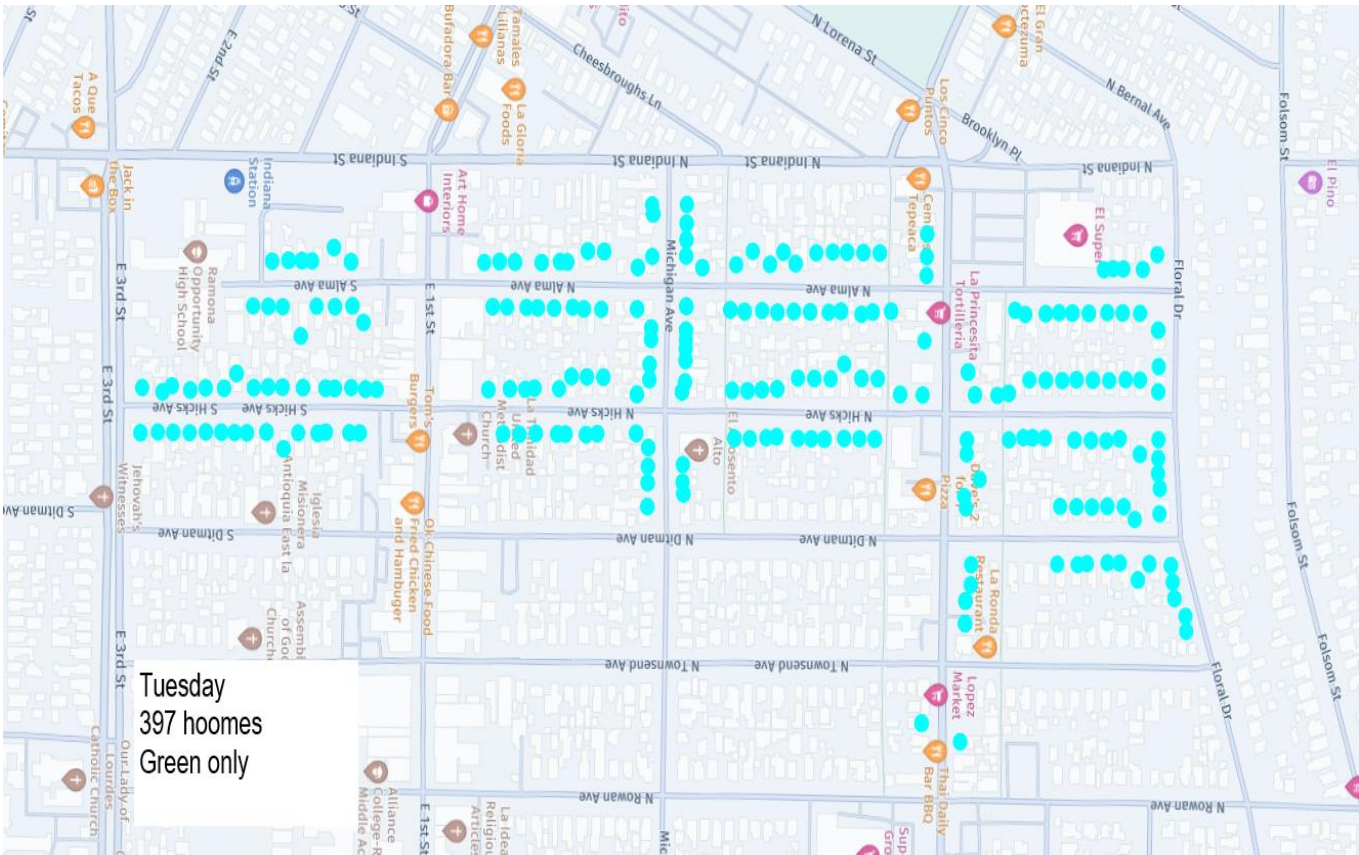

**\*Please note for Areas 4 and 5, there will be additional blue and green cart exchanges during the week of 11-4 to 11-8.**

- Contact Valley Vista Services at (800) 442-6454 to request extra carts. Same-day service is available.

The below maps are shown from upcoming days to past days:

Friday 11/1/24  
324 homes  
972 carts

Thursday 10/31/24  
454 homes  
1362 carts

Wednesday  
524 homes  
Green only

10/30/24

**Monday, 10/28/2024**

No route, VVS will be making rounds to sweep remainder Republic carts and attend to extra requests.

Friday 10-25-214  
503 homes  
1509 carts

start

Thursday 10-24-24  
546 homes  
1692 carts

Monday 10-21-24  
257 homes  
771 carts

Friday 10-18-24  
841 homes  
2523 carts

Thur 10-17-24  
797 homes  
2391 carts

Mon 10-14-24  
751 homes  
2253 carts

Wed 10-9-24  
765 homes  
2295 carts

start

Tues 10-8-24  
791 homes  
2373 carts

start

Thursday 10-3-24  
1135 homes  
3405 carts