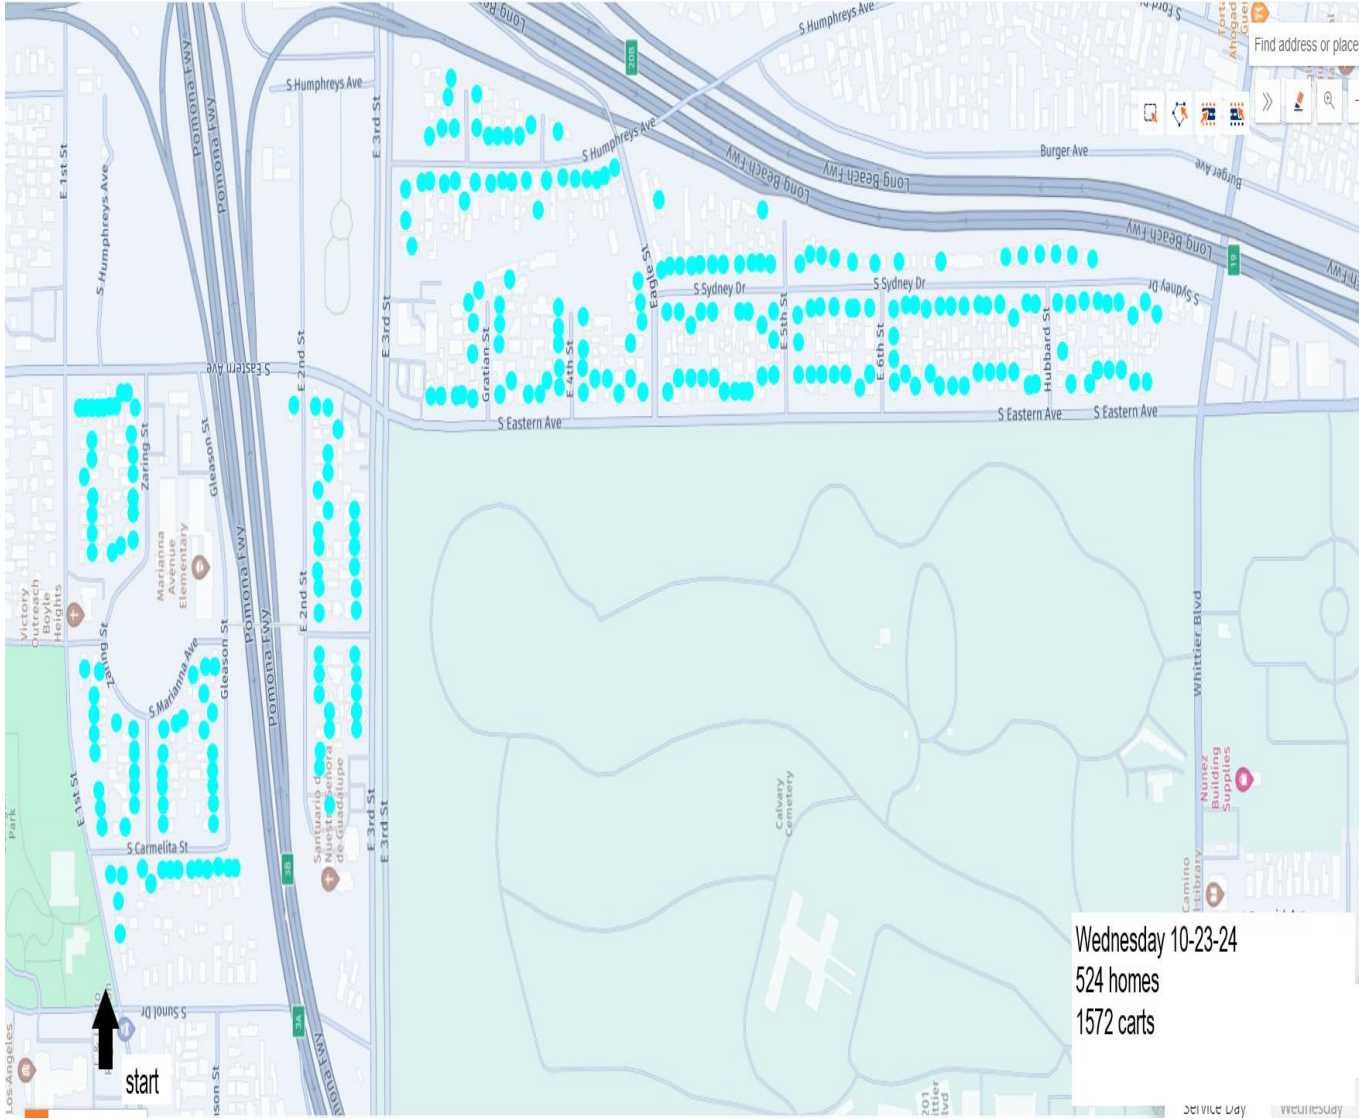

The below maps are shown from upcoming days to past days:

Friday 11/1/24  
324 homes  
972 carts

Thursday 10/31/24  
454 homes  
1362 carts

Wednesday  
524 homes  
Green only

10/30/24

**Monday, 10/28/2024**

No route, VVS will be making rounds to sweep remainder Republic carts and attend to extra requests.

Friday 10-25-214  
503 homes  
1509 carts

start

Thursday 10-24-24  
546 homes  
1692 carts

Monday 10-21-24  
257 homes  
771 carts

Friday 10-18-24  
841 homes  
2523 carts

Thur 10-17-24  
797 homes  
2391 carts

Mon 10-14-24  
751 homes  
2253 carts

Wed 10-9-24  
765 homes  
2295 carts

start

Tues 10-8-24  
791 homes  
2373 carts

start

Thursday 10-3-24  
1135 homes  
3405 carts

Monday 9-23  
818 homes  
2454 carts

Friday 9-20-24  
861 homes  
2583 carts

Light blue

Tuesday 9-17-24  
671 homes  
2,013 carts

light blue  

Monday 9-16-24

802 homes

2406 carts