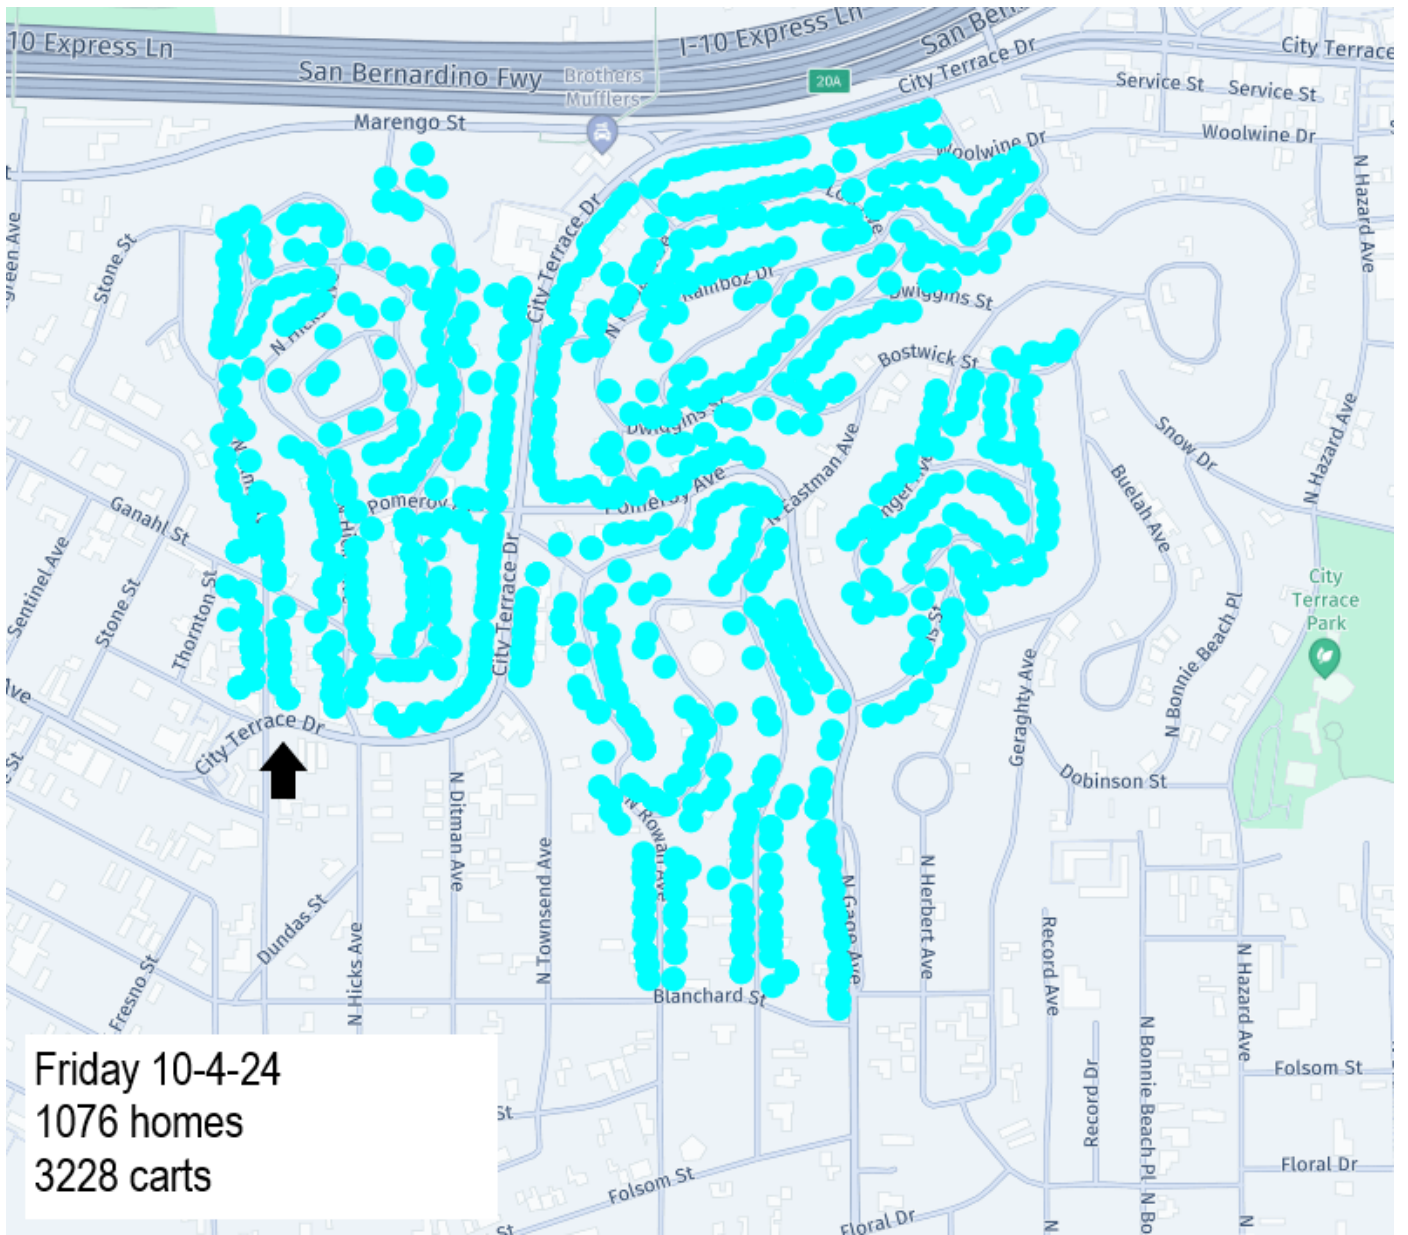

No route, VVS will be making rounds to sweep remainder Republic carts and attend to extra requests.

Friday 10-25-214  
503 homes  
1509 carts

start

Thursday 10-24-24  
546 homes  
1692 carts

Monday 10-21-24  
257 homes  
771 carts

Friday 10-18-24  
841 homes  
2523 carts

Thur 10-17-24  
797 homes  
2391 carts

Mon 10-14-24  
751 homes  
2253 carts

Wed 10-9-24  
765 homes  
2295 carts

start

Tues 10-8-24  
791 homes  
2373 carts

start

Thursday 10-3-24  
1135 homes  
3405 carts

wednesday 10-2-24  
1156 homes  
3468 carts

start

Tuesday 10-1-24  
934 homes  
2802 carts

start

monday 9-30-24

977 homes

2931 cars

start

Monday 9-23  
818 homes  
2454 carts

Friday 9-20-24  
861 homes  
2583 carts

Light blue

Tuesday 9-17-24  
671 homes  
2,013 carts

light blue  

Monday 9-16-24

802 homes

2406 carts