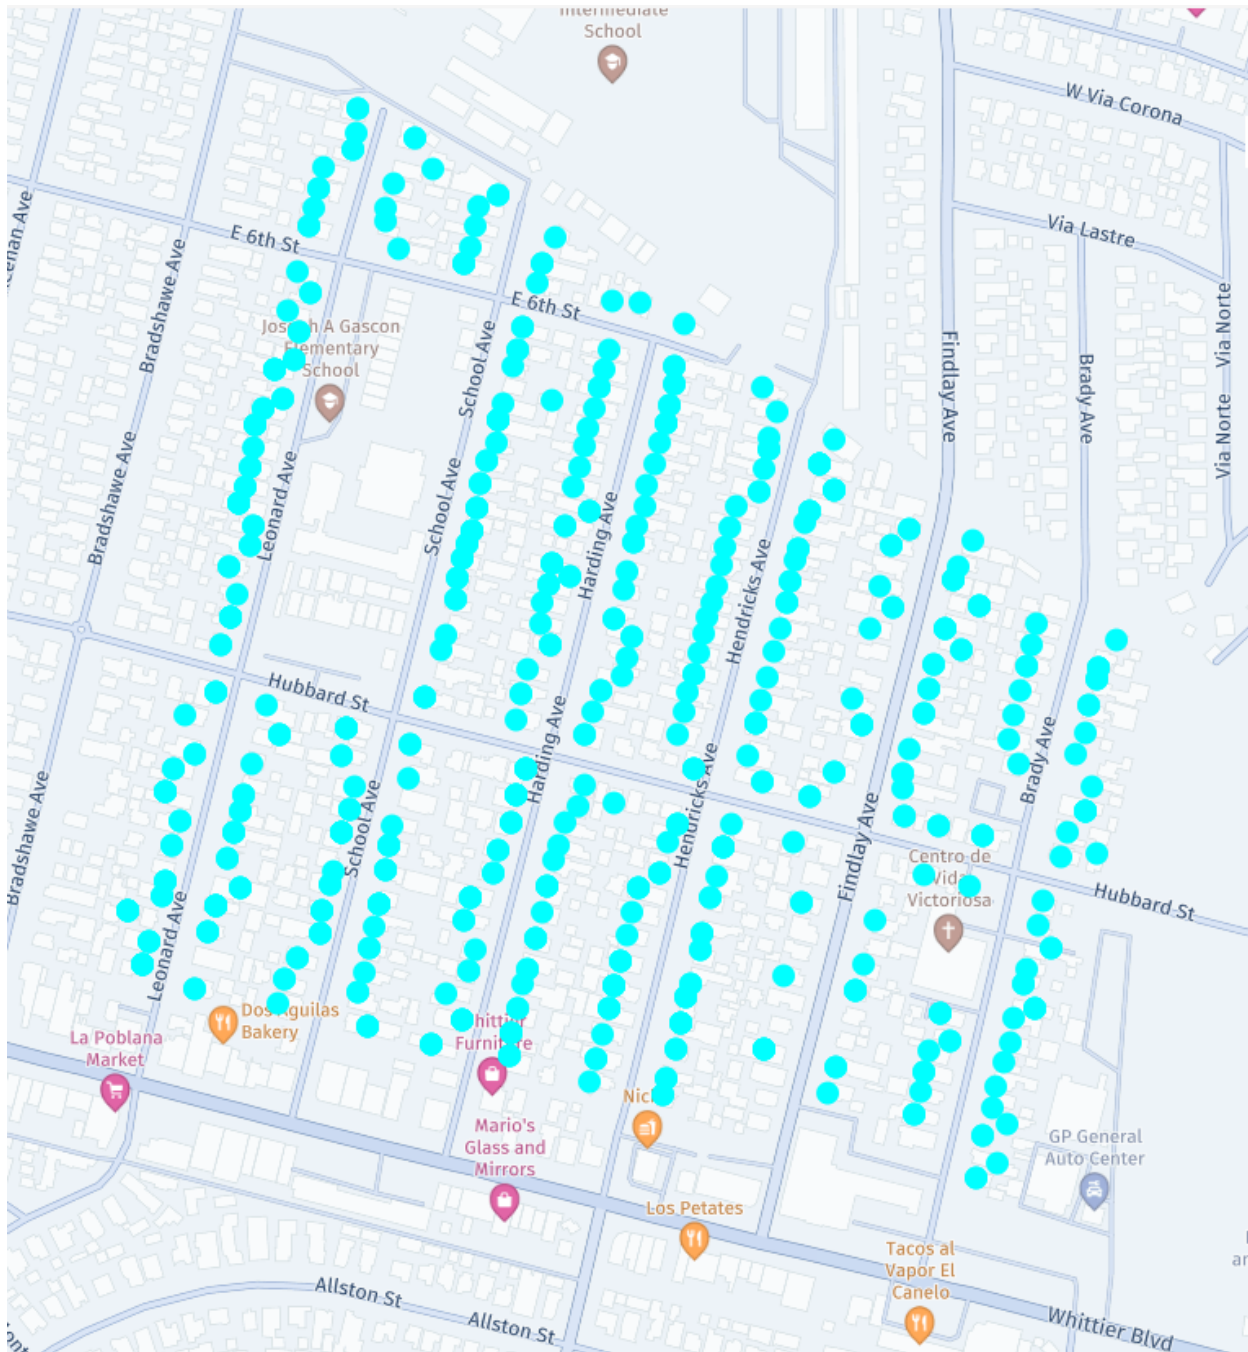

No route, VVS will be making rounds to sweep remainder Republic carts and attend to extra requests.

Friday 10-25-214  
503 homes  
1509 carts

start

Thursday 10-24-24  
546 homes  
1692 carts

Monday 10-21-24  
257 homes  
771 carts

Friday 10-18-24  
841 homes  
2523 carts

Thur 10-17-24  
797 homes  
2391 carts

Mon 10-14-24  
751 homes  
2253 carts

Wed 10-9-24  
765 homes  
2295 carts

start

Tues 10-8-24  
791 homes  
2373 carts

start

Thursday 10-3-24  
1135 homes  
3405 carts

wednesday 10-2-24  
1156 homes  
3468 carts

start

Tuesday 10-1-24  
934 homes  
2802 carts

start

monday 9-30-24

977 homes

2931 cars

start

Monday 9-23  
818 homes  
2454 carts

Friday 9-20-24  
861 homes  
2583 carts

Light blue

Tuesday 9-17-24  
671 homes  
2,013 carts

light blue  

Monday 9-16-24

802 homes

2406 carts