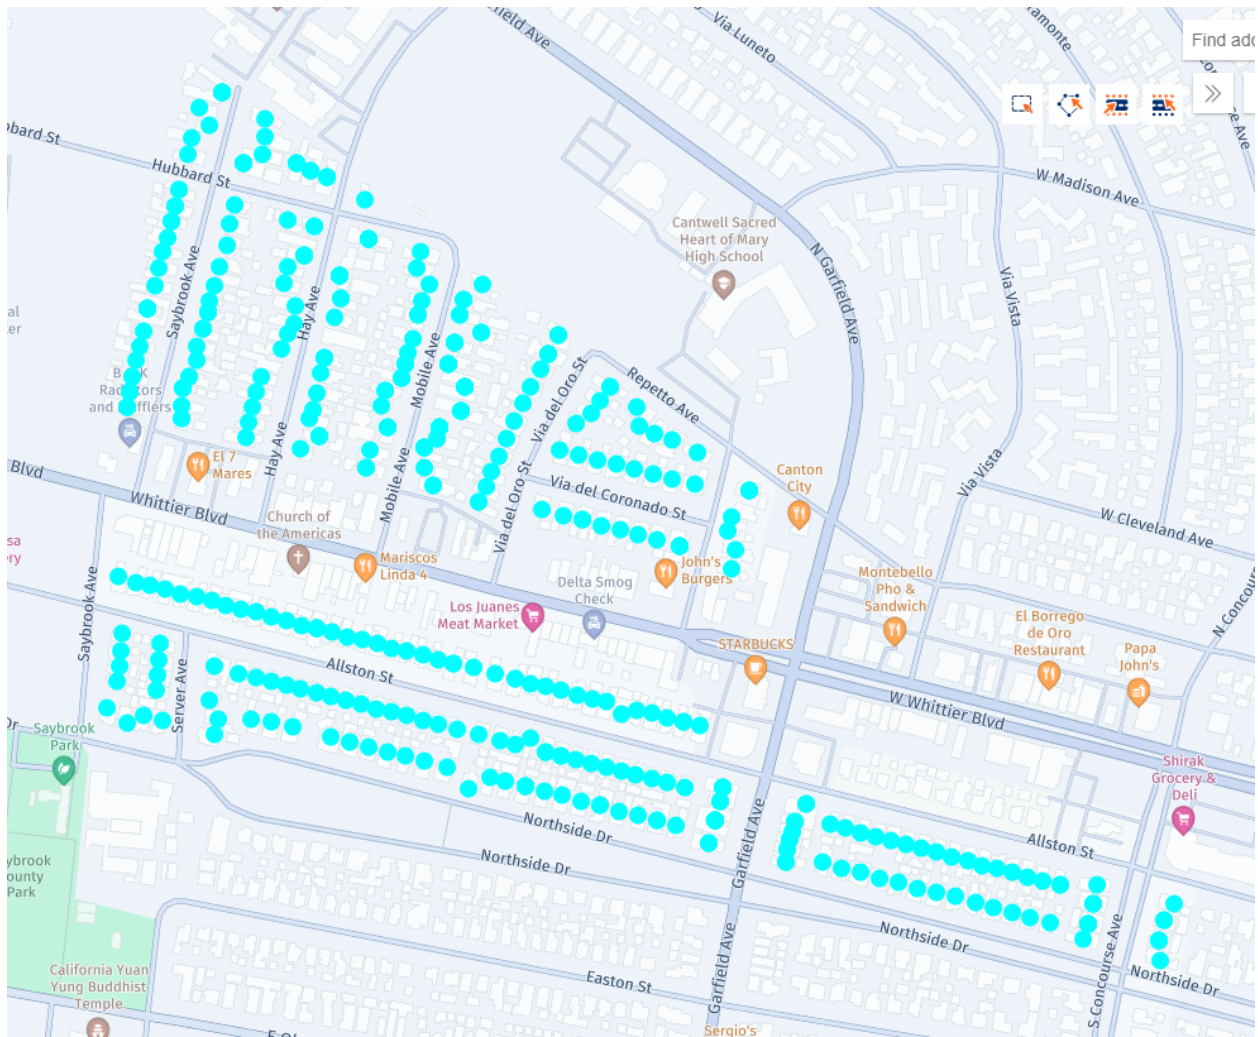

No route, VVS will be making rounds to sweep remainder Republic carts and attend to extra requests.

Friday 10-25-214  
503 homes  
1509 carts

start

Thursday 10-24-24  
546 homes  
1692 carts

Monday 10-21-24  
257 homes  
771 carts

Friday 10-18-24  
841 homes  
2523 carts

Thur 10-17-24  
797 homes  
2391 carts

Mon 10-14-24  
751 homes  
2253 carts

Wed 10-9-24  
765 homes  
2295 carts

start

Tues 10-8-24  
791 homes  
2373 carts

start

Thursday 10-3-24  
1135 homes  
3405 carts

wednesday 10-2-24  
1156 homes  
3468 carts

start

Tuesday 10-1-24  
934 homes  
2802 carts

start

monday 9-30-24

977 homes

2931 cars

start

Monday 9-23  
818 homes  
2454 carts

Friday 9-20-24  
861 homes  
2583 carts

Light blue

Tuesday 9-17-24  
671 homes  
2,013 carts

light blue  

Monday 9-16-24

802 homes

2406 carts