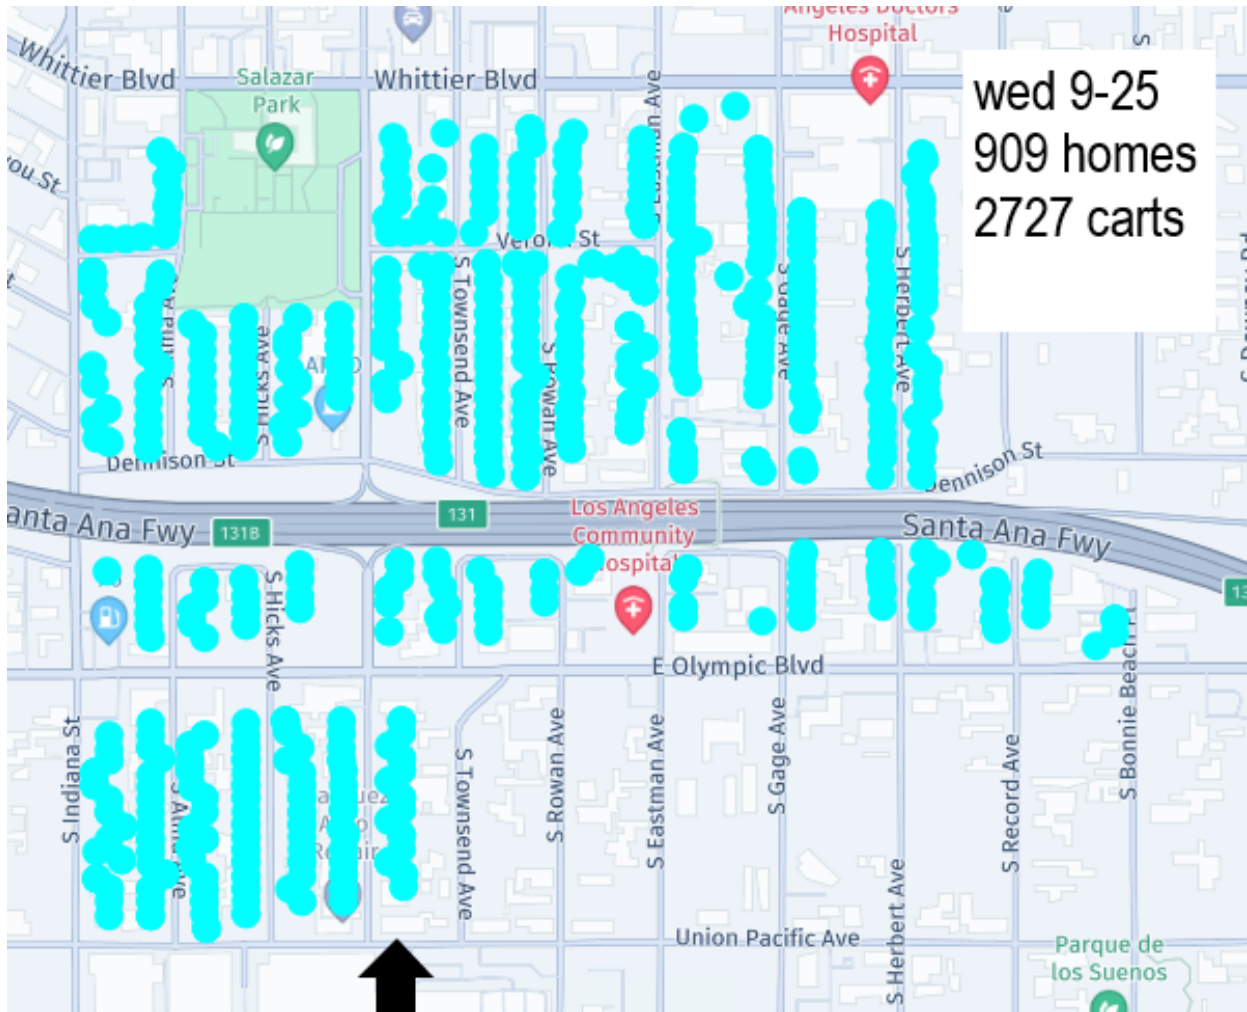

No route, VVS will be making rounds to sweep remainder Republic carts and attend to extra requests.

Friday 10-25-214  
503 homes  
1509 carts

start

Thursday 10-24-24  
546 homes  
1692 carts

Monday 10-21-24  
257 homes  
771 carts

Friday 10-18-24  
841 homes  
2523 carts

Thur 10-17-24  
797 homes  
2391 carts

Mon 10-14-24  
751 homes  
2253 carts

Wed 10-9-24  
765 homes  
2295 carts

start

Tues 10-8-24  
791 homes  
2373 carts

start

Thursday 10-3-24  
1135 homes  
3405 carts

wednesday 10-2-24  
1156 homes  
3468 carts

start

Tuesday 10-1-24  
934 homes  
2802 carts

start

monday 9-30-24

977 homes

2931 cars

start

Monday 9-23  
818 homes  
2454 carts

Friday 9-20-24  
861 homes  
2583 carts

Light blue

Tuesday 9-17-24  
671 homes  
2,013 carts

light blue  

Monday 9-16-24

802 homes

2406 carts