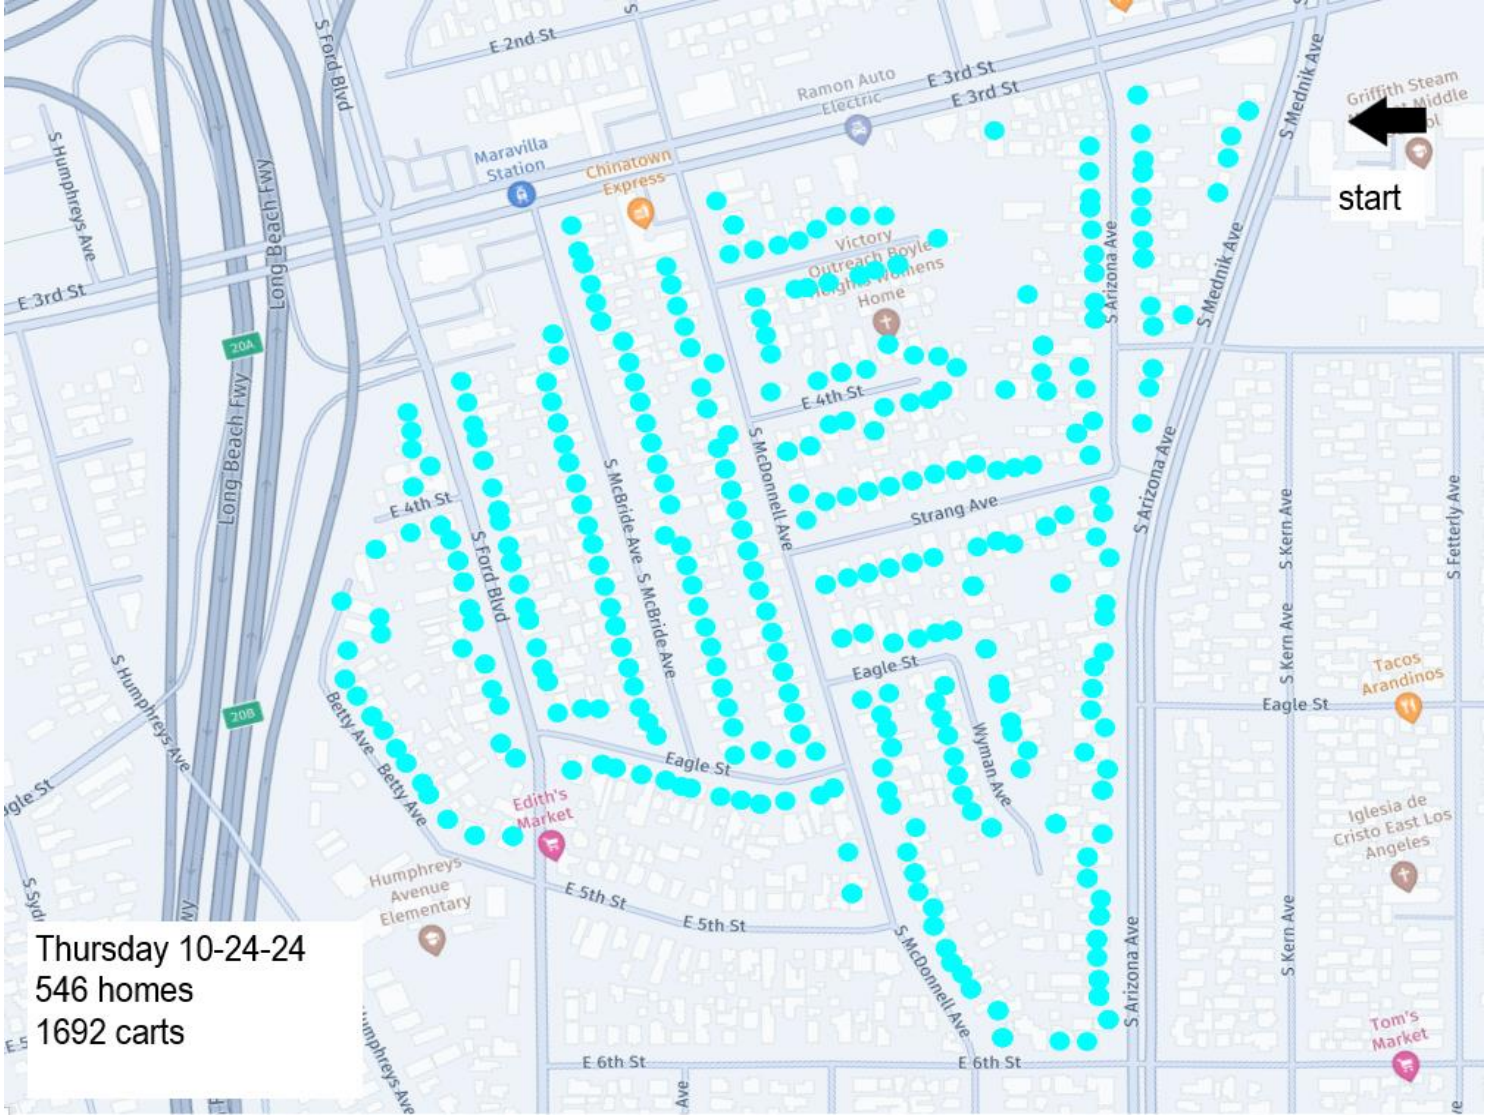

The below maps are shown from upcoming days to past days:

Friday 11/1/24  
324 homes  
972 carts

Thursday 10/31/24  
454 homes  
1362 carts

Wednesday  
524 homes  
Green only

10/30/24

**Monday, 10/28/2024**

No route, VVS will be making rounds to sweep remainder Republic carts and attend to extra requests.

Friday 10-25-214  
503 homes  
1509 carts

start

Thursday 10-24-24  
546 homes  
1692 carts

Monday 10-21-24  
257 homes  
771 carts

Friday 10-18-24  
841 homes  
2523 carts

Thur 10-17-24  
797 homes  
2391 carts

Mon 10-14-24  
751 homes  
2253 carts

Wed 10-9-24  
765 homes  
2295 carts

start

Tues 10-8-24  
791 homes  
2373 carts

start

Thursday 10-3-24  
1135 homes  
3405 carts

wednesday 10-2-24  
1156 homes  
3468 carts

start

Tuesday 10-1-24  
934 homes  
2802 carts

start

monday 9-30-24

977 homes

2931 cars

start