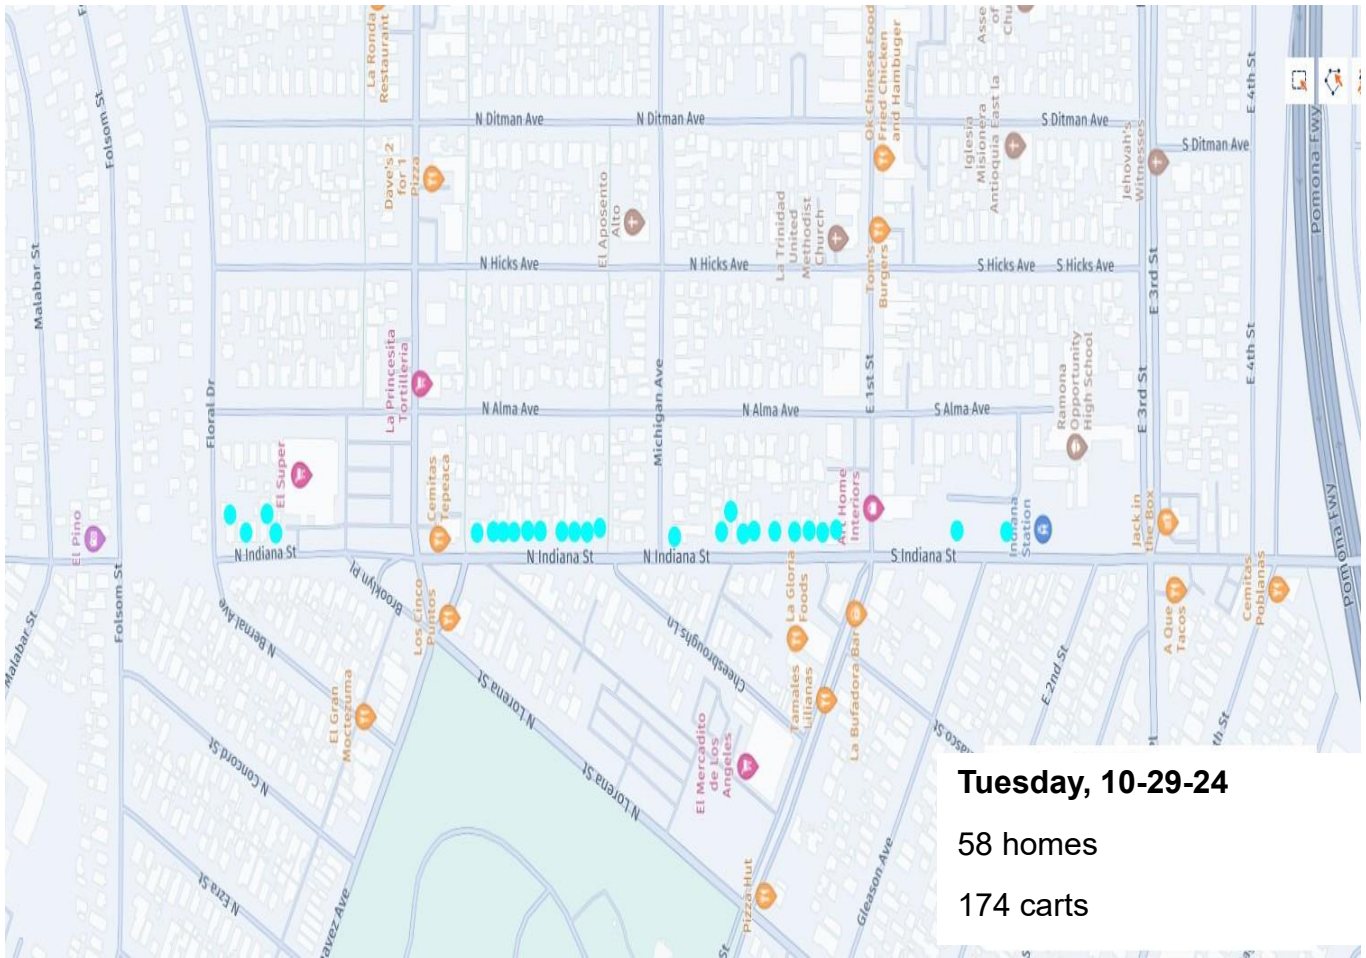

The below maps are shown from upcoming days to past days:

Friday 11/1/24  
324 homes  
972 carts

Thursday 10/31/24  
454 homes  
1362 carts

Wednesday  
524 homes  
Green only

10/30/24

**Monday, 10/28/2024**

No route, VVS will be making rounds to sweep remainder Republic carts and attend to extra requests.

Friday 10-25-214  
503 homes  
1509 carts

start

Thursday 10-24-24  
546 homes  
1692 carts

Monday 10-21-24  
257 homes  
771 carts

Friday 10-18-24  
841 homes  
2523 carts

Thur 10-17-24  
797 homes  
2391 carts

Mon 10-14-24  
751 homes  
2253 carts

Wed 10-9-24  
765 homes  
2295 carts

start

Tues 10-8-24  
791 homes  
2373 carts

start

Thursday 10-3-24  
1135 homes  
3405 carts

Monday 9-23  
818 homes  
2454 carts

Friday 9-20-24  
861 homes  
2583 carts

Light blue

Tuesday 9-17-24  
671 homes  
2,013 carts

light blue  

Monday 9-16-24

802 homes

2406 carts