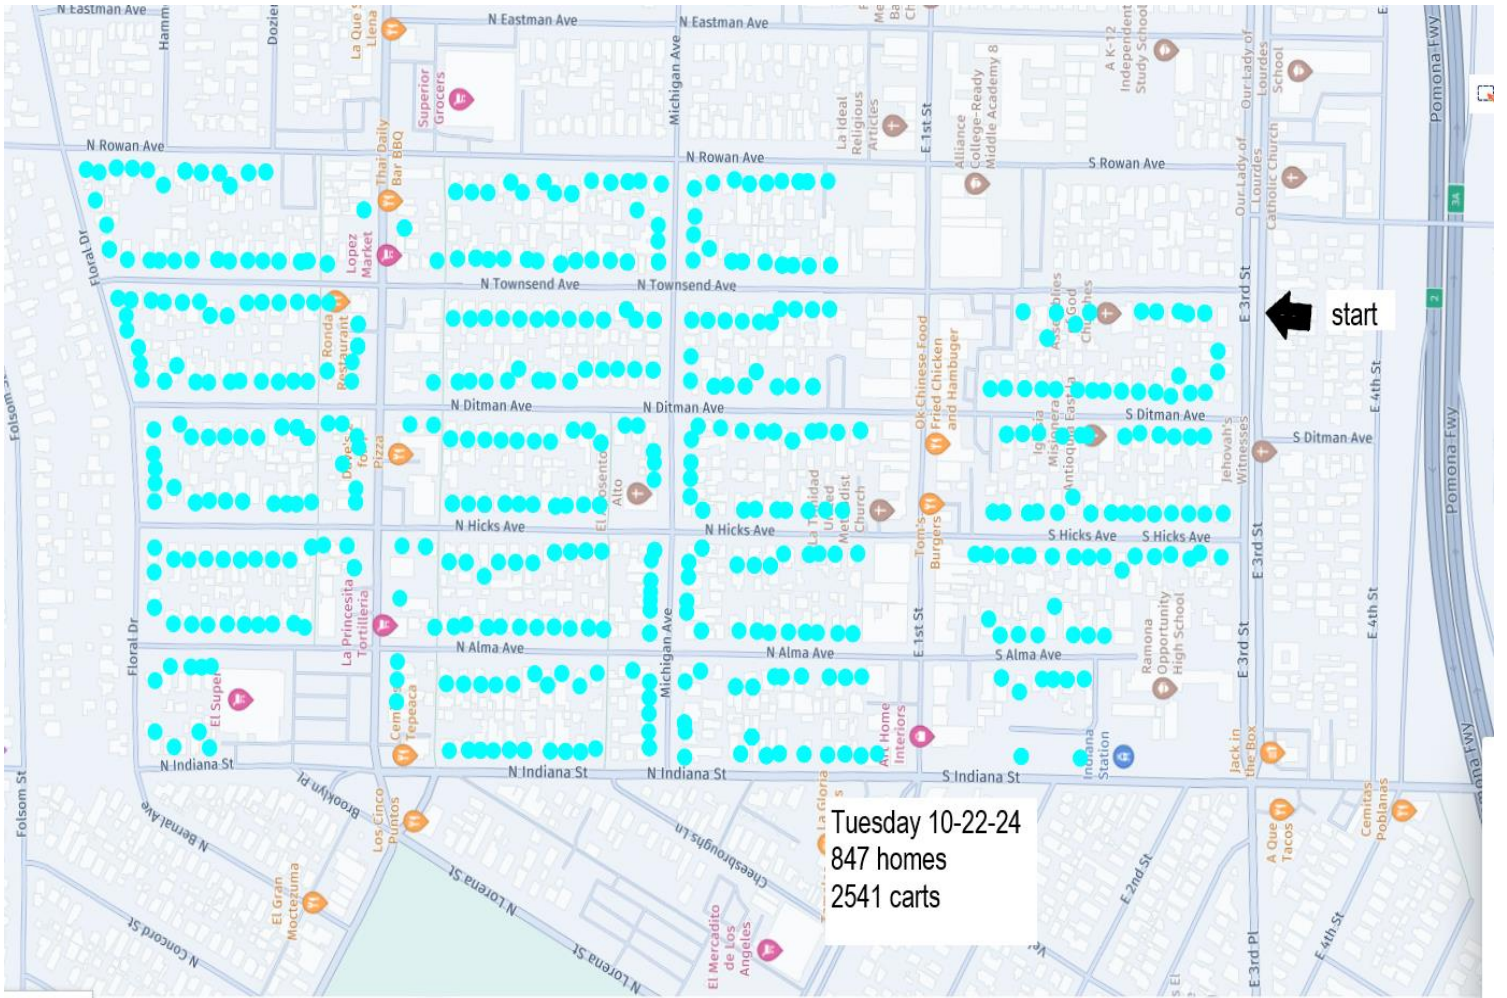

The below maps are shown from upcoming days to past days:

Friday 11/1/24  
324 homes  
972 carts

Thursday 10/31/24  
454 homes  
1362 carts

Wednesday  
524 homes  
Green only

10/30/24

**Monday, 10/28/2024**

No route, VVS will be making rounds to sweep remainder Republic carts and attend to extra requests.

Friday 10-25-214  
503 homes  
1509 carts

start

Thursday 10-24-24  
546 homes  
1692 carts

Monday 10-21-24  
257 homes  
771 carts

Friday 10-18-24  
841 homes  
2523 carts

Thur 10-17-24  
797 homes  
2391 carts

Mon 10-14-24  
751 homes  
2253 carts

Wed 10-9-24  
765 homes  
2295 carts

start

Tues 10-8-24  
791 homes  
2373 carts

start

Thursday 10-3-24  
1135 homes  
3405 carts

wednesday 10-2-24  
1156 homes  
3468 carts

start

Tuesday 10-1-24  
934 homes  
2802 carts

start

monday 9-30-24

977 homes

2931 cars

start