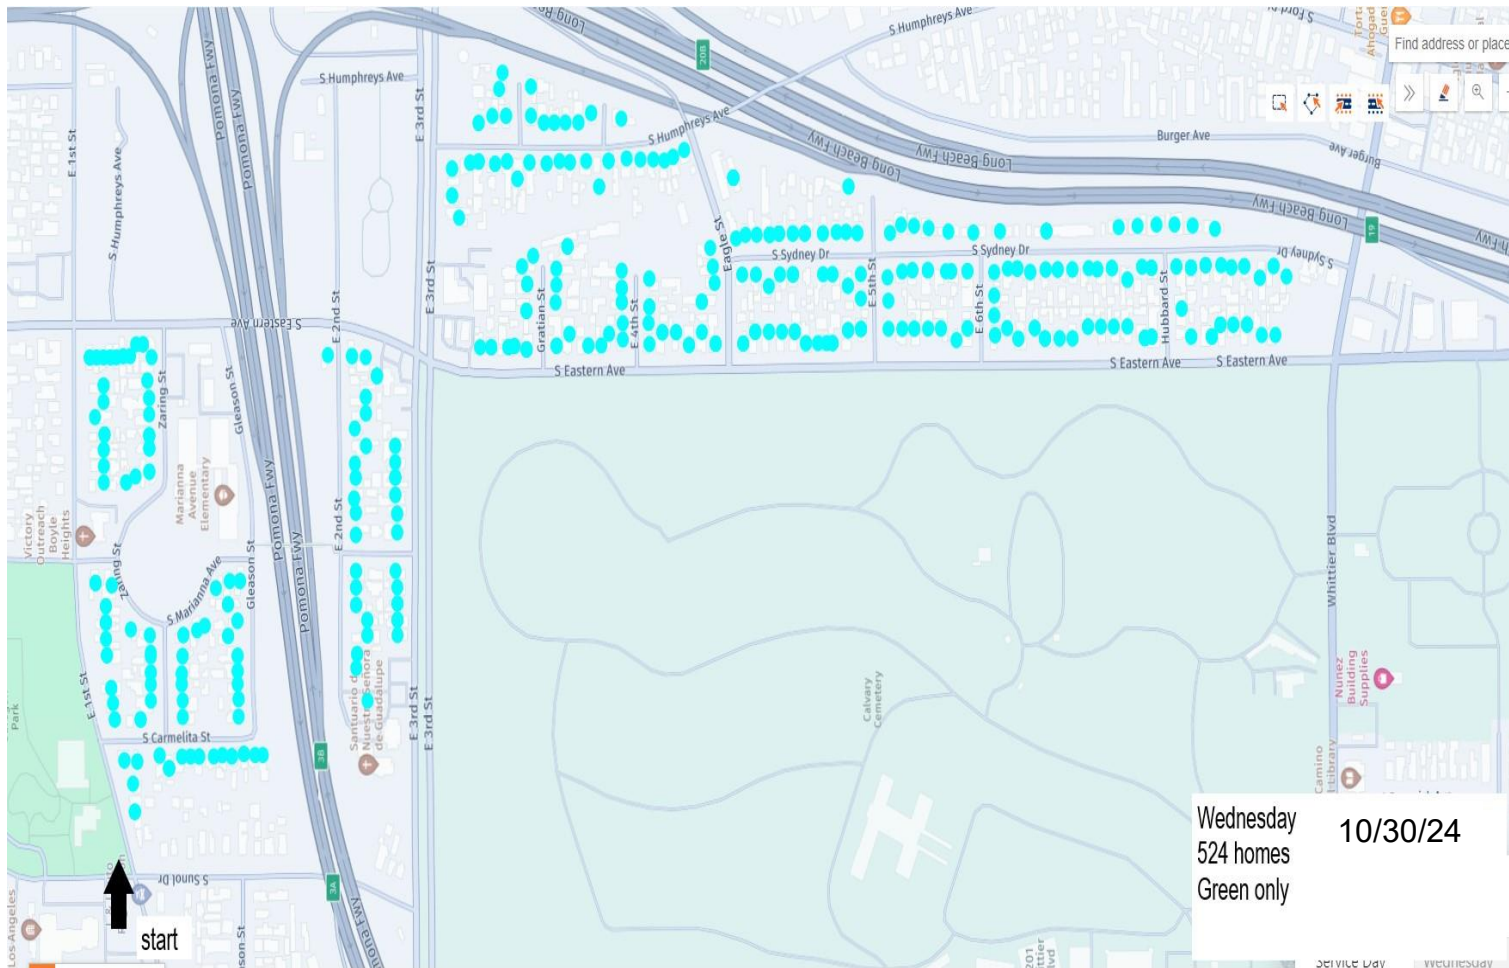

The below maps are shown from upcoming days to past days:

Friday 11/1/24  
324 homes  
972 carts

Thursday 10/31/24  
454 homes  
1362 carts

Wednesday  
524 homes  
Green only

10/30/24

**Monday, 10/28/2024**

No route, VVS will be making rounds to sweep remainder Republic carts and attend to extra requests.

Friday 10-25-214  
503 homes  
1509 carts

start

Thursday 10-24-24  
546 homes  
1692 carts

Monday 10-21-24  
257 homes  
771 carts

Friday 10-18-24  
841 homes  
2523 carts

Thur 10-17-24  
797 homes  
2391 carts

Mon 10-14-24  
751 homes  
2253 carts

Wed 10-9-24  
765 homes  
2295 carts

start

Tues 10-8-24  
791 homes  
2373 carts

start

Thursday 10-3-24  
1135 homes  
3405 carts

Monday 9-23  
818 homes  
2454 carts

Friday 9-20-24  
861 homes  
2583 carts

Light blue

Tuesday 9-17-24  
671 homes  
2,013 carts

light blue  

Monday 9-16-24

802 homes

2406 carts