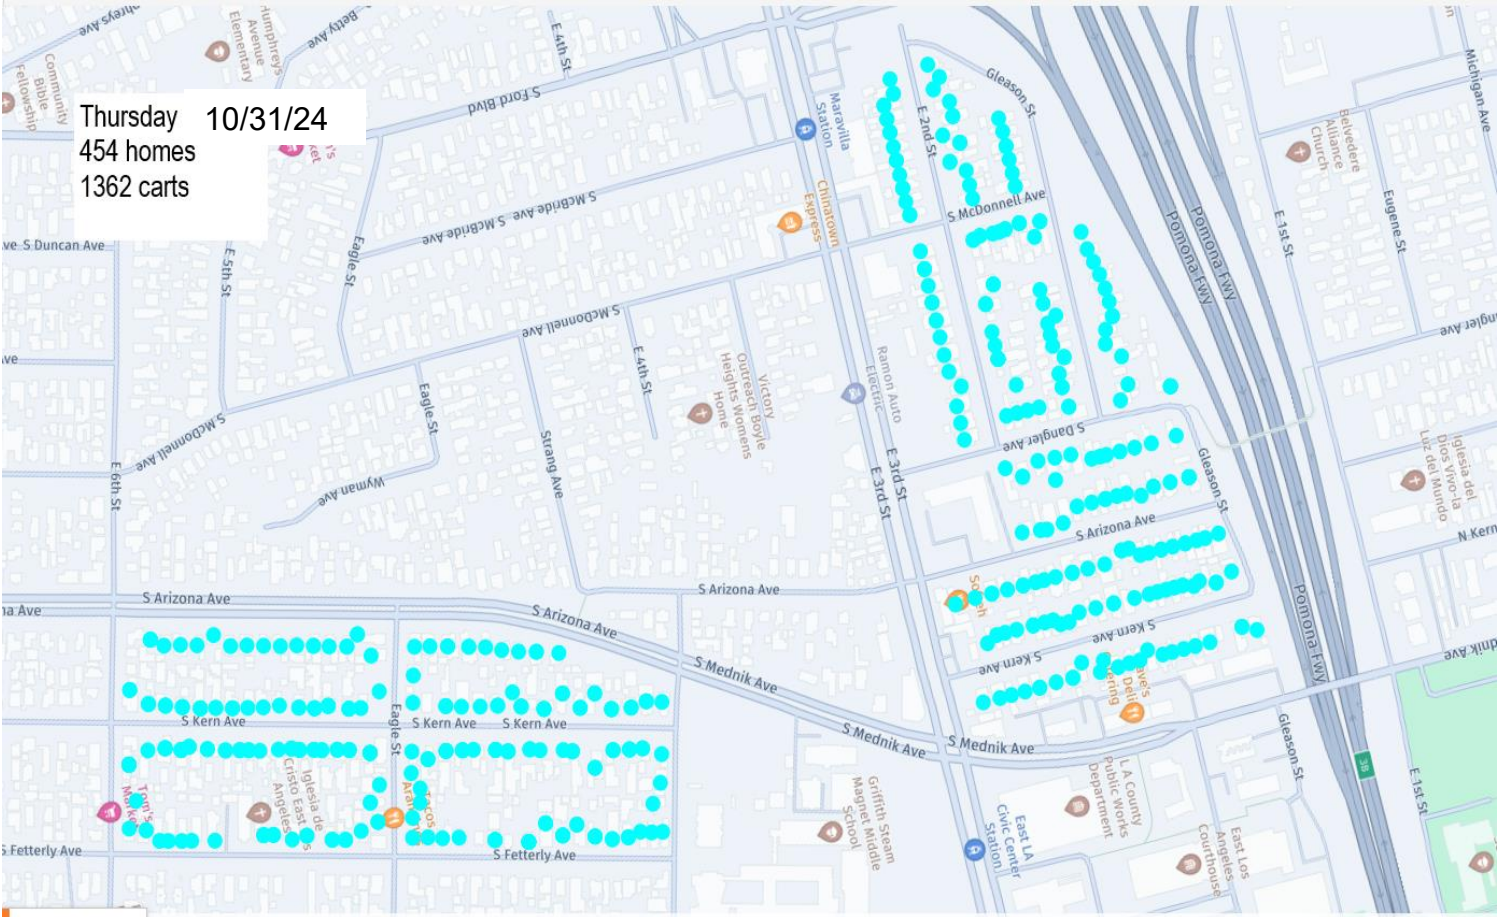

**Community of Unincorporated East Los Angeles**  
**Belvedere Garbage Disposal District (GDD)**  
**Container Exchange Schedule Maps**

Schedules / Maps are finalized around 1 week in advance and are subject to change. Often the cart exchange process can be ahead of schedule for the day and may exchange carts for more homes than are identified on the map. Please place all carts out on your regularly scheduled service day until 6pm and they will be exchanged when it is your turn before November 1<sup>st</sup>.

**\*Please note for Areas 4 and 5, there will be additional blue and green cart exchanges during the week of 11-4 to 11-8.**

- Contact Valley Vista Services at (800) 442-6454 to request extra carts. Same-day service is available.

The below maps are shown from upcoming days to past days:

Friday 11/1/24  
324 homes  
972 carts

Thursday 10/31/24  
454 homes  
1362 carts

Wednesday  
524 homes  
Green only

10/30/24

**Monday, 10/28/2024**

No route, VVS will be making rounds to sweep remainder Republic carts and attend to extra requests.

Friday 10-25-214  
503 homes  
1509 carts

start

Thursday 10-24-24  
546 homes  
1692 carts

Monday 10-21-24  
257 homes  
771 carts