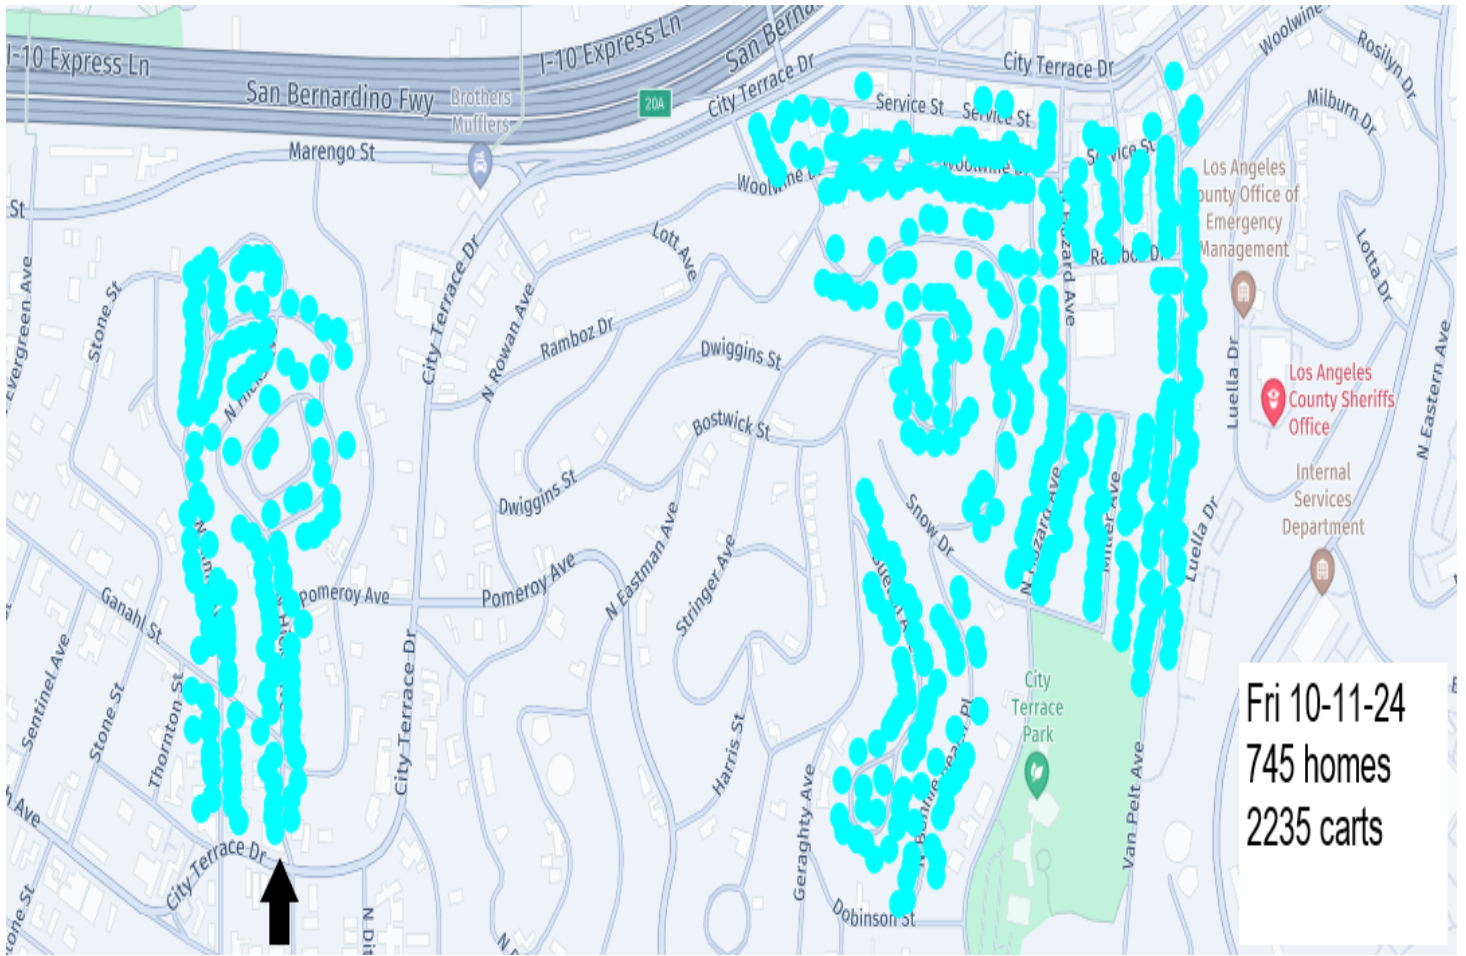

No route, VVS will be making rounds to sweep remainder Republic carts and attend to extra requests.

Friday 10-25-214  
503 homes  
1509 carts

start

Thursday 10-24-24  
546 homes  
1692 carts

Monday 10-21-24  
257 homes  
771 carts

Friday 10-18-24  
841 homes  
2523 carts

Thur 10-17-24  
797 homes  
2391 carts

Mon 10-14-24  
751 homes  
2253 carts

Wed 10-9-24  
765 homes  
2295 carts

start

Tues 10-8-24  
791 homes  
2373 carts

start

Thursday 10-3-24  
1135 homes  
3405 carts

wednesday 10-2-24  
1156 homes  
3468 carts

start

Tuesday 10-1-24  
934 homes  
2802 carts

start

monday 9-30-24

977 homes

2931 cars

start

Monday 9-23  
818 homes  
2454 carts

Friday 9-20-24  
861 homes  
2583 carts

Light blue

Tuesday 9-17-24  
671 homes  
2,013 carts

light blue  

Monday 9-16-24

802 homes

2406 carts