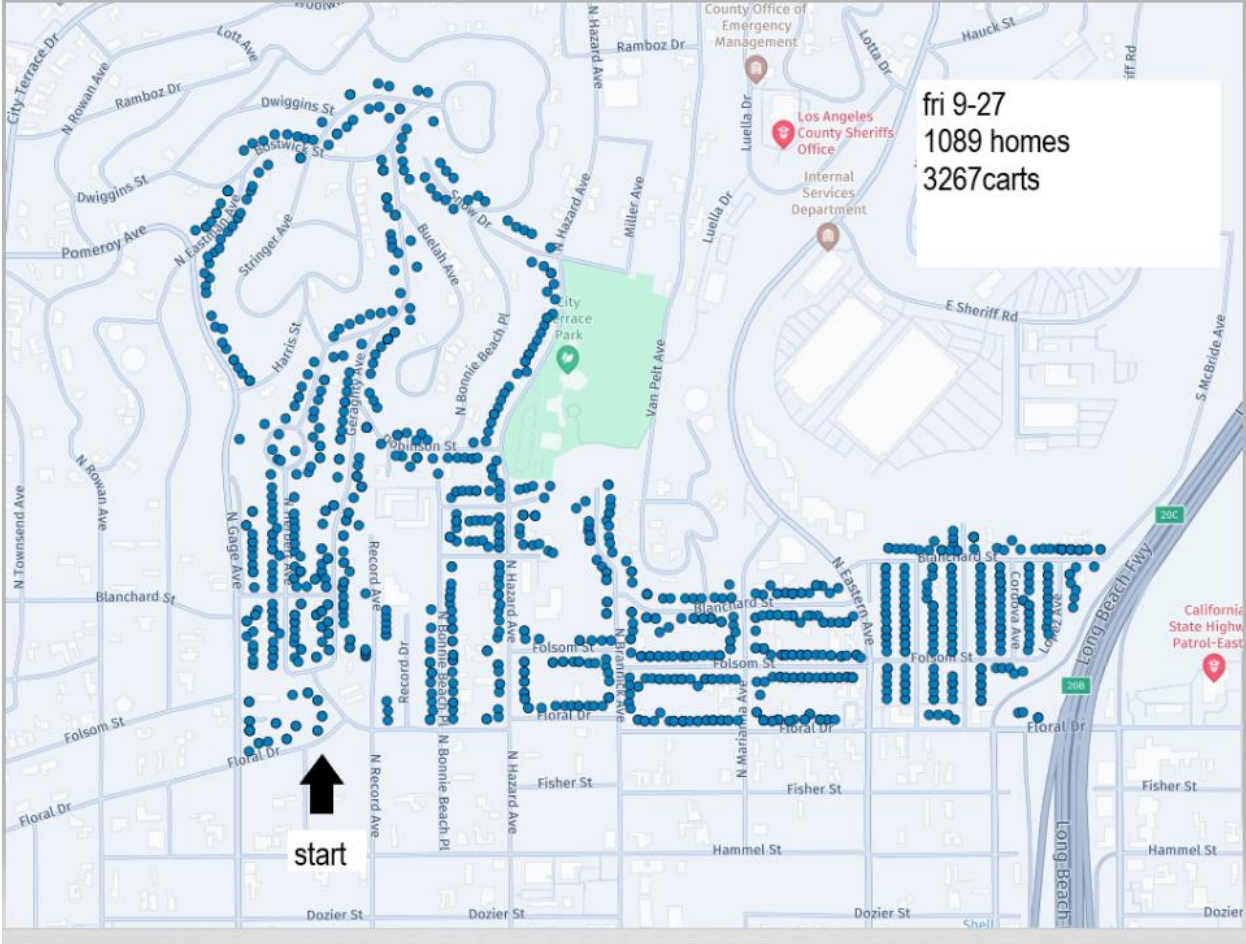

No route, VVS will be making rounds to sweep remainder Republic carts and attend to extra requests.

Friday 10-25-214  
503 homes  
1509 carts

start

Thursday 10-24-24  
546 homes  
1692 carts

Monday 10-21-24  
257 homes  
771 carts

Friday 10-18-24  
841 homes  
2523 carts

Thur 10-17-24  
797 homes  
2391 carts

Mon 10-14-24  
751 homes  
2253 carts

Wed 10-9-24  
765 homes  
2295 carts

start

Tues 10-8-24  
791 homes  
2373 carts

start

Thursday 10-3-24  
1135 homes  
3405 carts

wednesday 10-2-24  
1156 homes  
3468 carts

start

Tuesday 10-1-24  
934 homes  
2802 carts

start

monday 9-30-24

977 homes

2931 cars

start

Monday 9-23  
818 homes  
2454 carts

Friday 9-20-24  
861 homes  
2583 carts

Light blue

Tuesday 9-17-24  
671 homes  
2,013 carts

light blue  

Monday 9-16-24

802 homes

2406 carts