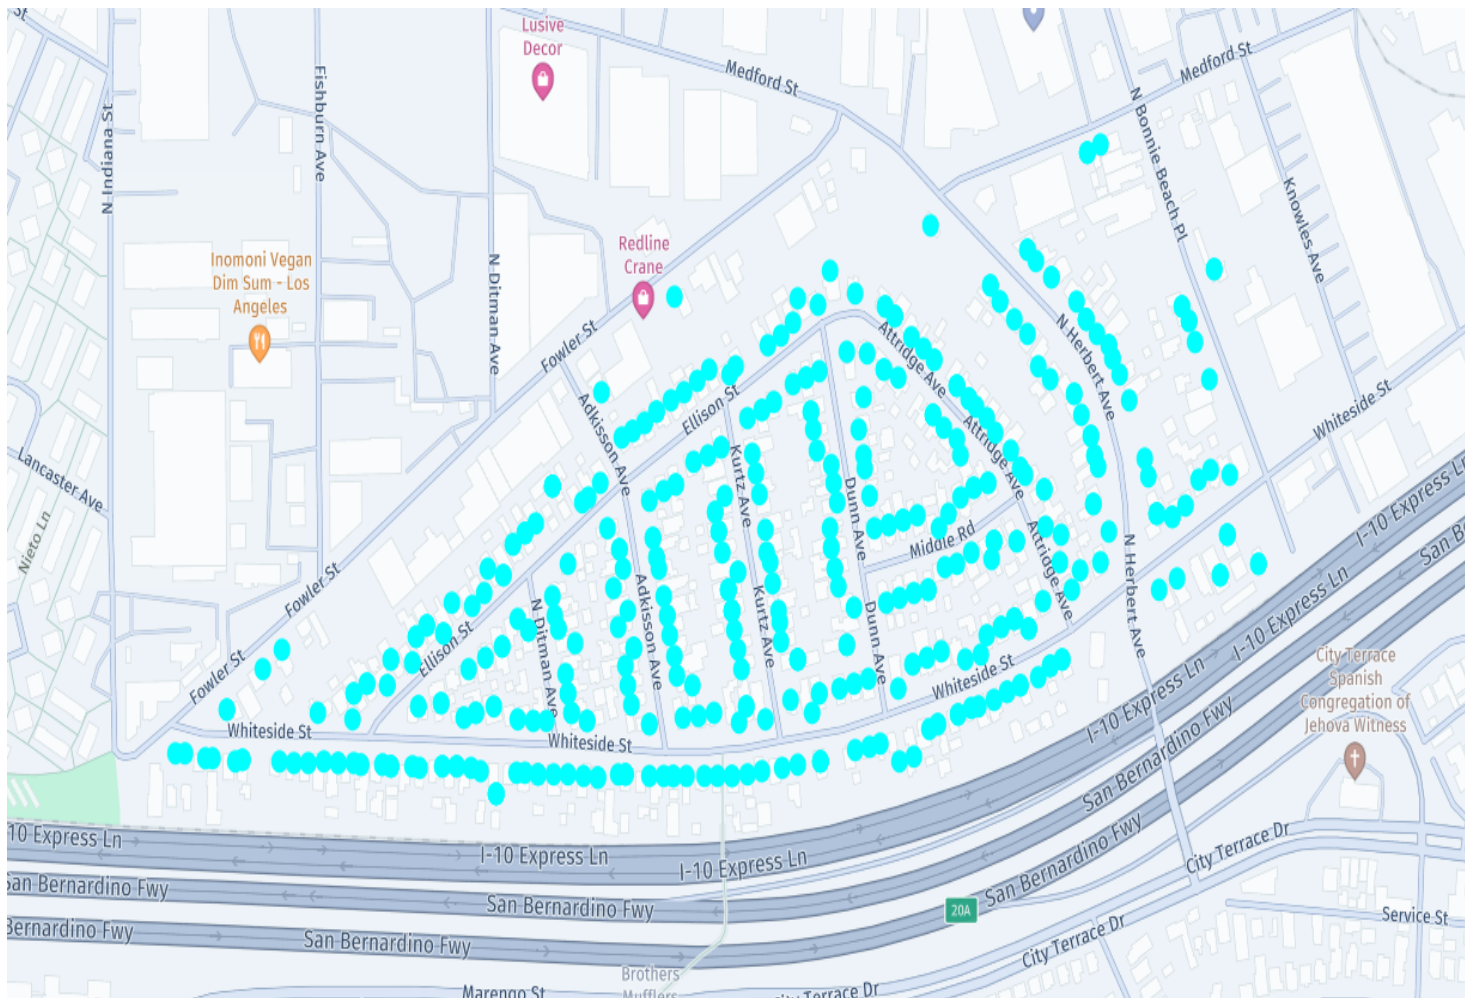

The below maps are shown from upcoming days to past days:

Friday 11/1/24  
324 homes  
972 carts

Thursday 10/31/24  
454 homes  
1362 carts

Wednesday  
524 homes  
Green only

10/30/24

**Monday, 10/28/2024**

No route, VVS will be making rounds to sweep remainder Republic carts and attend to extra requests.

Friday 10-25-214  
503 homes  
1509 carts

start

Thursday 10-24-24  
546 homes  
1692 carts

Monday 10-21-24  
257 homes  
771 carts

Friday 10-18-24  
841 homes  
2523 carts

Thur 10-17-24  
797 homes  
2391 carts

Mon 10-14-24  
751 homes  
2253 carts

Wed 10-9-24  
765 homes  
2295 carts

start

Tues 10-8-24  
791 homes  
2373 carts

start

Thursday 10-3-24  
1135 homes  
3405 carts

Monday 9-23  
818 homes  
2454 carts

Friday 9-20-24  
861 homes  
2583 carts

Light blue

Tuesday 9-17-24  
671 homes  
2,013 carts

light blue  

Monday 9-16-24

802 homes

2406 carts