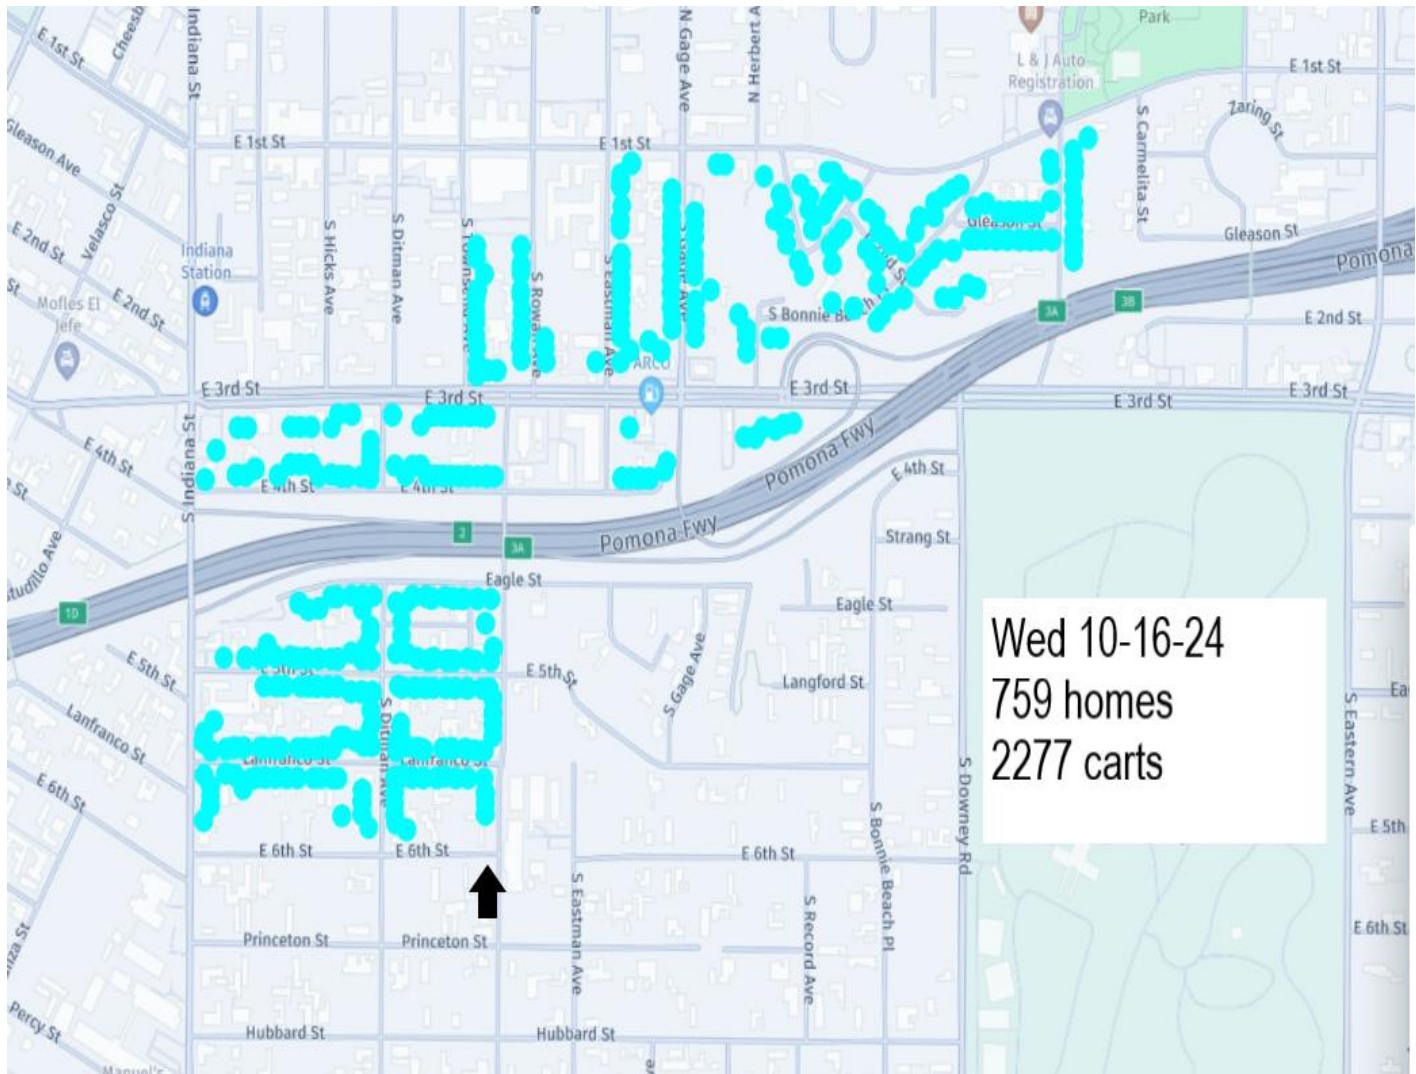

No route, VVS will be making rounds to sweep remainder Republic carts and attend to extra requests.

Friday 10-25-214  
503 homes  
1509 carts

start

Thursday 10-24-24  
546 homes  
1692 carts

Monday 10-21-24  
257 homes  
771 carts

Friday 10-18-24  
841 homes  
2523 carts

Thur 10-17-24  
797 homes  
2391 carts

Mon 10-14-24  
751 homes  
2253 carts

Wed 10-9-24  
765 homes  
2295 carts

start

Tues 10-8-24  
791 homes  
2373 carts

start

Thursday 10-3-24  
1135 homes  
3405 carts

wednesday 10-2-24  
1156 homes  
3468 carts

start

Tuesday 10-1-24  
934 homes  
2802 carts

start

monday 9-30-24

977 homes

2931 cars

start

Monday 9-23  
818 homes  
2454 carts

Friday 9-20-24  
861 homes  
2583 carts

Light blue

Tuesday 9-17-24  
671 homes  
2,013 carts

light blue  

Monday 9-16-24

802 homes

2406 carts