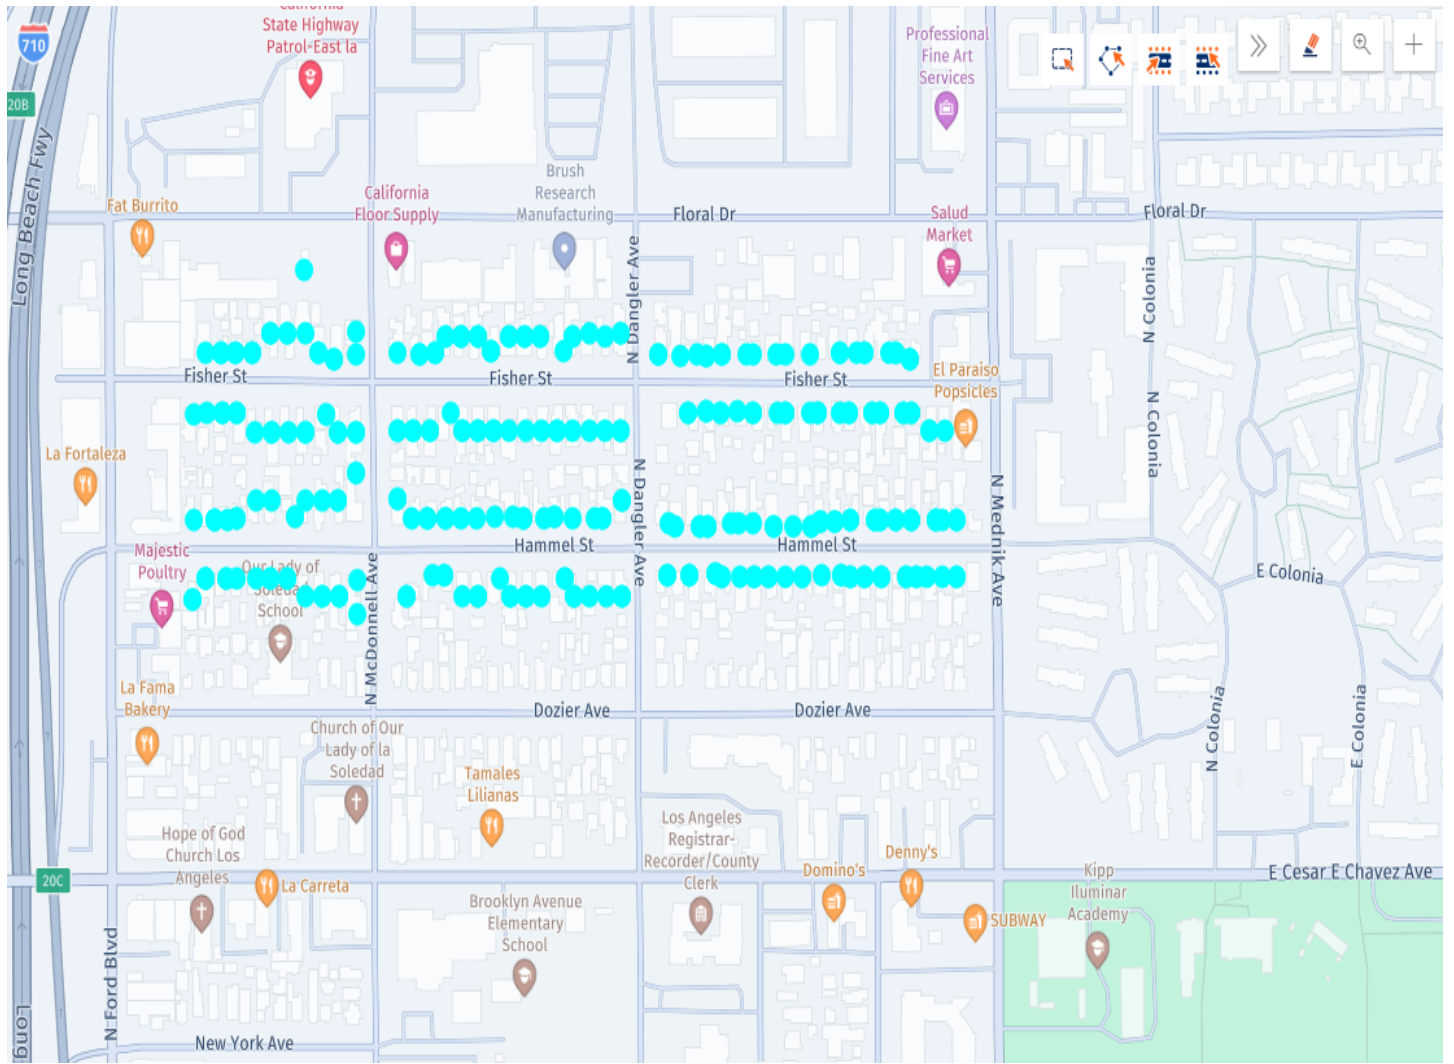

No route, VVS will be making rounds to sweep remainder Republic carts and attend to extra requests.

Friday 10-25-214  
503 homes  
1509 carts

start

Thursday 10-24-24  
546 homes  
1692 carts

Monday 10-21-24  
257 homes  
771 carts

Friday 10-18-24  
841 homes  
2523 carts

Thur 10-17-24  
797 homes  
2391 carts

Mon 10-14-24  
751 homes  
2253 carts

Wed 10-9-24  
765 homes  
2295 carts

start

Tues 10-8-24  
791 homes  
2373 carts

start

Thursday 10-3-24  
1135 homes  
3405 carts

wednesday 10-2-24  
1156 homes  
3468 carts

start

Tuesday 10-1-24  
934 homes  
2802 carts

start

monday 9-30-24

977 homes

2931 cars

start

Monday 9-23  
818 homes  
2454 carts

Friday 9-20-24  
861 homes  
2583 carts

Light blue

Tuesday 9-17-24  
671 homes  
2,013 carts

light blue  

Monday 9-16-24

802 homes

2406 carts