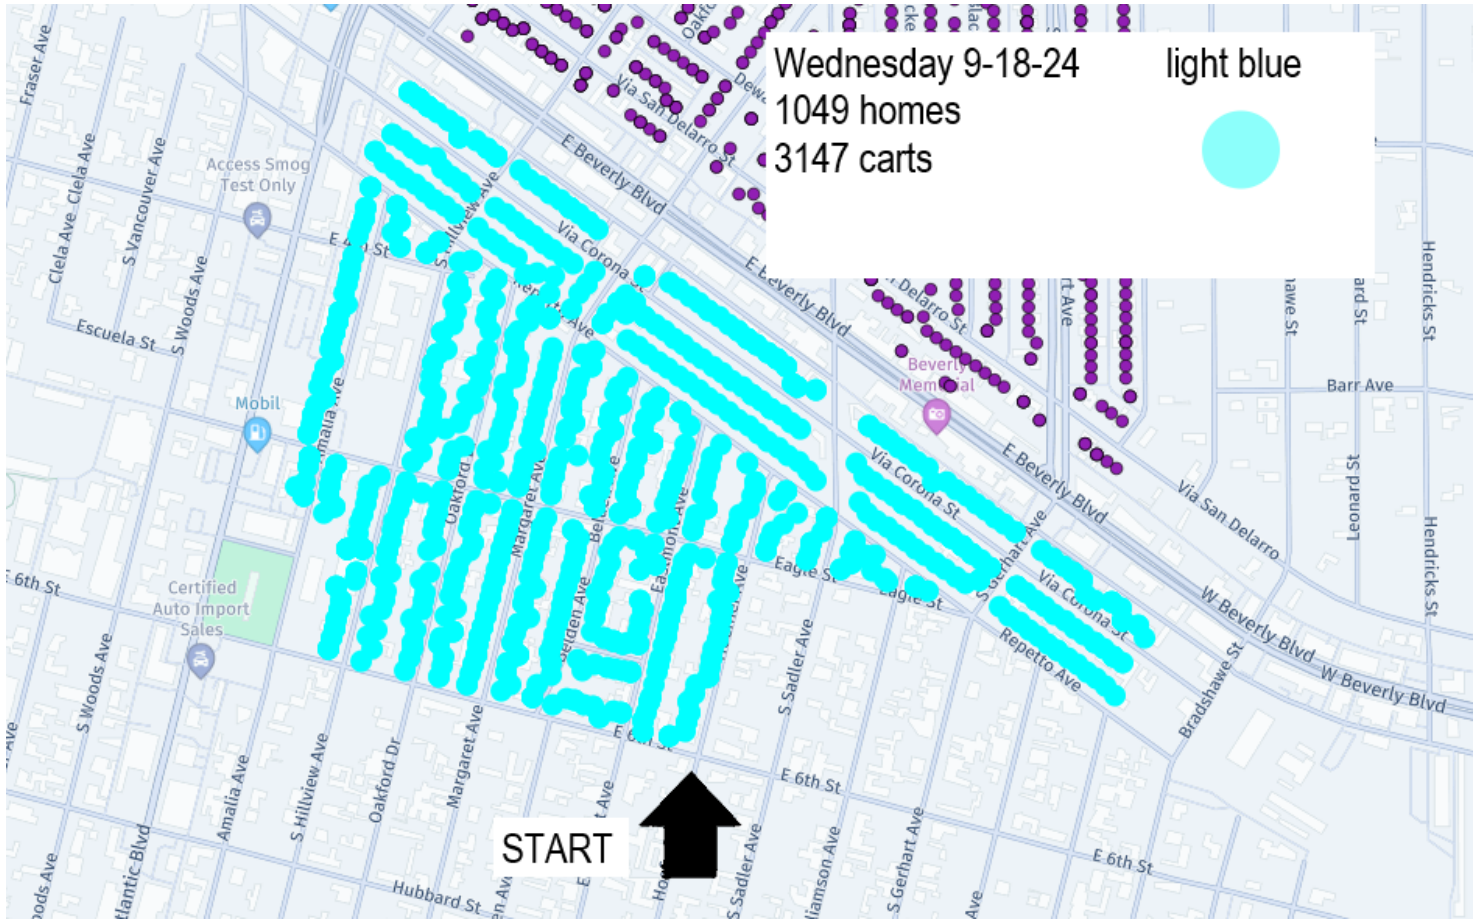

Friday 10-18-24  
841 homes  
2523 carts

Thur 10-17-24  
797 homes  
2391 carts

Mon 10-14-24  
751 homes  
2253 carts

Wed 10-9-24  
765 homes  
2295 carts

start

Tues 10-8-24  
791 homes  
2373 carts

start

Thursday 10-3-24  
1135 homes  
3405 carts

wednesday 10-2-24  
1156 homes  
3468 carts

start

Tuesday 10-1-24  
934 homes  
2802 carts

start

monday 9-30-24

977 homes

2931 cars

start

Monday 9-23  
818 homes  
2454 carts

Friday 9-20-24  
861 homes  
2583 carts

Light blue

Tuesday 9-17-24  
671 homes  
2,013 carts

light blue  

Monday 9-16-24

802 homes

2406 carts

light blue only