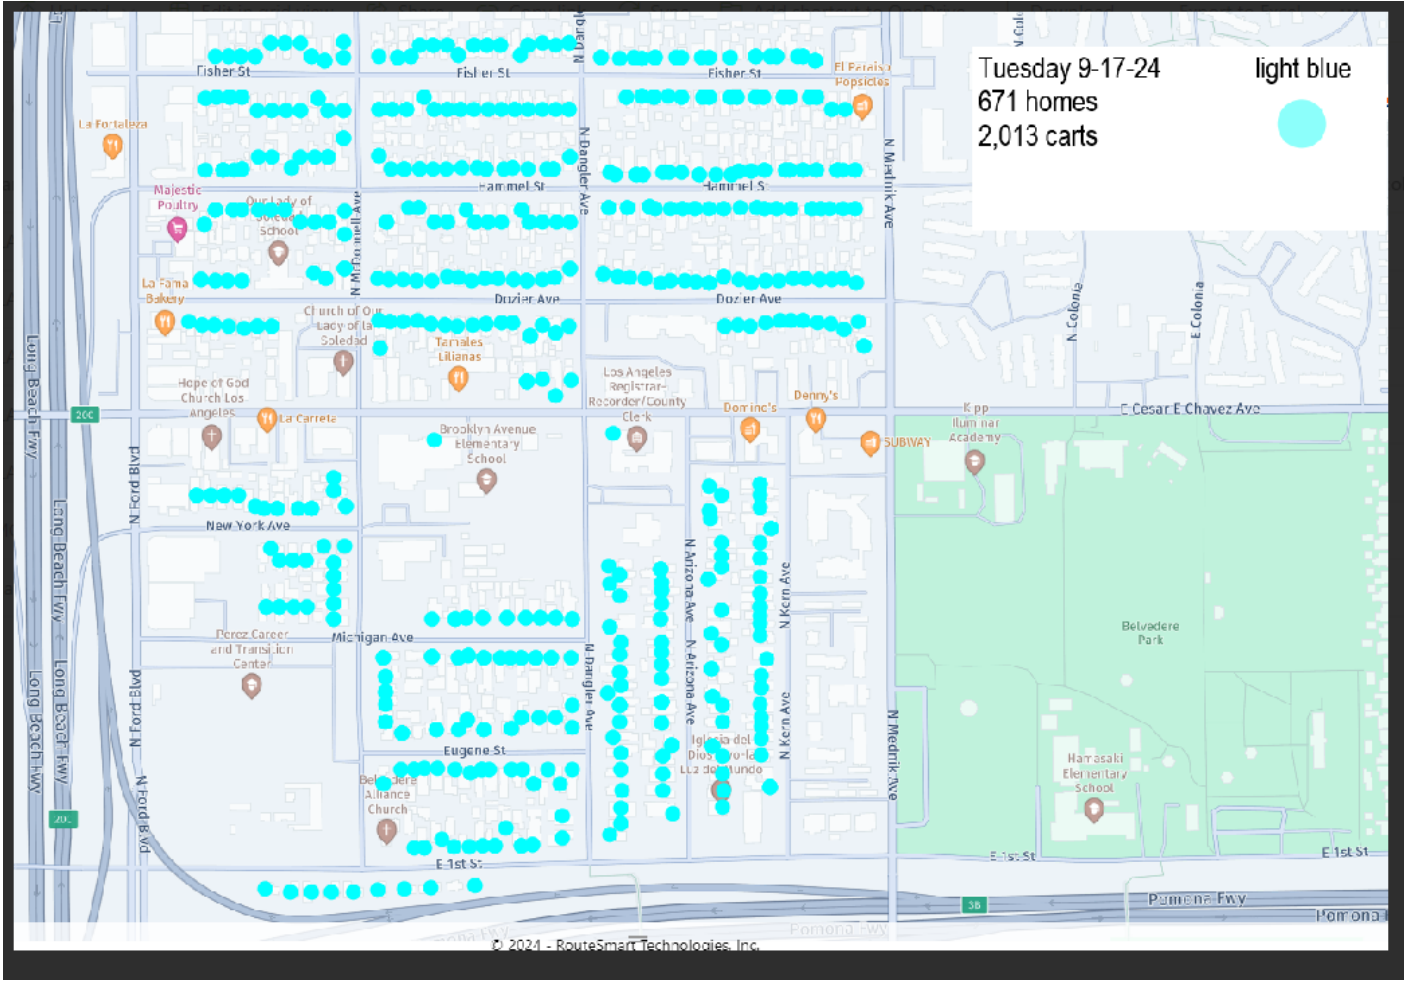

No route, VVS will be making rounds to sweep remainder Republic carts and attend to extra requests.

Friday 10-25-214  
503 homes  
1509 carts

start

Thursday 10-24-24  
546 homes  
1692 carts

Monday 10-21-24  
257 homes  
771 carts

wednesday 10-2-24  
1156 homes  
3468 carts

start

Tuesday 10-1-24  
934 homes  
2802 carts

start

monday 9-30-24

977 homes

2931 cars

start

Monday 9-23  
818 homes  
2454 carts

Friday 9-20-24  
861 homes  
2583 carts

Light blue

Tuesday 9-17-24  
671 homes  
2,013 carts

light blue  

Monday 9-16-24

802 homes

2406 carts

light blue only