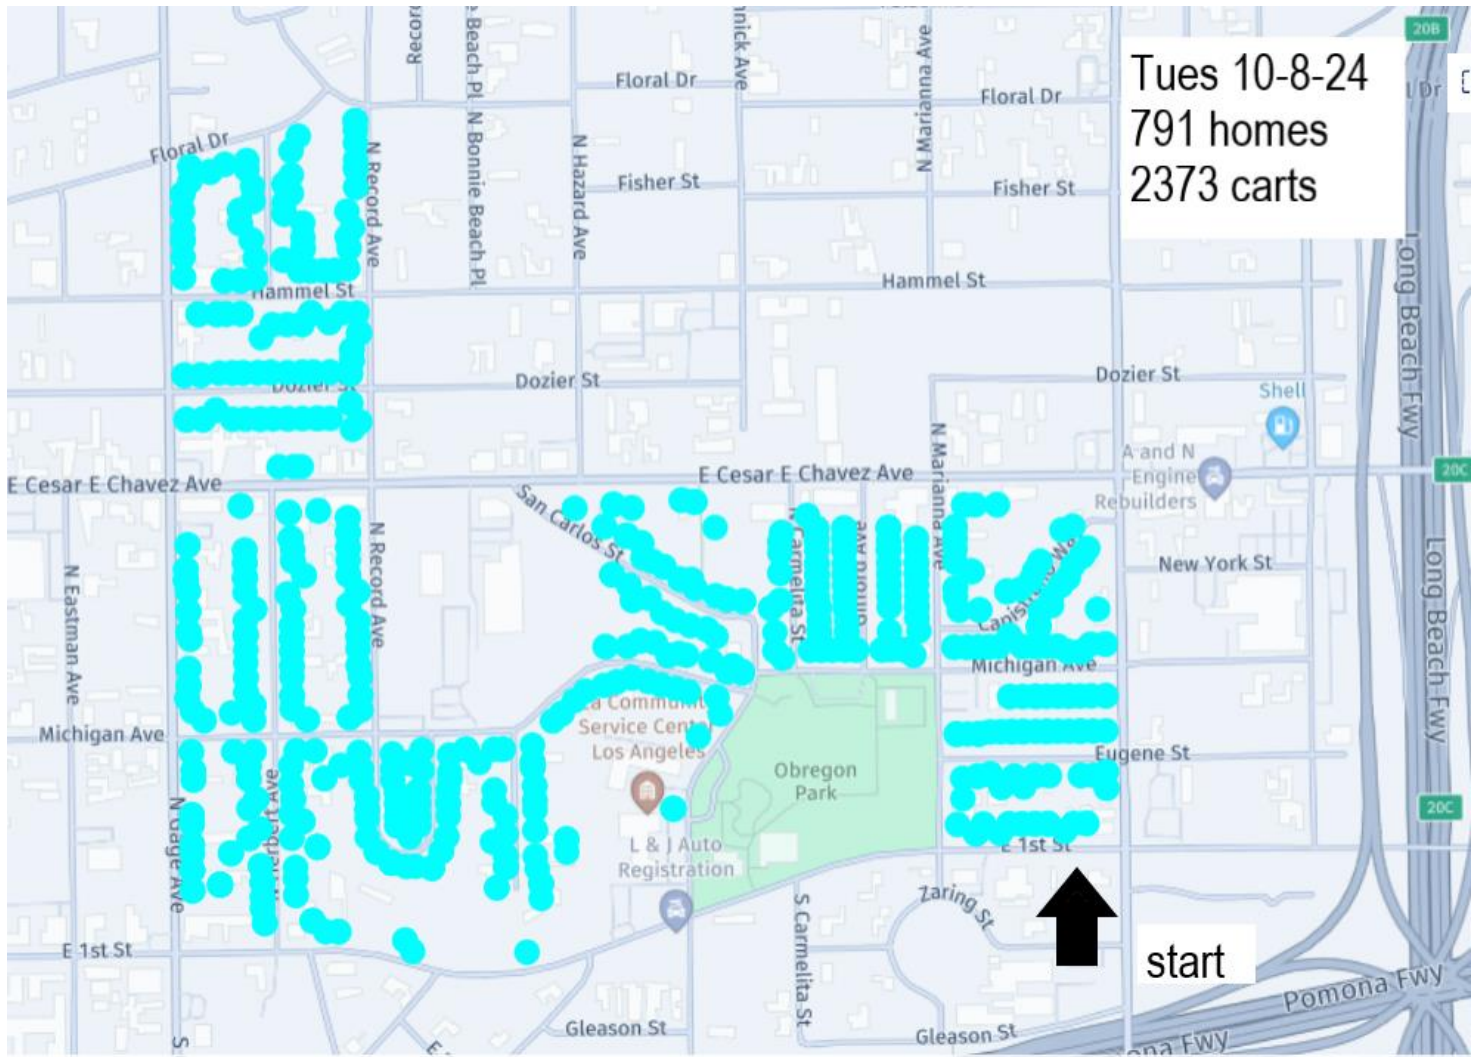

No route, VVS will be making rounds to sweep remainder Republic carts and attend to extra requests.

Friday 10-25-214  
503 homes  
1509 carts

start

Thursday 10-24-24  
546 homes  
1692 carts

Monday 10-21-24  
257 homes  
771 carts

Friday 10-18-24  
841 homes  
2523 carts

Thur 10-17-24  
797 homes  
2391 carts

Mon 10-14-24  
751 homes  
2253 carts

Wed 10-9-24  
765 homes  
2295 carts

start

Tues 10-8-24  
791 homes  
2373 carts

start

Thursday 10-3-24  
1135 homes  
3405 carts

wednesday 10-2-24  
1156 homes  
3468 carts

start

Tuesday 10-1-24  
934 homes  
2802 carts

start

monday 9-30-24

977 homes

2931 cars

start

Monday 9-23  
818 homes  
2454 carts

Friday 9-20-24  
861 homes  
2583 carts

Light blue

Tuesday 9-17-24  
671 homes  
2,013 carts

light blue  

Monday 9-16-24

802 homes

2406 carts