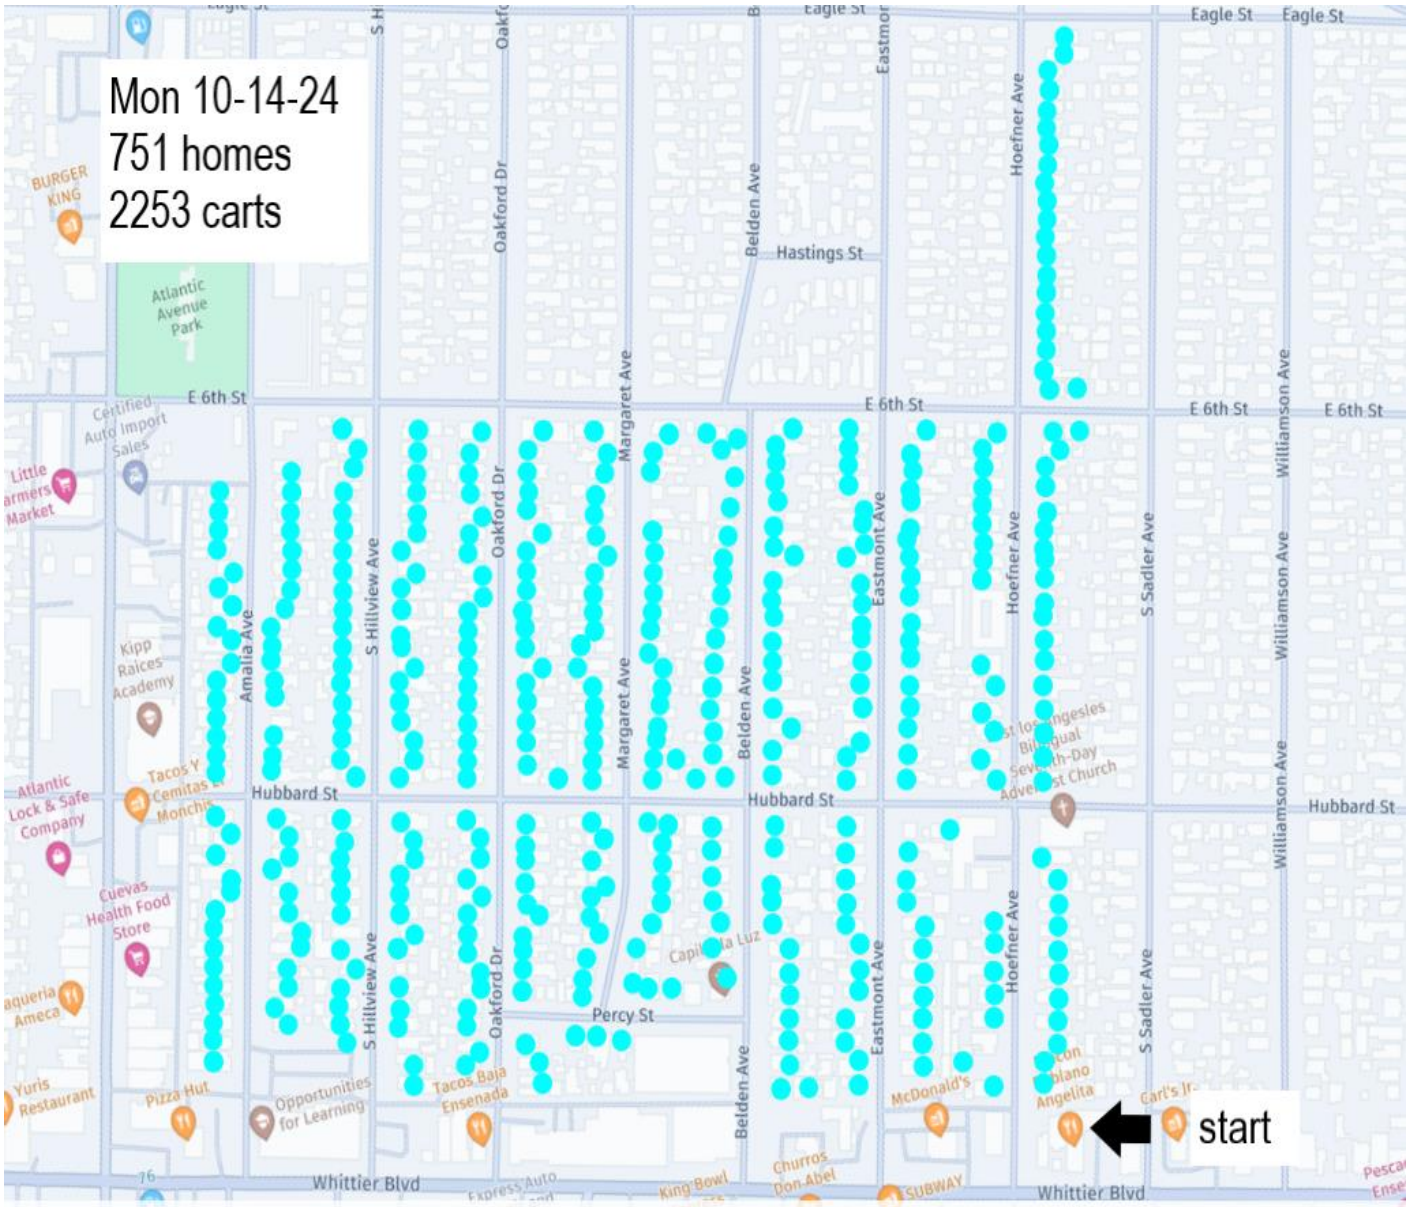

No route, VVS will be making rounds to sweep remainder Republic carts and attend to extra requests.

Friday 10-25-214  
503 homes  
1509 carts

start

Thursday 10-24-24  
546 homes  
1692 carts

Monday 10-21-24  
257 homes  
771 carts

Friday 10-18-24  
841 homes  
2523 carts

Thur 10-17-24  
797 homes  
2391 carts

Mon 10-14-24  
751 homes  
2253 carts

Wed 10-9-24  
765 homes  
2295 carts

start

Tues 10-8-24  
791 homes  
2373 carts

start

Thursday 10-3-24  
1135 homes  
3405 carts

wednesday 10-2-24  
1156 homes  
3468 carts

start

Tuesday 10-1-24  
934 homes  
2802 carts

start

monday 9-30-24

977 homes

2931 cars

start

Monday 9-23  
818 homes  
2454 carts

Friday 9-20-24  
861 homes  
2583 carts

Light blue

Tuesday 9-17-24  
671 homes  
2,013 carts

light blue  

Monday 9-16-24

802 homes

2406 carts