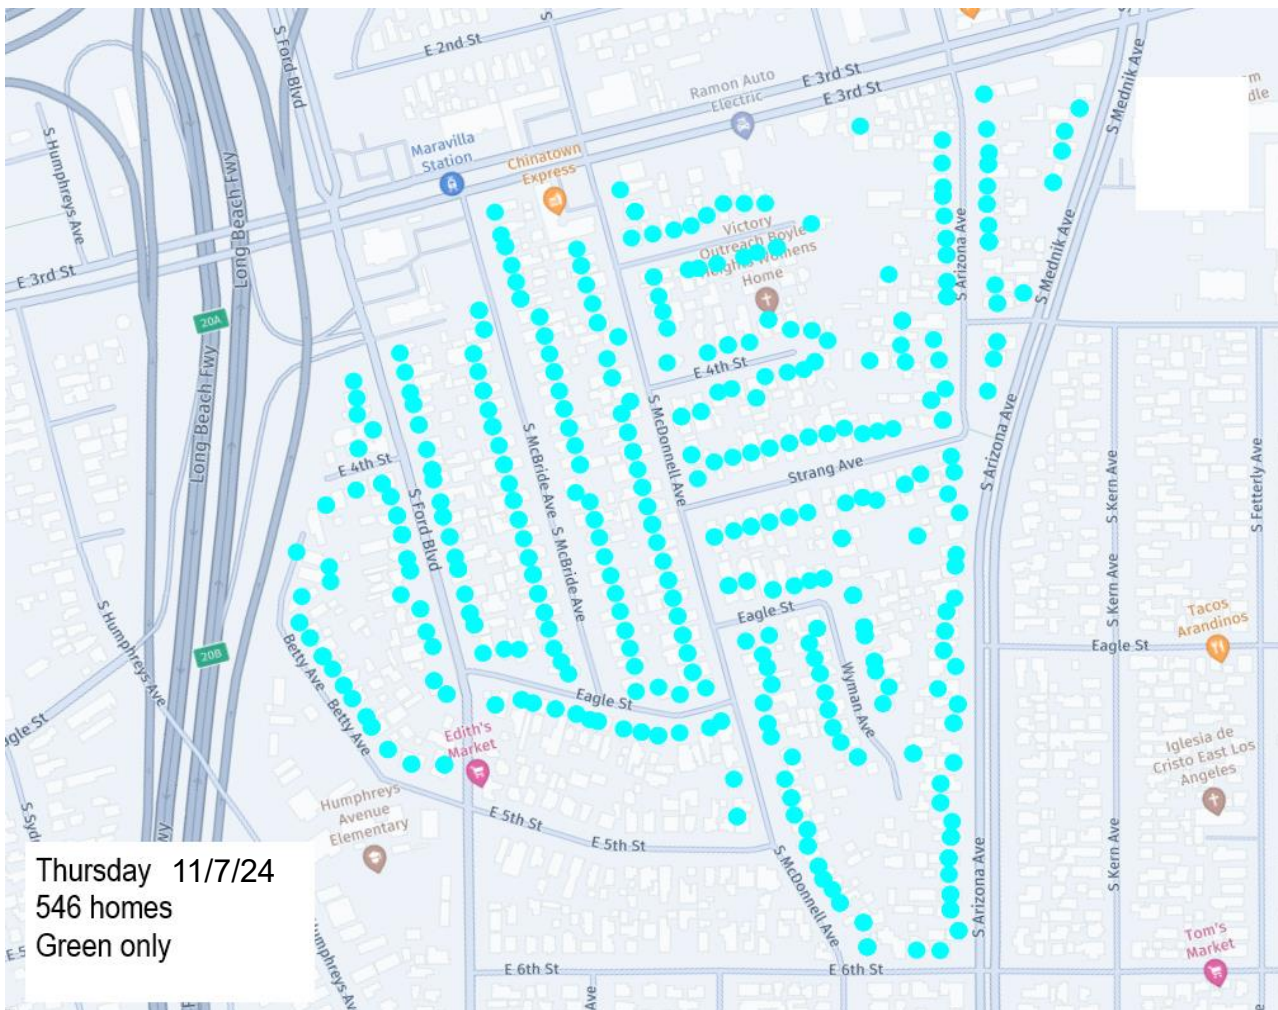

**Community of Unincorporated East Los Angeles**  
**Belvedere Garbage Disposal District (GDD)**  
**Container Exchange Schedule Maps**

Schedules / Maps are finalized around 1 week in advance and are subject to change. Often the cart exchange process can be ahead of schedule for the day and may exchange carts for more homes than are identified on the map. Please place all carts out on your regularly scheduled service day until 6pm and they will be exchanged when it is your turn before November 1<sup>st</sup>.

**\*Please note for Areas 4 and 5, there will be additional blue and green cart exchanges during the week of 11-4 to 11-8.**

- Contact Valley Vista Services at (800) 442-6454 to request extra carts. Same-day service is available.

The below maps are shown from upcoming days to past days:

Friday 11/1/24  
324 homes  
972 carts

Thursday 10/31/24  
454 homes  
1362 carts

Wednesday  
524 homes  
Green only

10/30/24

**Monday, 10/28/2024**

No route, VVS will be making rounds to sweep remainder Republic carts and attend to extra requests.

Friday 10-25-214  
503 homes  
1509 carts

start

Thursday 10-24-24  
546 homes  
1692 carts

Monday 10-21-24  
257 homes  
771 carts