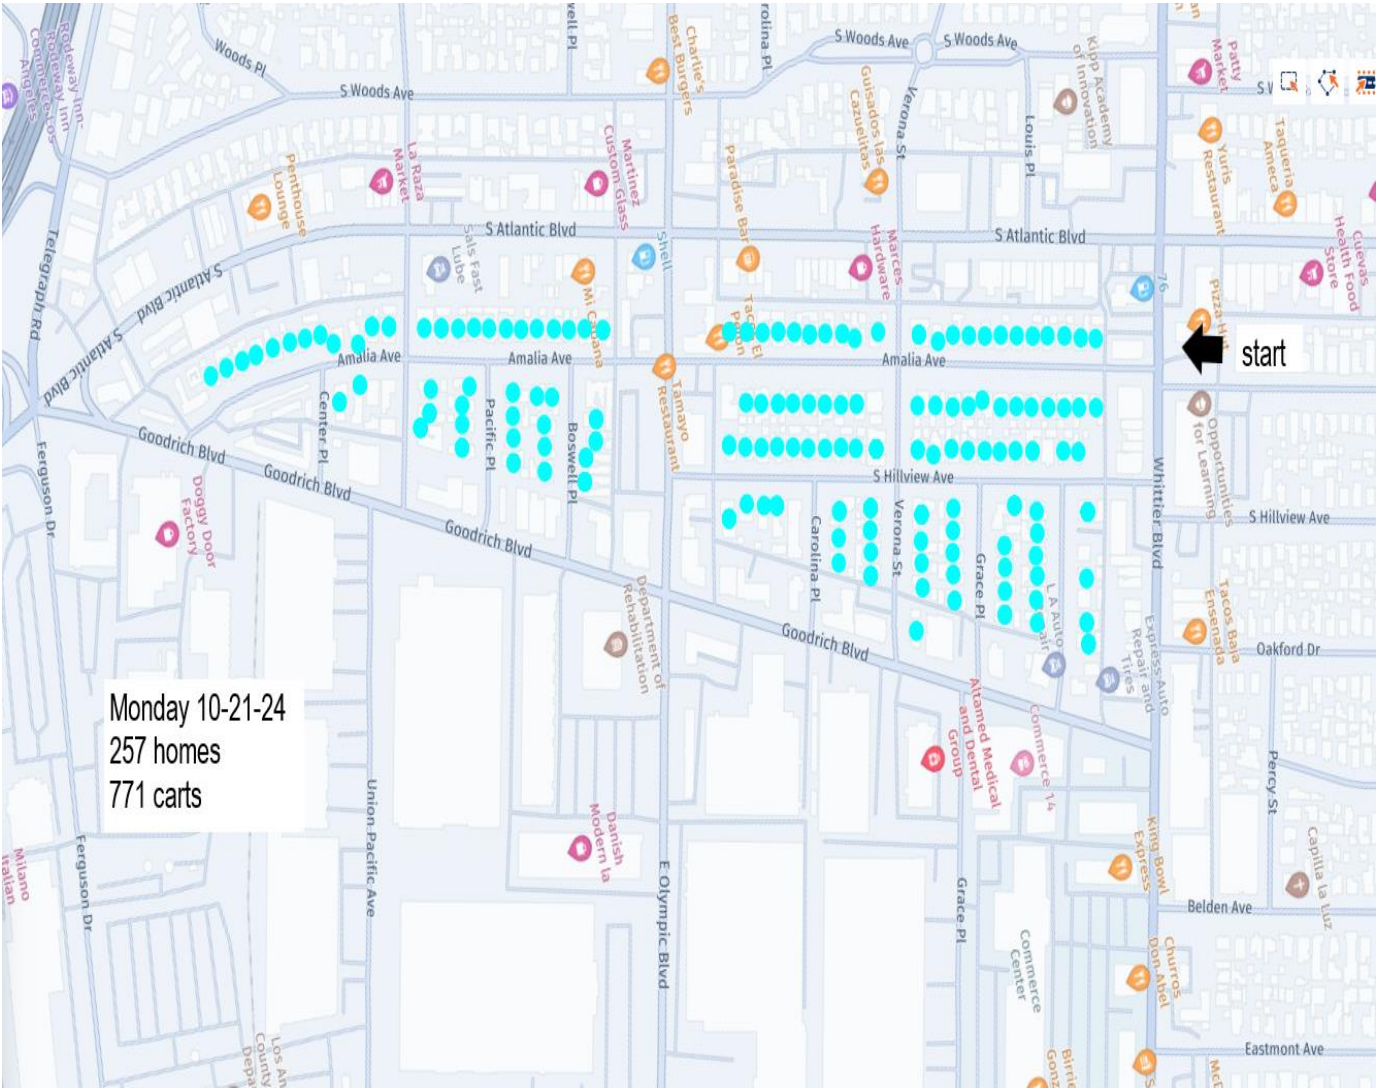

The below maps are shown from upcoming days to past days:

Friday 11/1/24  
324 homes  
972 carts

Thursday 10/31/24  
454 homes  
1362 carts

Wednesday  
524 homes  
Green only

10/30/24

**Monday, 10/28/2024**

No route, VVS will be making rounds to sweep remainder Republic carts and attend to extra requests.

Friday 10-25-214  
503 homes  
1509 carts

start

Thursday 10-24-24  
546 homes  
1692 carts

Monday 10-21-24  
257 homes  
771 carts

Friday 10-18-24  
841 homes  
2523 carts

Thur 10-17-24  
797 homes  
2391 carts

Mon 10-14-24  
751 homes  
2253 carts

Wed 10-9-24  
765 homes  
2295 carts

start

Tues 10-8-24  
791 homes  
2373 carts

start

Thursday 10-3-24  
1135 homes  
3405 carts

Monday 9-23  
818 homes  
2454 carts

Friday 9-20-24  
861 homes  
2583 carts

Light blue

Tuesday 9-17-24  
671 homes  
2,013 carts

light blue  

Monday 9-16-24

802 homes

2406 carts