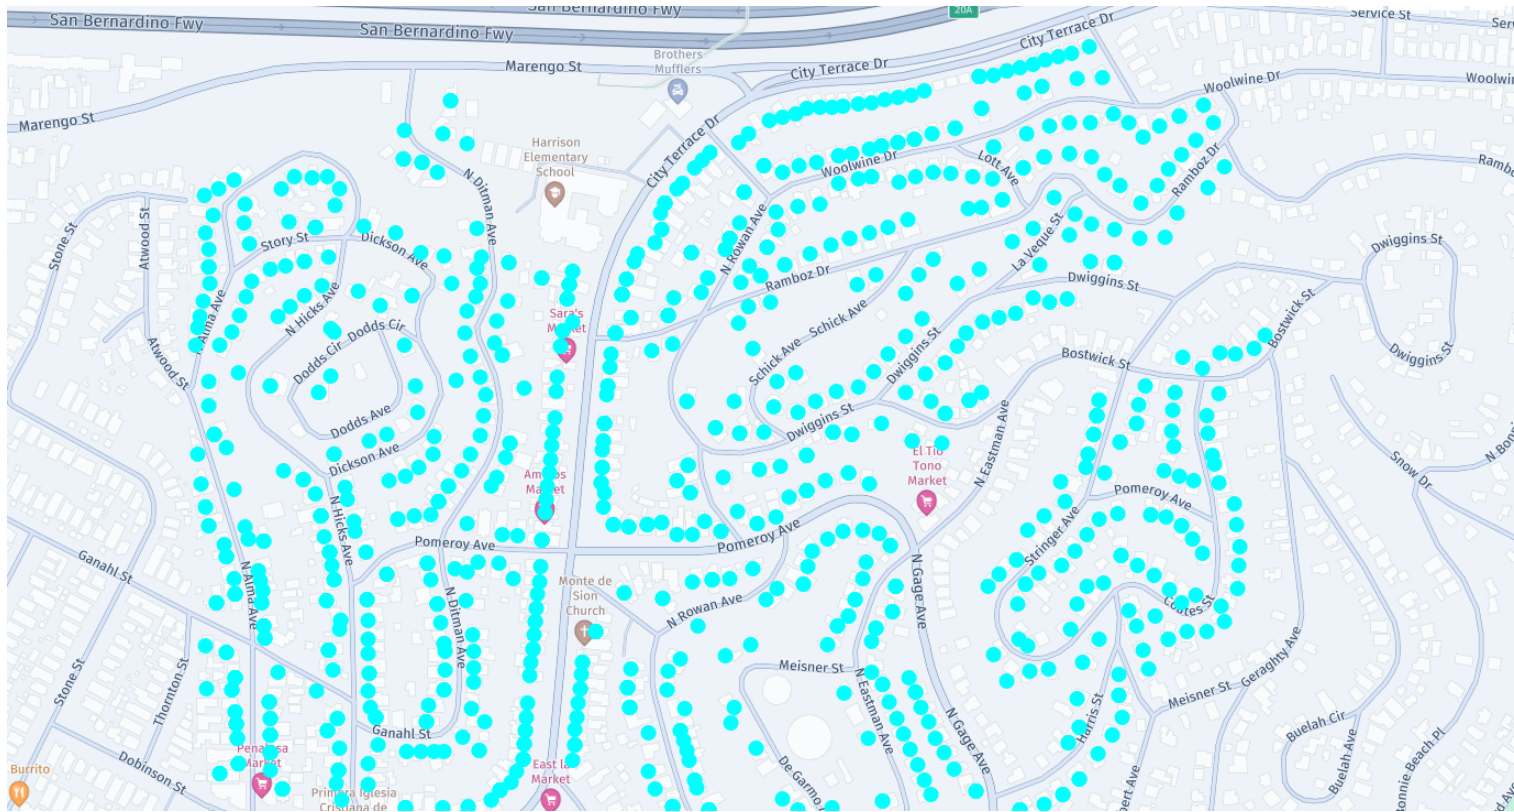

No route, VVS will be making rounds to sweep remainder Republic carts and attend to extra requests.

Friday 10-25-214  
503 homes  
1509 carts

start

Thursday 10-24-24  
546 homes  
1692 carts

Monday 10-21-24  
257 homes  
771 carts

Friday 10-18-24  
841 homes  
2523 carts

Thur 10-17-24  
797 homes  
2391 carts

Mon 10-14-24  
751 homes  
2253 carts

Wed 10-9-24  
765 homes  
2295 carts

start

Tues 10-8-24  
791 homes  
2373 carts

start

Thursday 10-3-24  
1135 homes  
3405 carts

wednesday 10-2-24  
1156 homes  
3468 carts

start

Tuesday 10-1-24  
934 homes  
2802 carts

start

monday 9-30-24

977 homes

2931 cars

start

Monday 9-23  
818 homes  
2454 carts

Friday 9-20-24  
861 homes  
2583 carts

Light blue

Tuesday 9-17-24  
671 homes  
2,013 carts

light blue  

Monday 9-16-24

802 homes

2406 carts