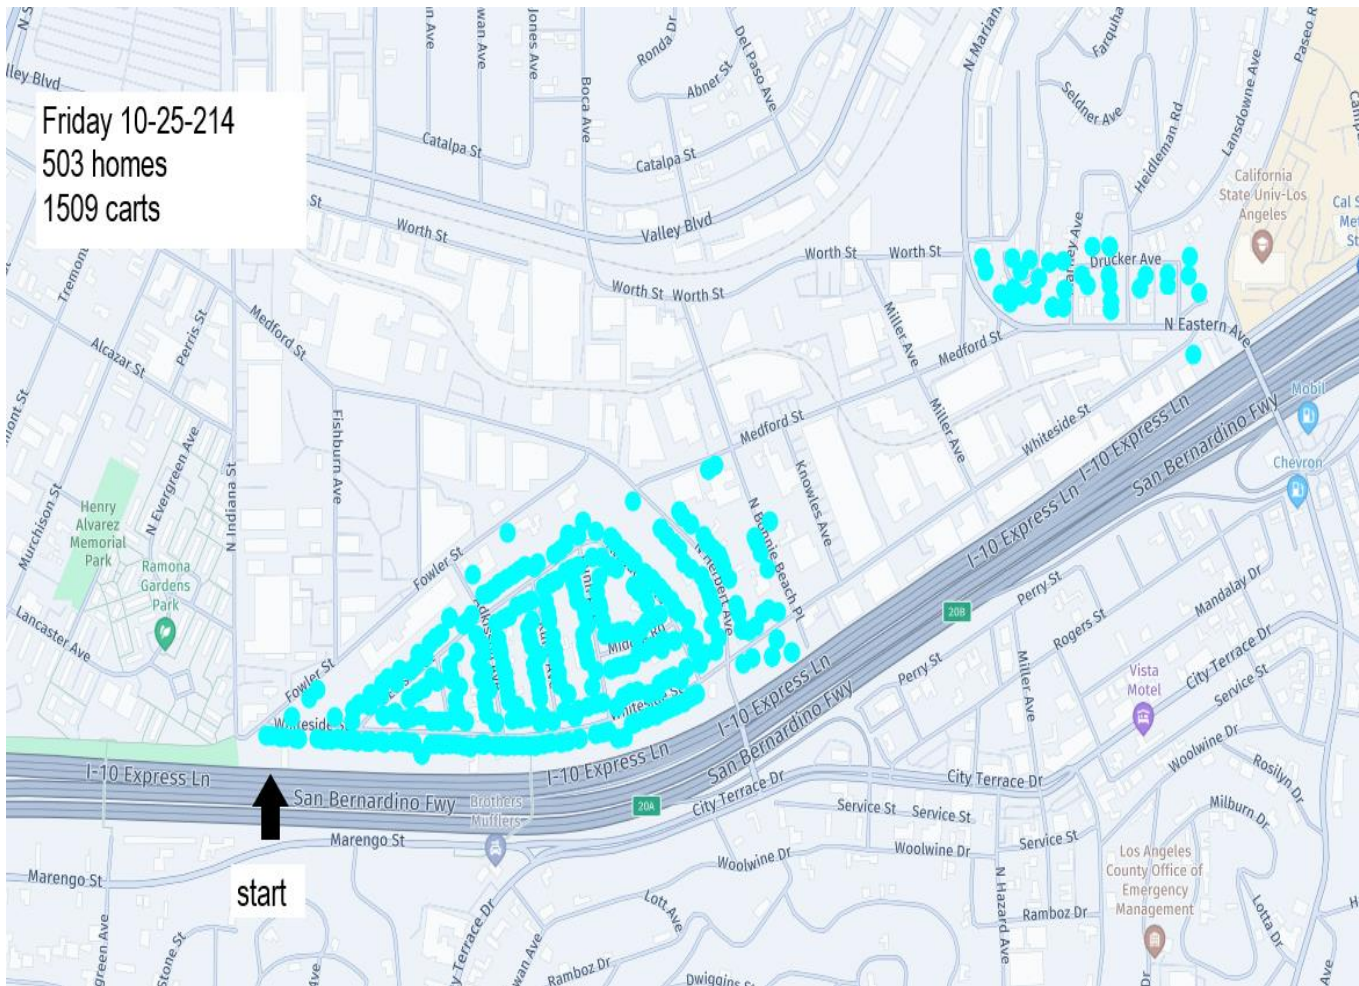

The below maps are shown from upcoming days to past days:

Friday 11/1/24  
324 homes  
972 carts

Thursday 10/31/24  
454 homes  
1362 carts

Wednesday  
524 homes  
Green only

10/30/24

**Monday, 10/28/2024**

No route, VVS will be making rounds to sweep remainder Republic carts and attend to extra requests.

Friday 10-25-214  
503 homes  
1509 carts

start

Thursday 10-24-24  
546 homes  
1692 carts

Monday 10-21-24  
257 homes  
771 carts

Friday 10-18-24  
841 homes  
2523 carts

Thur 10-17-24  
797 homes  
2391 carts

Mon 10-14-24  
751 homes  
2253 carts

Wed 10-9-24  
765 homes  
2295 carts

start

Tues 10-8-24  
791 homes  
2373 carts

start

Thursday 10-3-24  
1135 homes  
3405 carts