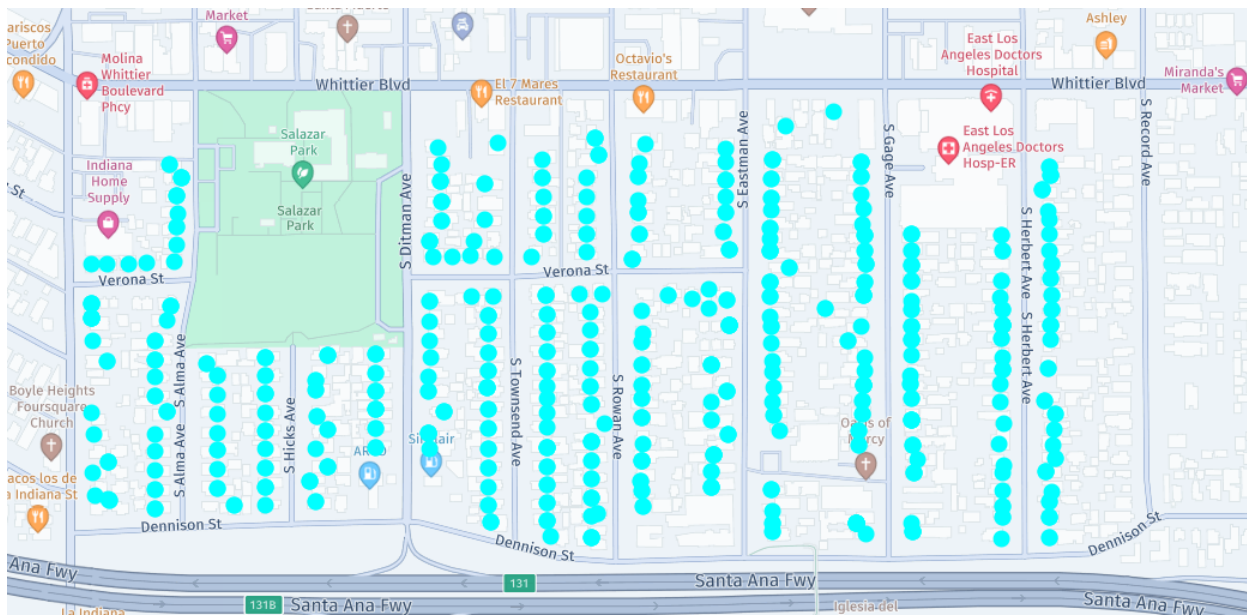

No route, VVS will be making rounds to sweep remainder Republic carts and attend to extra requests.

Friday 10-25-214  
503 homes  
1509 carts

start

Thursday 10-24-24  
546 homes  
1692 carts

Monday 10-21-24  
257 homes  
771 carts

Friday 10-18-24  
841 homes  
2523 carts

Thur 10-17-24  
797 homes  
2391 carts

Mon 10-14-24  
751 homes  
2253 carts

Wed 10-9-24  
765 homes  
2295 carts

start

Tues 10-8-24  
791 homes  
2373 carts

start

Thursday 10-3-24  
1135 homes  
3405 carts

wednesday 10-2-24  
1156 homes  
3468 carts

start

Tuesday 10-1-24  
934 homes  
2802 carts

start

monday 9-30-24

977 homes

2931 cars

start

Monday 9-23  
818 homes  
2454 carts

Friday 9-20-24  
861 homes  
2583 carts

Light blue

Tuesday 9-17-24  
671 homes  
2,013 carts

light blue  

Monday 9-16-24

802 homes

2406 carts