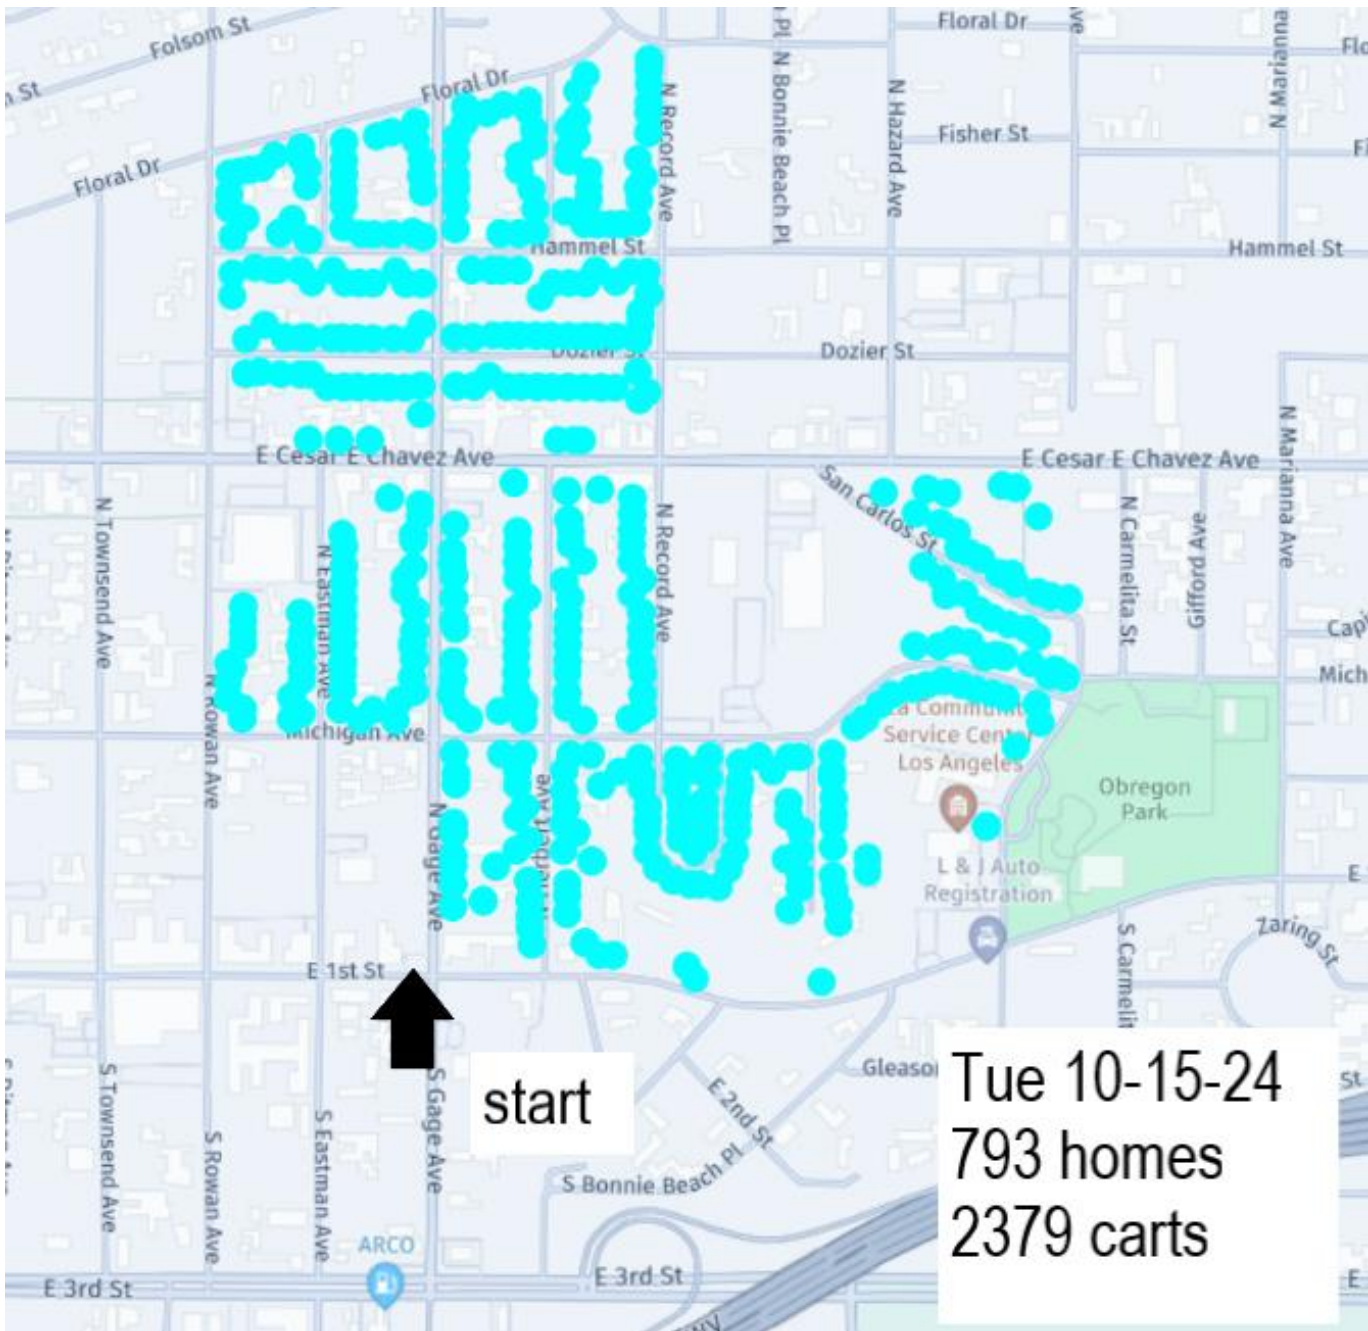

No route, VVS will be making rounds to sweep remainder Republic carts and attend to extra requests.

Friday 10-25-214  
503 homes  
1509 carts

start

Thursday 10-24-24  
546 homes  
1692 carts

Monday 10-21-24  
257 homes  
771 carts

Friday 10-18-24  
841 homes  
2523 carts

Thur 10-17-24  
797 homes  
2391 carts

Mon 10-14-24  
751 homes  
2253 carts

Wed 10-9-24  
765 homes  
2295 carts

start

Tues 10-8-24  
791 homes  
2373 carts

start

Thursday 10-3-24  
1135 homes  
3405 carts

wednesday 10-2-24  
1156 homes  
3468 carts

start

Tuesday 10-1-24  
934 homes  
2802 carts

start

monday 9-30-24

977 homes

2931 cars

start

Monday 9-23  
818 homes  
2454 carts

Friday 9-20-24  
861 homes  
2583 carts

Light blue

Tuesday 9-17-24  
671 homes  
2,013 carts

light blue  

Monday 9-16-24

802 homes

2406 carts