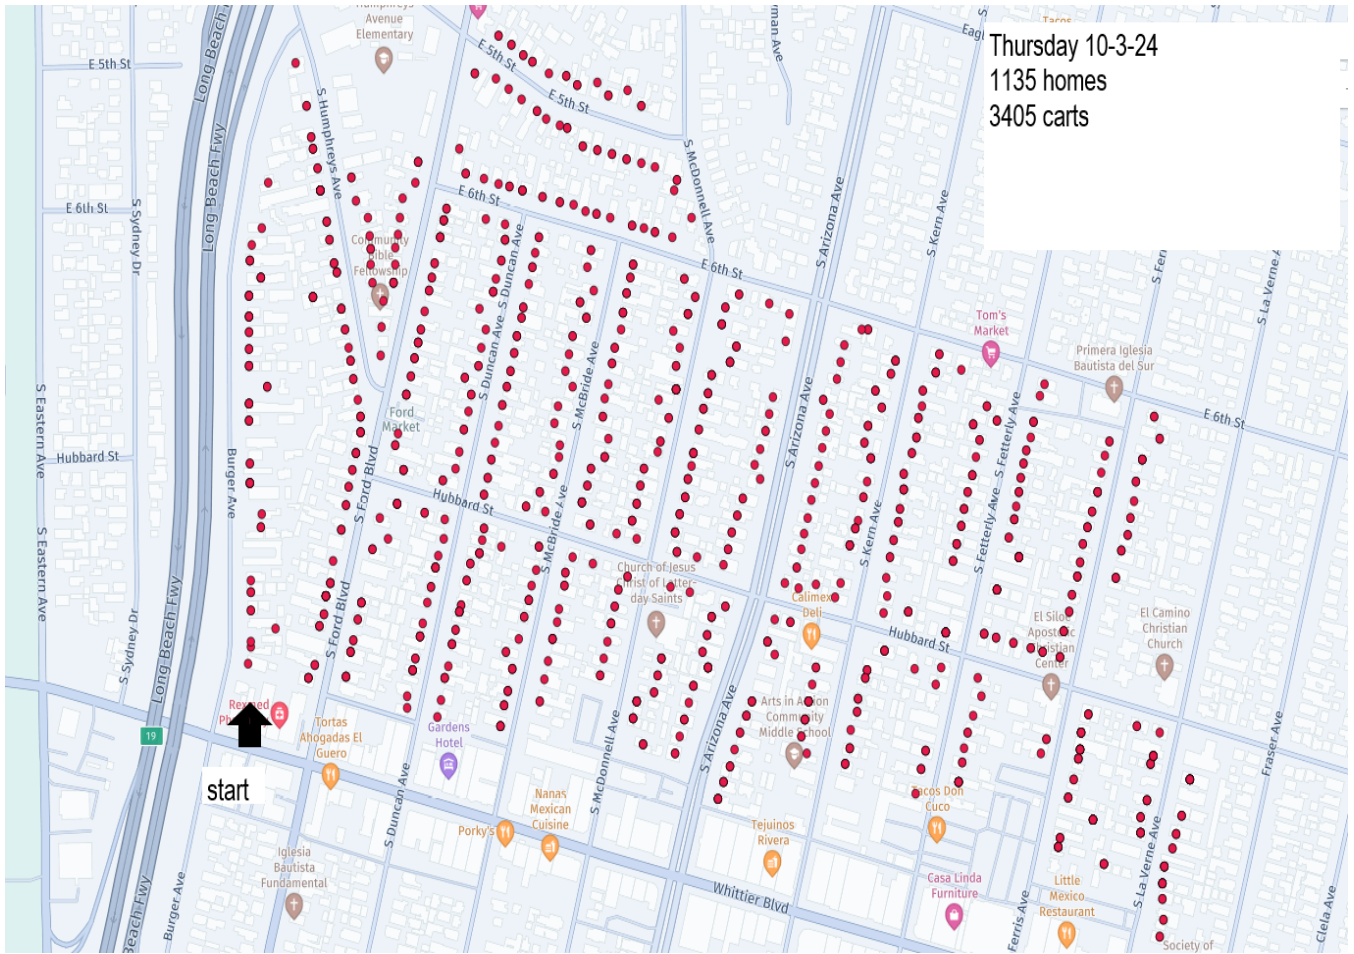

No route, VVS will be making rounds to sweep remainder Republic carts and attend to extra requests.

Friday 10-25-214  
503 homes  
1509 carts

start

Thursday 10-24-24  
546 homes  
1692 carts

Monday 10-21-24  
257 homes  
771 carts

Friday 10-18-24  
841 homes  
2523 carts

Thur 10-17-24  
797 homes  
2391 carts

Mon 10-14-24  
751 homes  
2253 carts

Wed 10-9-24  
765 homes  
2295 carts

start

Tues 10-8-24  
791 homes  
2373 carts

start

Thursday 10-3-24  
1135 homes  
3405 carts

wednesday 10-2-24  
1156 homes  
3468 carts

start

Tuesday 10-1-24  
934 homes  
2802 carts

start

monday 9-30-24

977 homes

2931 cars

start

Monday 9-23  
818 homes  
2454 carts

Friday 9-20-24  
861 homes  
2583 carts

Light blue

Tuesday 9-17-24  
671 homes  
2,013 carts

light blue  

Monday 9-16-24

802 homes

2406 carts