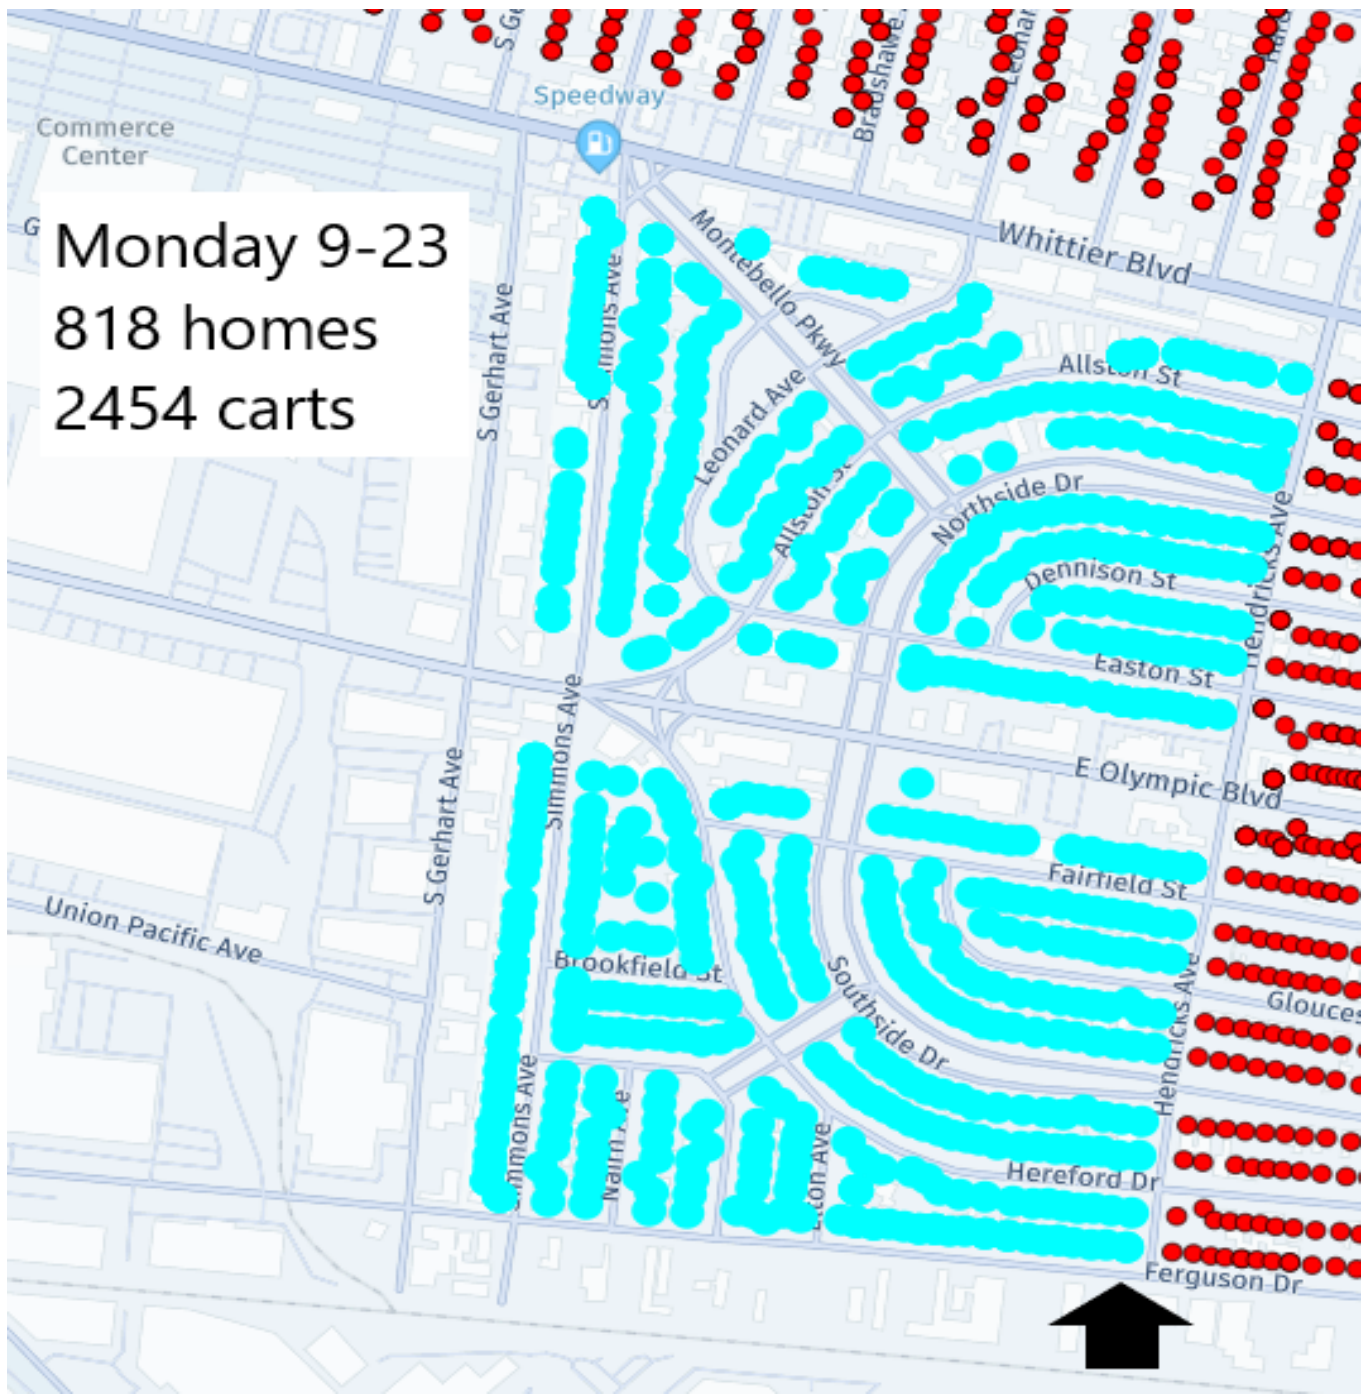

No route, VVS will be making rounds to sweep remainder Republic carts and attend to extra requests.

Friday 10-25-214  
503 homes  
1509 carts

start

Thursday 10-24-24  
546 homes  
1692 carts

Monday 10-21-24  
257 homes  
771 carts

Friday 10-18-24  
841 homes  
2523 carts

Thur 10-17-24  
797 homes  
2391 carts

Mon 10-14-24  
751 homes  
2253 carts

Wed 10-9-24  
765 homes  
2295 carts

start

Tues 10-8-24  
791 homes  
2373 carts

start

Thursday 10-3-24  
1135 homes  
3405 carts

wednesday 10-2-24  
1156 homes  
3468 carts

start

Tuesday 10-1-24  
934 homes  
2802 carts

start

monday 9-30-24

977 homes

2931 cars

start

Monday 9-23  
818 homes  
2454 carts

Friday 9-20-24  
861 homes  
2583 carts

Light blue

Tuesday 9-17-24  
671 homes  
2,013 carts

light blue  

Monday 9-16-24

802 homes

2406 carts