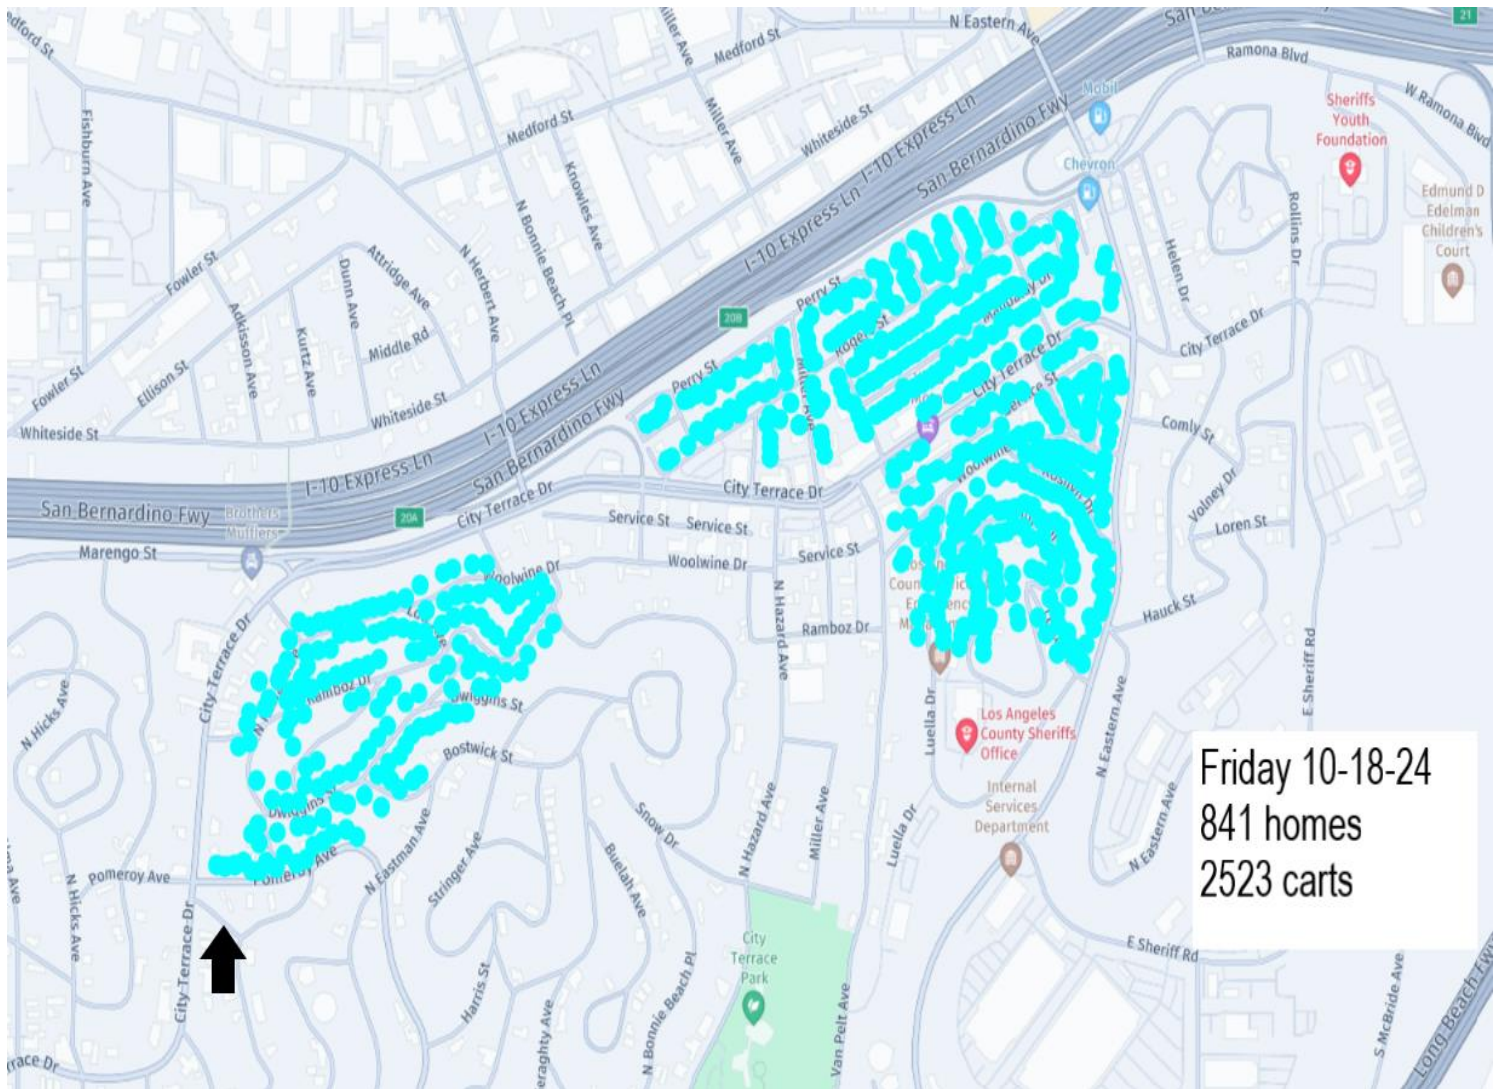

The below maps are shown from upcoming days to past days:

Friday 11/1/24  
324 homes  
972 carts

Thursday 10/31/24  
454 homes  
1362 carts

Wednesday  
524 homes  
Green only

10/30/24

**Monday, 10/28/2024**

No route, VVS will be making rounds to sweep remainder Republic carts and attend to extra requests.

Friday 10-25-214  
503 homes  
1509 carts

start

Thursday 10-24-24  
546 homes  
1692 carts

Monday 10-21-24  
257 homes  
771 carts

Friday 10-18-24  
841 homes  
2523 carts

Thur 10-17-24  
797 homes  
2391 carts

Mon 10-14-24  
751 homes  
2253 carts

Wed 10-9-24  
765 homes  
2295 carts

start

Tues 10-8-24  
791 homes  
2373 carts

start

Thursday 10-3-24  
1135 homes  
3405 carts

Monday 9-23  
818 homes  
2454 carts

Friday 9-20-24  
861 homes  
2583 carts

Light blue

Tuesday 9-17-24  
671 homes  
2,013 carts

light blue  

Monday 9-16-24

802 homes

2406 carts