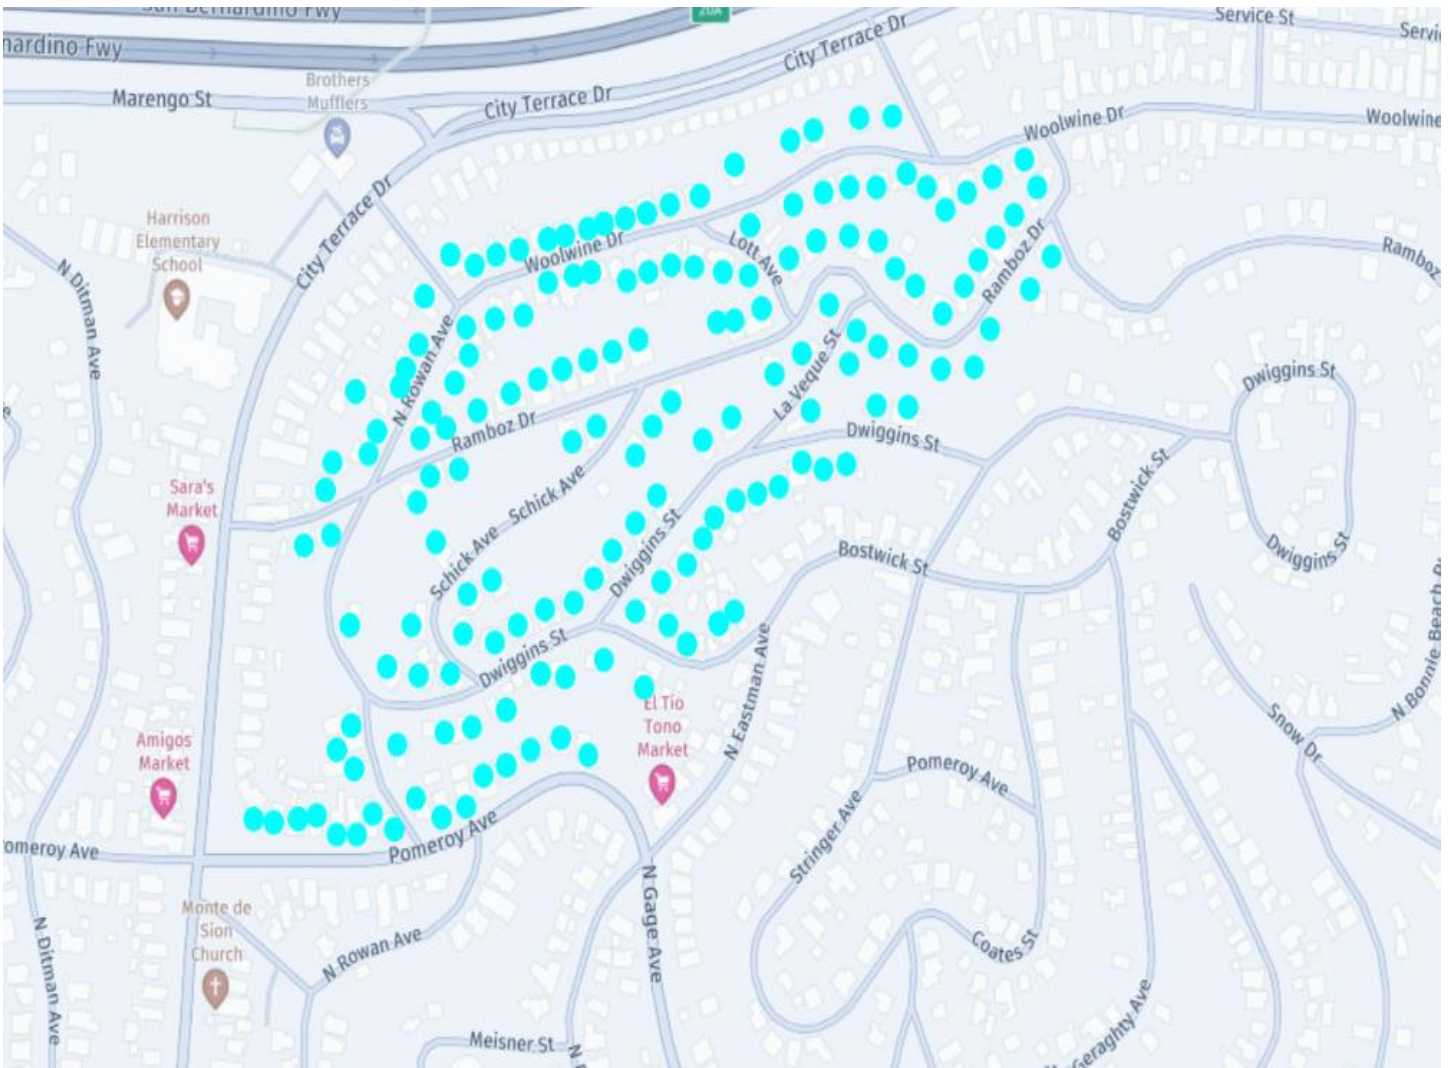

The below maps are shown from upcoming days to past days:

Friday 11/1/24  
324 homes  
972 carts

Thursday 10/31/24  
454 homes  
1362 carts

Wednesday  
524 homes  
Green only

10/30/24

**Monday, 10/28/2024**

No route, VVS will be making rounds to sweep remainder Republic carts and attend to extra requests.

Friday 10-25-214  
503 homes  
1509 carts

start

Thursday 10-24-24  
546 homes  
1692 carts

Monday 10-21-24  
257 homes  
771 carts

Friday 10-18-24  
841 homes  
2523 carts

Thur 10-17-24  
797 homes  
2391 carts

Mon 10-14-24  
751 homes  
2253 carts

Wed 10-9-24  
765 homes  
2295 carts

start

Tues 10-8-24  
791 homes  
2373 carts

start

Thursday 10-3-24  
1135 homes  
3405 carts

wednesday 10-2-24  
1156 homes  
3468 carts

start

Tuesday 10-1-24  
934 homes  
2802 carts

start

monday 9-30-24

977 homes

2931 cars

start