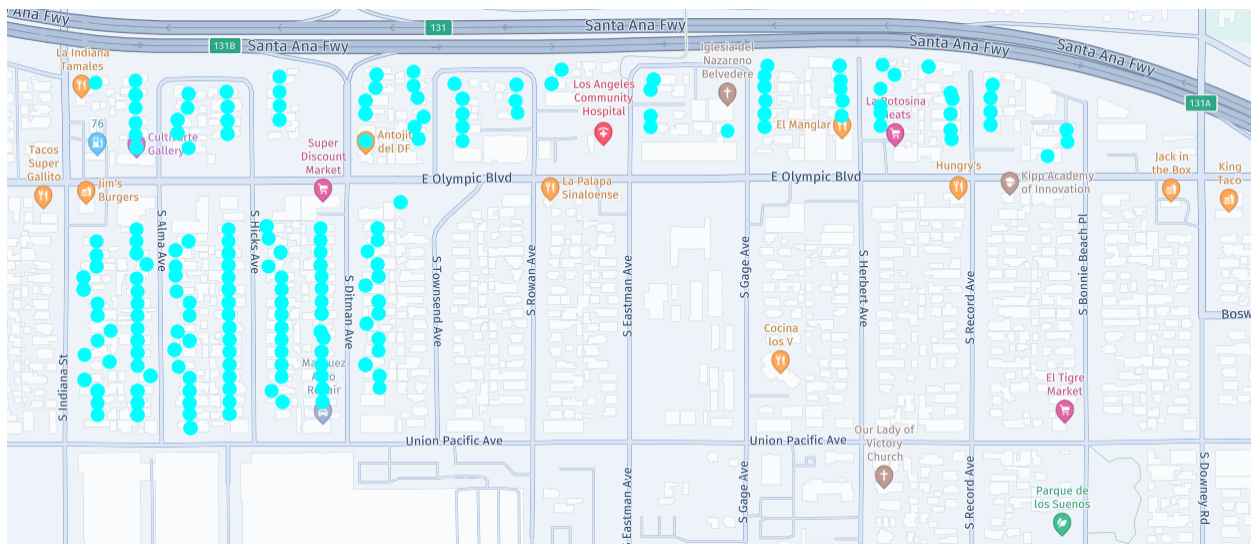

No route, VVS will be making rounds to sweep remainder Republic carts and attend to extra requests.

Friday 10-25-214  
503 homes  
1509 carts

start

Thursday 10-24-24  
546 homes  
1692 carts

Monday 10-21-24  
257 homes  
771 carts

Friday 10-18-24  
841 homes  
2523 carts

Thur 10-17-24  
797 homes  
2391 carts

Mon 10-14-24  
751 homes  
2253 carts

Wed 10-9-24  
765 homes  
2295 carts

start

Tues 10-8-24  
791 homes  
2373 carts

start

Thursday 10-3-24  
1135 homes  
3405 carts

wednesday 10-2-24  
1156 homes  
3468 carts

start

Tuesday 10-1-24  
934 homes  
2802 carts

start

monday 9-30-24

977 homes

2931 cars

start

Monday 9-23  
818 homes  
2454 carts

Friday 9-20-24  
861 homes  
2583 carts

Light blue

Tuesday 9-17-24  
671 homes  
2,013 carts

light blue  

Monday 9-16-24

802 homes

2406 carts