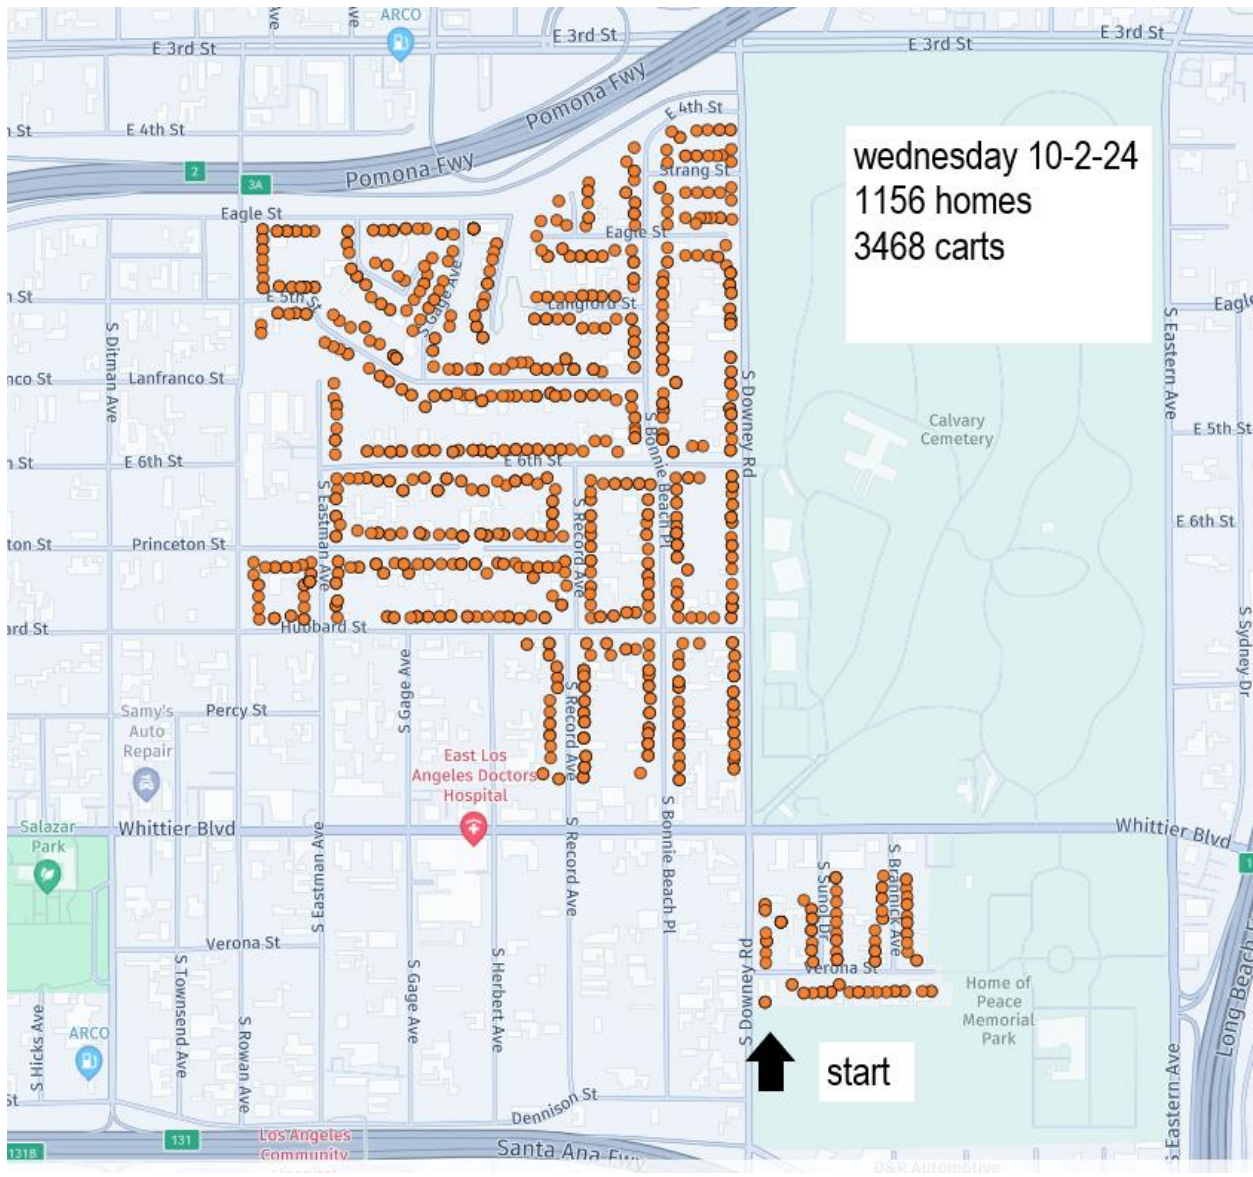

No route, VVS will be making rounds to sweep remainder Republic carts and attend to extra requests.

Friday 10-25-214  
503 homes  
1509 carts

start

Thursday 10-24-24  
546 homes  
1692 carts

Monday 10-21-24  
257 homes  
771 carts

Friday 10-18-24  
841 homes  
2523 carts

Thur 10-17-24  
797 homes  
2391 carts

Mon 10-14-24  
751 homes  
2253 carts

Wed 10-9-24  
765 homes  
2295 carts

start

Tues 10-8-24  
791 homes  
2373 carts

start

Thursday 10-3-24  
1135 homes  
3405 carts

wednesday 10-2-24  
1156 homes  
3468 carts

start

Tuesday 10-1-24  
934 homes  
2802 carts

start

monday 9-30-24

977 homes

2931 cars

start

Monday 9-23  
818 homes  
2454 carts

Friday 9-20-24  
861 homes  
2583 carts

Light blue

Tuesday 9-17-24  
671 homes  
2,013 carts

light blue  

Monday 9-16-24

802 homes

2406 carts