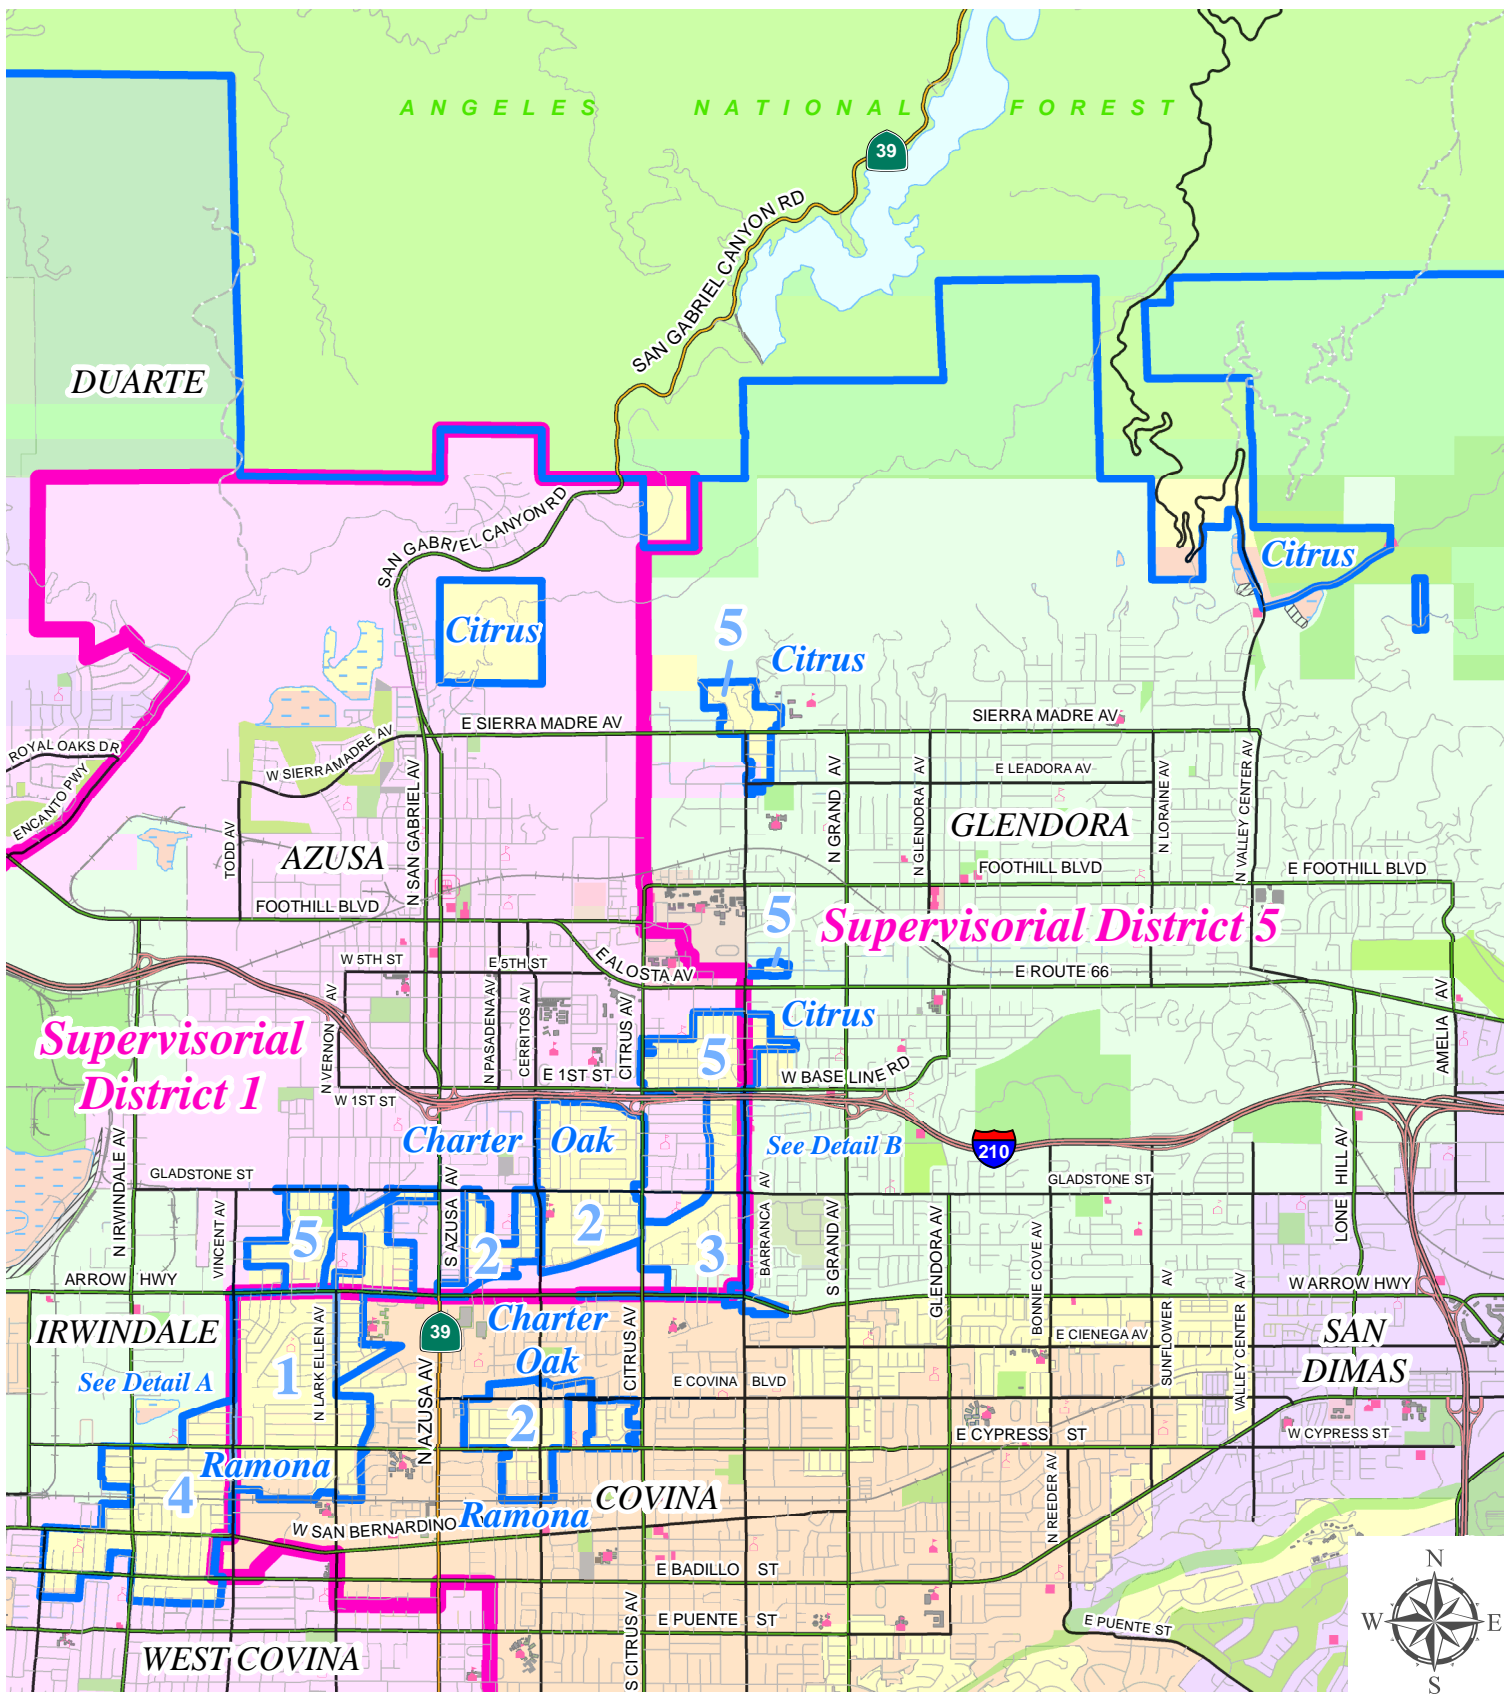

**TRASH
AREA COLLECTION**

- 1 Monday
- 2 Tuesday
- 3 Wednesday
- 4 Thursday
- 5 Friday

*Citrus / Charter Oak / Ramona
Residential Franchise
Trash Collection Schedule*