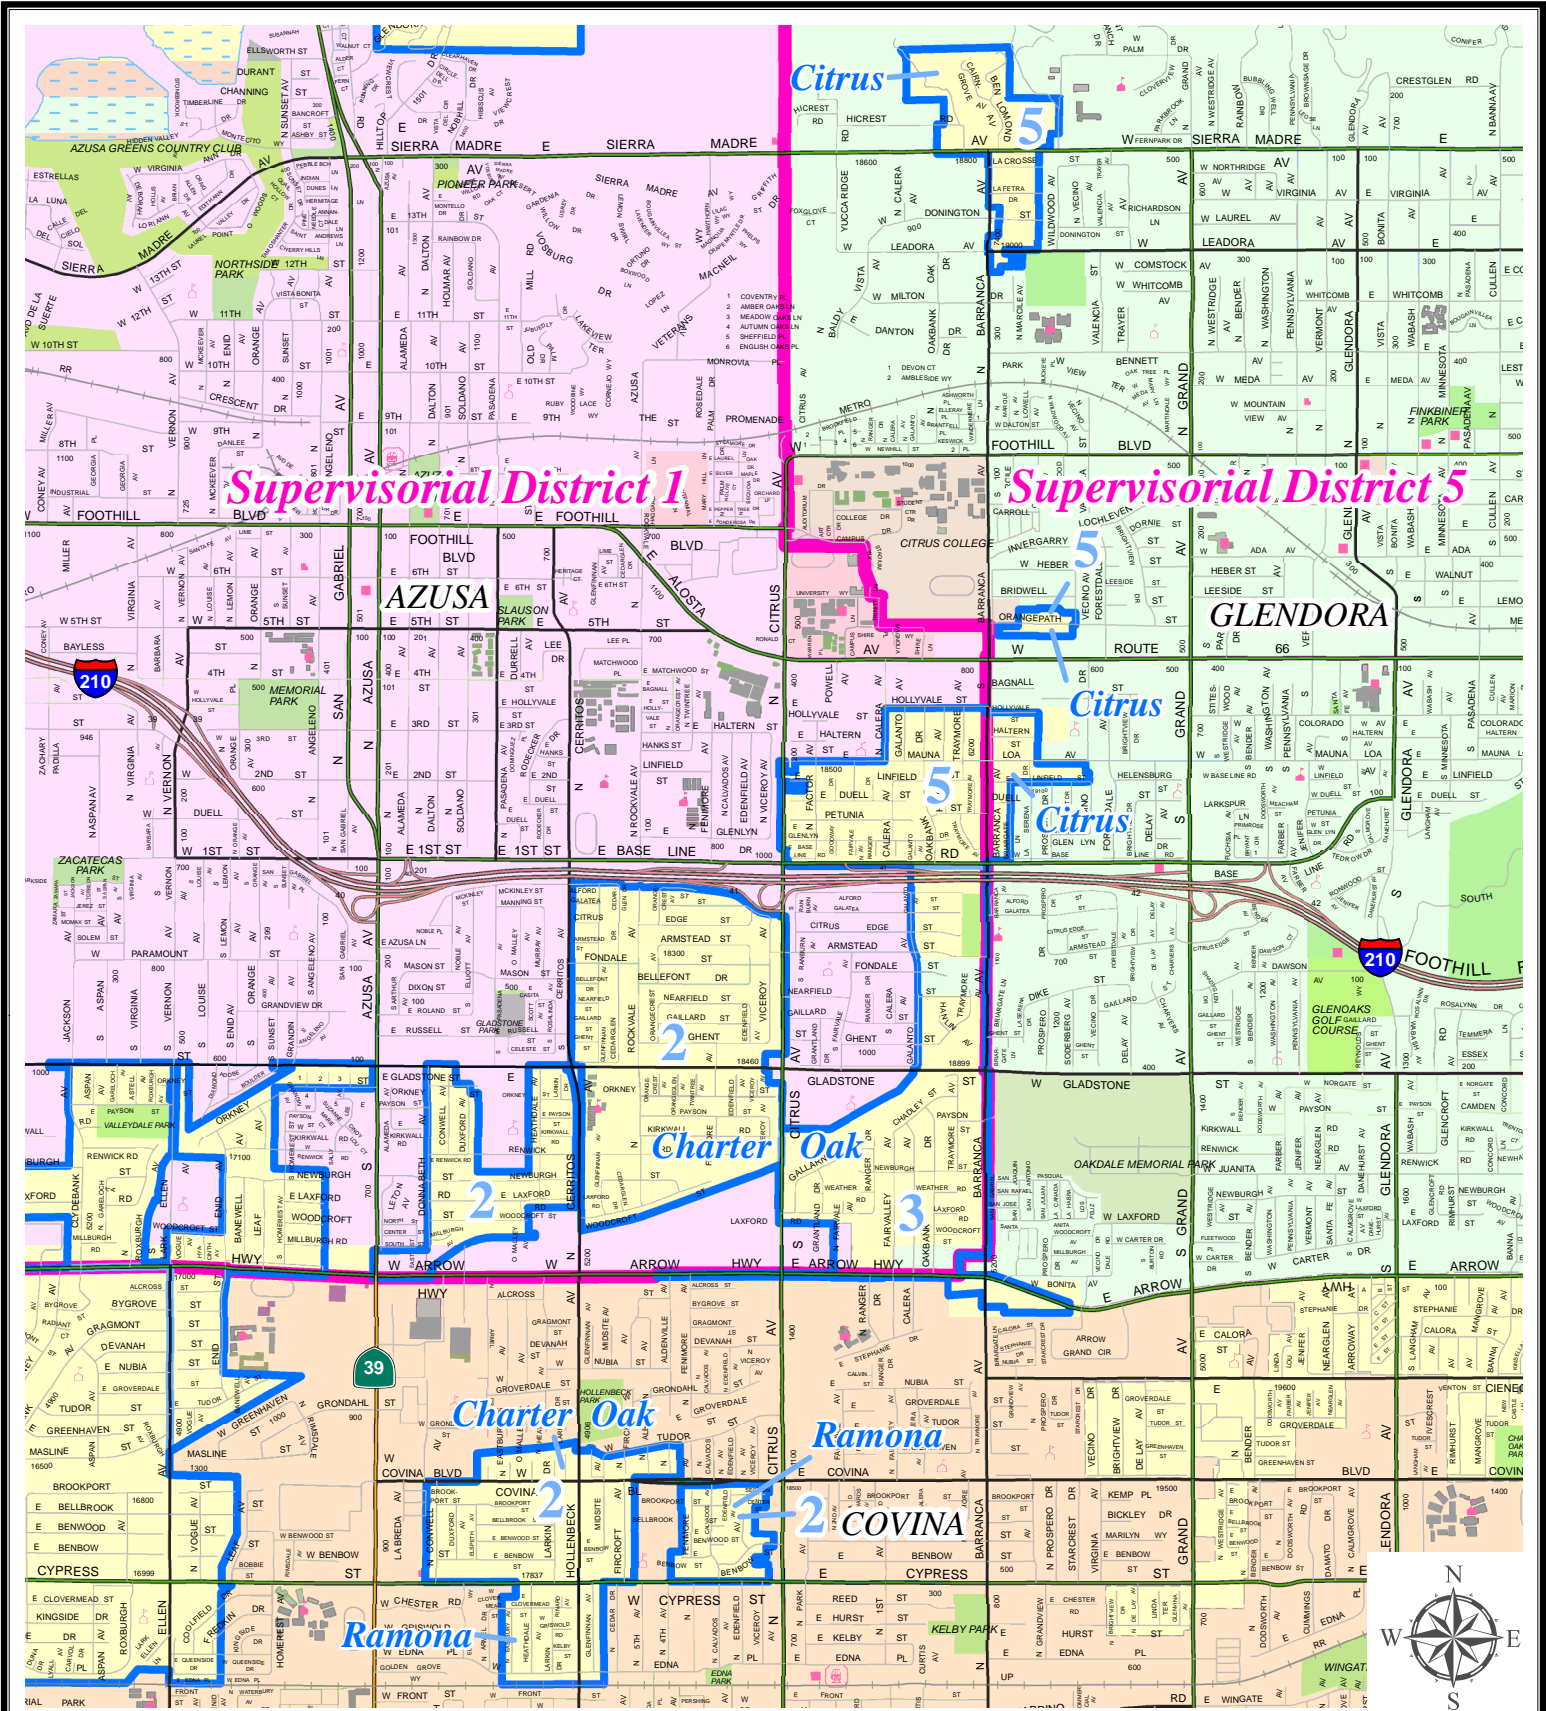

TRASH AREA COLLECTION

- 2 Tuesday
- 3 Wednesday
- 5 Friday

Detail B - Citrus / Charter Oak / Ramona Residential Franchise Trash Collection Schedule

0.25 0 0.25 0.5 Mile