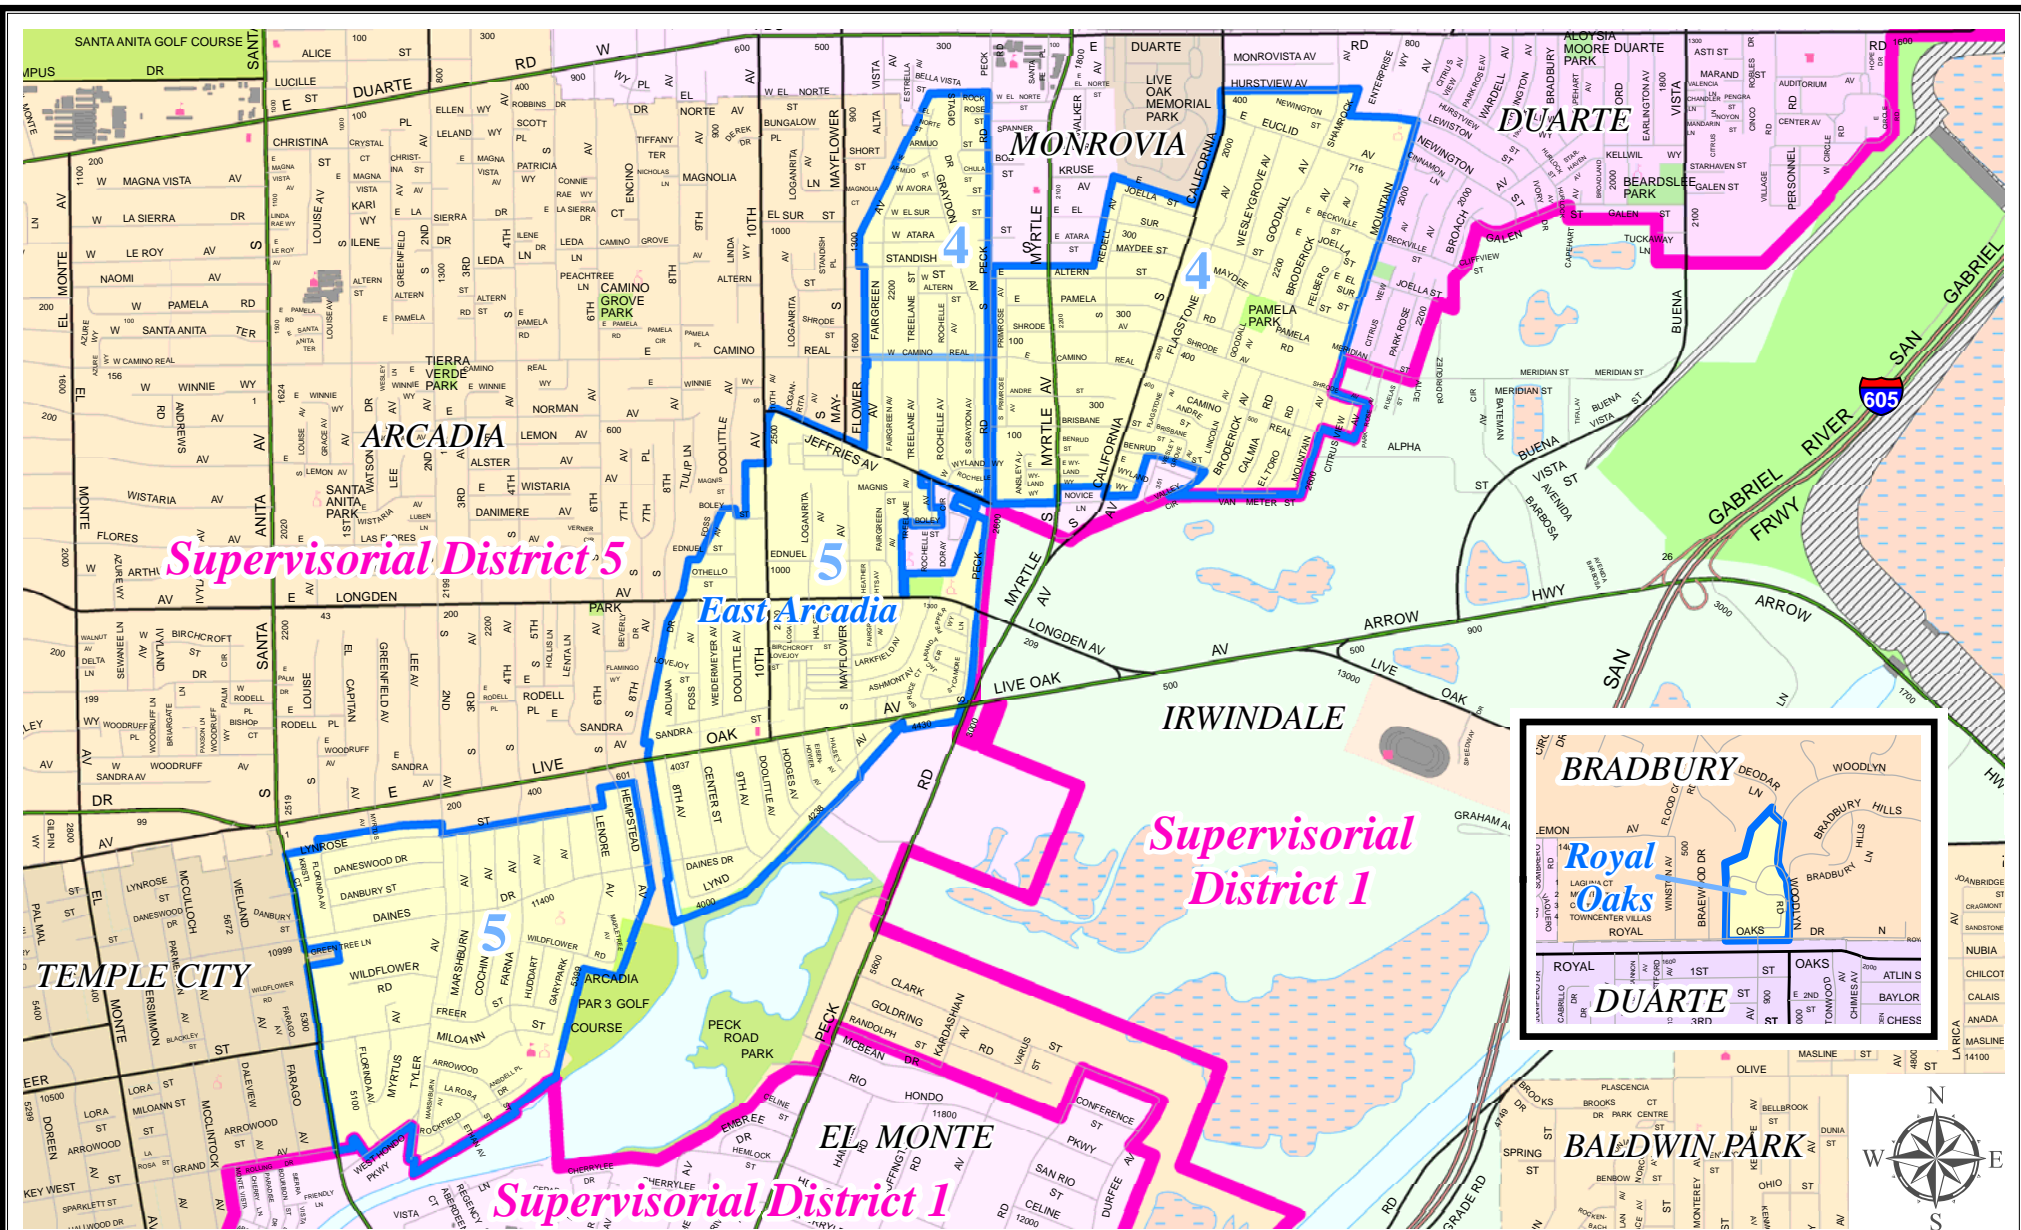

**TRASH
AREA COLLECTION**

- 1 Monday
- 2 Tuesday
- 3 Wednesday
- 4 Thursday

Detail A
East Pasadena / East San Gabriel / East Arcadia / Royal Oaks
Residential Franchise
Trash Collection Schedule

0.25 0 0.25 0.5 Mile

Data contained in this map is produced in whole or part from the Thomas Bros. Maps ©. This map is copyrighted, and reproduced with permission granted, by Thomas Bros. Maps ©. All rights reserved.

TRASH AREA COLLECTION

1	Monday
2	Tuesday
3	Wednesday
4	Thursday

Detail B
East Pasadena / East San Gabriel / East Arcadia / Royal Oaks
Residential Franchise
Trash Collection Schedule

Data contained in this map is produced in whole or part from the Thomas Bros. Maps ©. This map is copyrighted, and reproduced with permission granted, by Thomas Bros. Maps ©. All rights reserved.

TRASH AREA COLLECTION	
4	Thursday
5	Friday

Detail C
East Pasadena / East San Gabriel / East Arcadia / Royal Oaks
Residential Franchise
Trash Collection Schedule

Data contained in this map is produced in whole or part from the Thomas Bros. Maps ©. This map is copyrighted, and reproduced with permission granted, by Thomas Bros. Maps ©. All rights reserved.