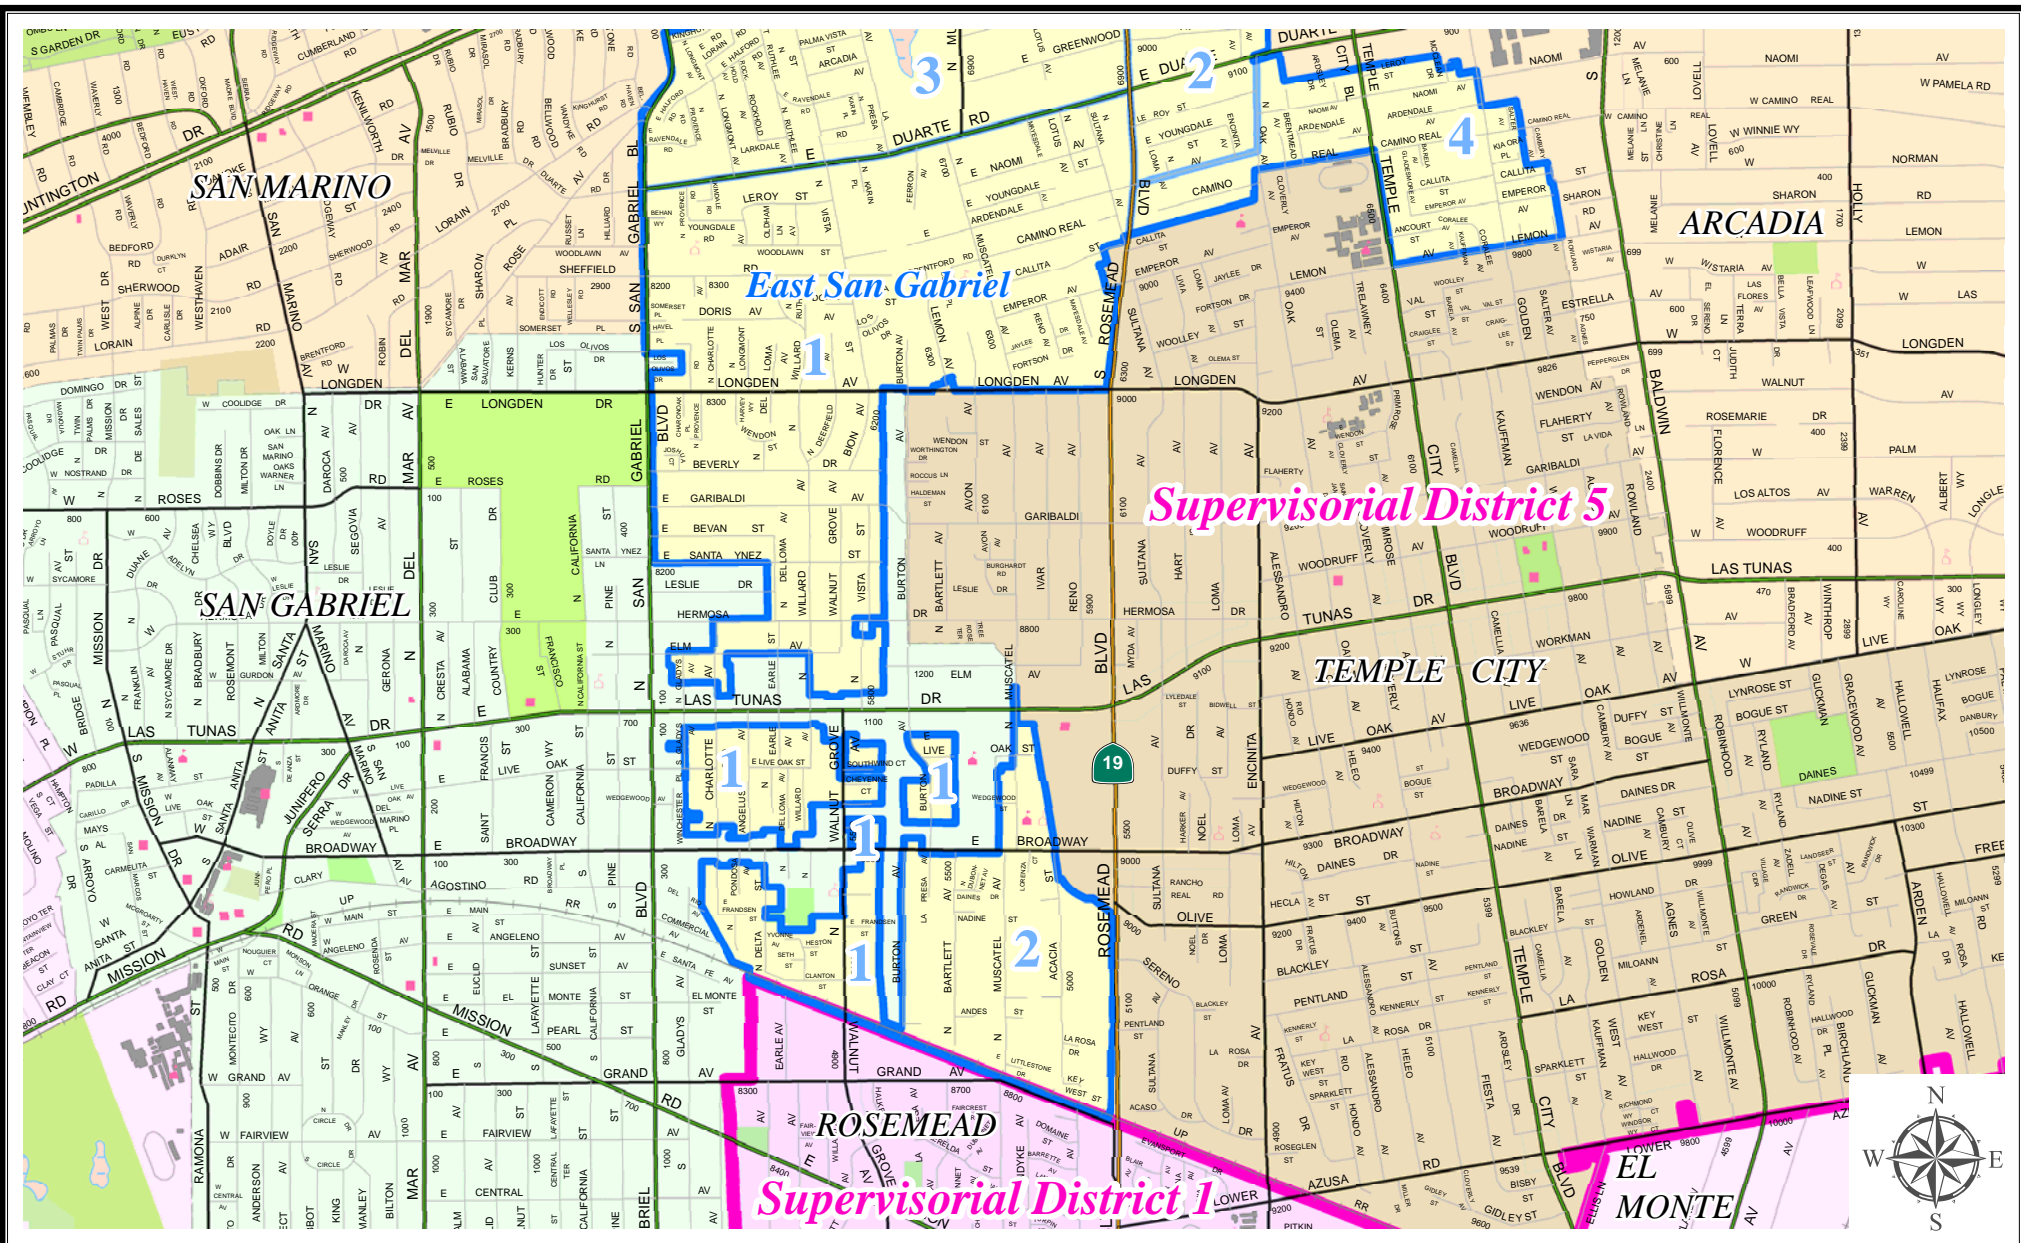

TRASH AREA COLLECTION

1	Monday
2	Tuesday
3	Wednesday
4	Thursday

Detail B
East Pasadena / East San Gabriel / East Arcadia / Royal Oaks
Residential Franchise
Trash Collection Schedule

Data contained in this map is produced in whole or part from the Thomas Bros. Maps ©. This map is copyrighted, and reproduced with permission granted, by Thomas Bros. Maps ©. All rights reserved.