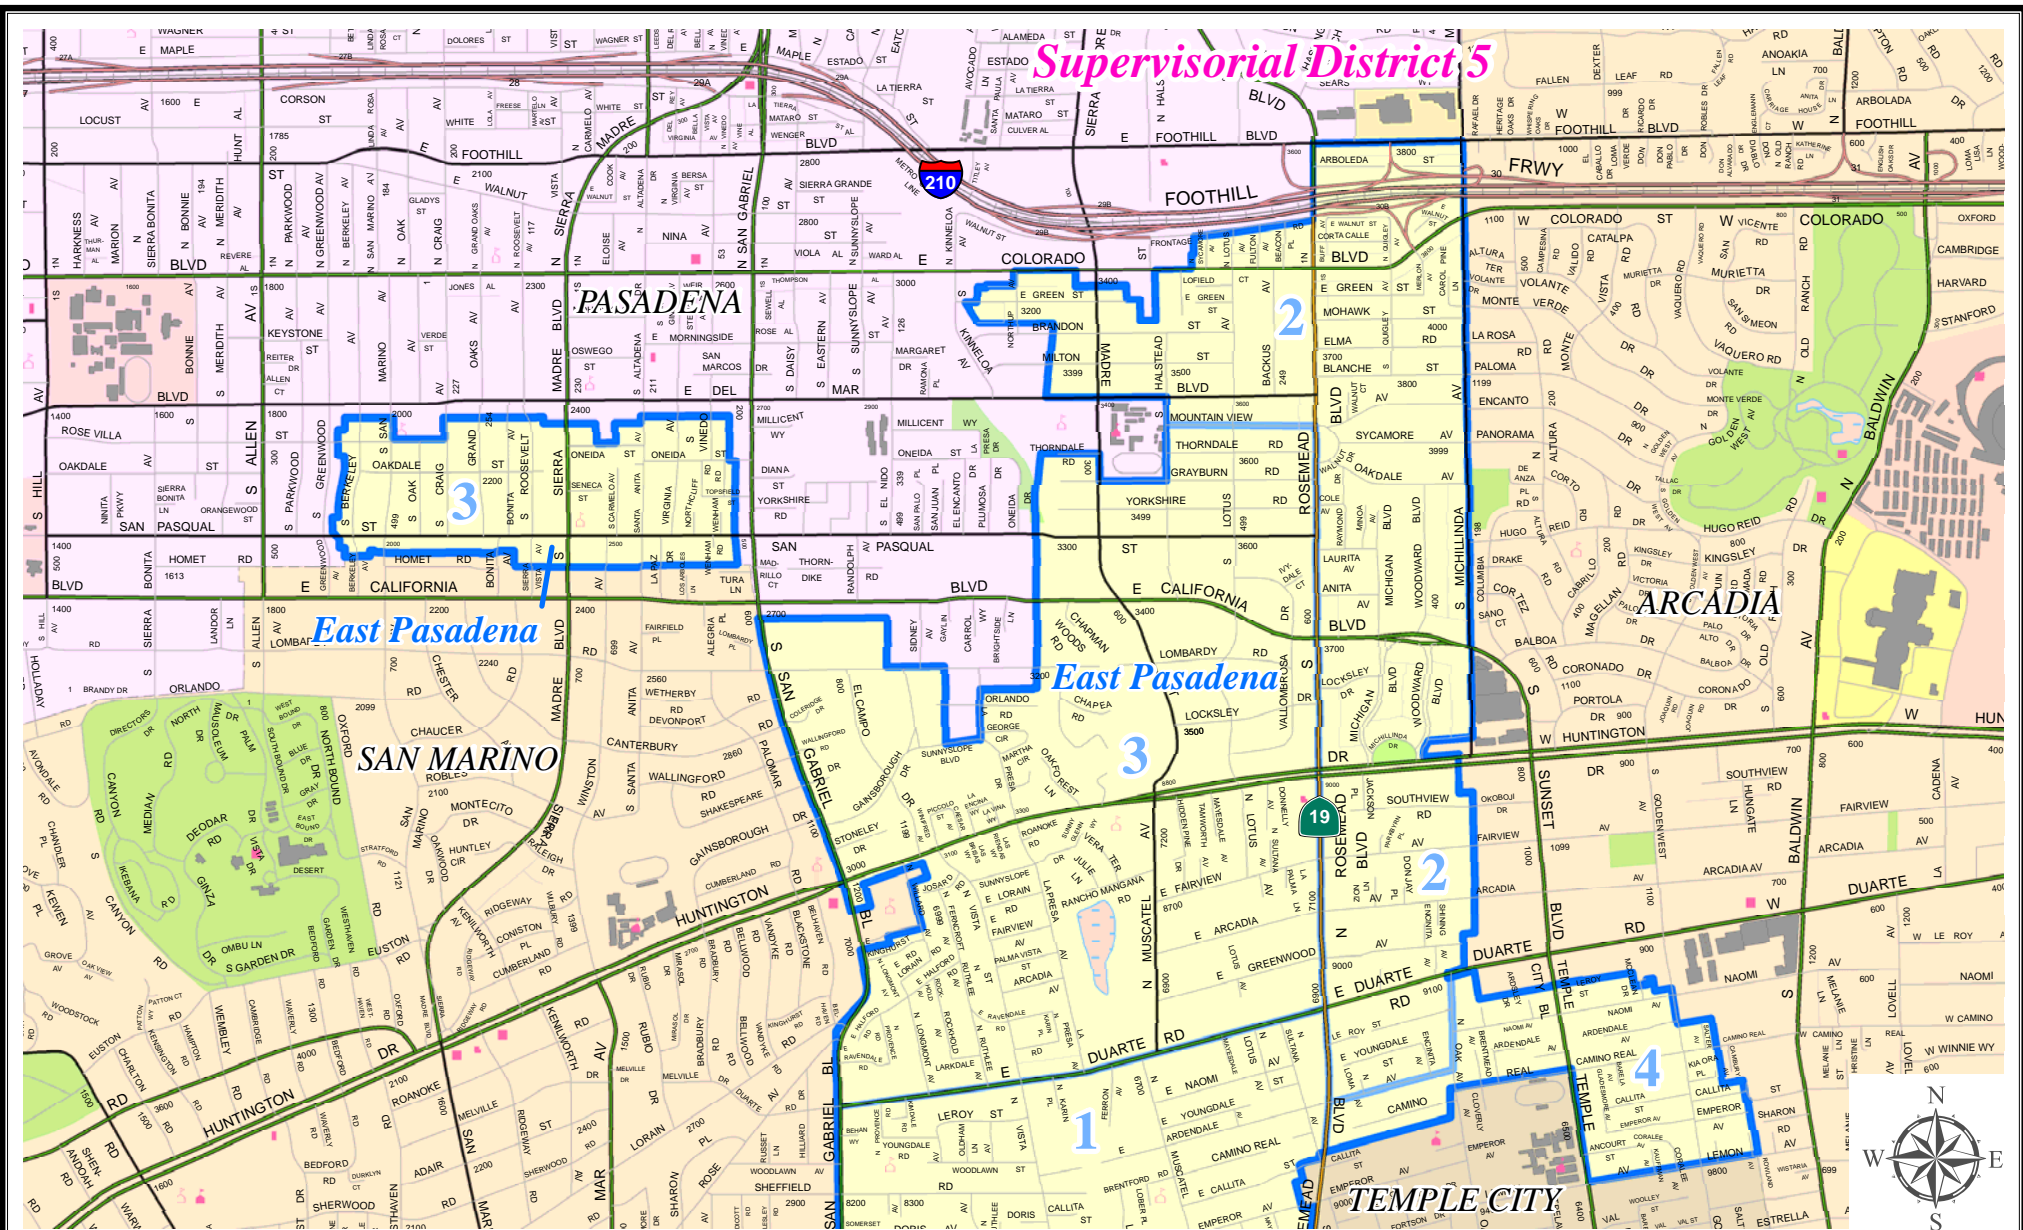

**TRASH
AREA COLLECTION**

- 1 Monday
- 2 Tuesday
- 3 Wednesday
- 4 Thursday

Detail A
East Pasadena / East San Gabriel / East Arcadia / Royal Oaks
Residential Franchise
Trash Collection Schedule

0.25   0   0.25   0.5 Mile