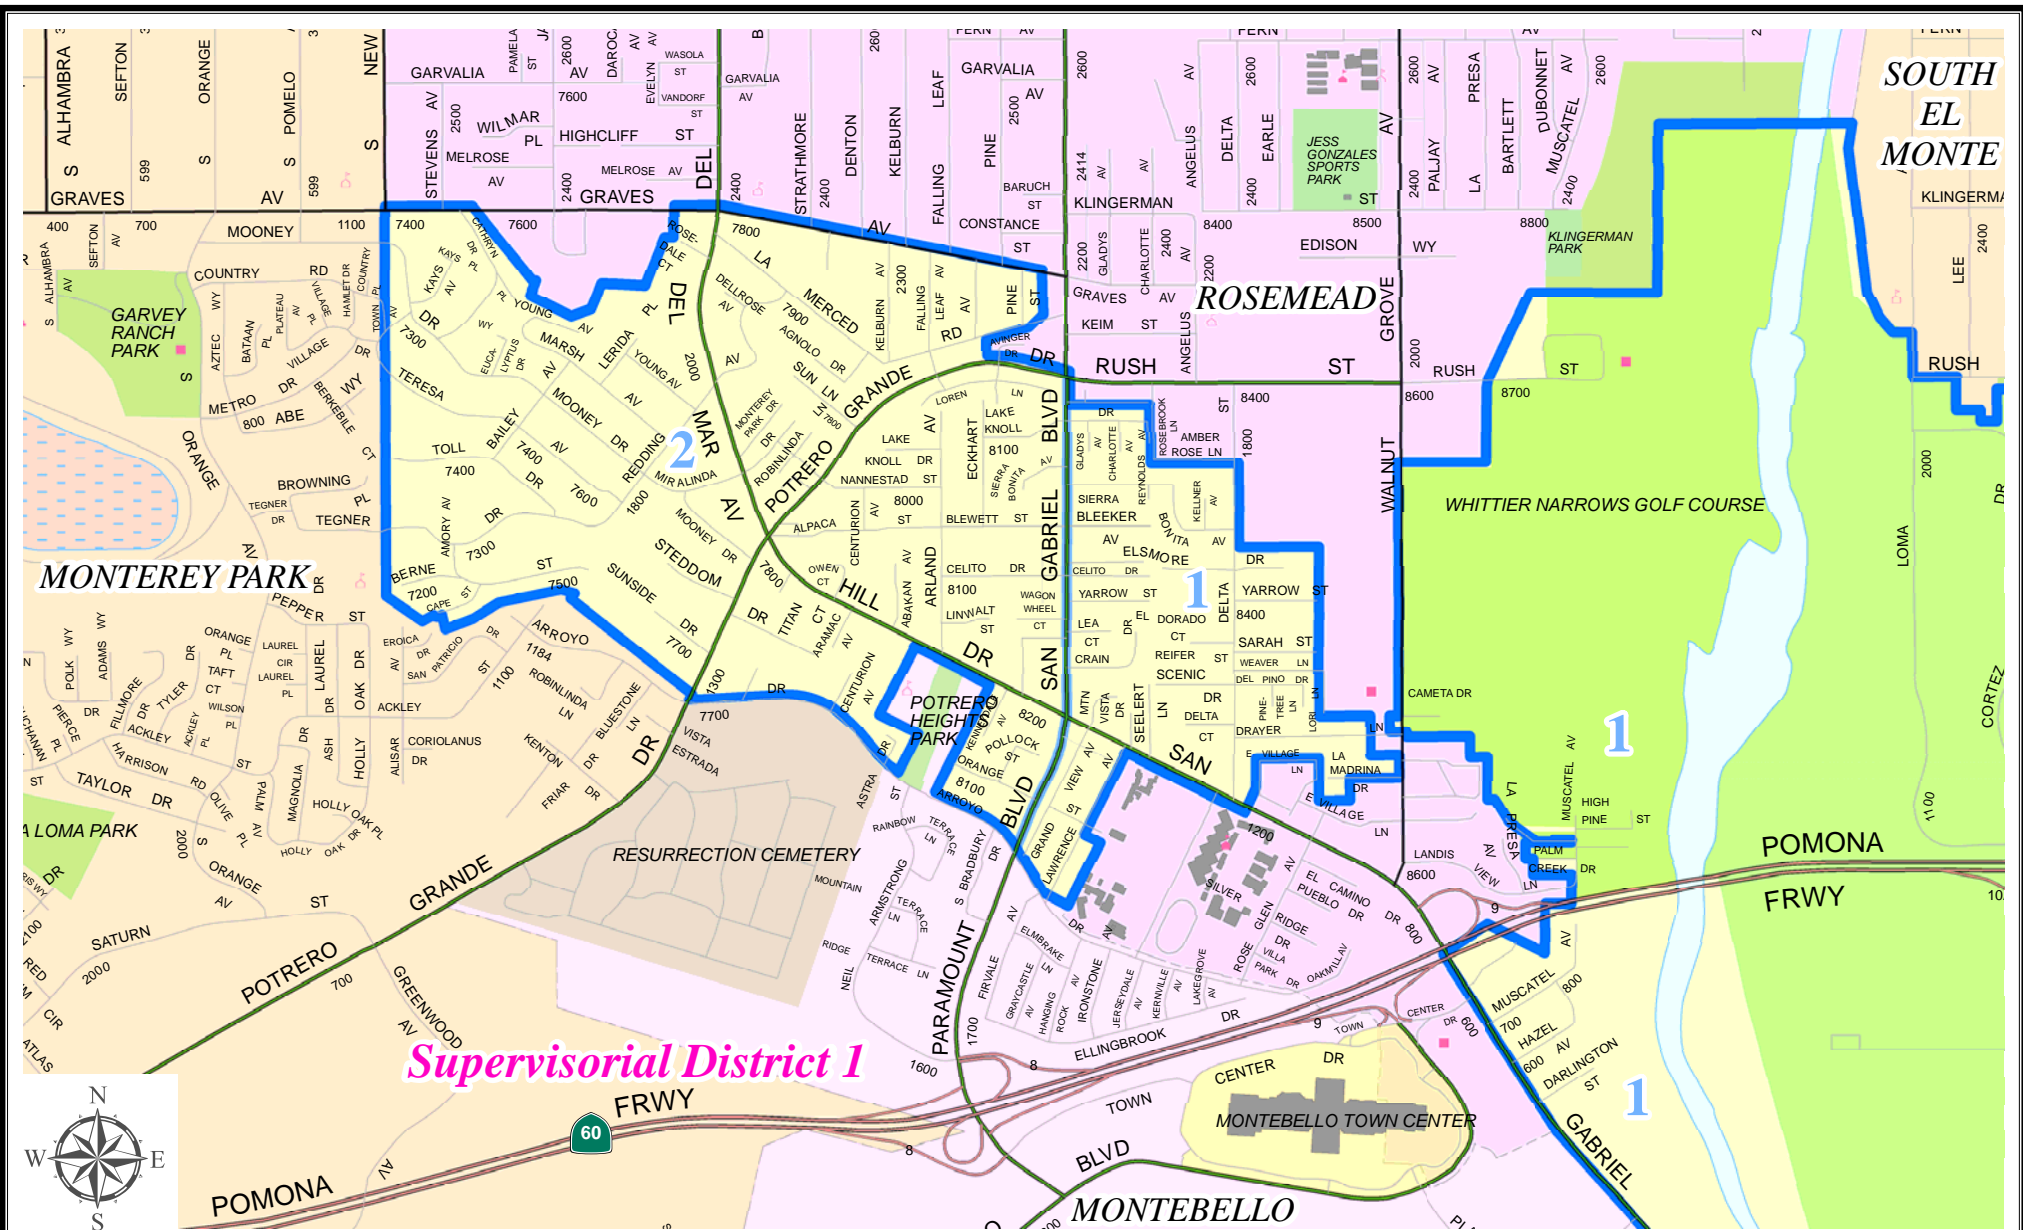

**TRASH
AREA COLLECTION**

- 1 Monday
- 2 Tuesday

*Detail A - South San Gabriel
Residential Franchise
Trash Collection Schedule*