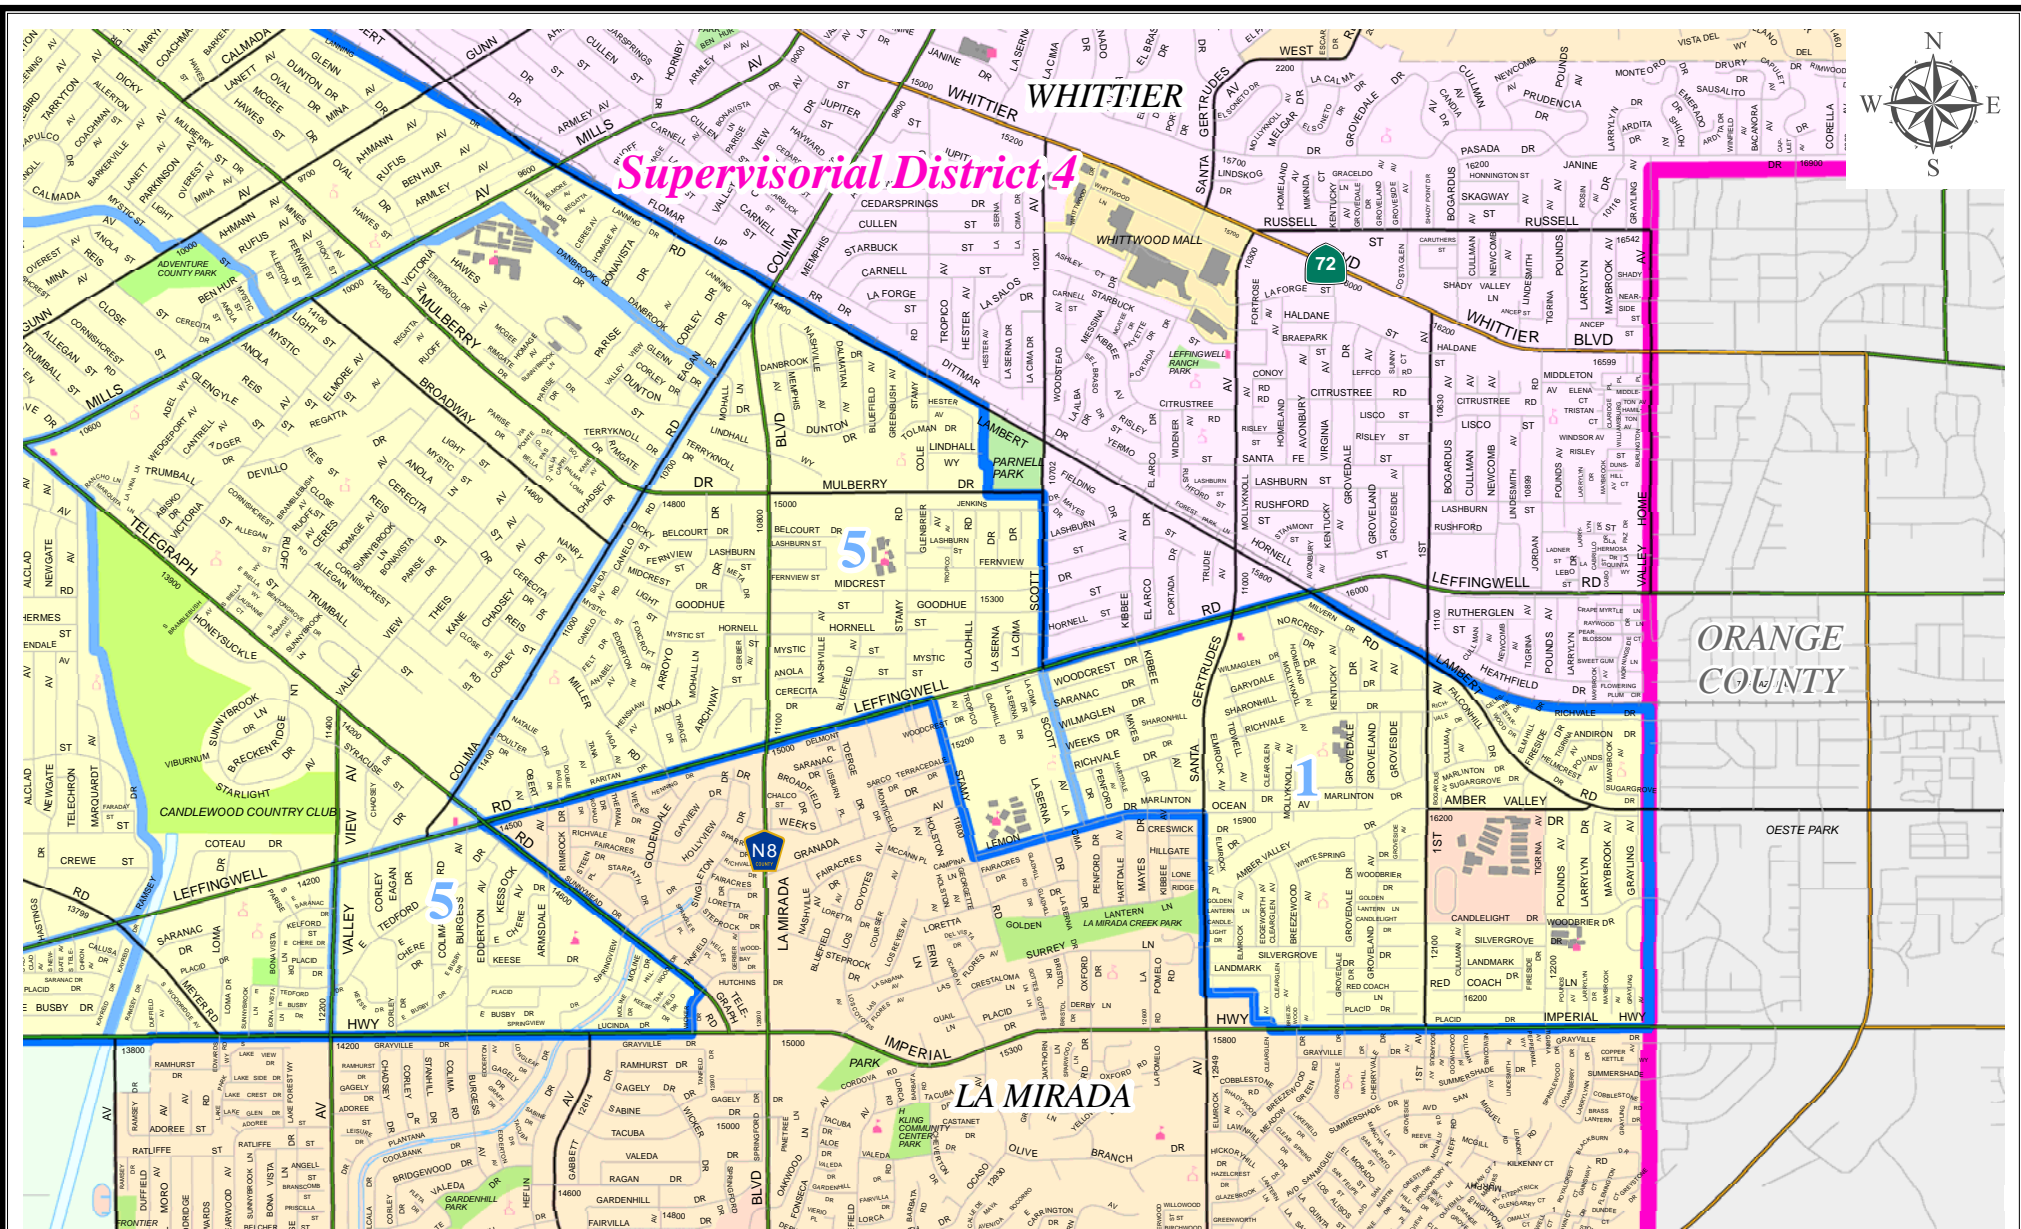

Supervisorial District 4

See Detail A

See Detail B

TRASH AREA COLLECTION

- 1 Monday
- 2 Tuesday
- 3 Wednesday
- 4 Thursday
- 5 Friday

*South Whittier
Residential Franchise
Trash Collection Schedule*

Data contained in this map is produced in whole or part from the Thomas Bros. Maps®. This map is copyrighted, and reproduced with permission granted, by Thomas Bros. Maps®. All rights reserved.

**TRASH
AREA COLLECTION**

- 1 Monday
- 2 Tuesday
- 3 Wednesday
- 4 Thursday

*Detail A - South Whittier
Residential Franchise
Trash Collection Schedule*

0.25 0 0.25 0.5 Mile

Data contained in this map is produced in whole or part from the Thomas Bros. Maps®. This map is copyrighted, and reproduced with permission granted, by Thomas Bros. Maps®. All rights reserved.

Supervisorial District 4

**TRASH
AREA COLLECTION**

- 1 Monday
- 5 Friday

*Detail B - South Whittier
Residential Franchise
Trash Collection Schedule*

0.25 0 0.25 0.5 Mile

Data contained in this map is produced in whole or part from the Thomas Bros. Maps®. This map is copyrighted, and reproduced with permission granted, by Thomas Bros. Maps®. All rights reserved.