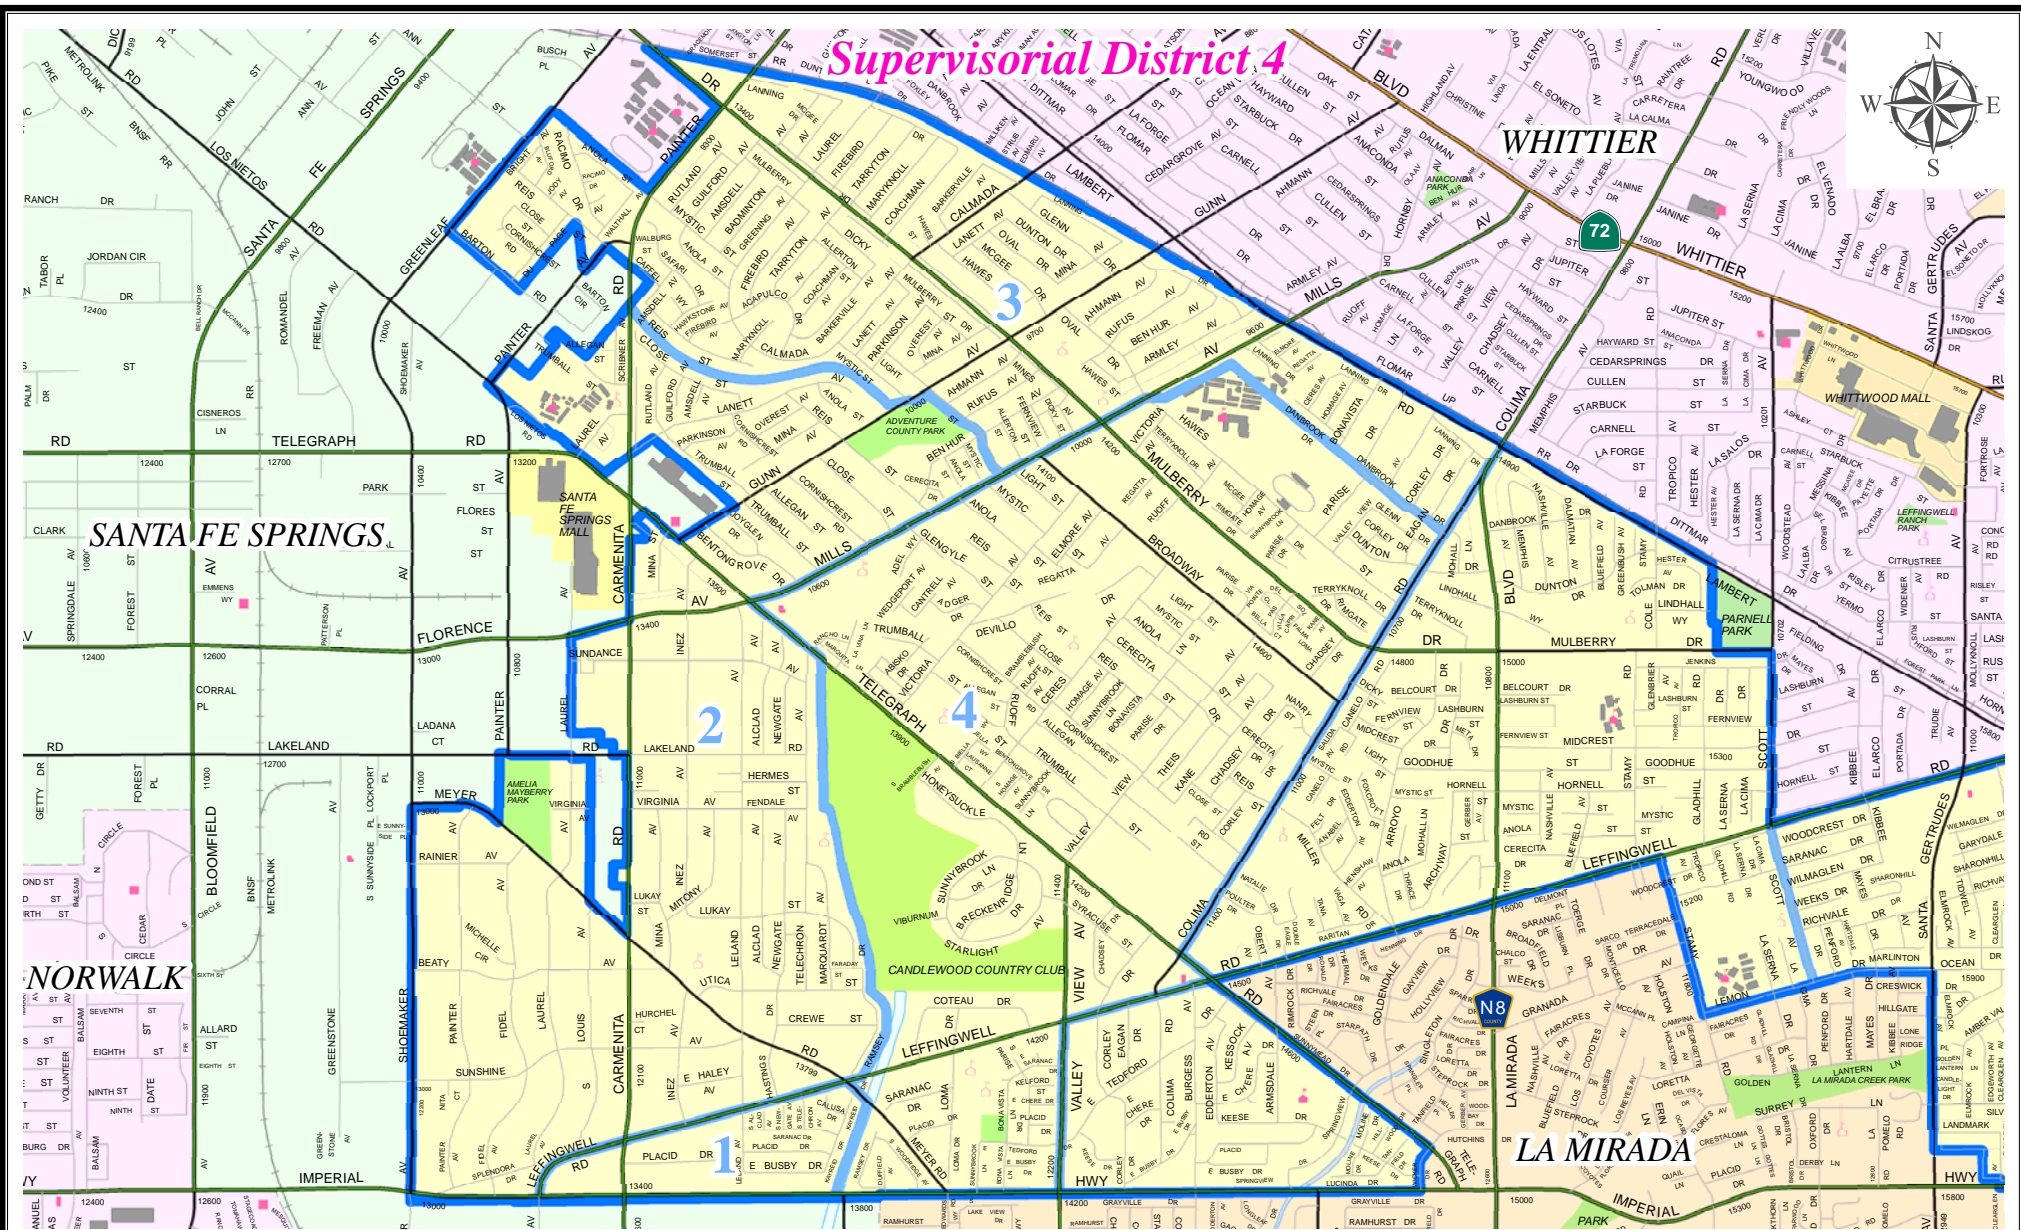

**TRASH
AREA COLLECTION**

- 1 Monday
- 2 Tuesday
- 3 Wednesday
- 4 Thursday

*Detail A - South Whittier
Residential Franchise
Trash Collection Schedule*

0.25 0 0.25 0.5 Mile