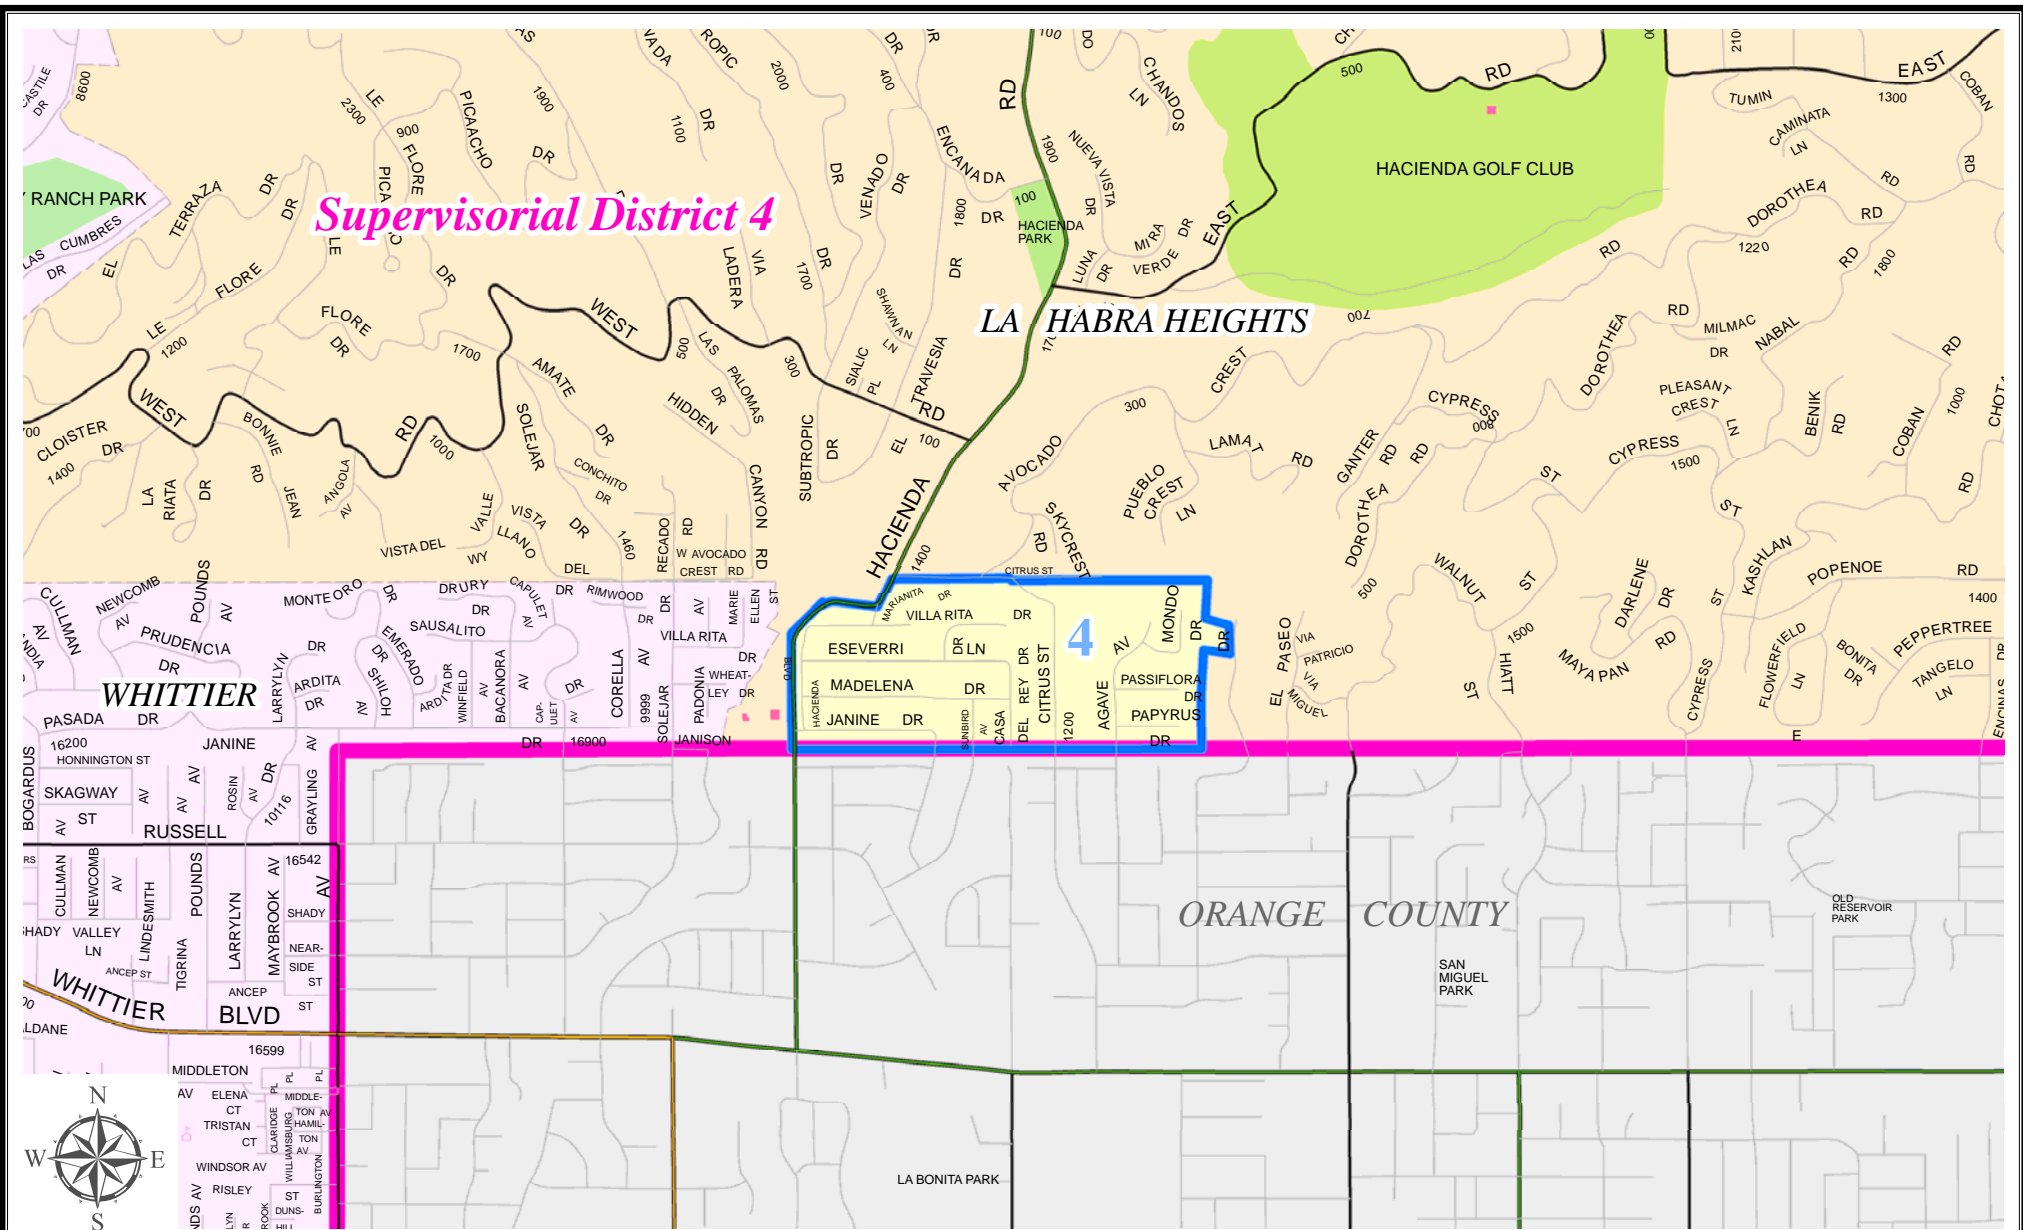

TRASH AREA COLLECTION	
4	Thursday

Detail C - Hacienda Heights Residential Franchise Trash Collection Schedule