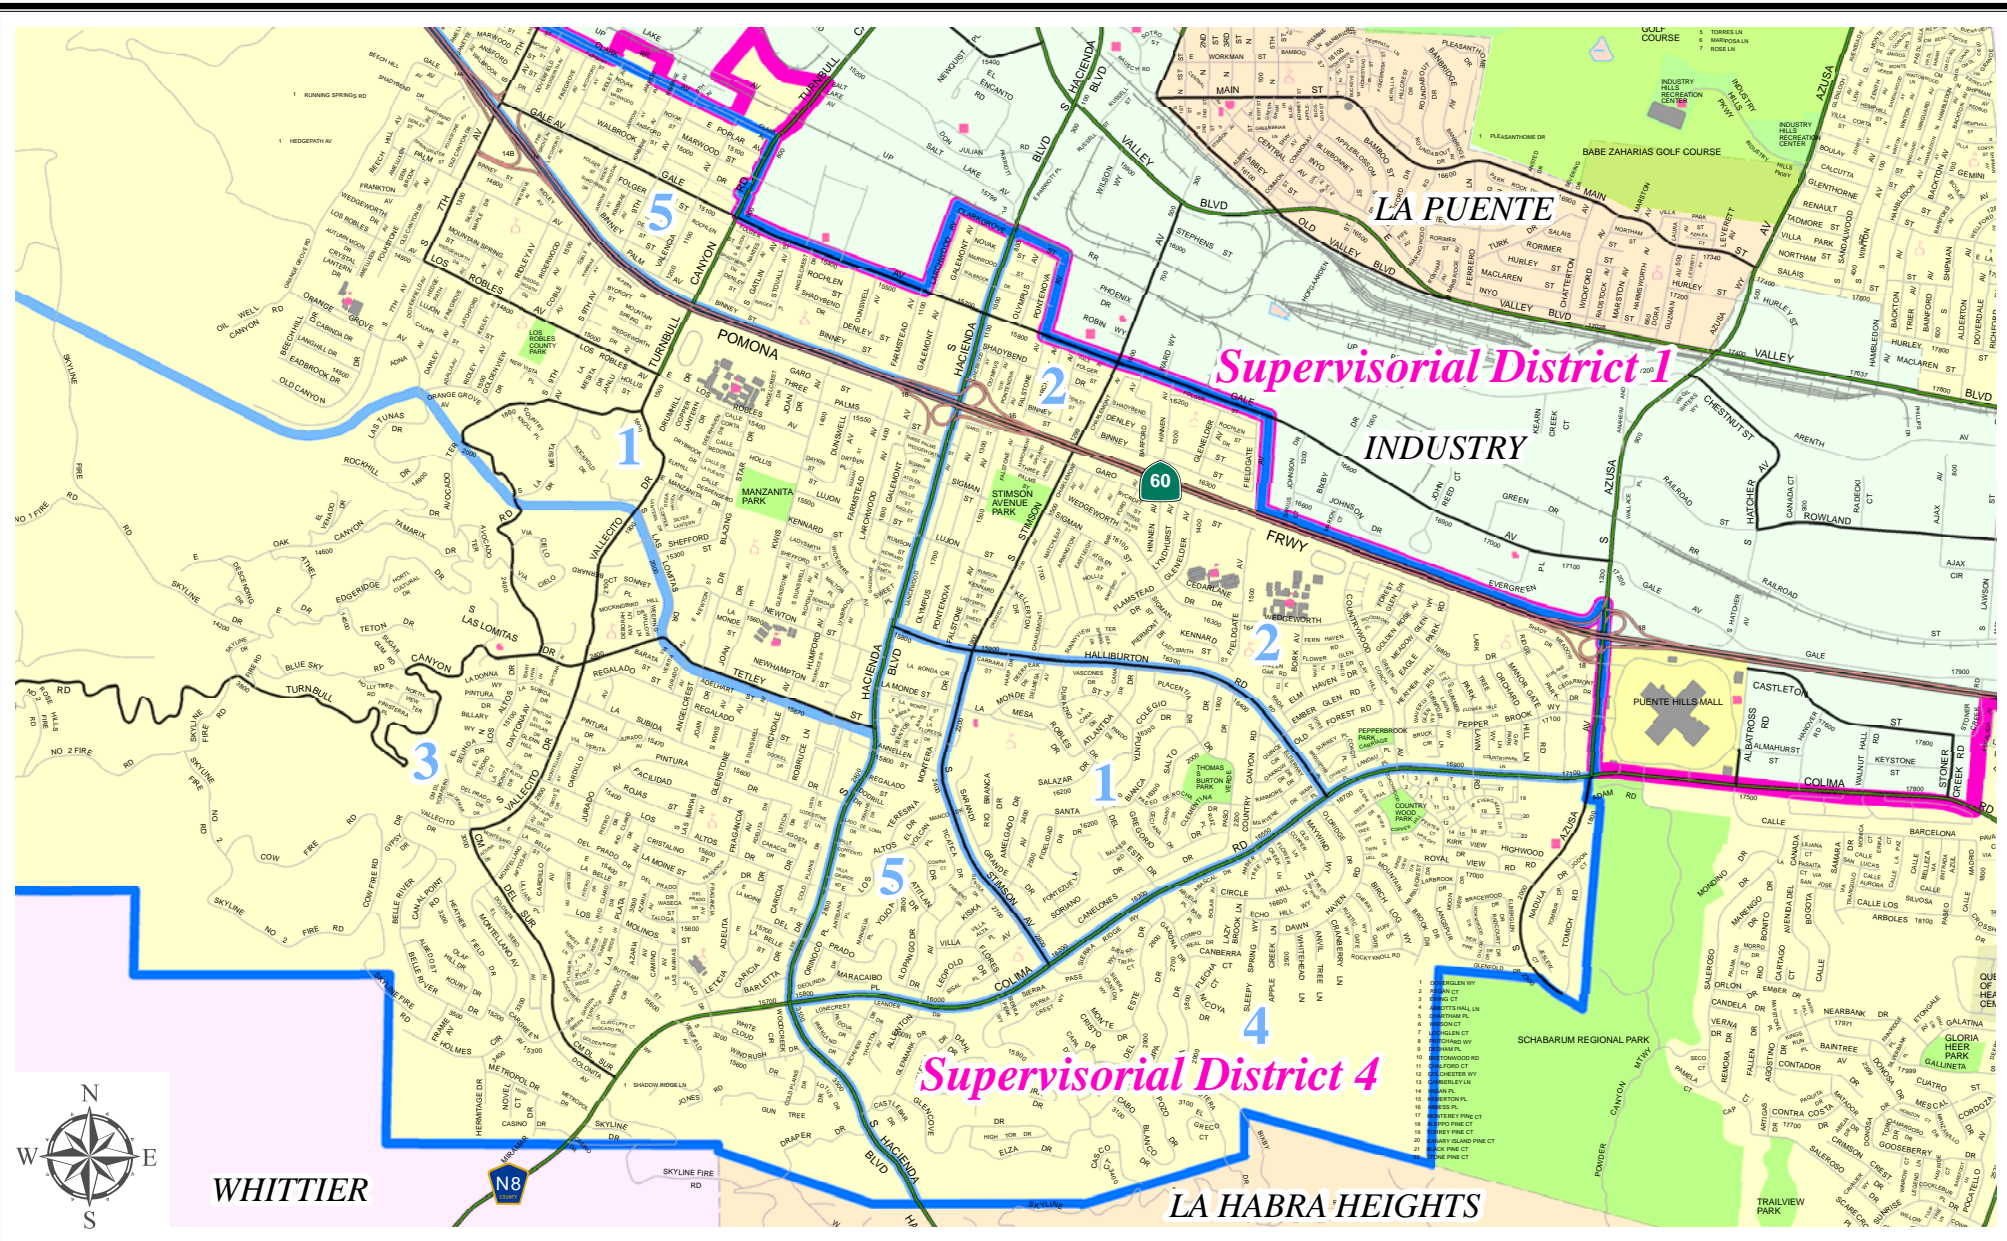

**TRASH  
AREA COLLECTION**

1	Monday
2	Tuesday
3	Wednesday
4	Thursday
5	Friday

**Hacienda Heights  
Residential Franchise  
Trash Collection Schedule**

Data contained in this map is produced in whole or part from the Thomas Bros. Maps ©. This map is copyrighted, and reproduced with permission granted, by Thomas Bros. Maps ©. All rights reserved.

**TRASH AREA COLLECTION**

1	Monday
3	Wednesday
5	Friday

*Detail A - Hacienda Heights Residential Franchise Trash Collection Schedule*

Data contained in this map is produced in whole or part from the Thomas Bros. Maps ©. This map is copyrighted, and reproduced with permission granted, by Thomas Bros. Maps ©. All rights reserved.

**TRASH  
AREA COLLECTION**

- 1 Monday
- 2 Tuesday
- 3 Wednesday
- 4 Thursday
- 5 Friday

*Detail B - Hacienda Heights  
Residential Franchise  
Trash Collection Schedule*

Data contained in this map is produced in whole or part from the Thomas Bros. Maps ©. This map is copyrighted, and reproduced with permission granted, by Thomas Bros. Maps ©. All rights reserved.

## Detail C - Hacienda Heights Residential Franchise Trash Collection Schedule

Data contained in this map is produced in whole or part from the Thomas Bros. Maps ©. This map is copyrighted, and reproduced with permission granted, by Thomas Bros. Maps ©. All rights reserved.