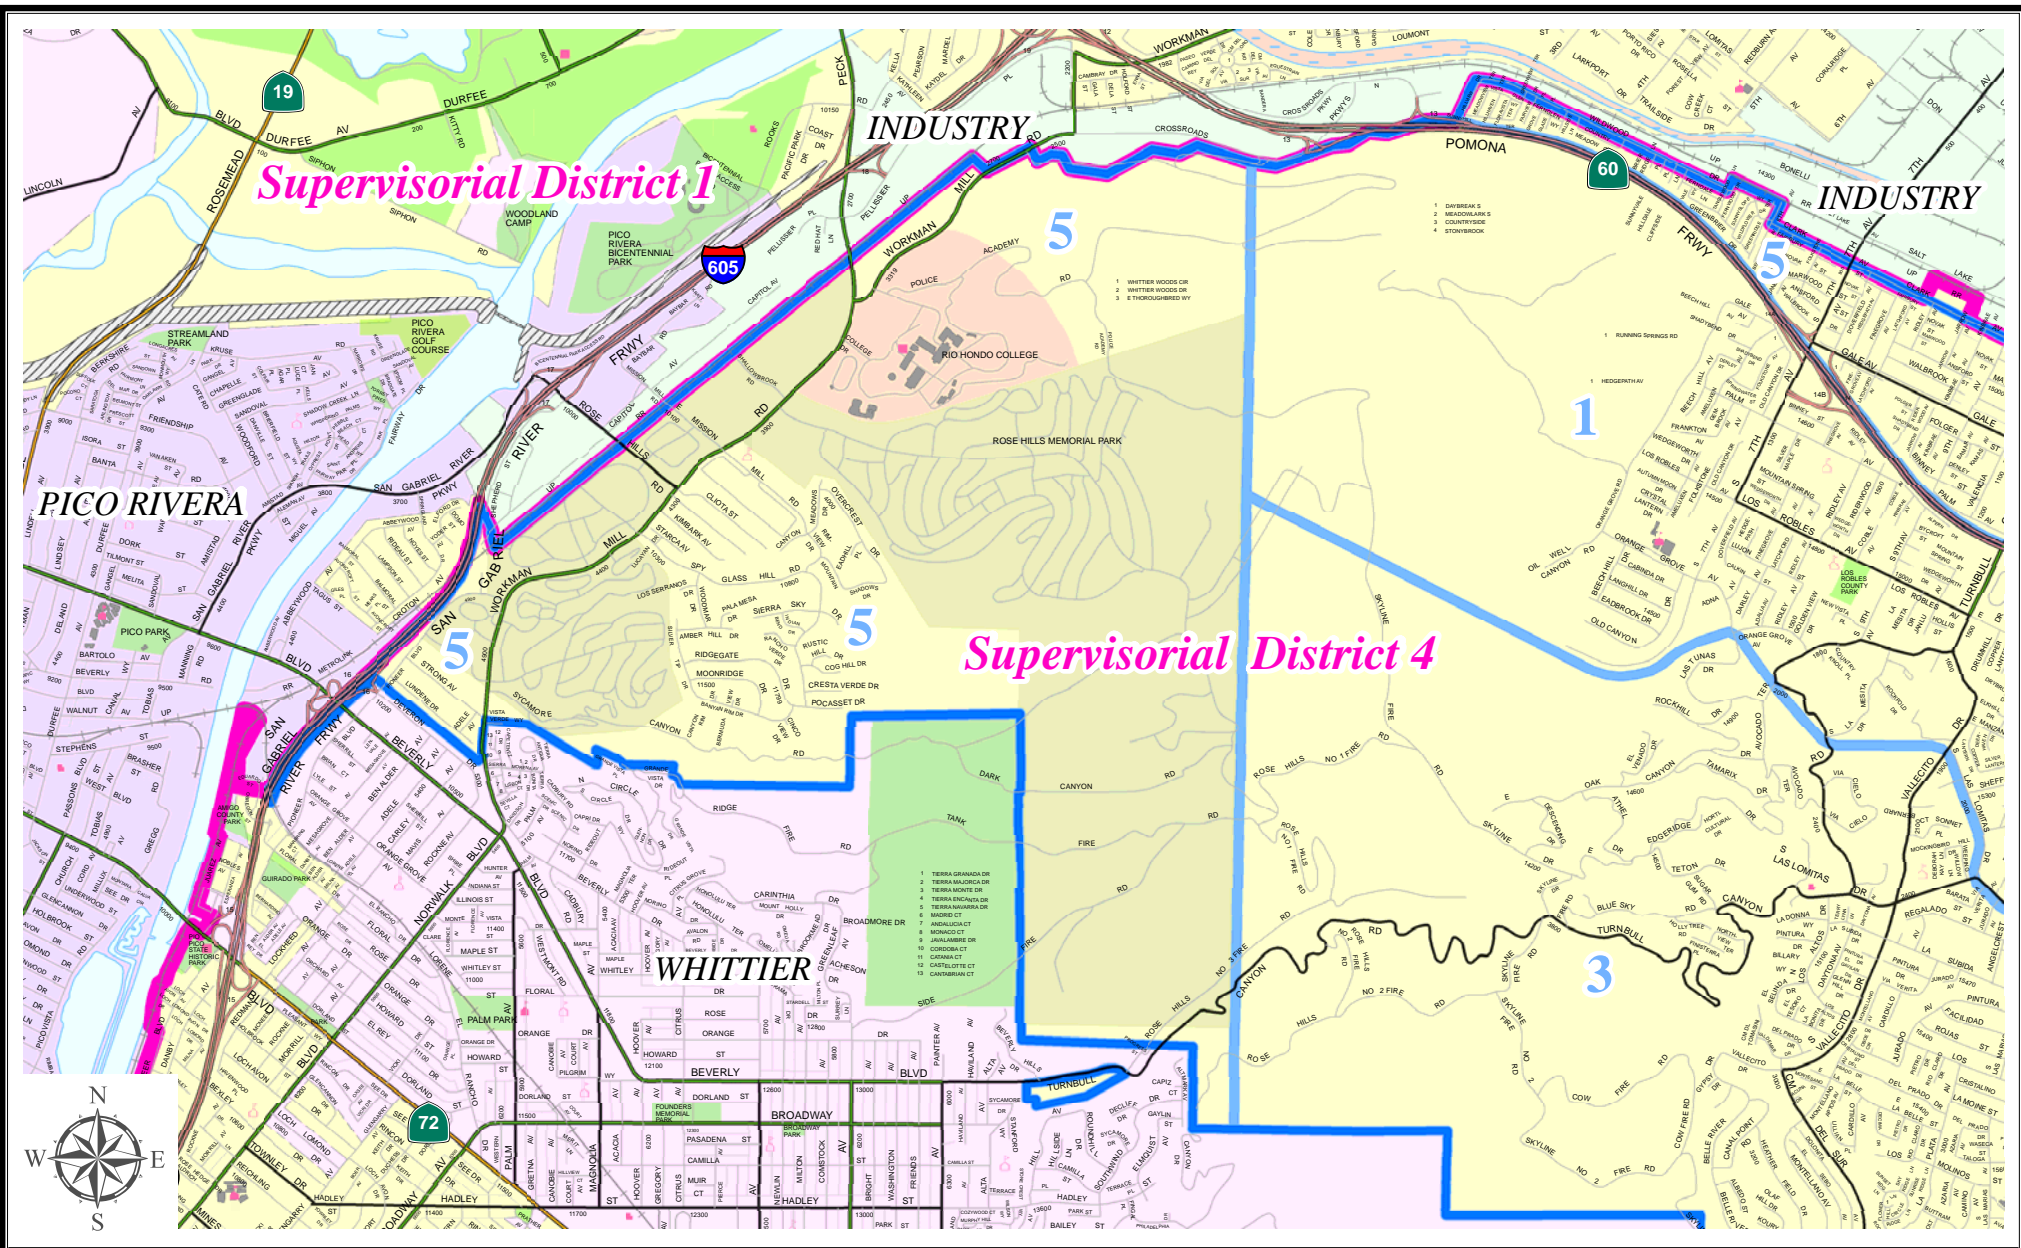

**TRASH  
AREA COLLECTION**

1	Monday
2	Tuesday
3	Wednesday
4	Thursday
5	Friday

**Hacienda Heights  
Residential Franchise  
Trash Collection Schedule**

Data contained in this map is produced in whole or part from the Thomas Bros. Maps ©. This map is copyrighted, and reproduced with permission granted, by Thomas Bros. Maps ©. All rights reserved.

**TRASH AREA COLLECTION**

1	Monday
3	Wednesday
5	Friday

*Detail A - Hacienda Heights Residential Franchise Trash Collection Schedule*

Data contained in this map is produced in whole or part from the Thomas Bros. Maps ©. This map is copyrighted, and reproduced with permission granted, by Thomas Bros. Maps ©. All rights reserved.

**TRASH  
AREA COLLECTION**

- 1 Monday
- 2 Tuesday
- 3 Wednesday
- 4 Thursday
- 5 Friday

*Detail B - Hacienda Heights  
Residential Franchise  
Trash Collection Schedule*

Data contained in this map is produced in whole or part from the Thomas Bros. Maps ©. This map is copyrighted, and reproduced with permission granted, by Thomas Bros. Maps ©. All rights reserved.

## Detail C - Hacienda Heights Residential Franchise Trash Collection Schedule

Data contained in this map is produced in whole or part from the Thomas Bros. Maps ©. This map is copyrighted, and reproduced with permission granted, by Thomas Bros. Maps ©. All rights reserved.