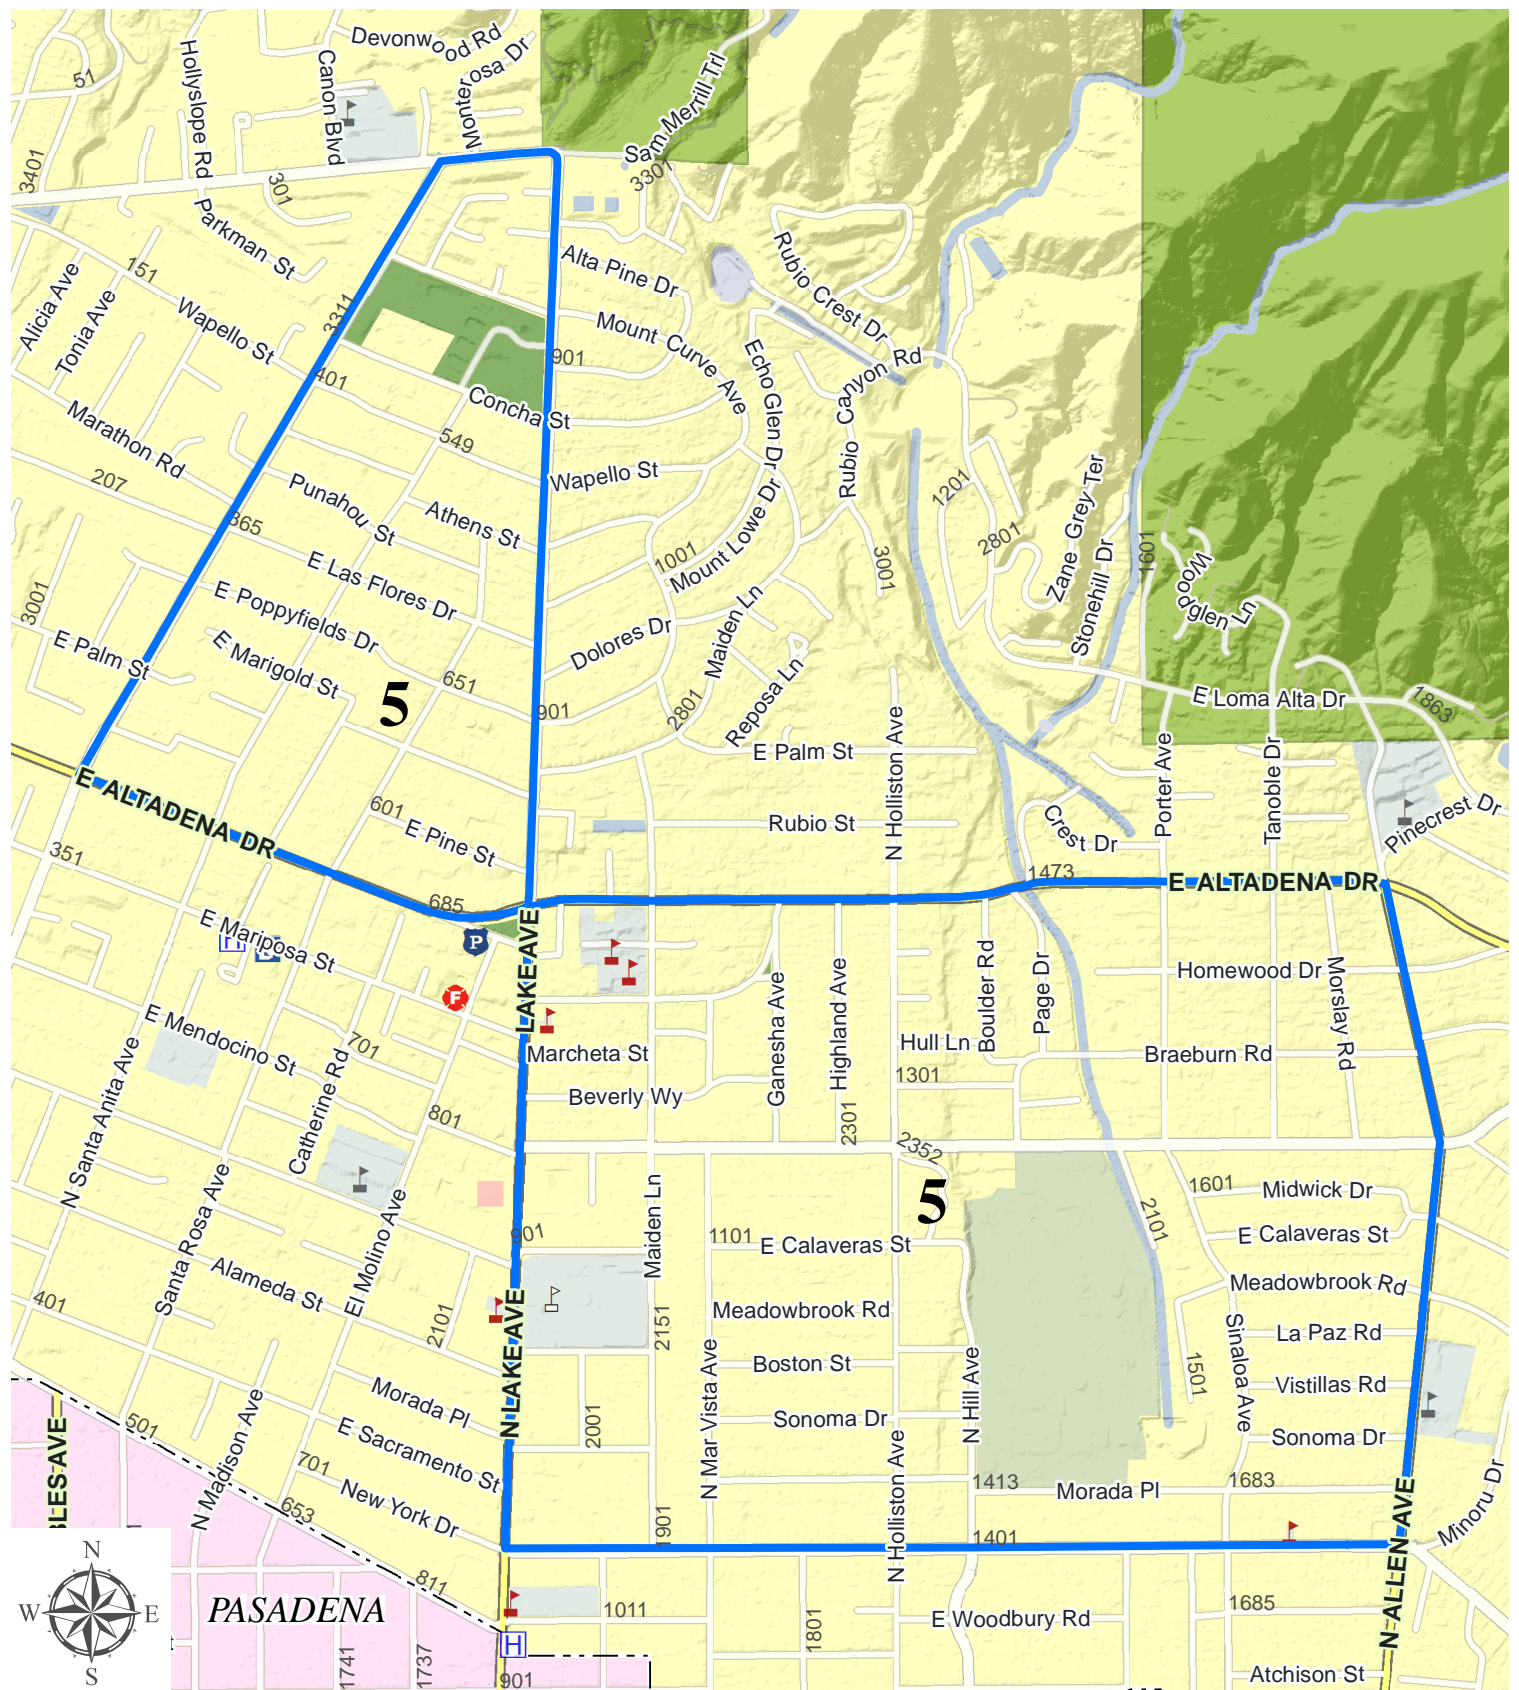

## Altadena Residential Franchise Trash Collection Schedule

Data contained in this map is produced in whole or part from the Los Angeles County Department of Public Works' digital database.

<b>REGULAR AREA PICK-UP</b>
3 Wednesday

## Altadena Residential Franchise Trash Collection Schedule

Data contained in this map is produced in whole or part from the Los Angeles County Department of Public Works' digital database.

REGULAR AREA	PICK-UP
4	Thursday

## Altadena Residential Franchise Trash Collection Schedule

Data contained in this map is produced in whole or part from the Los Angeles County Department of Public Works' digital database.

PASADENA

REGULAR AREA	PICK-UP
5	Friday

## Kinneloa Mesa Residential Franchise Trash Collection Schedule

REGULAR AREA PICK-UP
5 Friday

Data contained in this map is produced in whole or part from the Los Angeles County Department of Public Works' digital database.