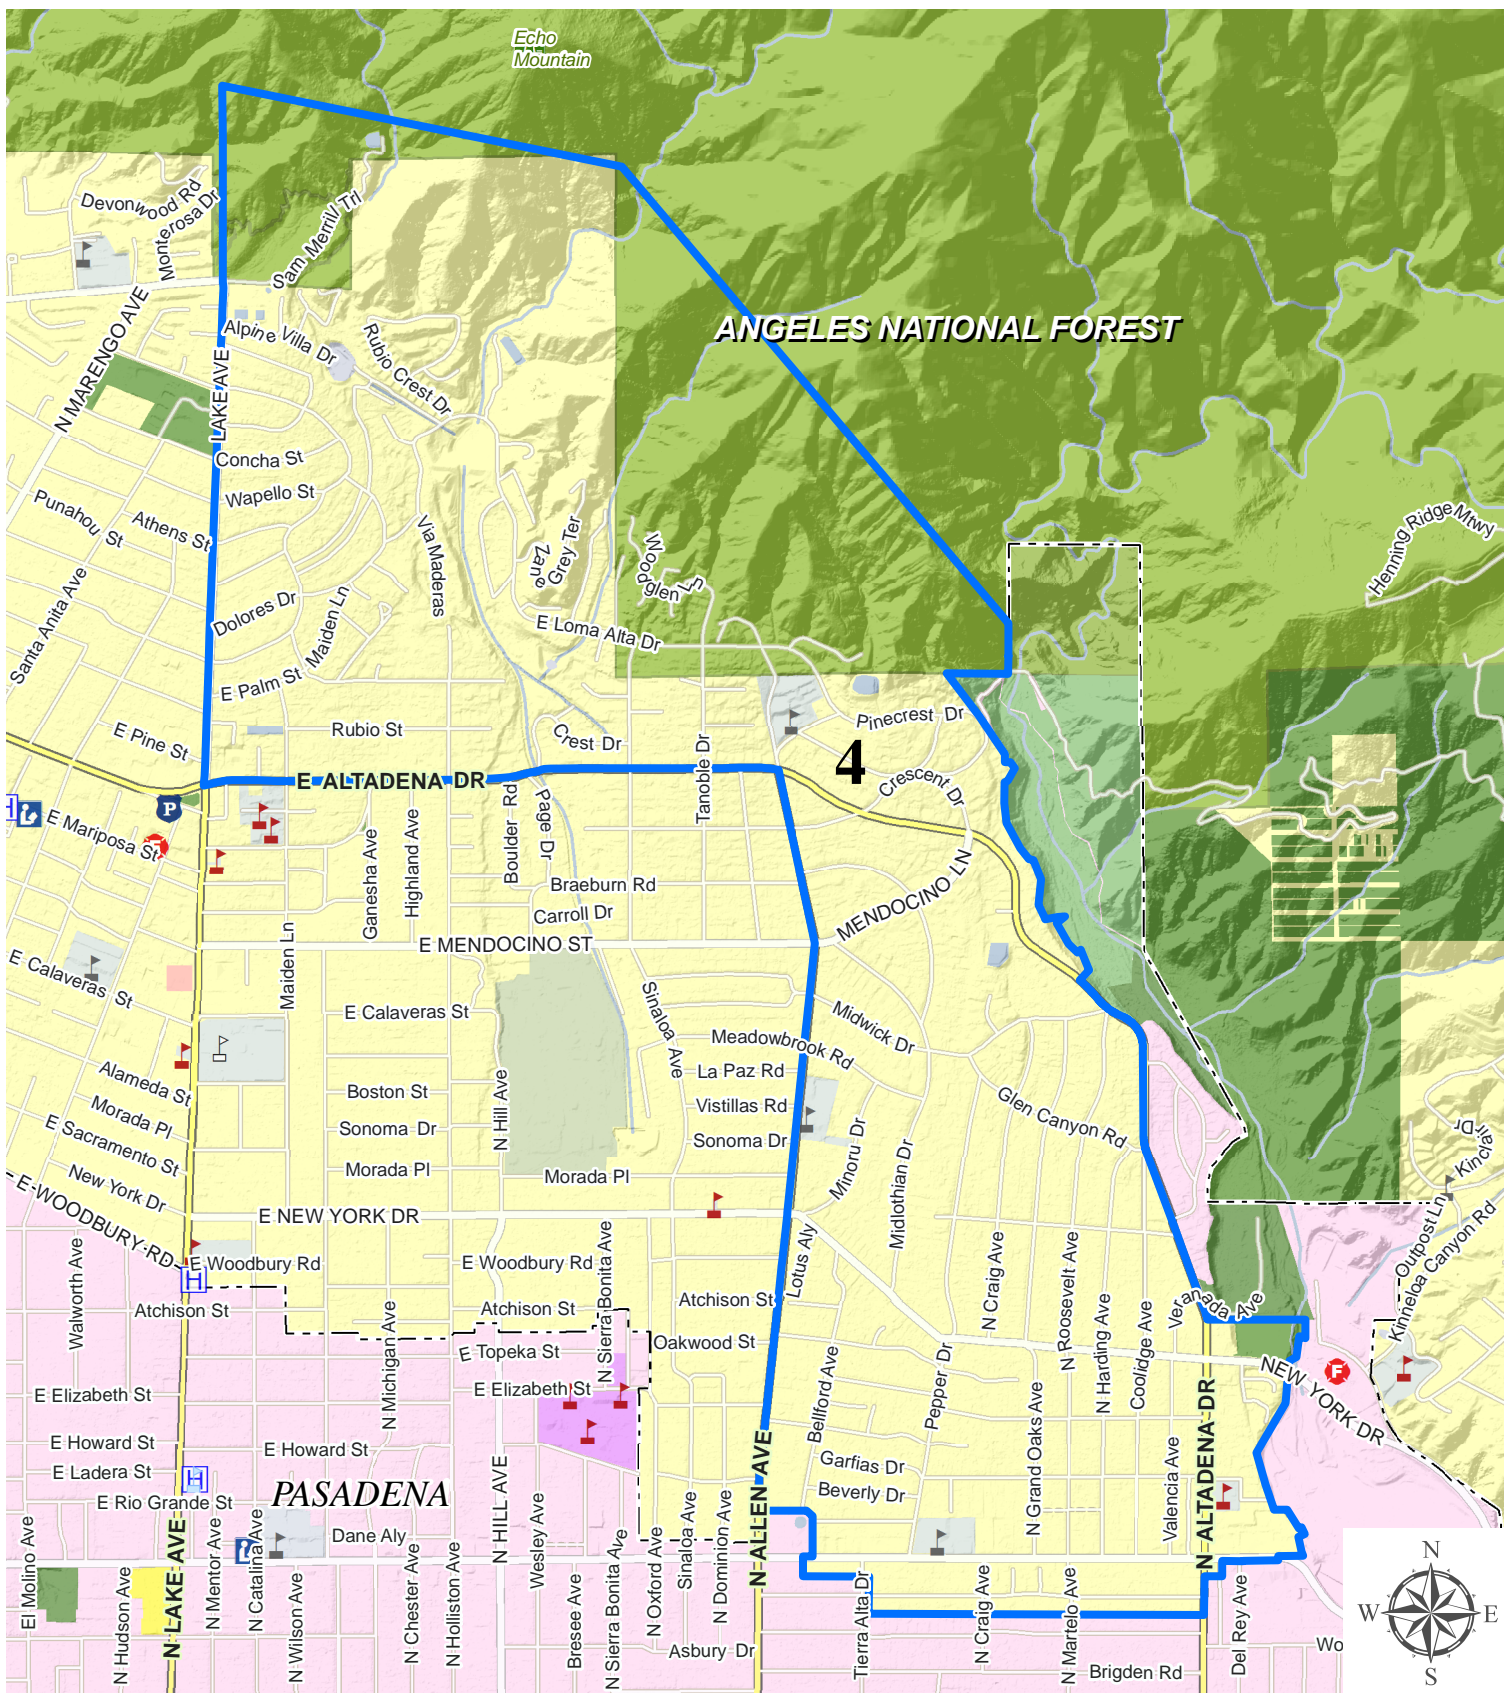

## Altadena Residential Franchise Trash Collection Schedule

Data contained in this map is produced in whole or part from the Los Angeles County Department of Public Works' digital database.

REGULAR AREA	PICK-UP
2	Tuesday

## Altadena Residential Franchise Trash Collection Schedule

Data contained in this map is produced in whole or part from the Los Angeles County Department of Public Works' digital database.

<b>REGULAR AREA PICK-UP</b>
3 Wednesday

## Altadena Residential Franchise Trash Collection Schedule

Data contained in this map is produced in whole or part from the Los Angeles County Department of Public Works' digital database.

REGULAR AREA	PICK-UP
4	Thursday

## Altadena Residential Franchise Trash Collection Schedule

Data contained in this map is produced in whole or part from the Los Angeles County Department of Public Works' digital database.

PASADENA

REGULAR AREA	PICK-UP
5	Friday