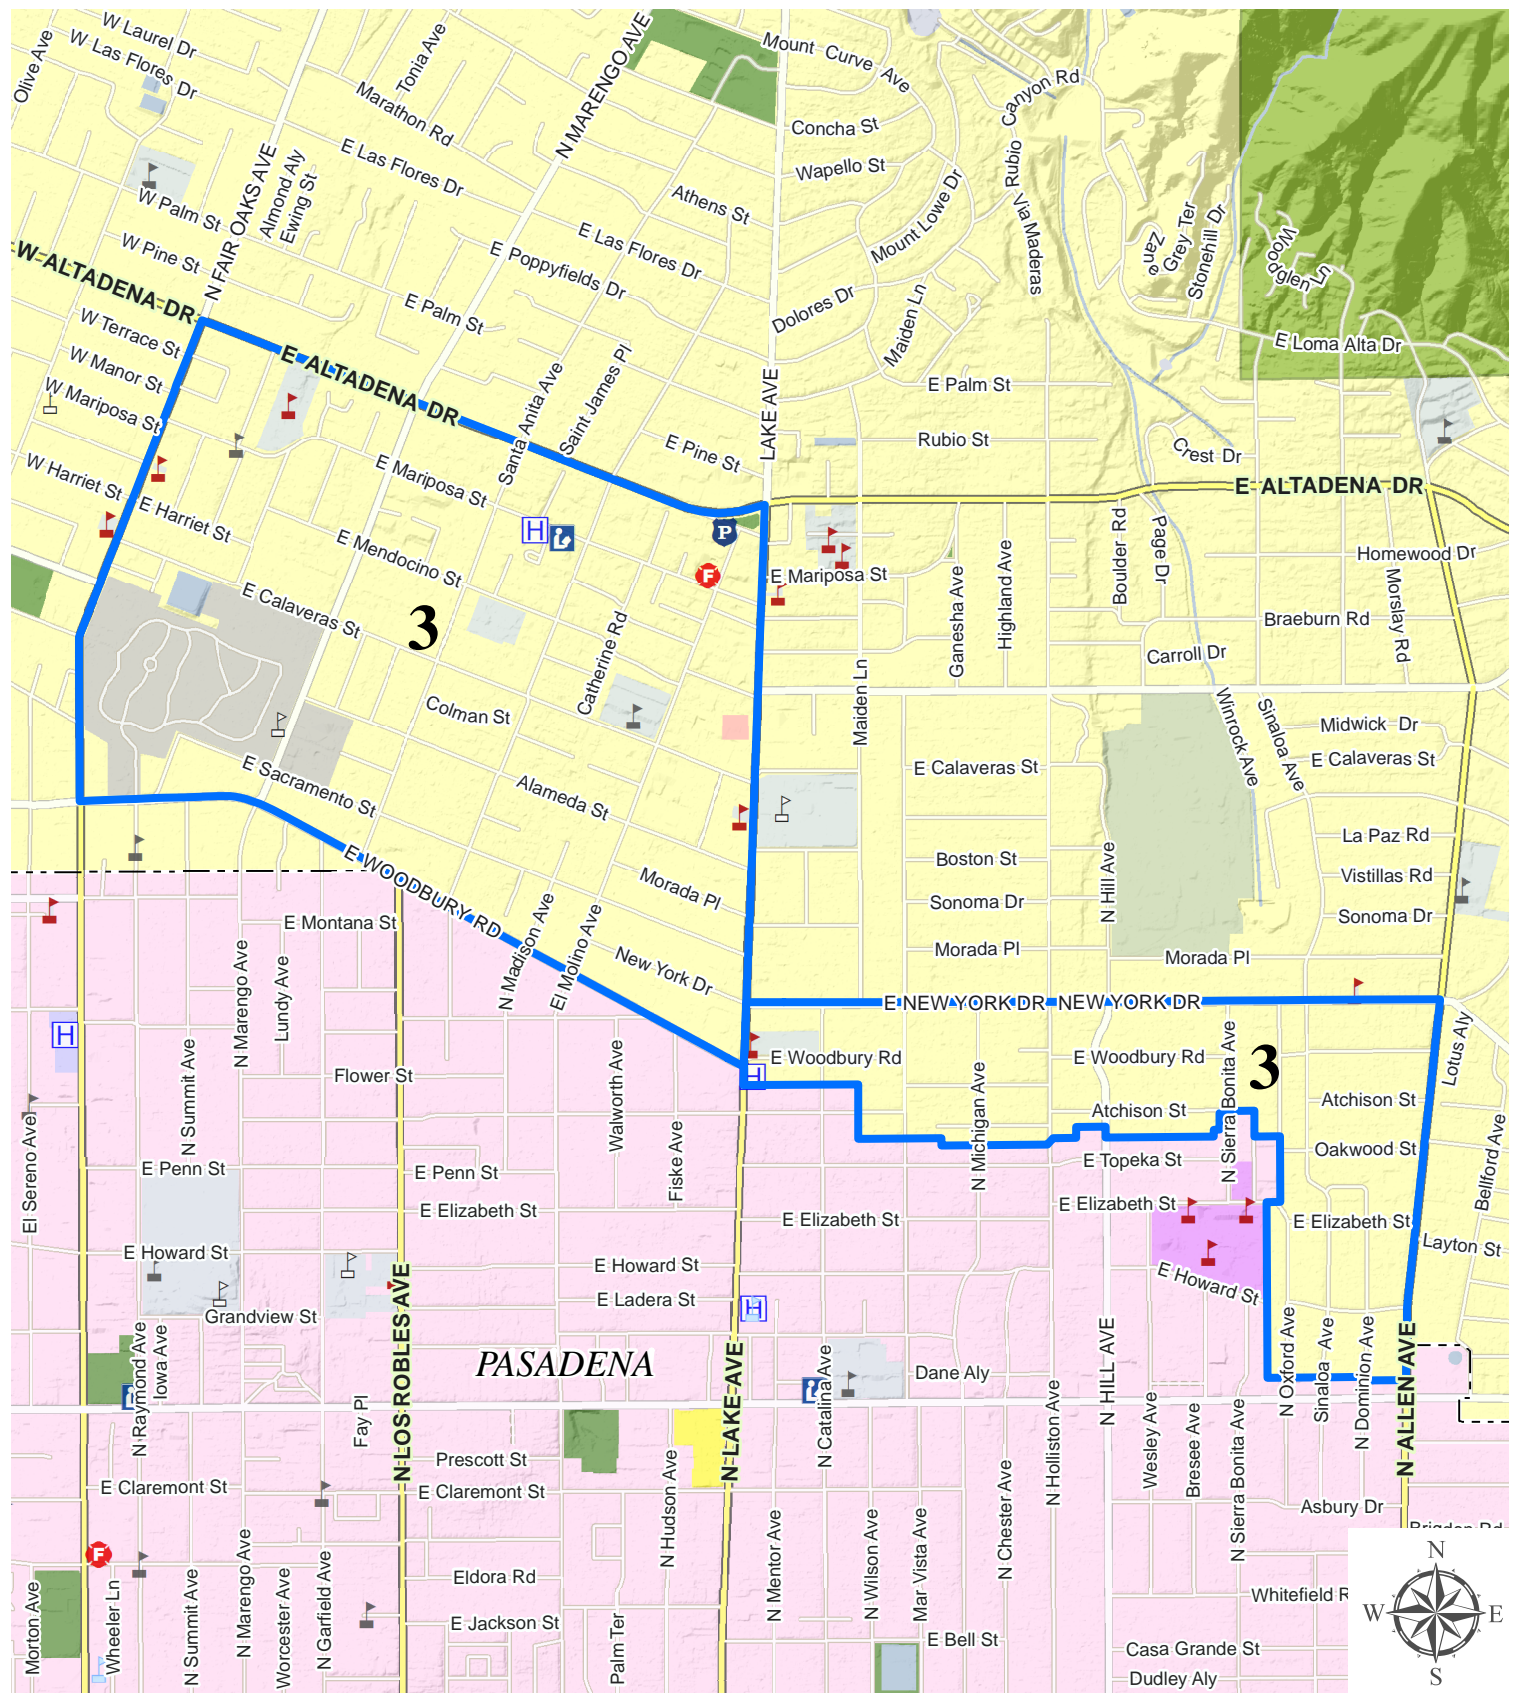

## Altadena Residential Franchise Trash Collection Schedule

Data contained in this map is produced in whole or part from the Los Angeles County Department of Public Works' digital database.

REGULAR AREA	PICK-UP
2	Tuesday

## Altadena Residential Franchise Trash Collection Schedule

Data contained in this map is produced in whole or part from the Los Angeles County Department of Public Works' digital database.

<b>REGULAR AREA PICK-UP</b>
3 Wednesday

## Altadena Residential Franchise Trash Collection Schedule

Data contained in this map is produced in whole or part from the Los Angeles County Department of Public Works' digital database.

REGULAR AREA	PICK-UP
4	Thursday

## Kinneloa Mesa Residential Franchise Trash Collection Schedule

REGULAR AREA PICK-UP
5 Friday

Data contained in this map is produced in whole or part from the Los Angeles County Department of Public Works' digital database.