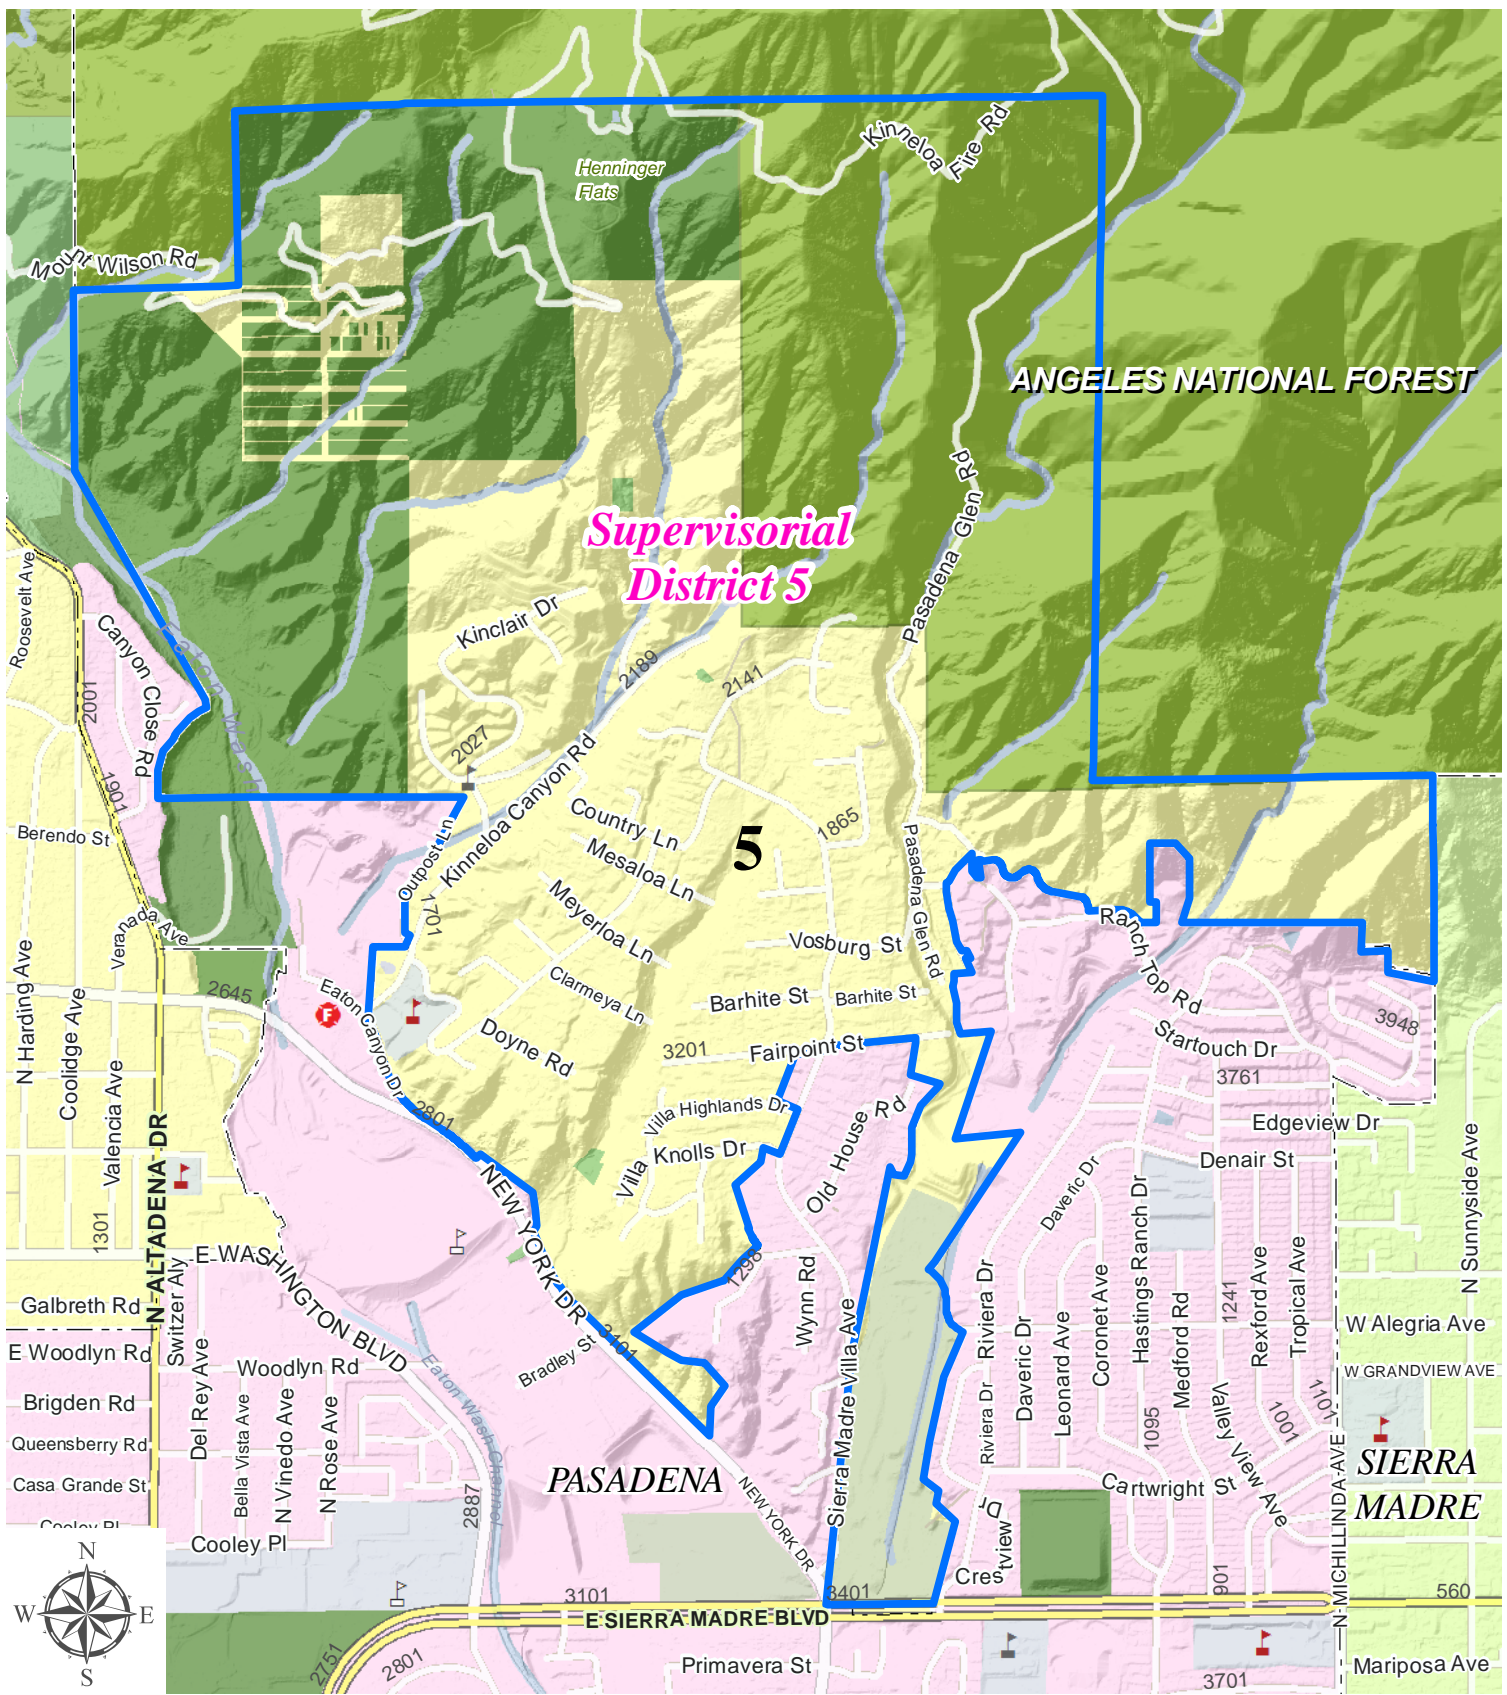

## Altadena Residential Franchise Trash Collection Schedule

Data contained in this map is produced in whole or part from the Los Angeles County Department of Public Works' digital database.

<b>REGULAR AREA PICK-UP</b>
3 Wednesday

## Altadena Residential Franchise Trash Collection Schedule

Data contained in this map is produced in whole or part from the Los Angeles County Department of Public Works' digital database.

REGULAR AREA	PICK-UP
4	Thursday

## Altadena Residential Franchise Trash Collection Schedule

Data contained in this map is produced in whole or part from the Los Angeles County Department of Public Works' digital database.

PASADENA

REGULAR AREA	PICK-UP
5	Friday

## Kinneloa Mesa Residential Franchise Trash Collection Schedule

REGULAR AREA PICK-UP
5 Friday

Data contained in this map is produced in whole or part from the Los Angeles County Department of Public Works' digital database.