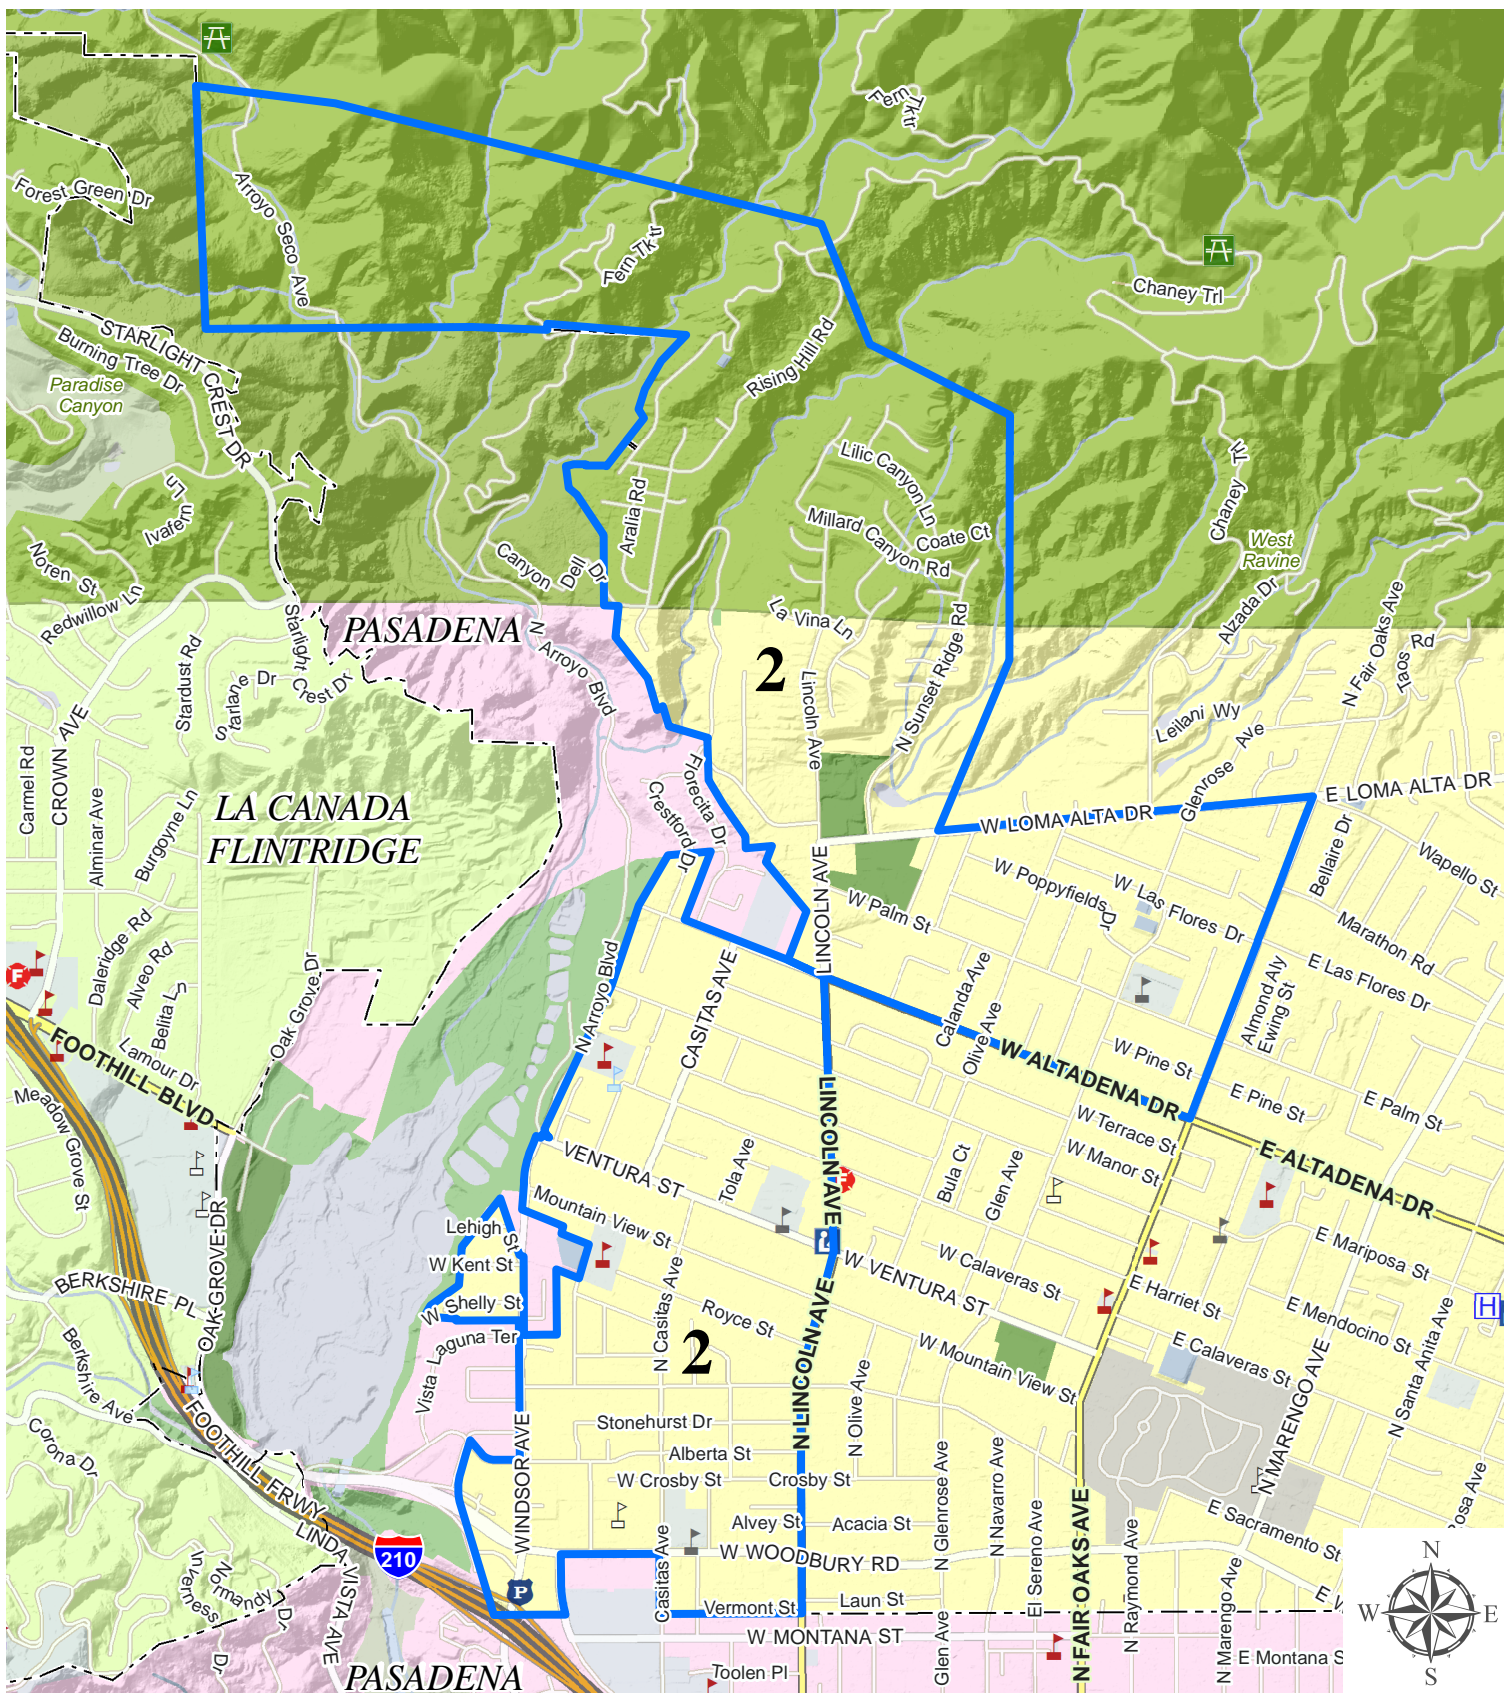

## Altadena Residential Franchise Trash Collection Schedule

Data contained in this map is produced in whole or part from the Los Angeles County Department of Public Works' digital database.

REGULAR AREA	PICK-UP
2	Tuesday

## Altadena Residential Franchise Trash Collection Schedule

Data contained in this map is produced in whole or part from the Los Angeles County Department of Public Works' digital database.

<b>REGULAR AREA PICK-UP</b>
3 Wednesday

## Altadena Residential Franchise Trash Collection Schedule

Data contained in this map is produced in whole or part from the Los Angeles County Department of Public Works' digital database.

REGULAR AREA	PICK-UP
4	Thursday

## Kinneloa Mesa Residential Franchise Trash Collection Schedule

REGULAR AREA PICK-UP
5 Friday

Data contained in this map is produced in whole or part from the Los Angeles County Department of Public Works' digital database.