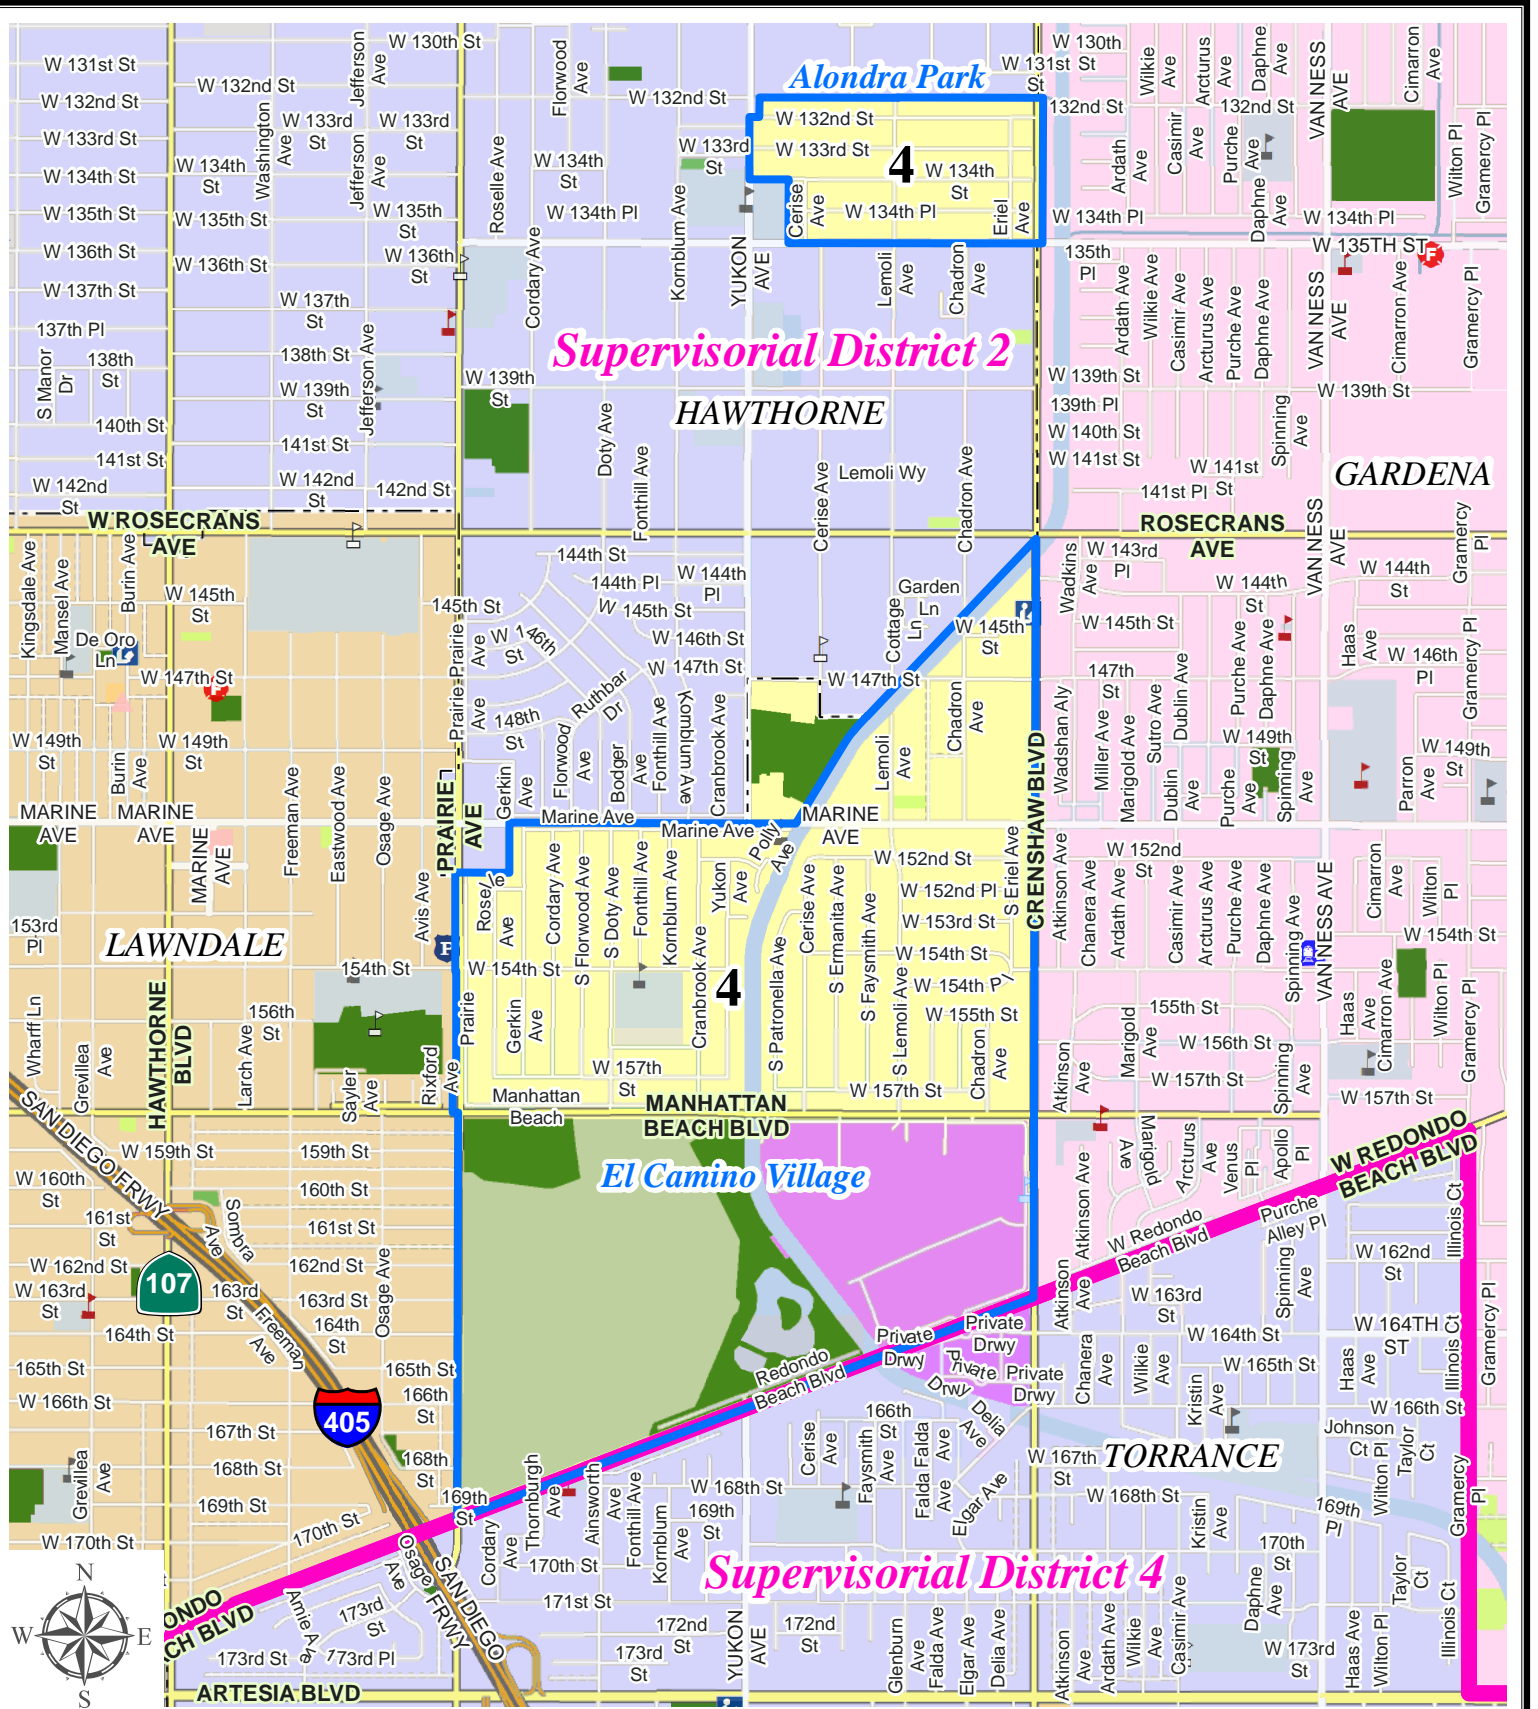

Supervisory District 4

Supervisory District 2

TRASH AREA COLLECTION	
1	Monday
2	Tuesday

Detail A
South Bay Residential Franchise
Trash Collection Schedule

TRASH AREA COLLECTION	
4	Thursday

Detail B
South Bay Residential Franchise
Trash Collection Schedule

TRASH AREA COLLECTION	
5	Friday

Detail C
South Bay Residential Franchise
Trash Collection Schedule

TRASH AREA COLLECTION	
5	Friday

Detail D
South Bay Residential Franchise
Trash Collection Schedule

TRASH AREA COLLECTION	
2	Tuesday
4	Thursday
5	Friday

Detail E
South Bay Residential Franchise
Trash Collection Schedule

Detail F
South Bay Residential Franchise
Trash Collection Schedule

TRASH AREA COLLECTION	
2	Tuesday