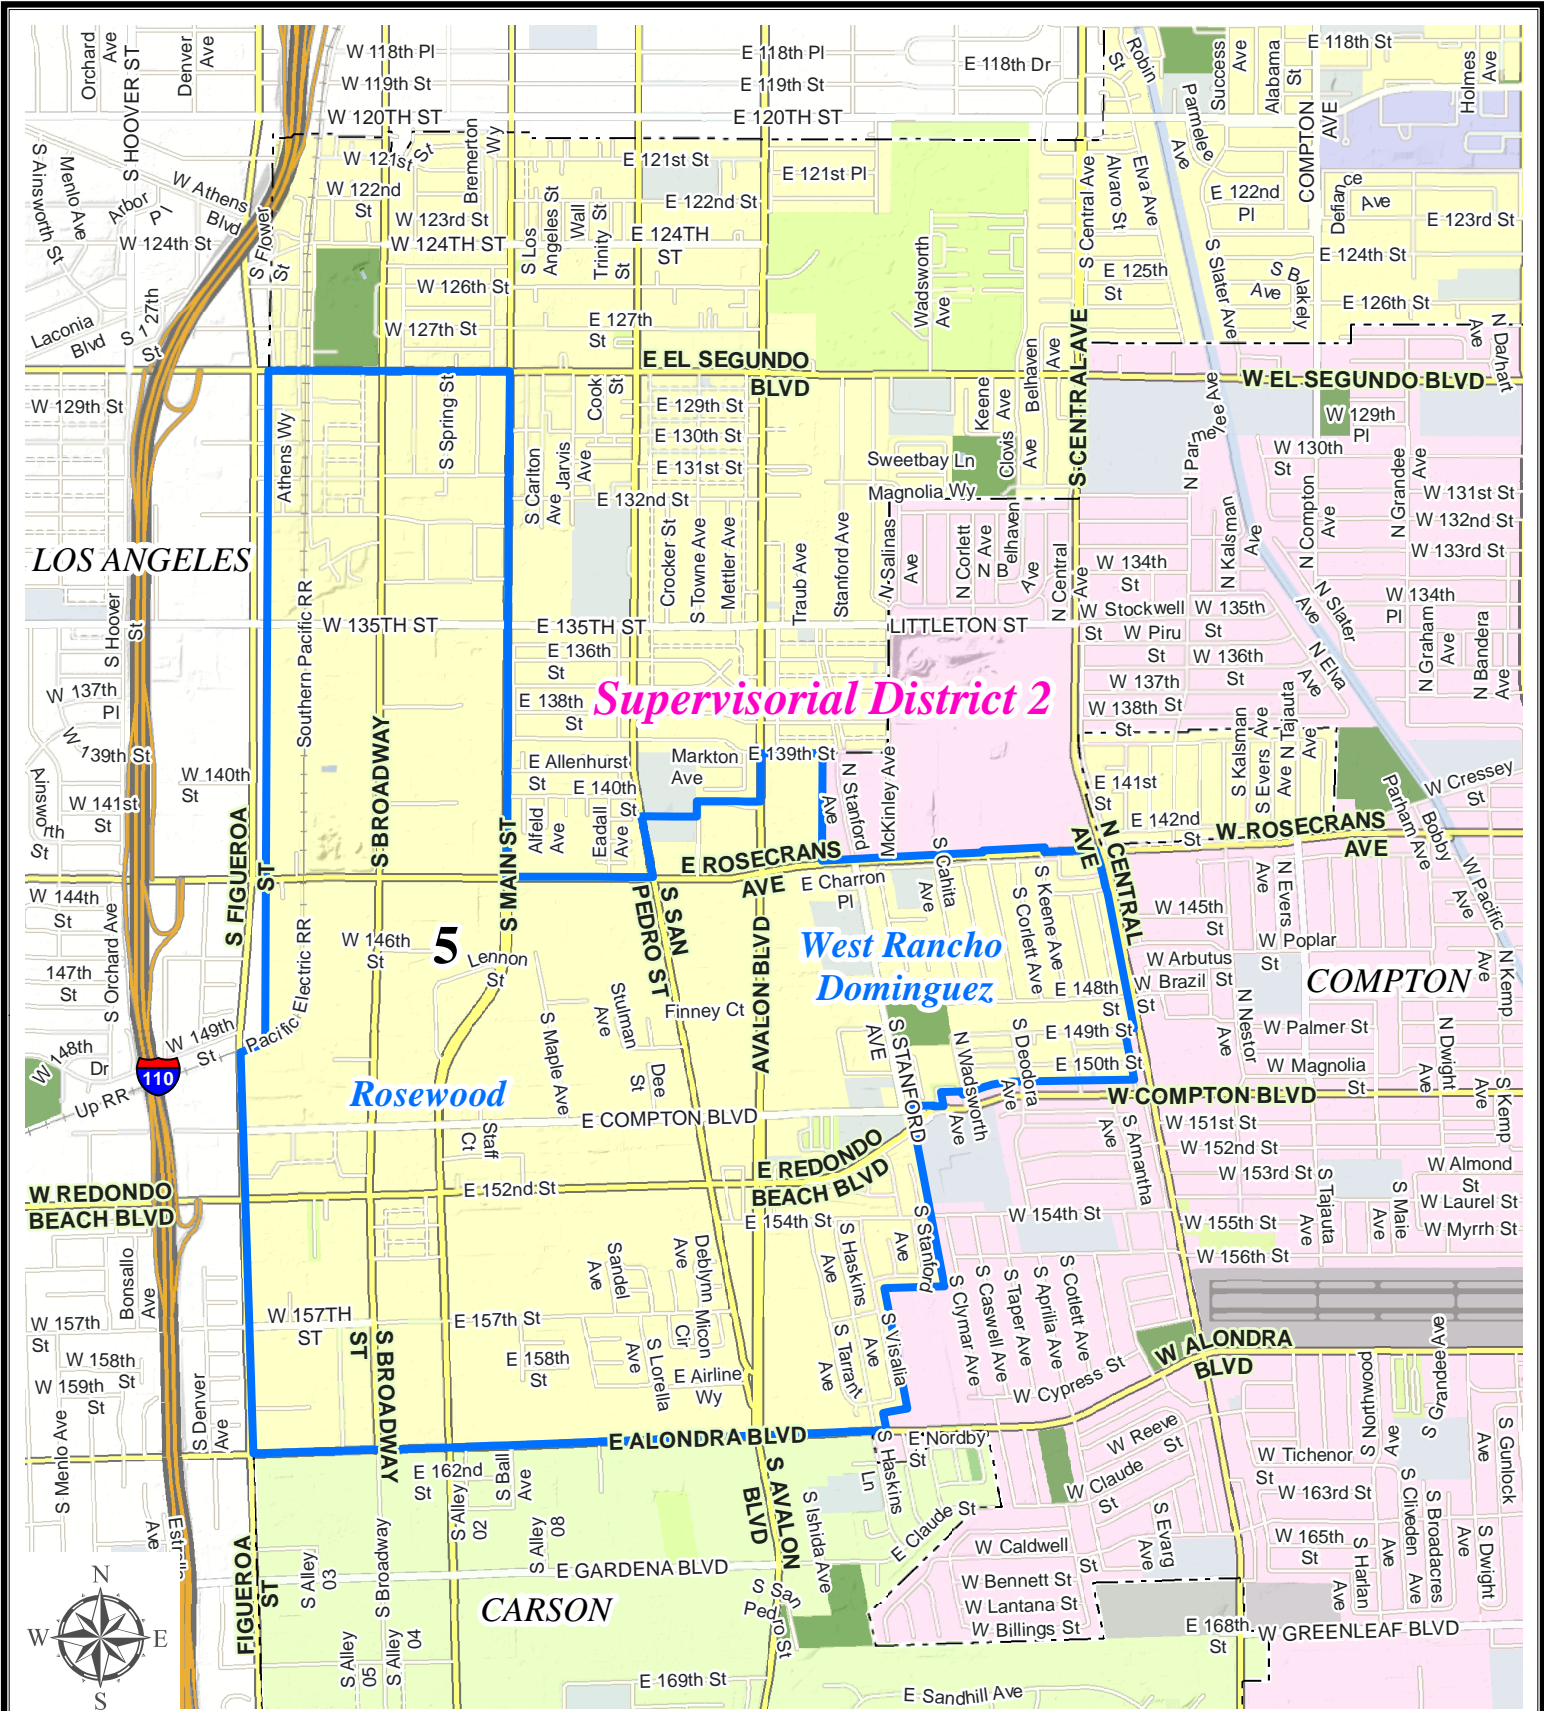

Supervisory District 4

Supervisory District 2

TRASH AREA COLLECTION	
1	Monday
2	Tuesday

Detail A
South Bay Residential Franchise
Trash Collection Schedule

TRASH AREA COLLECTION	
4	Thursday

Detail B
South Bay Residential Franchise
Trash Collection Schedule

TRASH AREA COLLECTION	
5	Friday

Detail C
South Bay Residential Franchise
Trash Collection Schedule

TRASH AREA COLLECTION	
5	Friday

Detail D
South Bay Residential Franchise
Trash Collection Schedule

TRASH AREA COLLECTION	
2	Tuesday
4	Thursday
5	Friday

Detail E
South Bay Residential Franchise
Trash Collection Schedule

Detail F
South Bay Residential Franchise
Trash Collection Schedule

TRASH AREA COLLECTION	
2	Tuesday