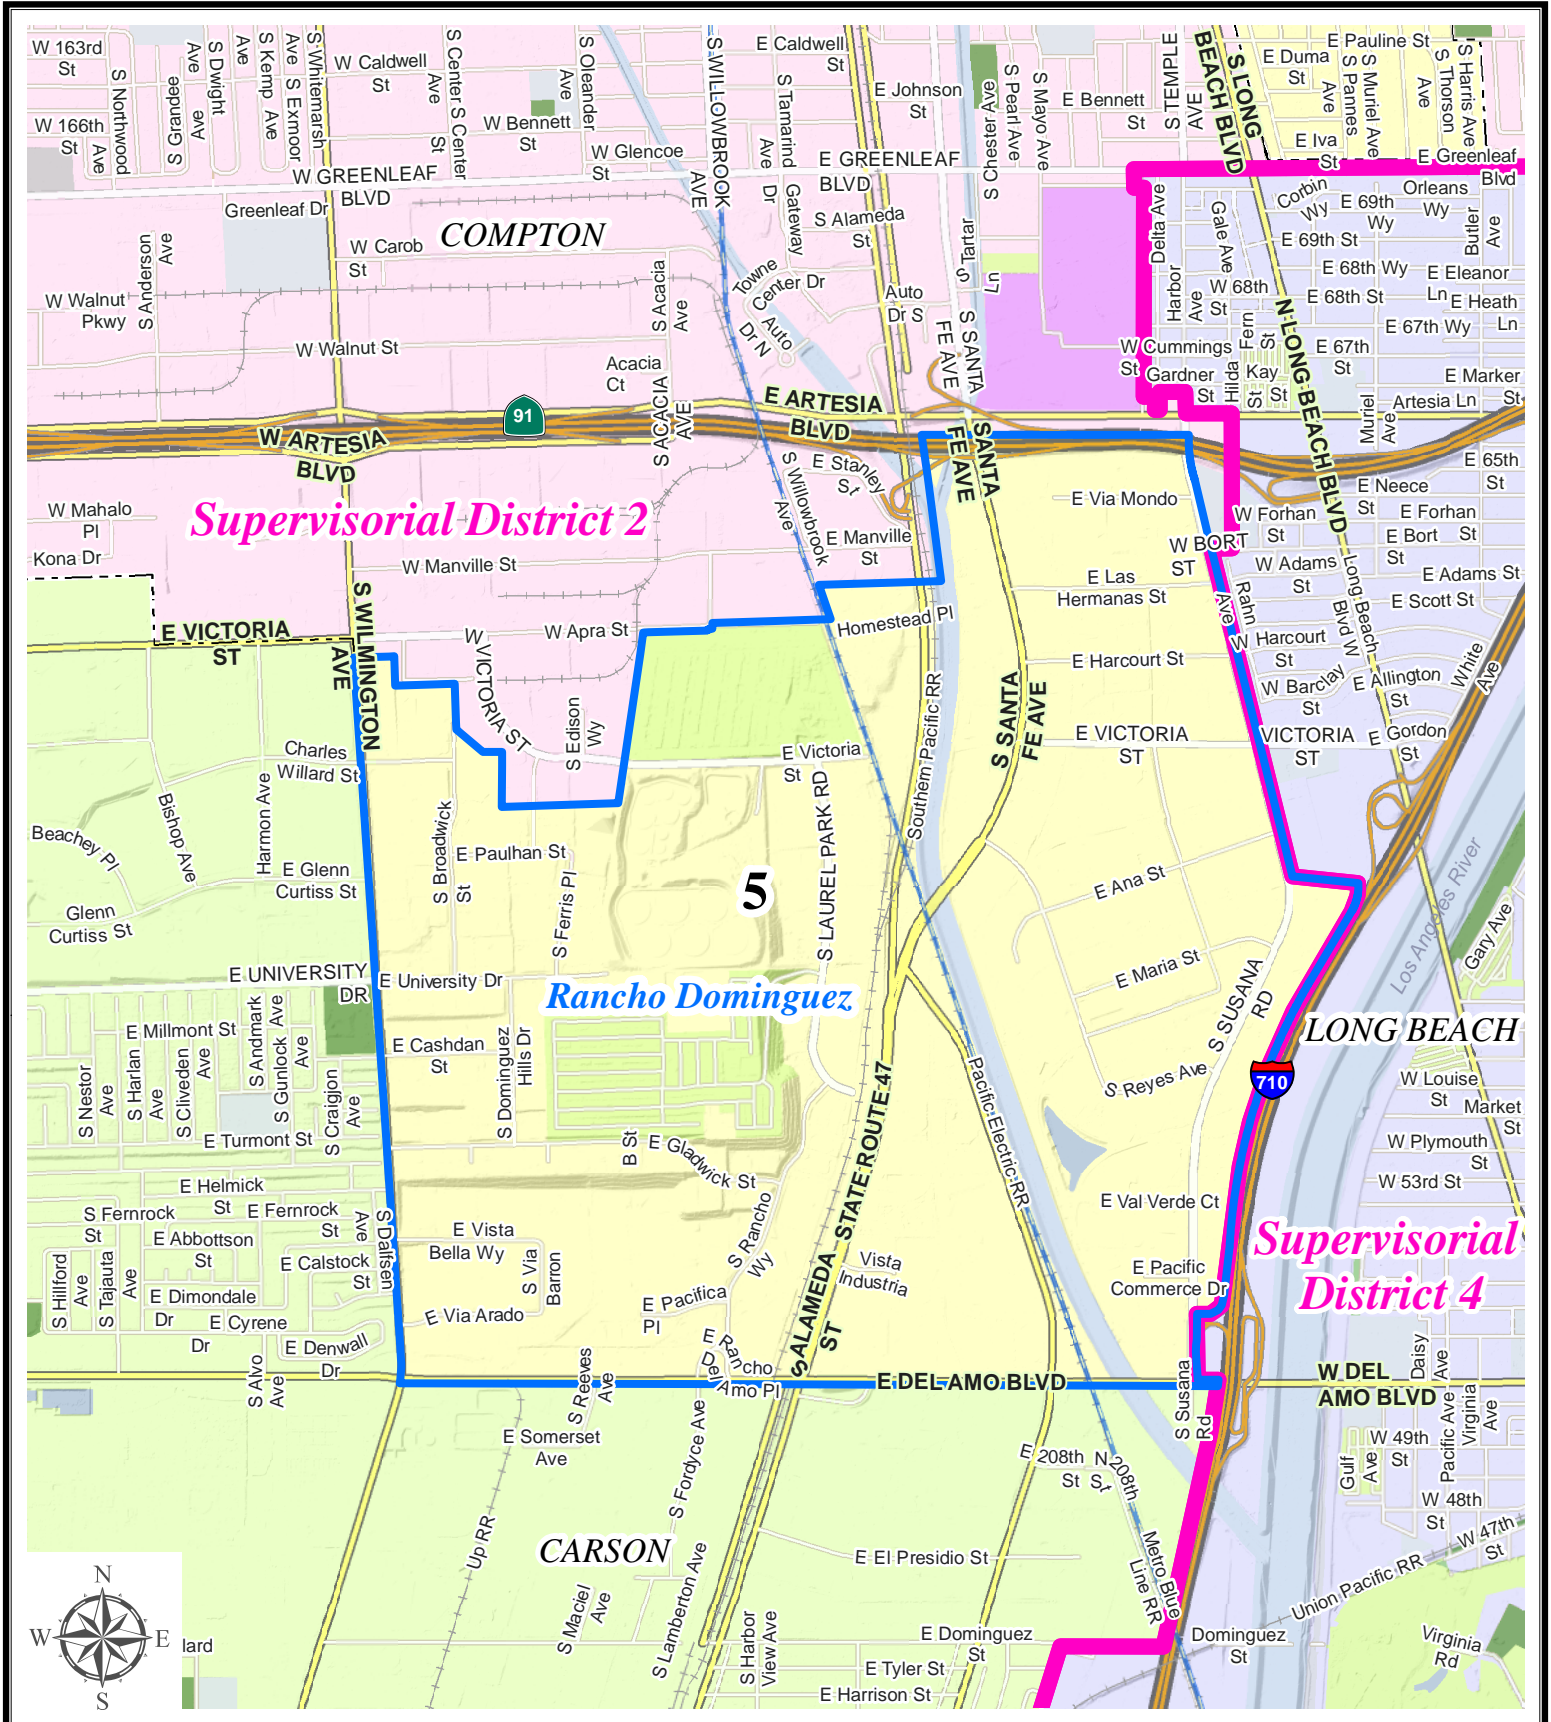

Supervisory District 4

Supervisory District 2

TRASH AREA COLLECTION	
1	Monday
2	Tuesday

Detail A
South Bay Residential Franchise
Trash Collection Schedule

TRASH AREA COLLECTION	
4	Thursday

Detail B
South Bay Residential Franchise
Trash Collection Schedule

TRASH AREA COLLECTION	
5	Friday

Detail C
South Bay Residential Franchise
Trash Collection Schedule

TRASH AREA COLLECTION	
5	Friday

Detail D
South Bay Residential Franchise
Trash Collection Schedule

TRASH AREA COLLECTION	
2	Tuesday
4	Thursday
5	Friday

Detail E
South Bay Residential Franchise
Trash Collection Schedule

Detail F
South Bay Residential Franchise
Trash Collection Schedule

TRASH AREA COLLECTION	
2	Tuesday