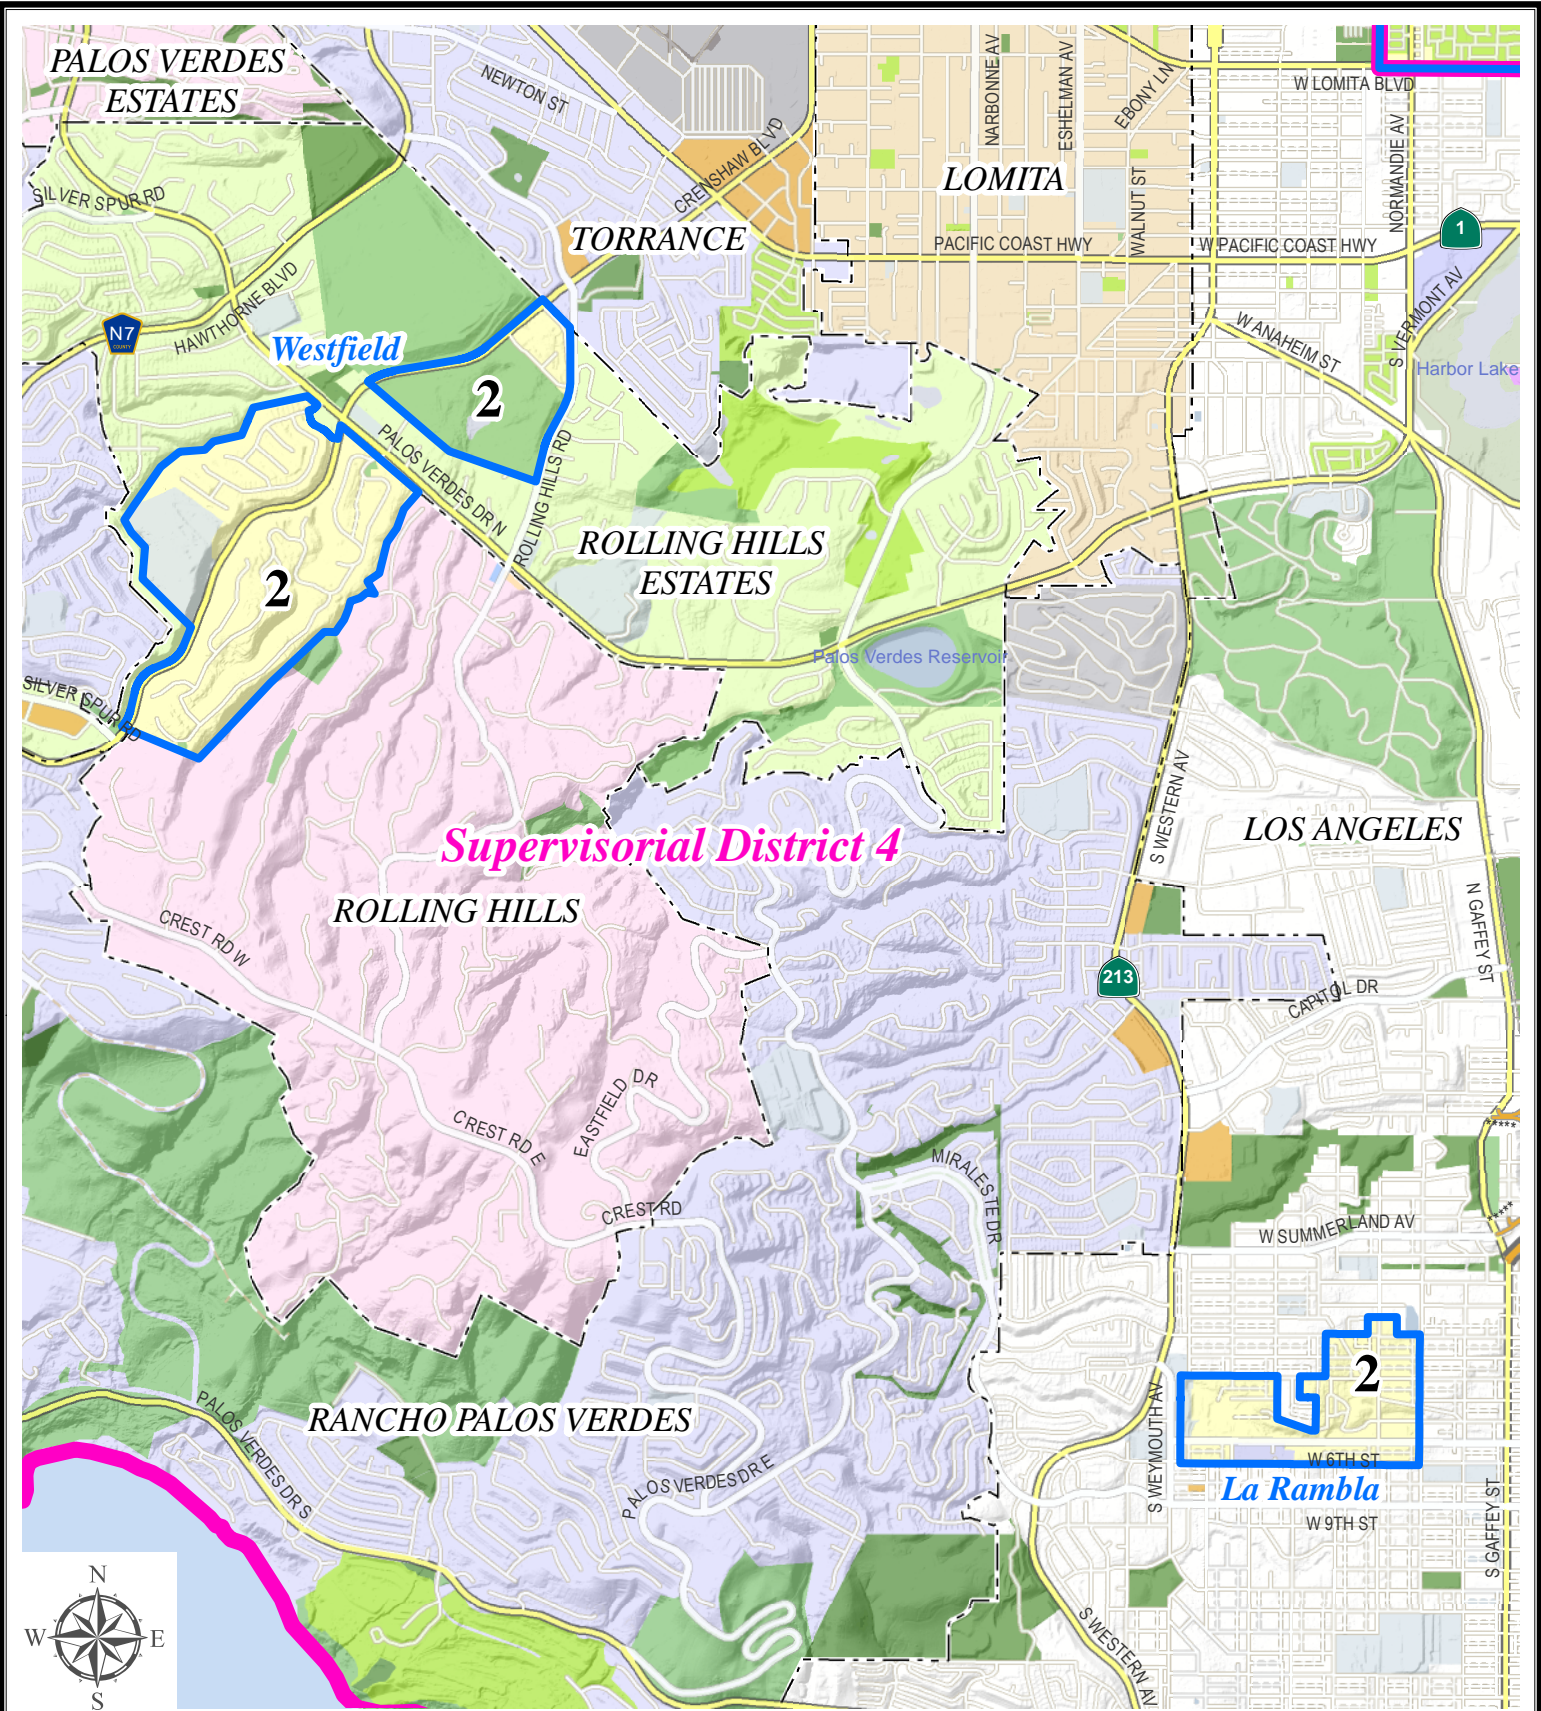

Supervisory District 4

Supervisory District 2

TRASH AREA COLLECTION	
1	Monday
2	Tuesday

Detail A
South Bay Residential Franchise
Trash Collection Schedule

TRASH AREA COLLECTION	
4	Thursday

Detail B
South Bay Residential Franchise
Trash Collection Schedule

TRASH AREA COLLECTION	
5	Friday

Detail C
South Bay Residential Franchise
Trash Collection Schedule

TRASH AREA COLLECTION	
5	Friday

Detail D
South Bay Residential Franchise
Trash Collection Schedule

TRASH AREA COLLECTION	
2	Tuesday
4	Thursday
5	Friday

Detail E
South Bay Residential Franchise
Trash Collection Schedule

Detail F
South Bay Residential Franchise
Trash Collection Schedule

TRASH AREA COLLECTION	
2	Tuesday