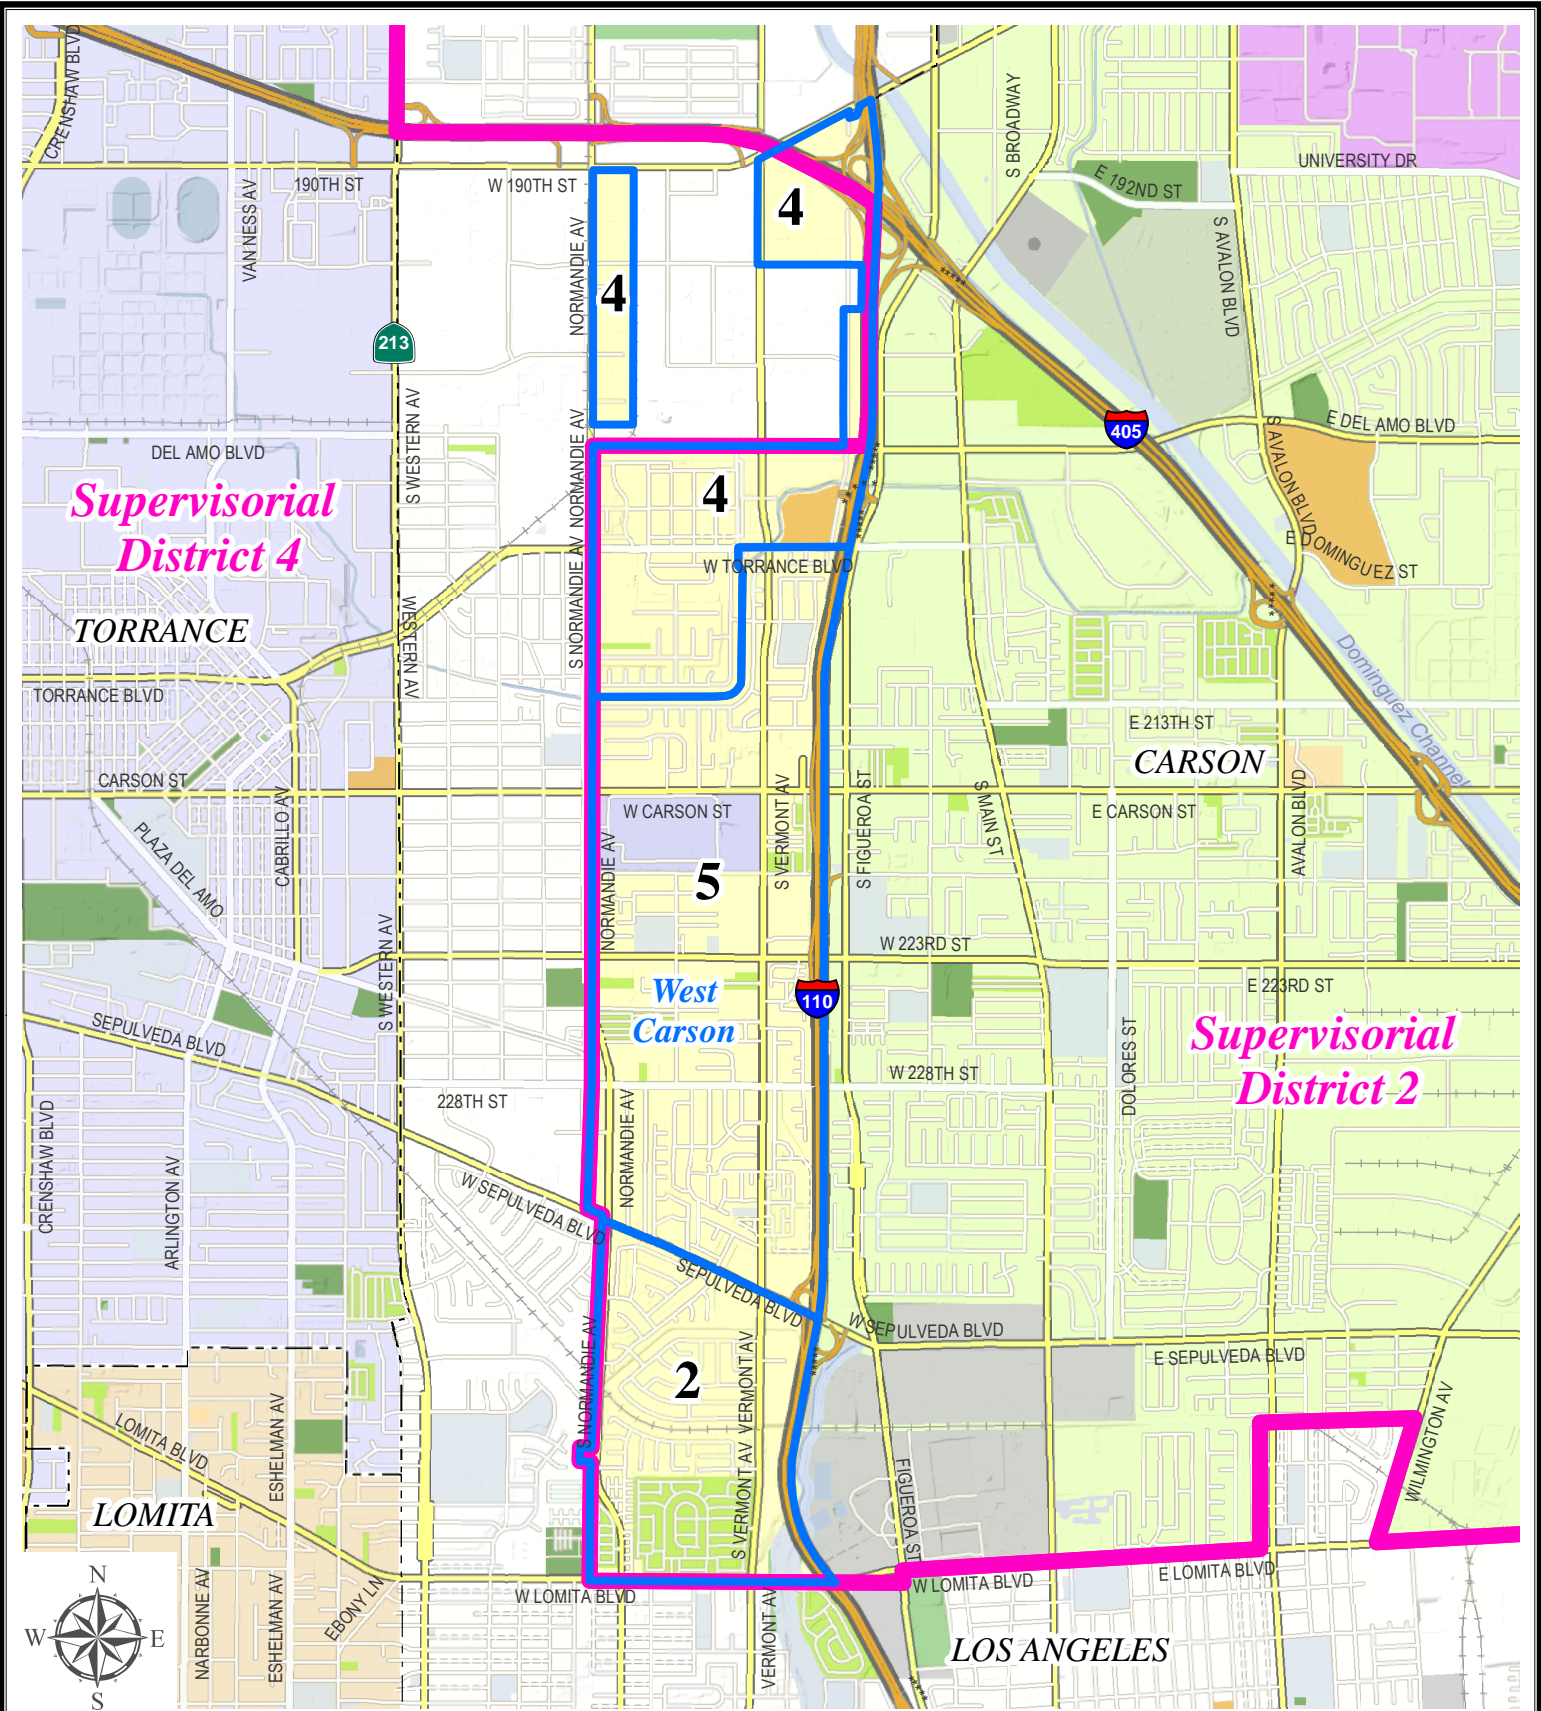

Supervisory District 4

Supervisory District 2

TRASH AREA COLLECTION	
1	Monday
2	Tuesday

Detail A
South Bay Residential Franchise
Trash Collection Schedule

TRASH AREA COLLECTION	
4	Thursday

Detail B
South Bay Residential Franchise
Trash Collection Schedule

TRASH AREA COLLECTION	
5	Friday

Detail C
South Bay Residential Franchise
Trash Collection Schedule

TRASH AREA COLLECTION	
5	Friday

Detail D
South Bay Residential Franchise
Trash Collection Schedule

TRASH AREA COLLECTION	
2	Tuesday
4	Thursday
5	Friday

Detail E
South Bay Residential Franchise
Trash Collection Schedule

Detail F
South Bay Residential Franchise
Trash Collection Schedule

TRASH AREA COLLECTION	
2	Tuesday