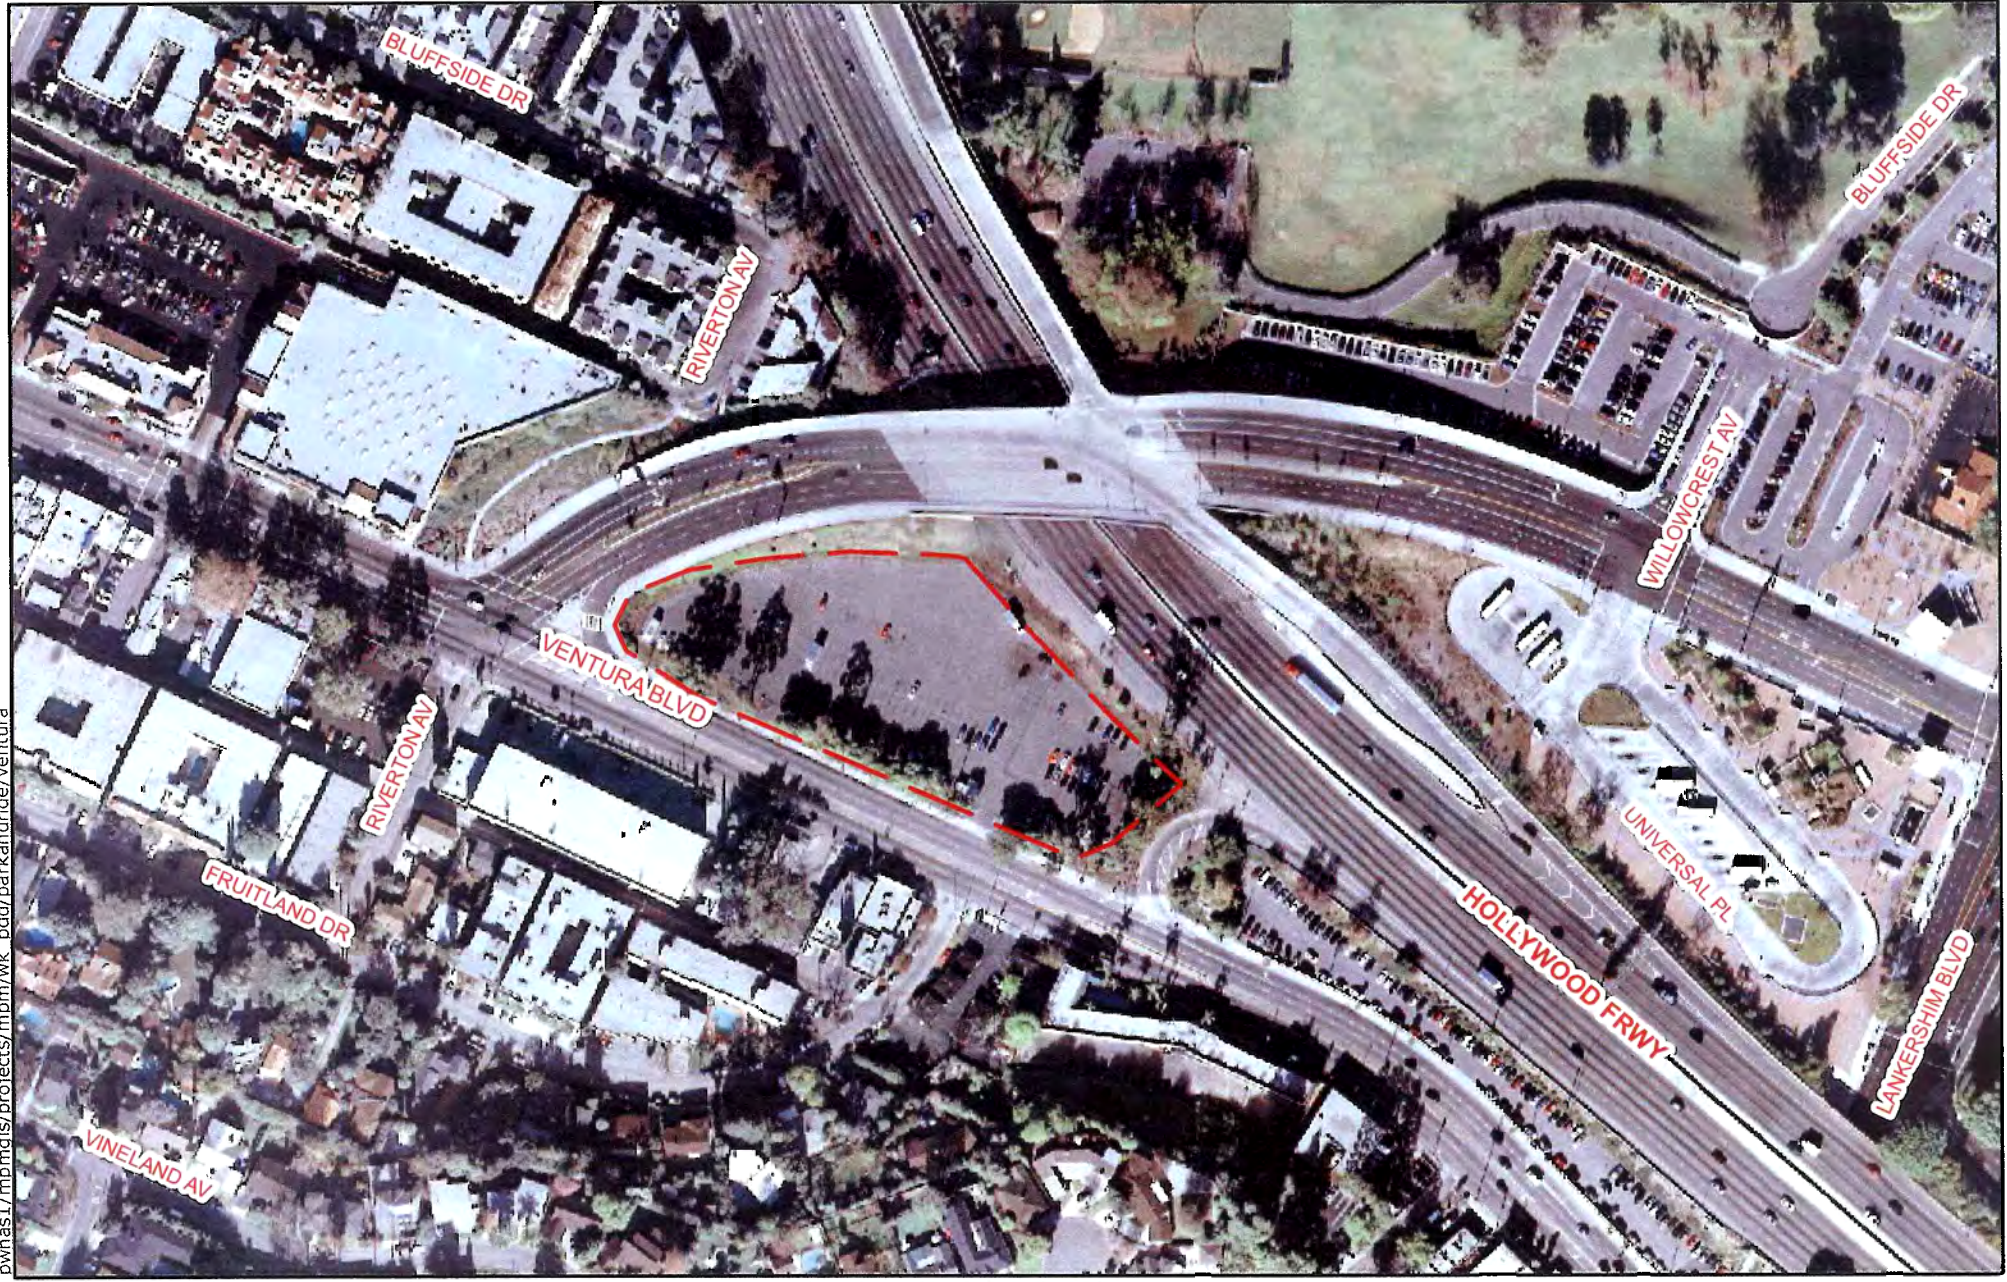

VENTURA BLVD/STUDIO CITY PARK AND RIDE LOT TG PG 563-A6

Data contained in this map is produced in whole or part from the Thomas Bros. Maps® digital database. This map is copyrighted, and reproduced with permission granted by Thomas Bros. Maps®. All rights reserved.

VENTURA BLVD/STUDIO CITY PARK AND RIDE LOT TG PG 563-A6

Data contained in this map is produced in whole or part from the Thomas Bros. Maps ©. This map is copyrighted, and reproduced with permission granted, by Thomas Bros. Maps ©. All rights reserved.