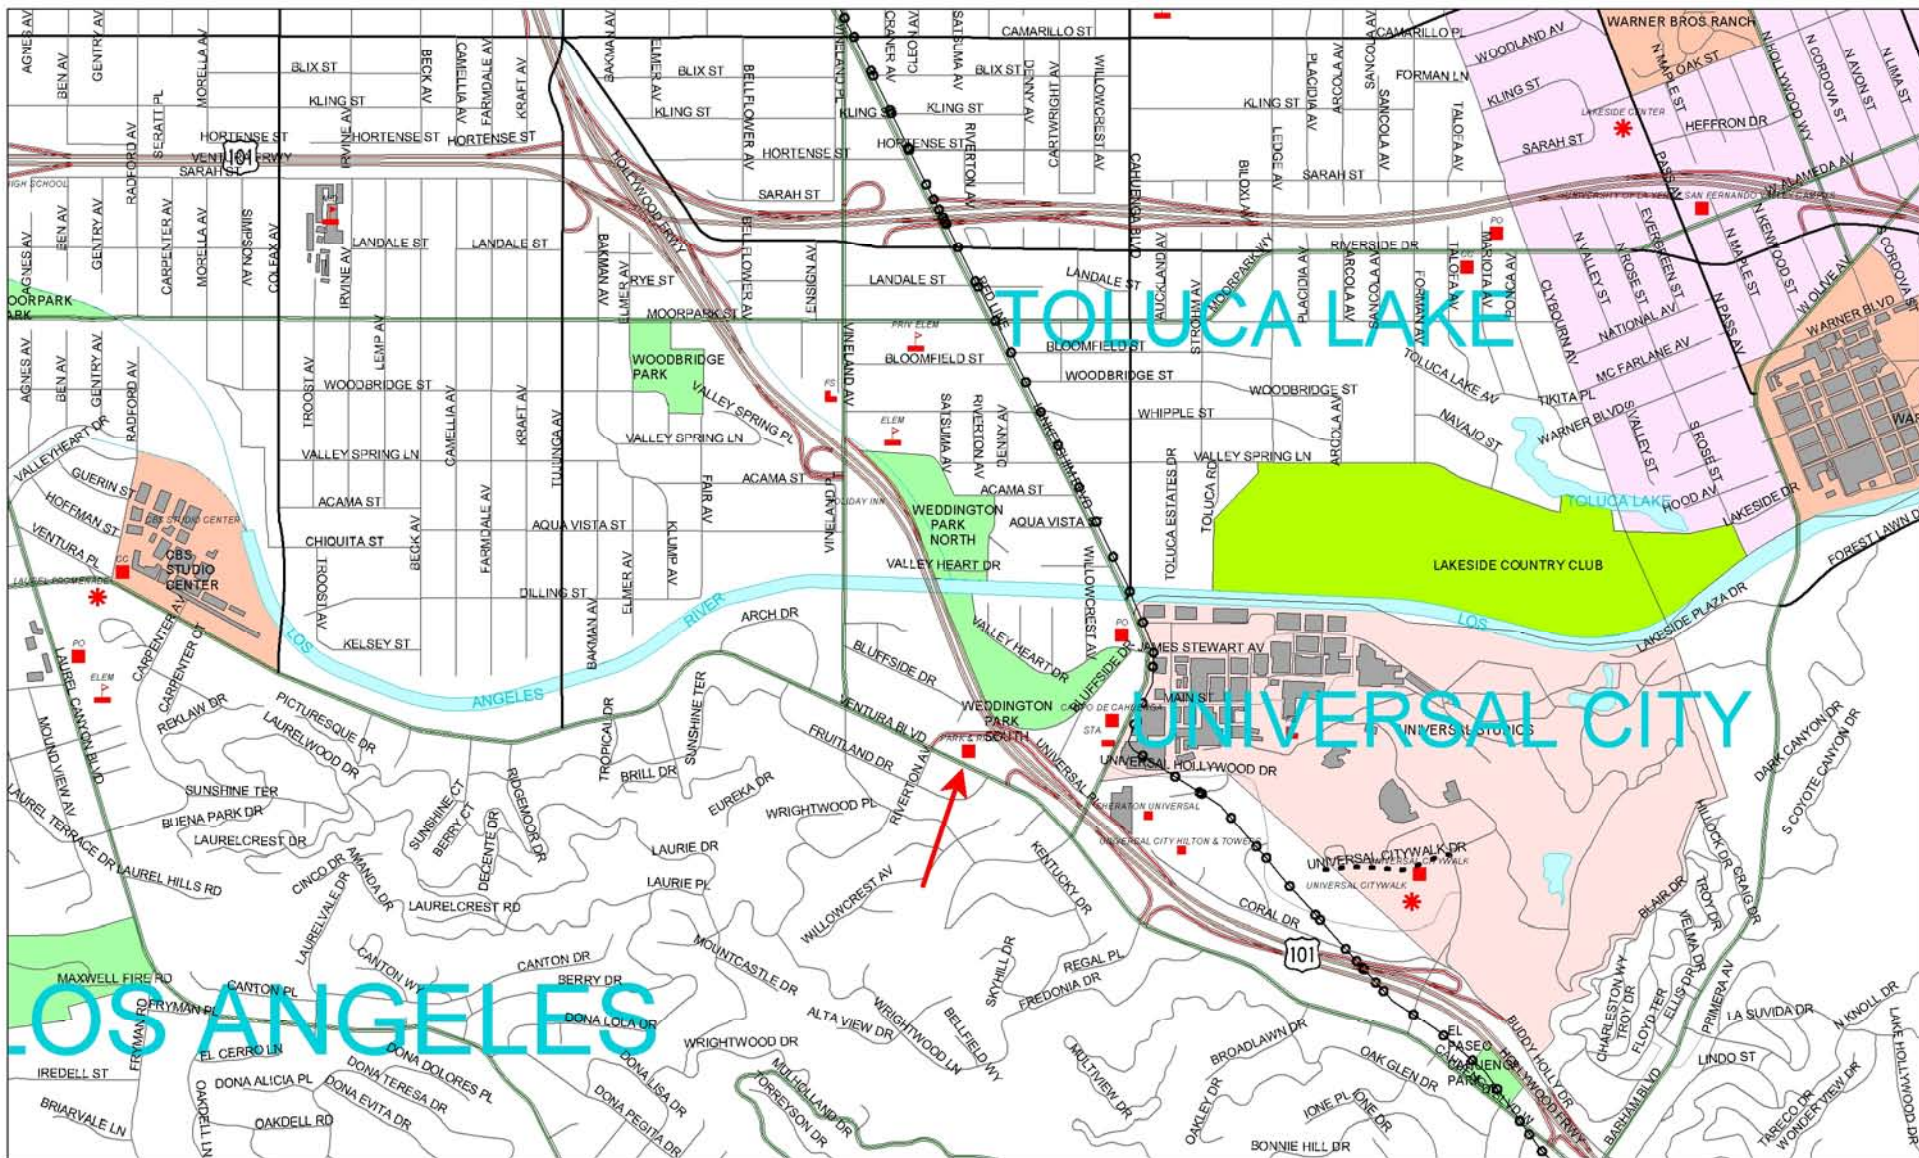

VENTURA BLVD/STUDIO CITY PARK AND RIDE LOT TG PG 563-A6

Data contained in this map is produced in whole or part from the Thomas Bros. Maps® digital database. This map is copyrighted, and reproduced with permission granted by Thomas Bros. Maps®. All rights reserved.

VENTURA BLVD/STUDIO CITY PARK AND RIDE LOT TG PG 563-A6

Data contained in this map is produced in whole or part from the Thomas Bros. Maps ©. This map is copyrighted, and reproduced with permission granted, by Thomas Bros. Maps ©. All rights reserved.